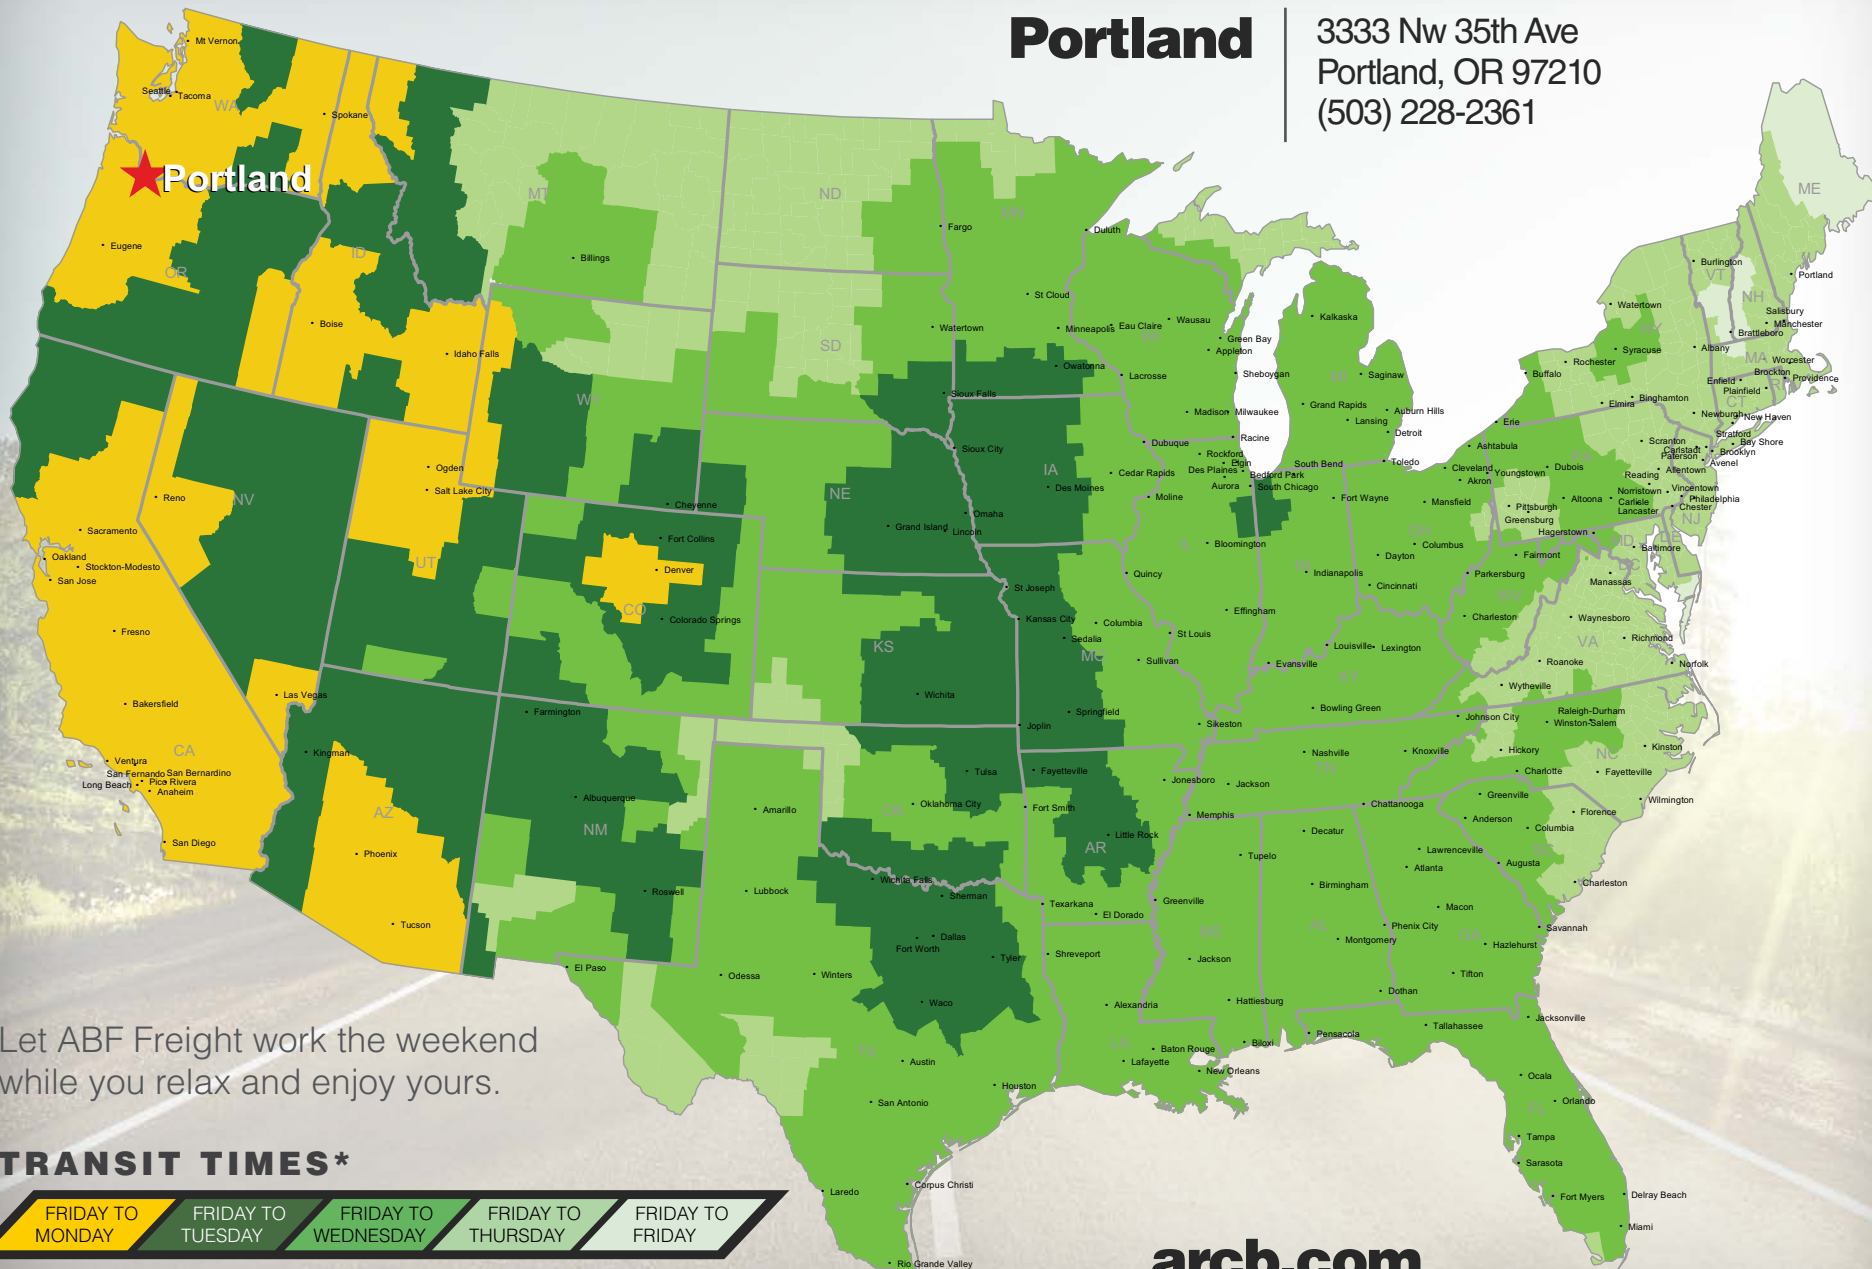

### Portland

3333 Nw 35th Ave  
Portland, OR 97210  
(503) 228-2361

Let ABF Freight work the weekend while you relax and enjoy yours.

#### TRANSIT TIMES\*

\*Map graphically represents outbound transit times to service centers and is for illustrative purposes only. For a specific transit request, visit [arcb.com](http://arcb.com) or contact your account manager.