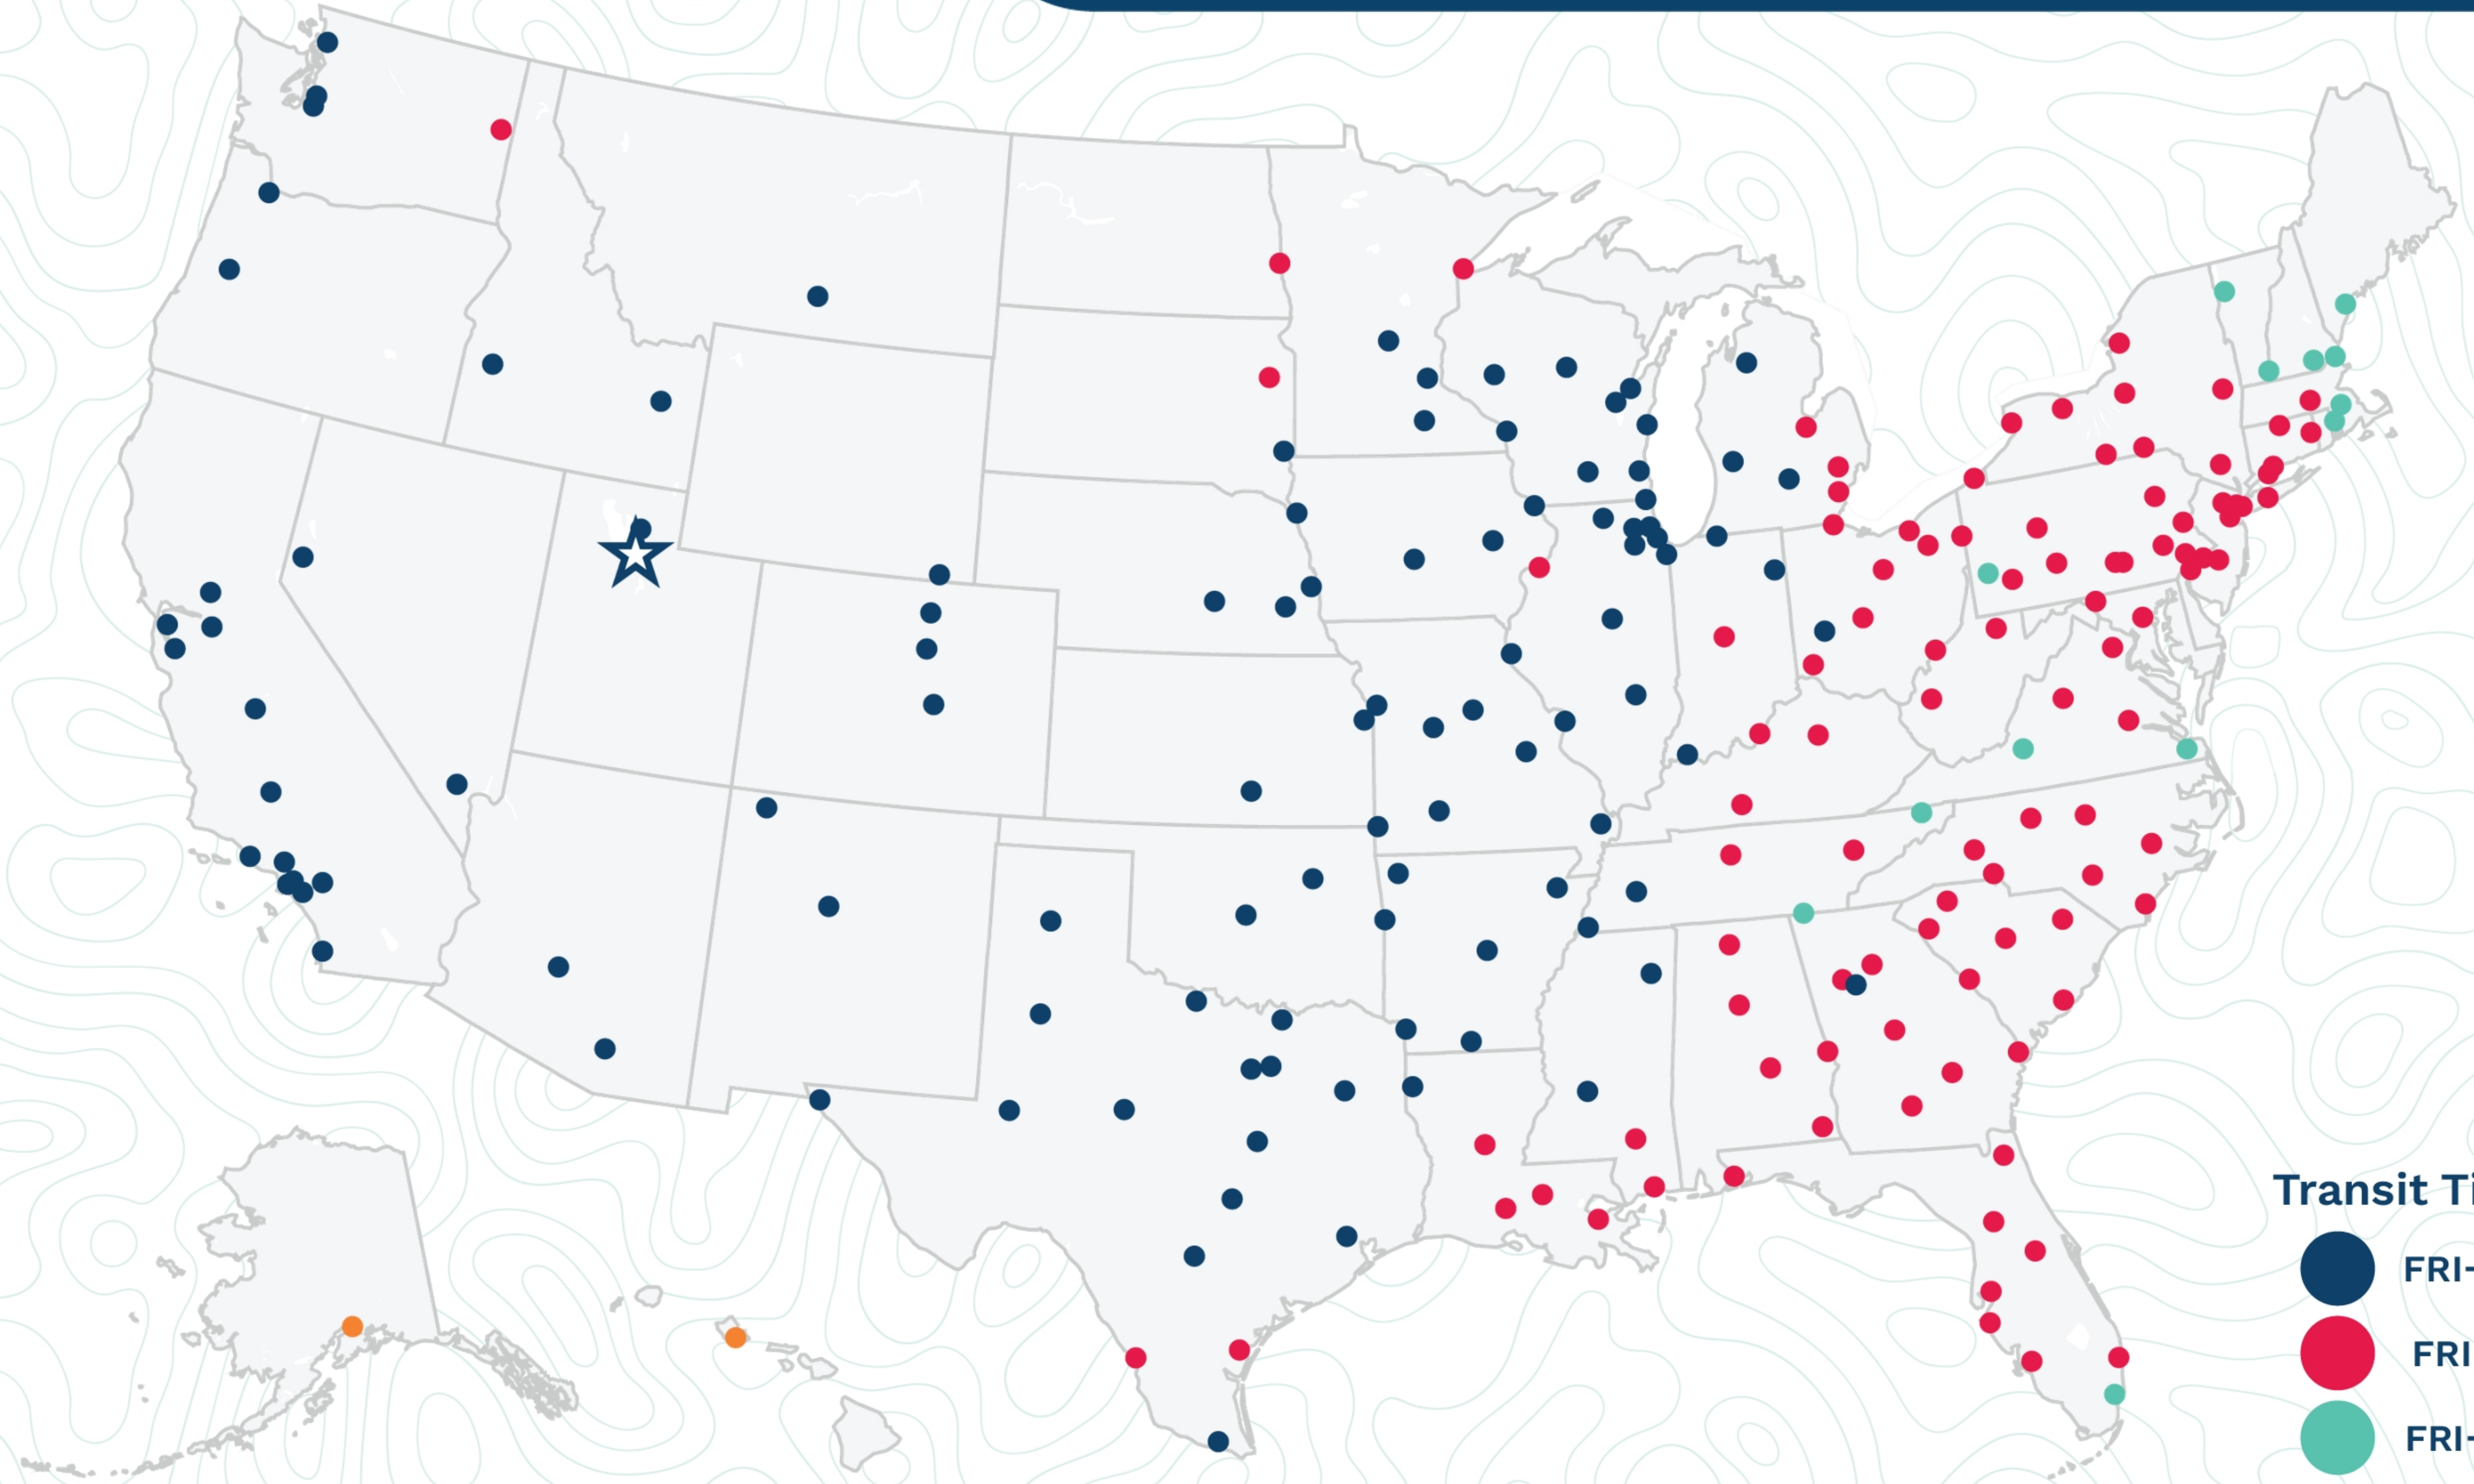

Salt Lake City

6070 W 150 S
Salt Lake City, UT 84104
(801) 355-2030

Transit Times*

- FRI-MON
- FRI-TUE
- FRI-WED
- FRI-THU
- FRI-FRI
- 1 WEEK +

*Map graphically represents outbound transit times to service centers and is for illustrative purposes only.