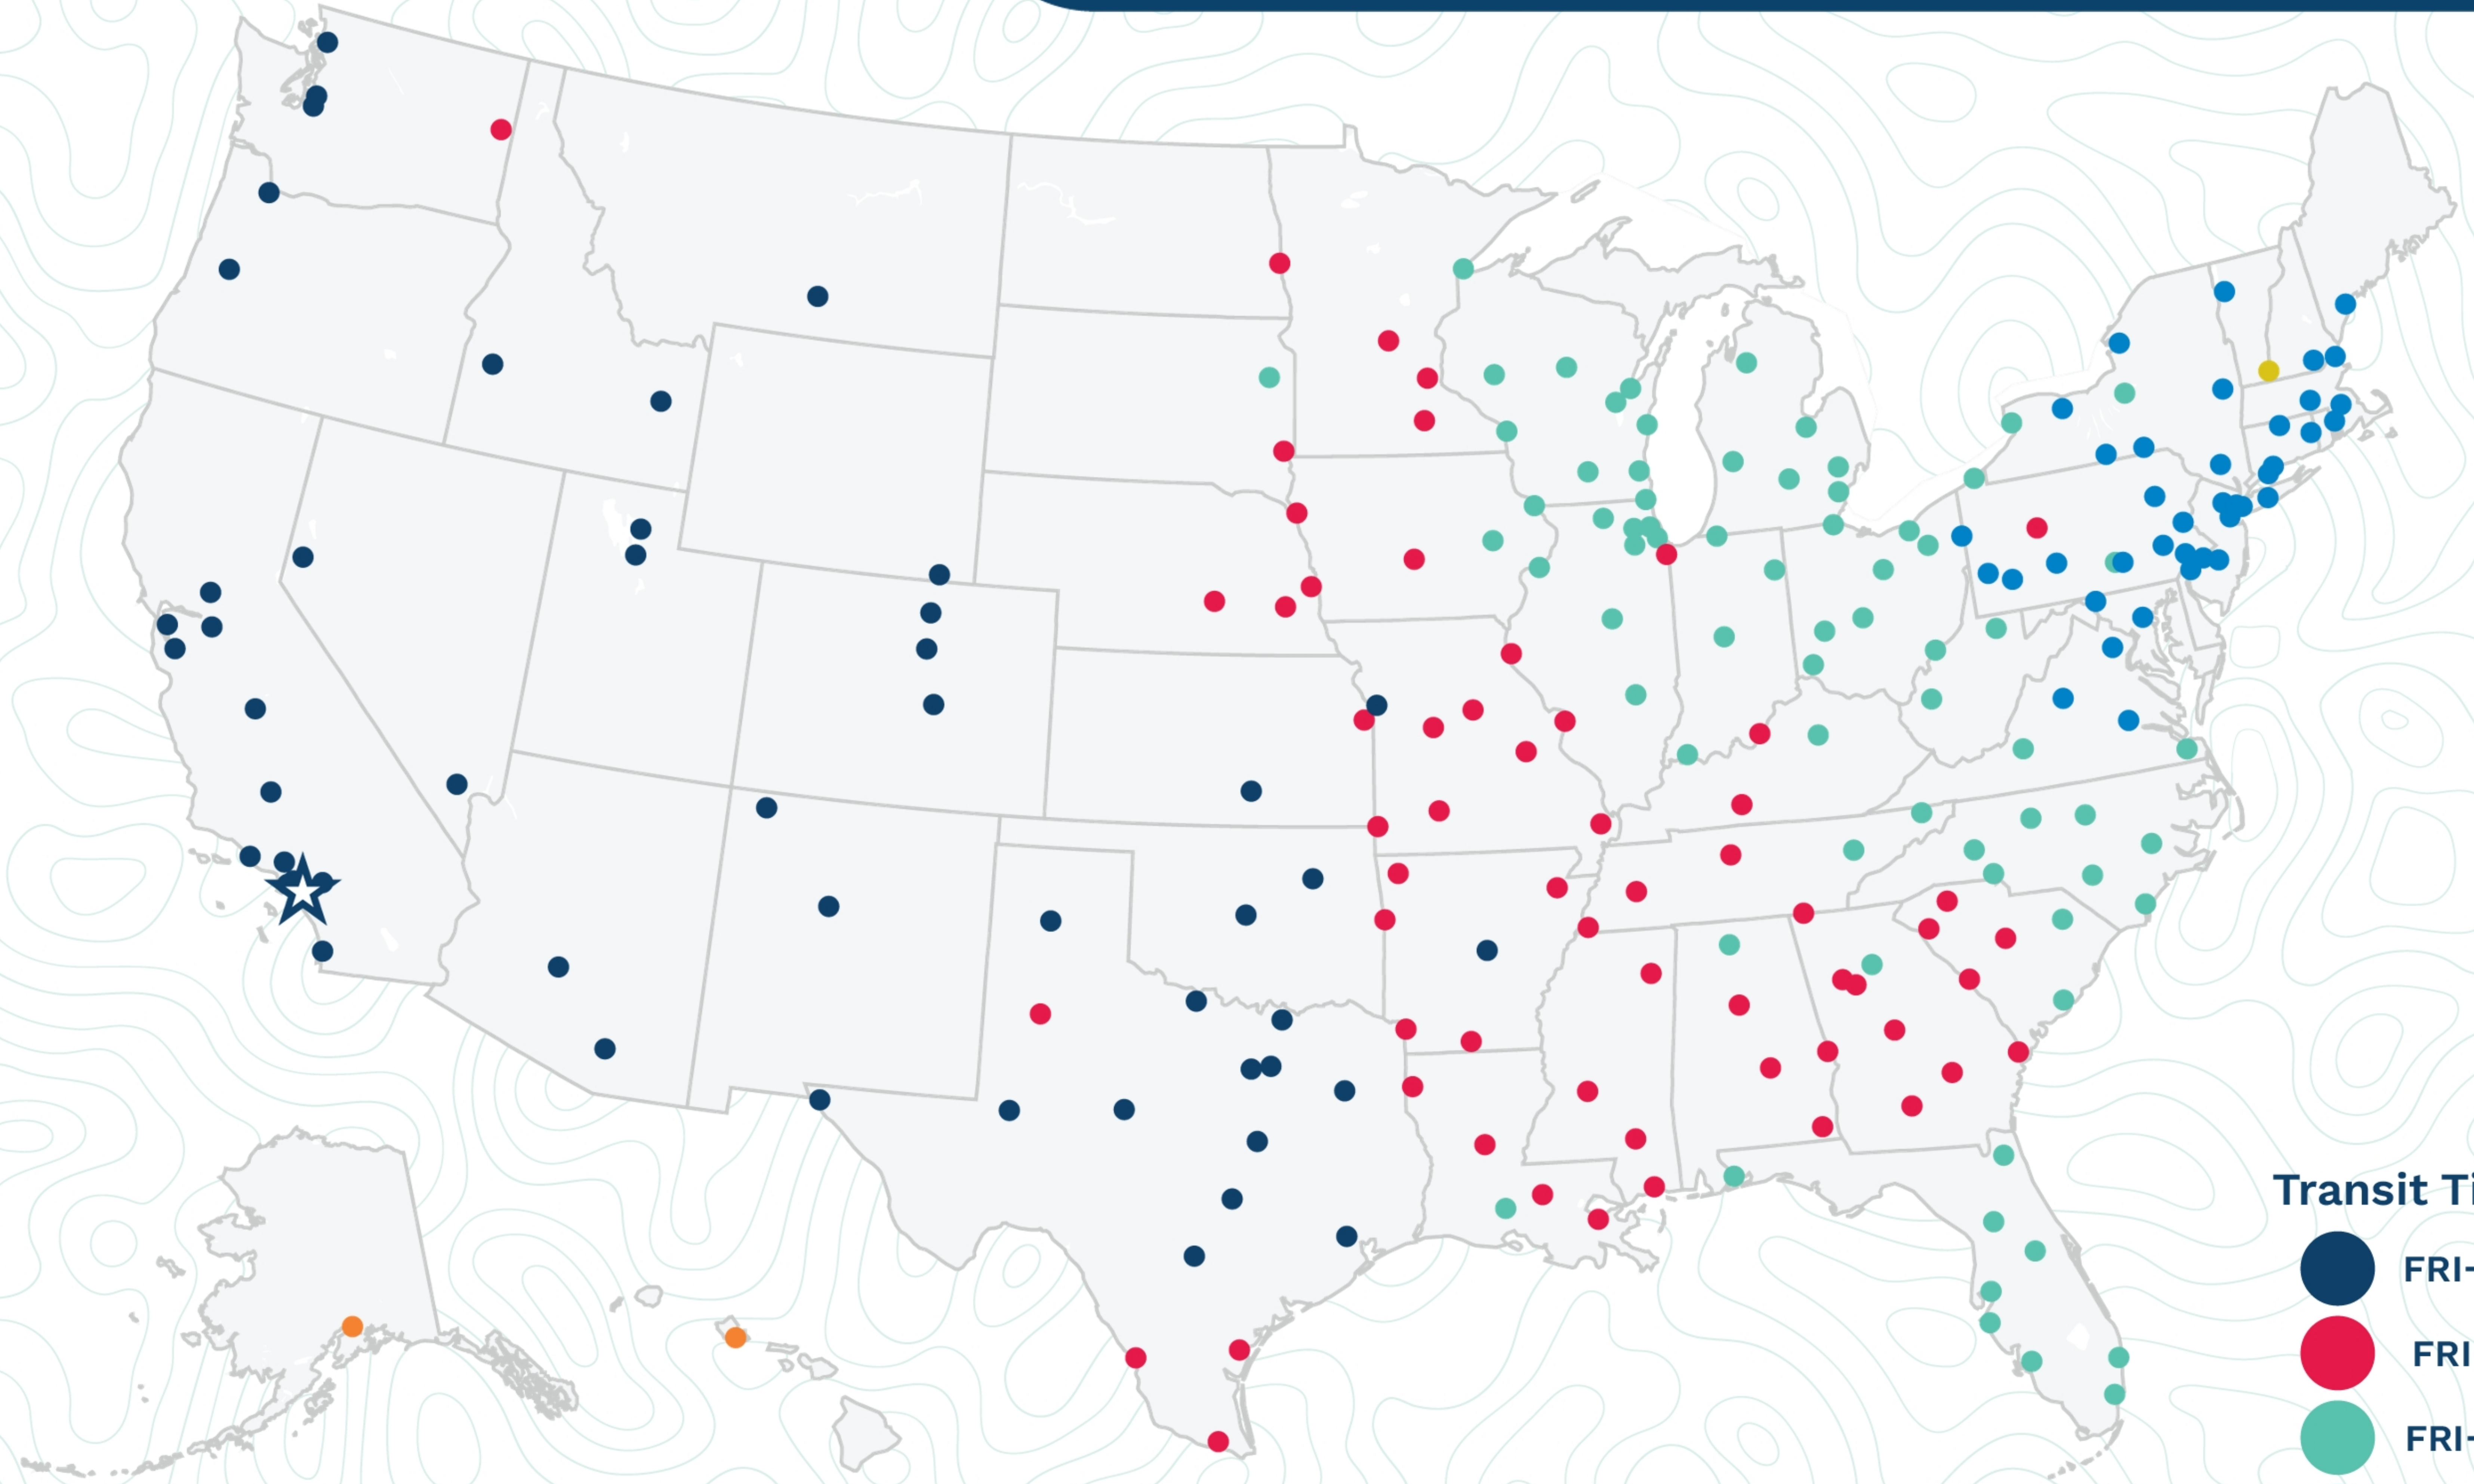

Anaheim

1601 North Batavia
Orange, CA 92867
(714) 974-2485

Transit Times*

- FRI-MON
- FRI-TUE
- FRI-WED
- FRI-THU
- FRI-FRI
- 1 WEEK +

*Map graphically represents outbound transit times to service centers and is for illustrative purposes only.