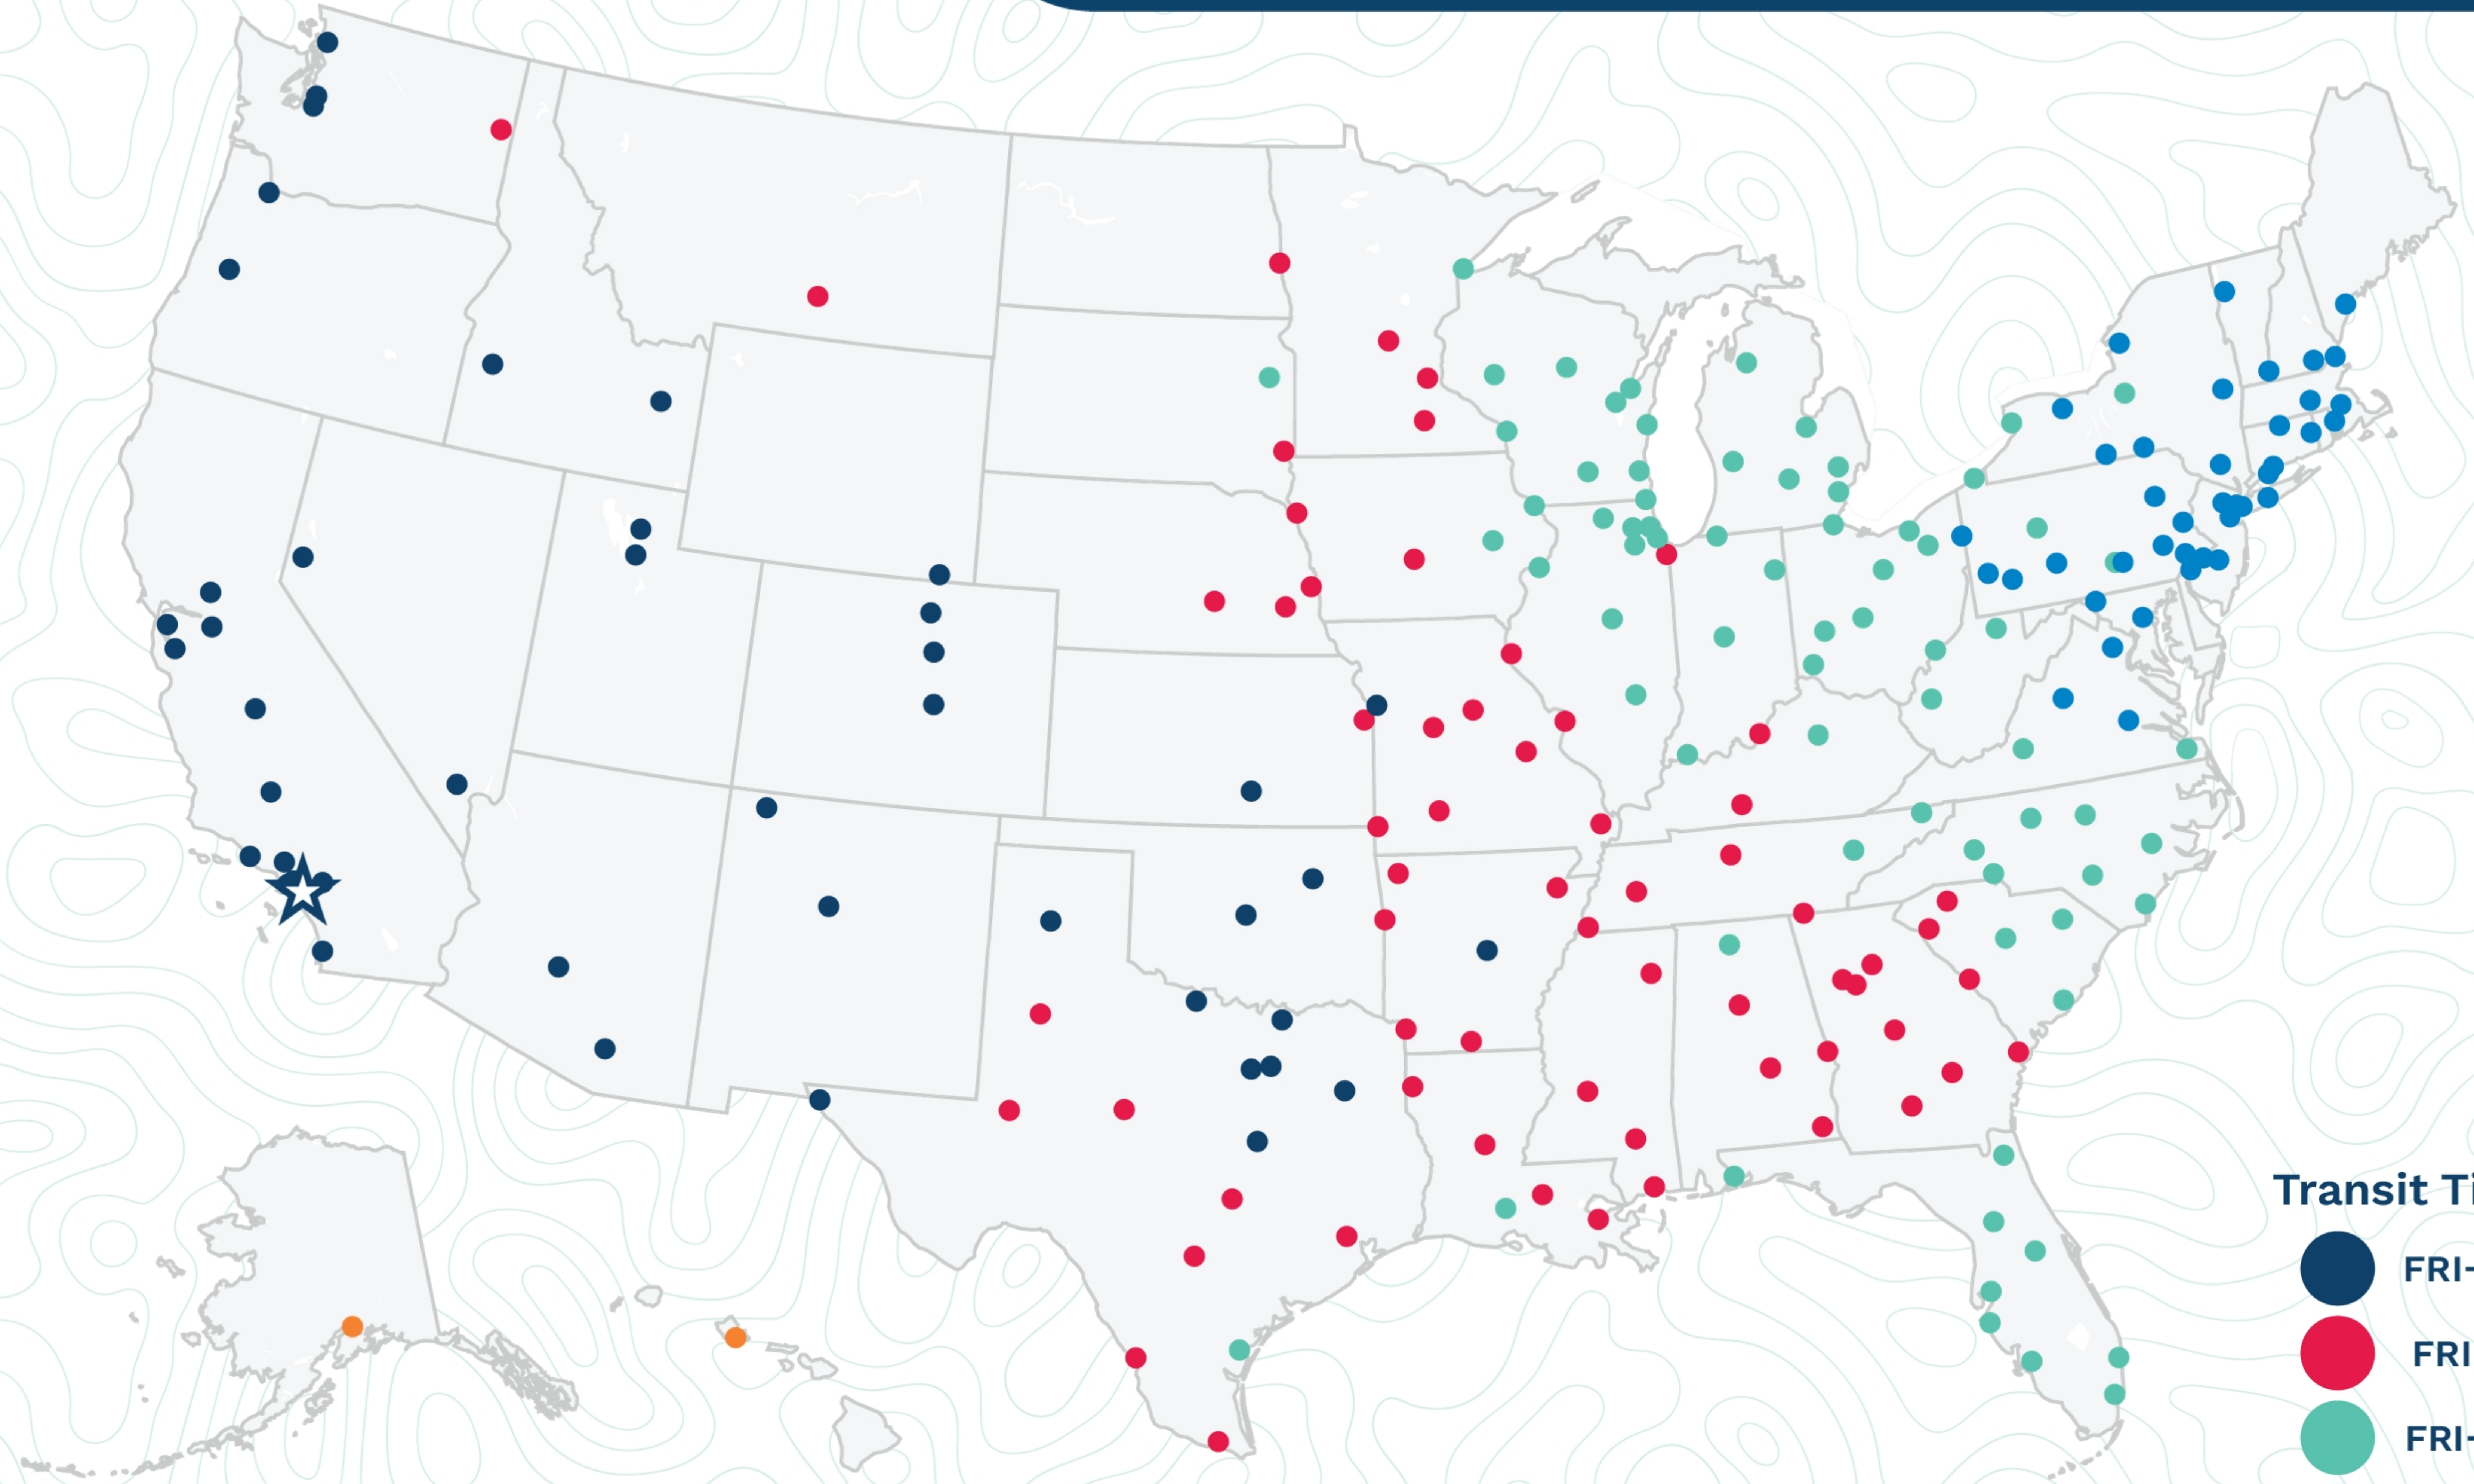

Anaheim

1601 North Batavia  
Orange, CA 92867  
(714) 974-2485

Transit Times\*

- FRI-MON
- FRI-TUE
- FRI-WED
- FRI-THU
- FRI-FRI
- 1 WEEK +

\*Map graphically represents outbound transit times to service centers and is for illustrative purposes only.