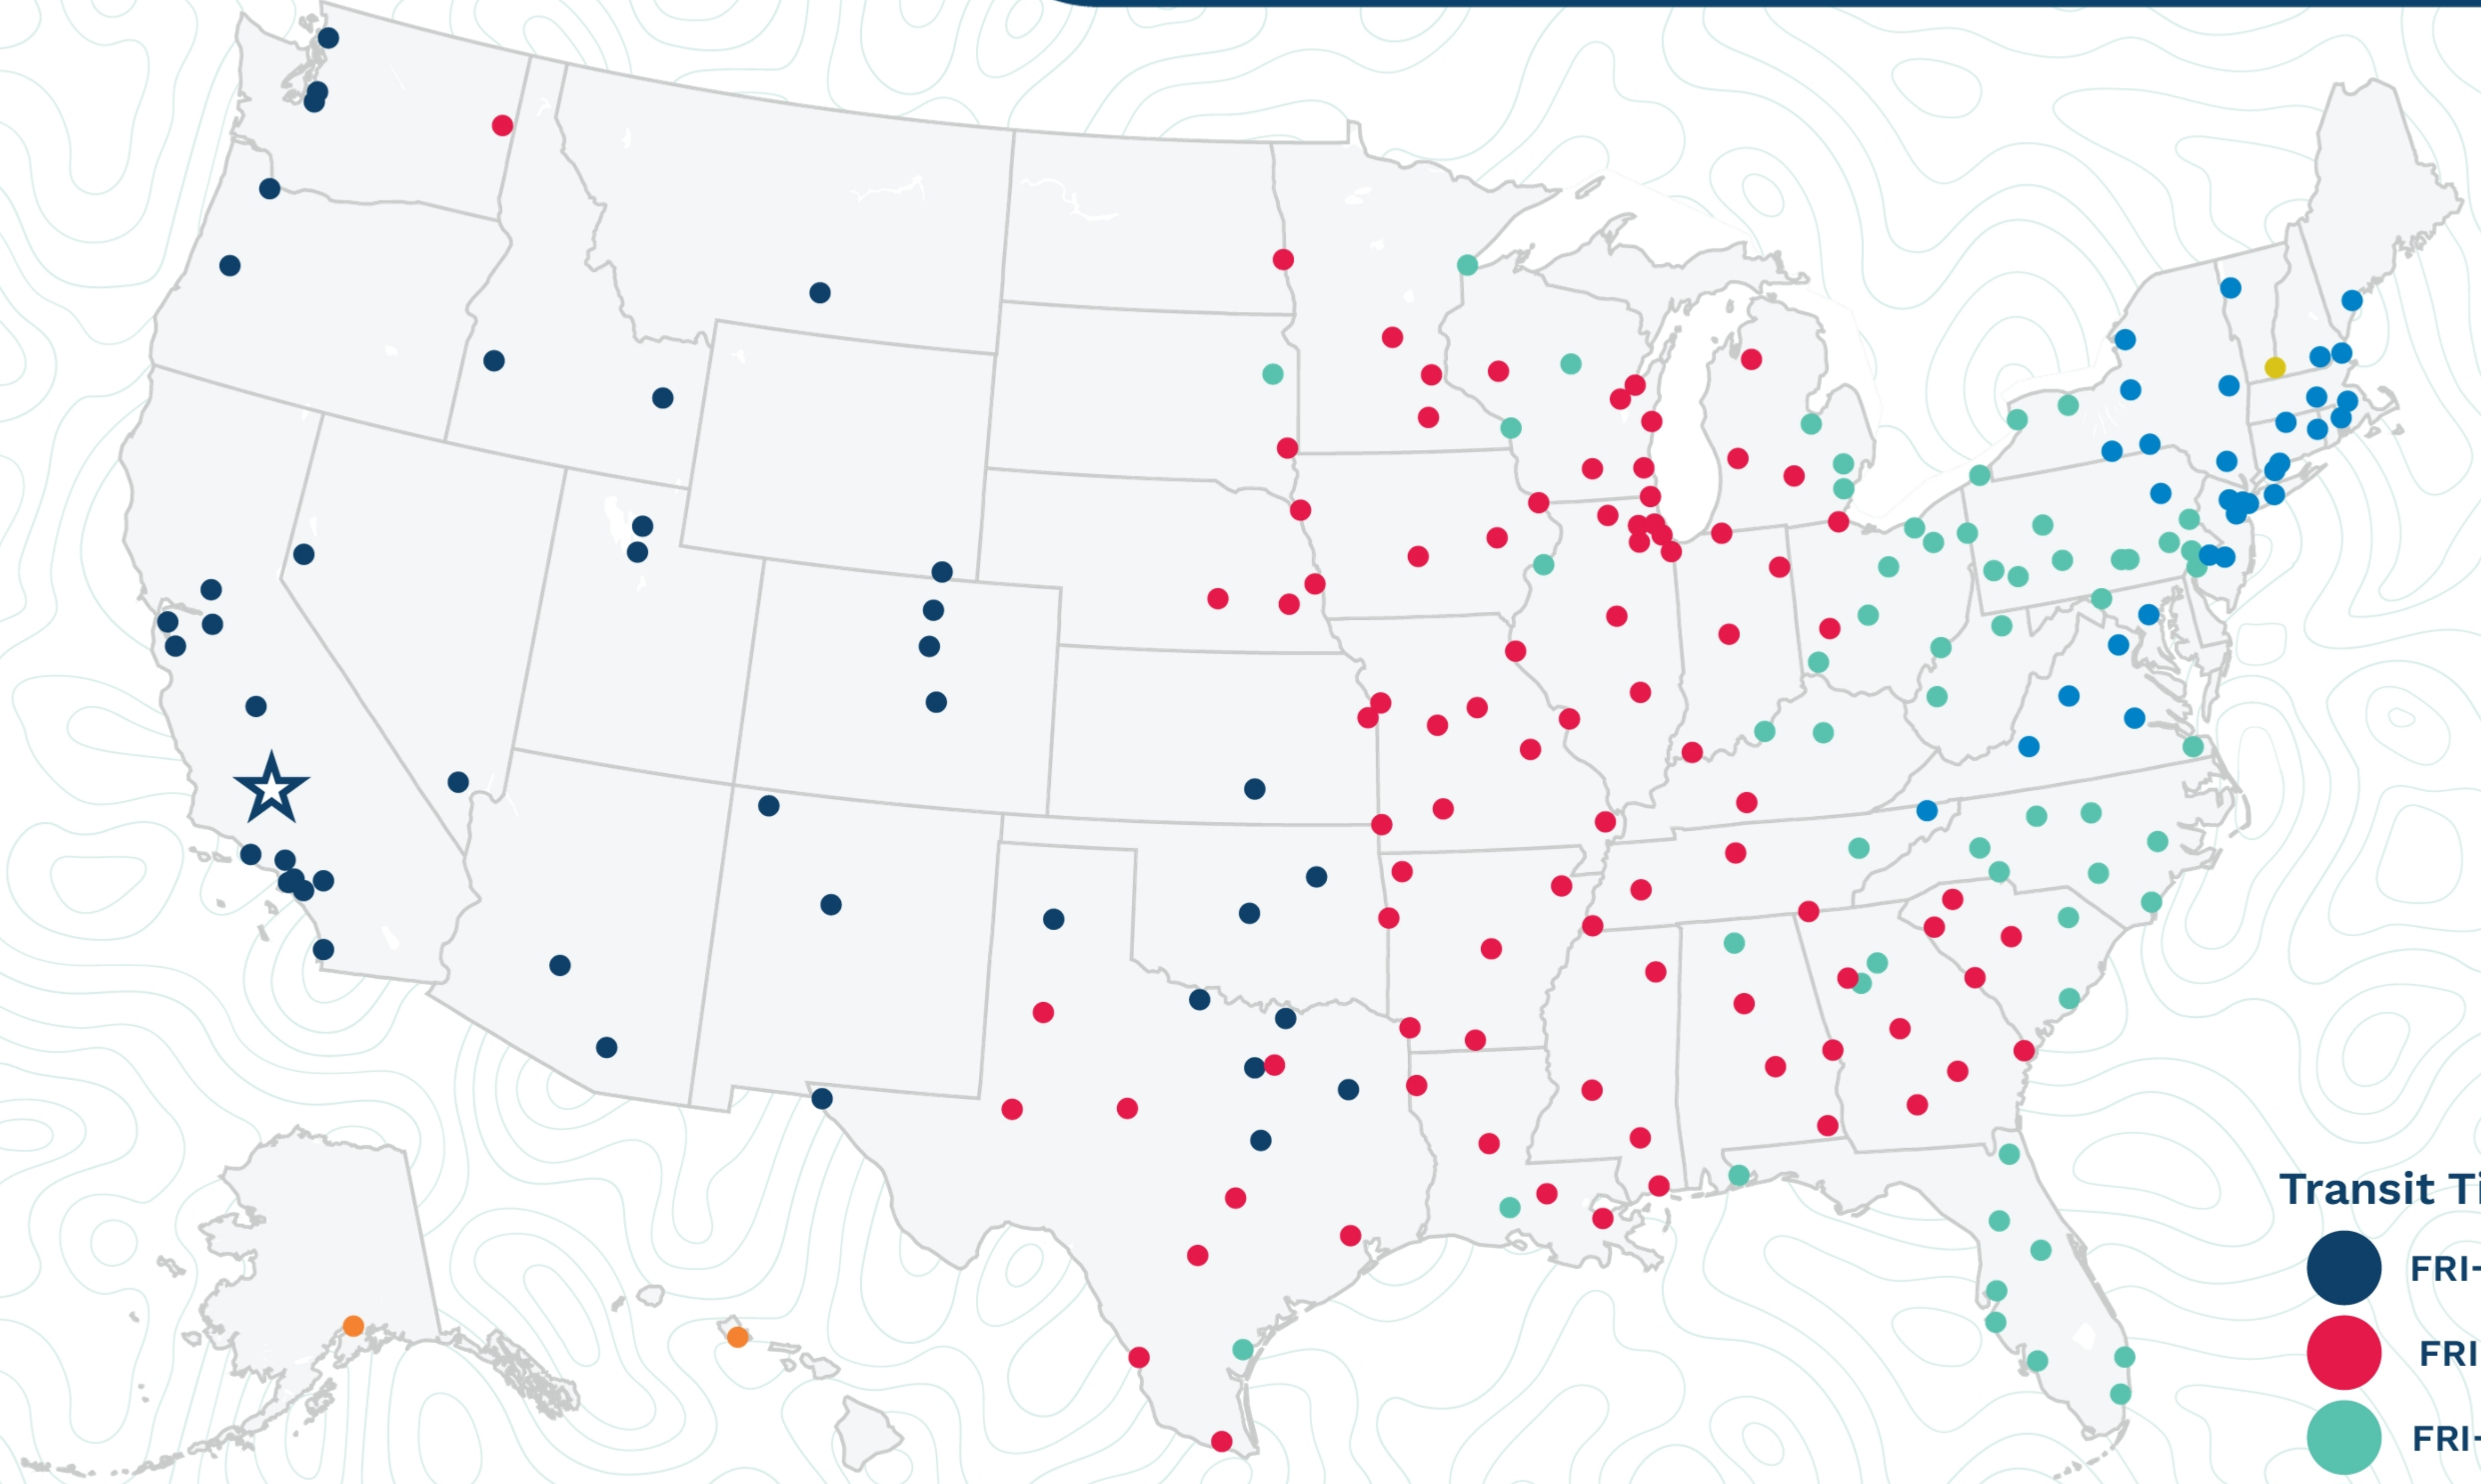

**Bakersfield**

3307 Gulf St  
Bakersfield, CA 93308  
(661) 323-7790

**Transit Times\***

-  FRI-MON
-  FRI-TUE
-  FRI-WED
-  FRI-THU
-  FRI-FRI
-  1 WEEK +

\*Map graphically represents outbound transit times to service centers and is for illustrative purposes only.