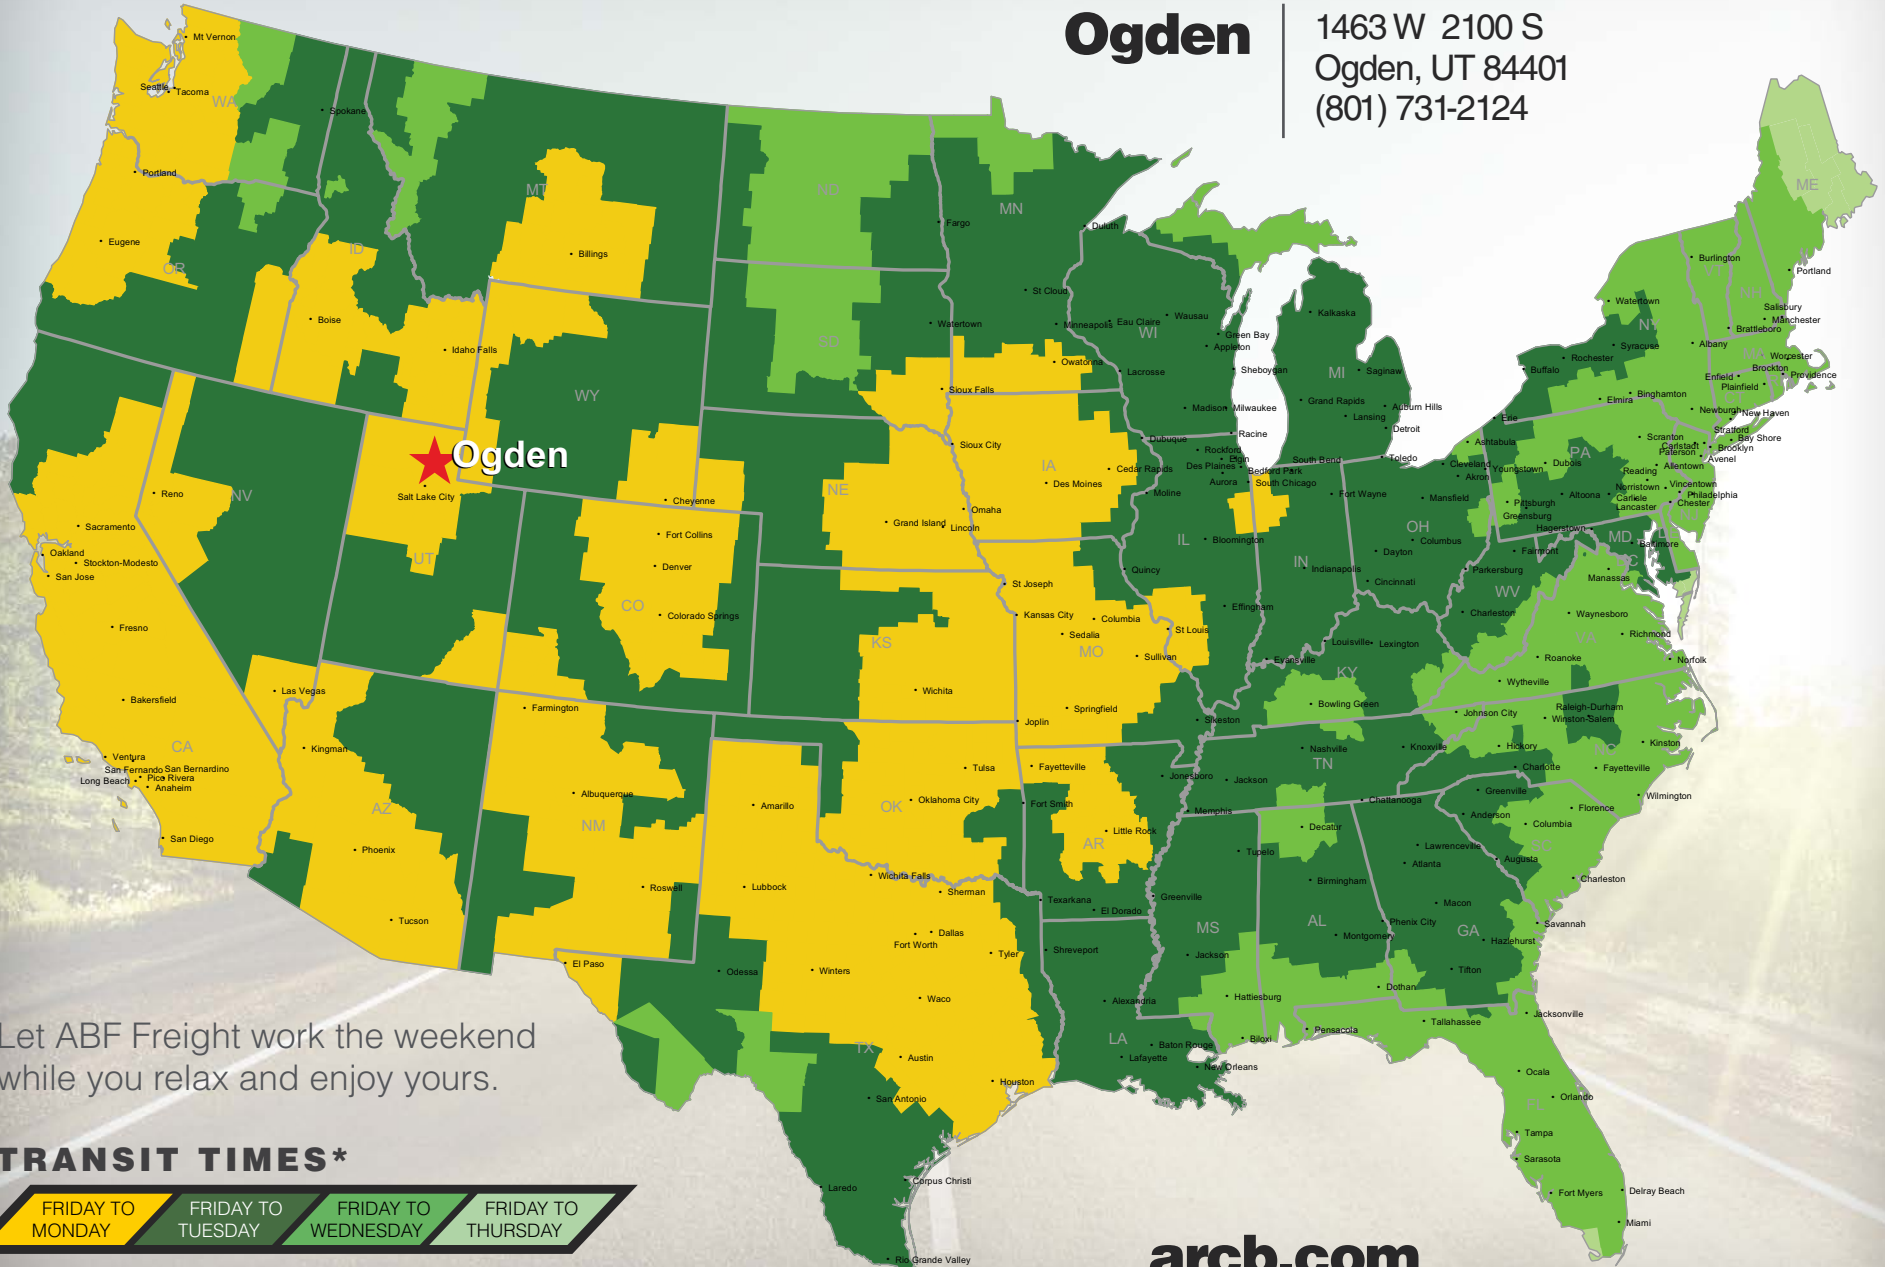

### Ogden

1463 W 2100 S  
Ogden, UT 84401  
(801) 731-2124

Let ABF Freight work the weekend while you relax and enjoy yours.

### TRANSIT TIMES\*

FRIDAY TO MONDAY

FRIDAY TO TUESDAY

FRIDAY TO WEDNESDAY

FRIDAY TO THURSDAY

\*Map graphically represents outbound transit times to service centers and is for illustrative purposes only. For a specific transit request, visit [arcb.com](http://arcb.com) or contact your account manager.