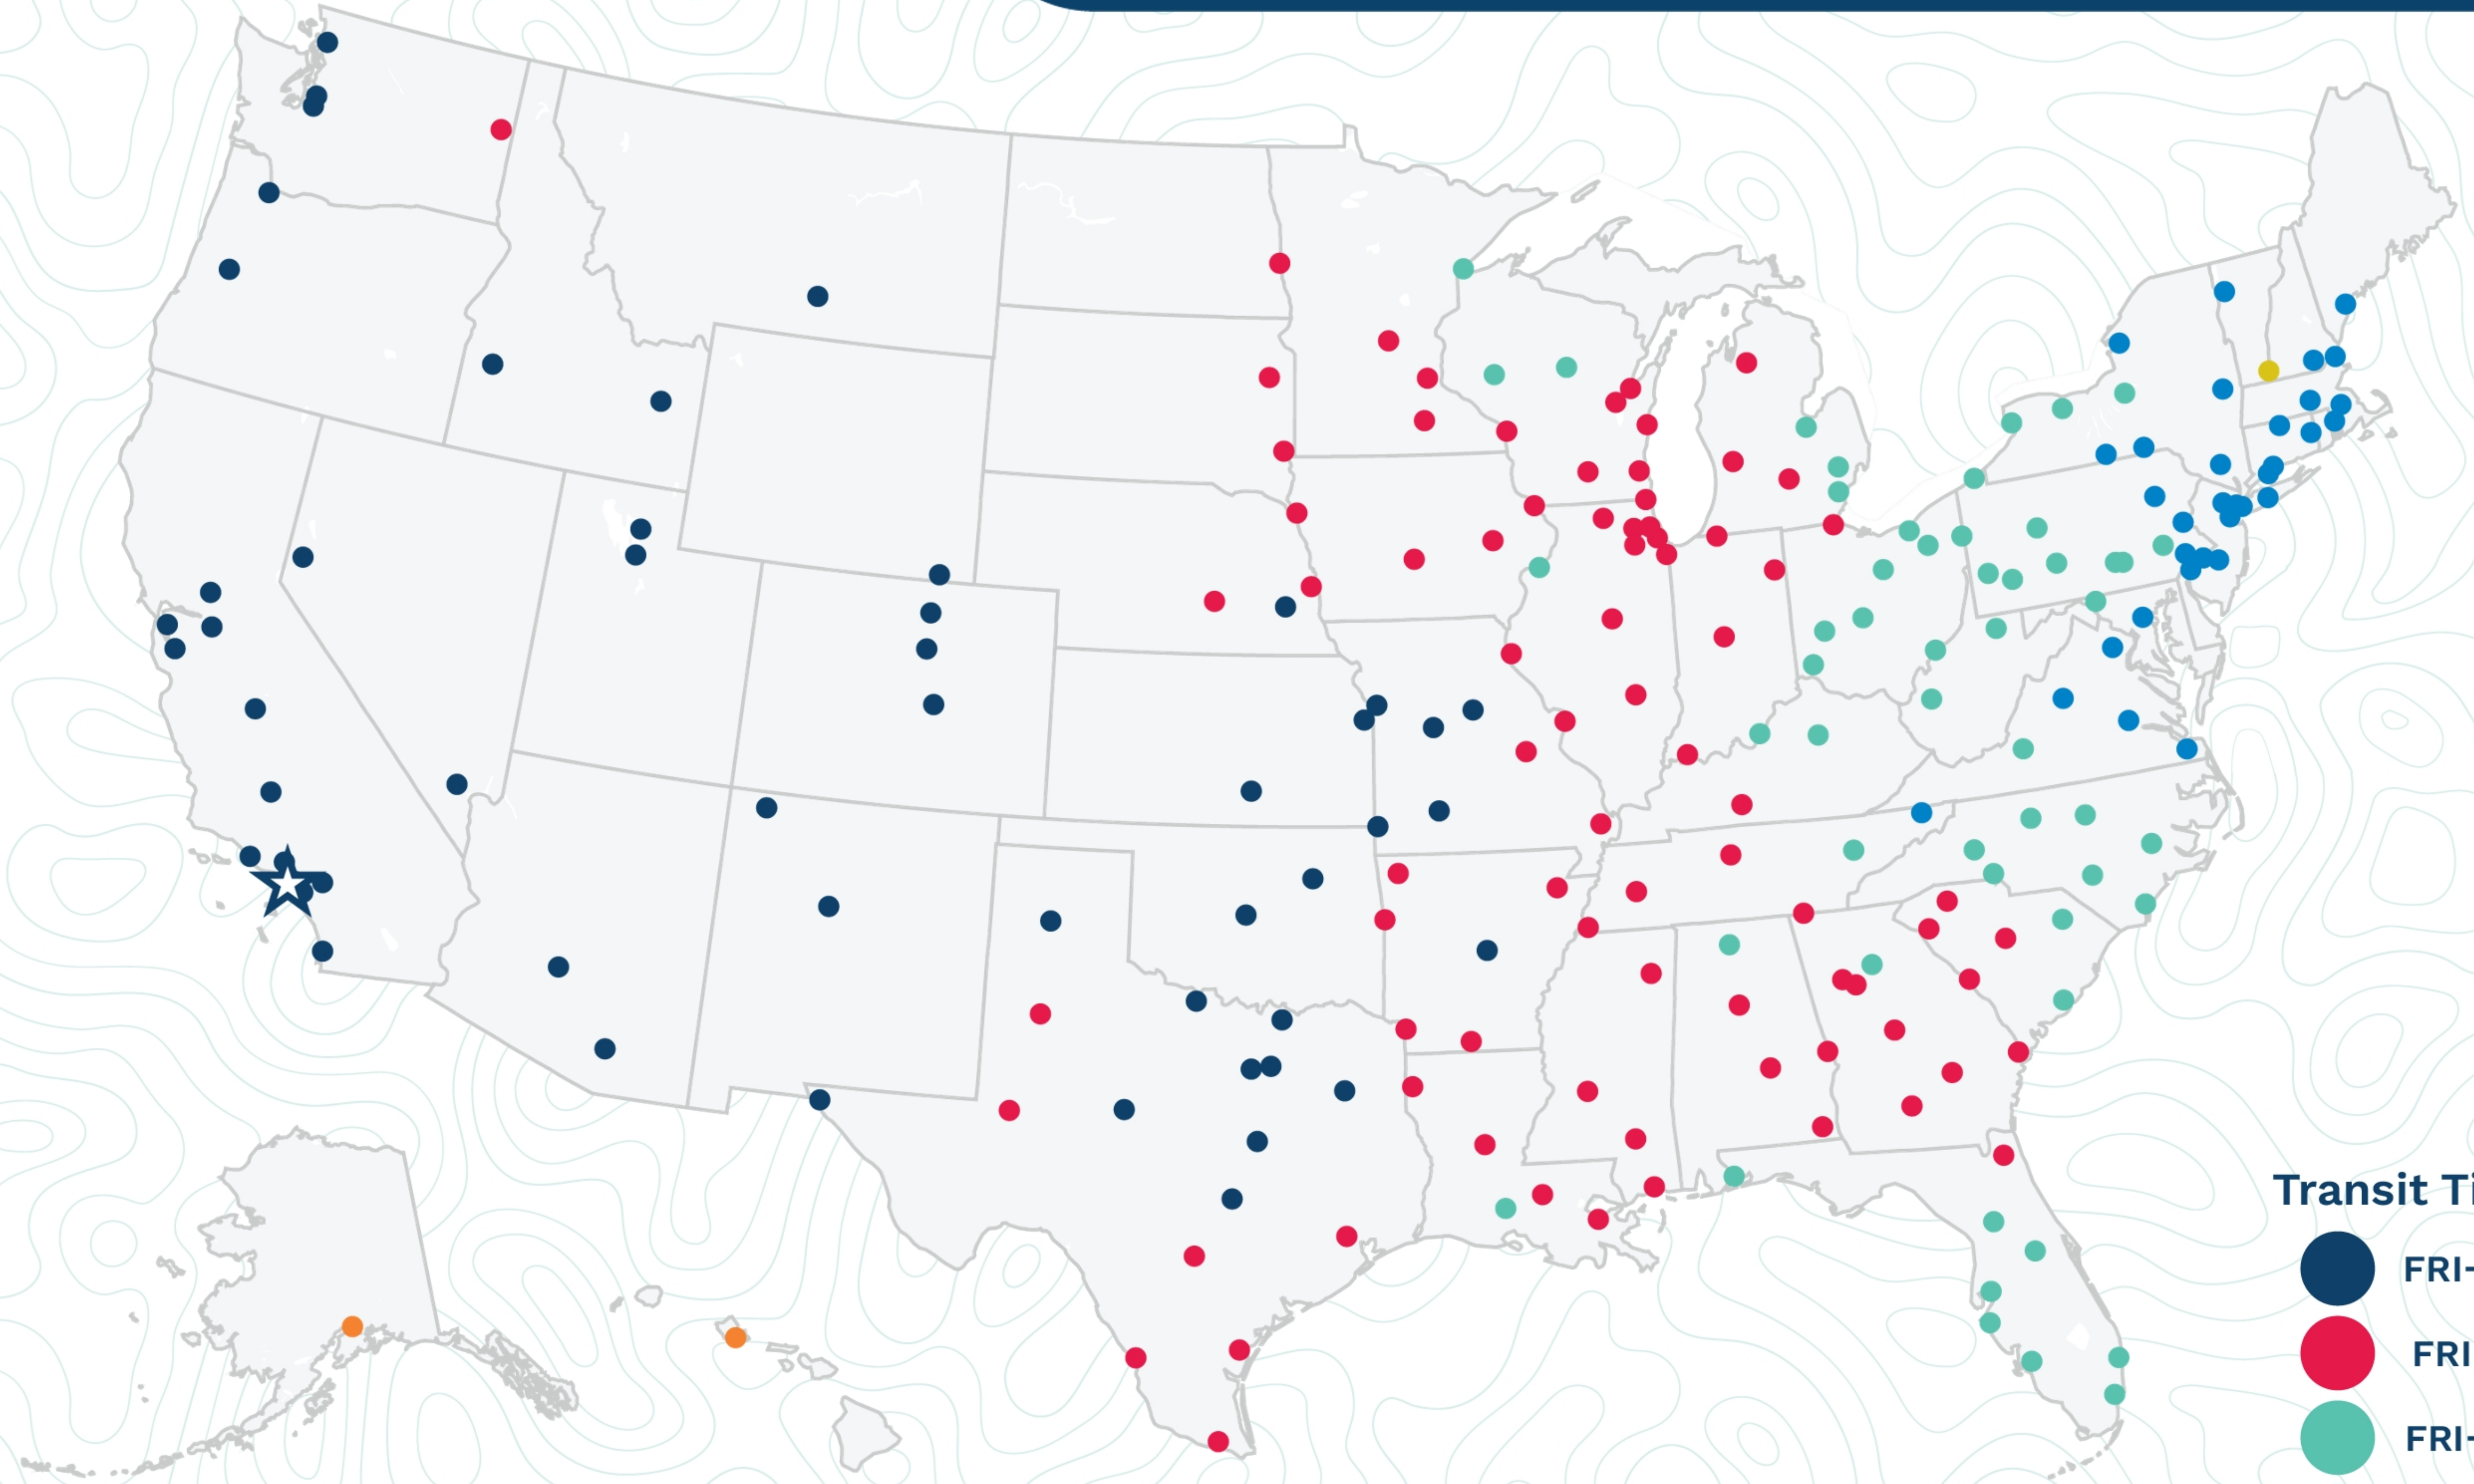

Long Beach

405 E Alondra Blvd
Compton, CA 90220
(310) 223-0350

Transit Times*

- FRI-MON
- FRI-TUE
- FRI-WED
- FRI-THU
- FRI-FRI
- 1 WEEK +

*Map graphically represents outbound transit times to service centers and is for illustrative purposes only.