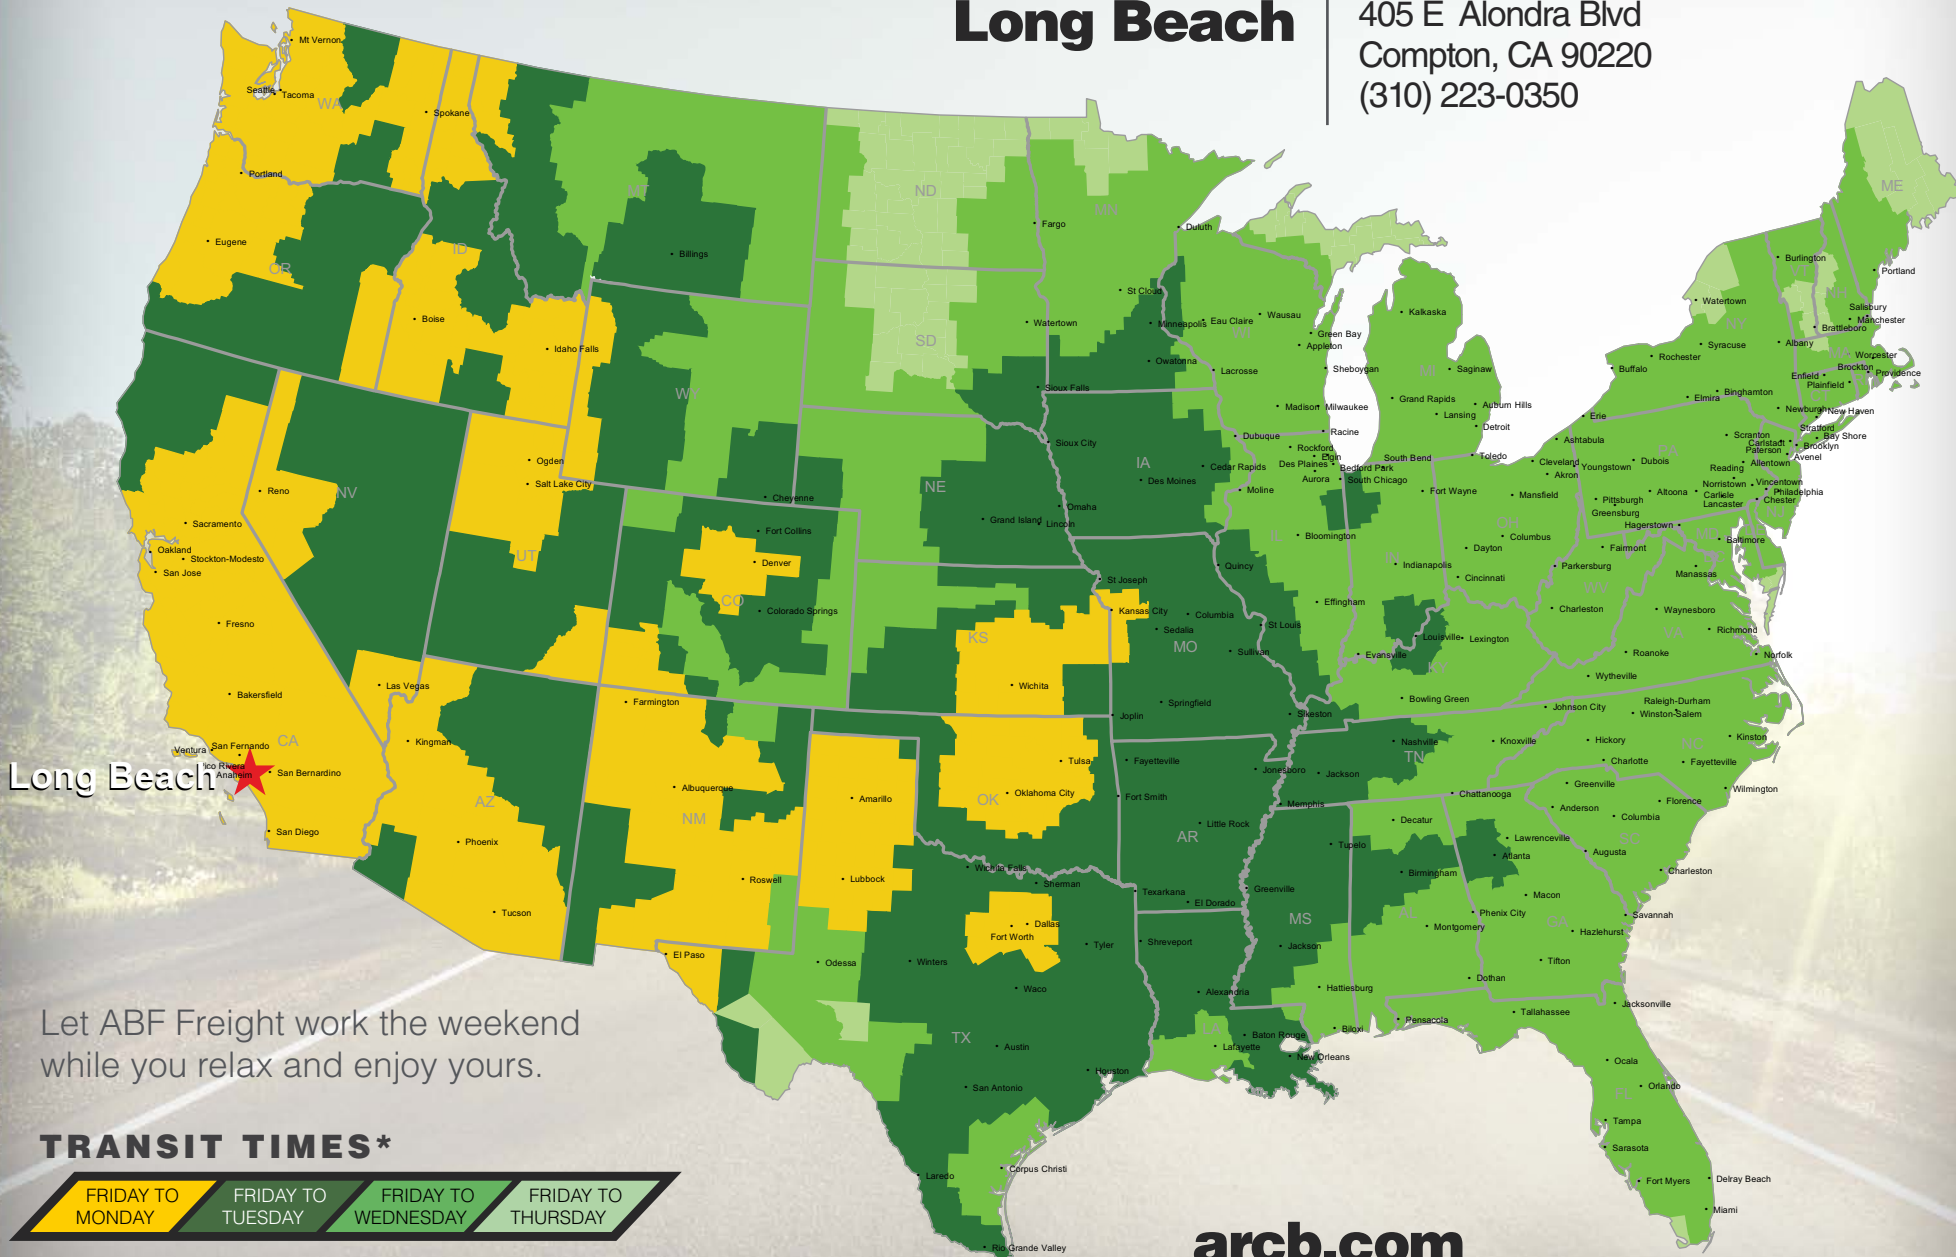

### Long Beach

405 E Alondra Blvd  
Compton, CA 90220  
(310) 223-0350

Long Beach

Let ABF Freight work the weekend while you relax and enjoy yours.

#### TRANSIT TIMES\*

FRIDAY TO MONDAY	FRIDAY TO TUESDAY	FRIDAY TO WEDNESDAY	FRIDAY TO THURSDAY
------------------	-------------------	---------------------	--------------------

\*Map graphically represents outbound transit times to service centers and is for illustrative purposes only. For a specific transit request, visit [arcb.com](http://arcb.com) or contact your account manager.