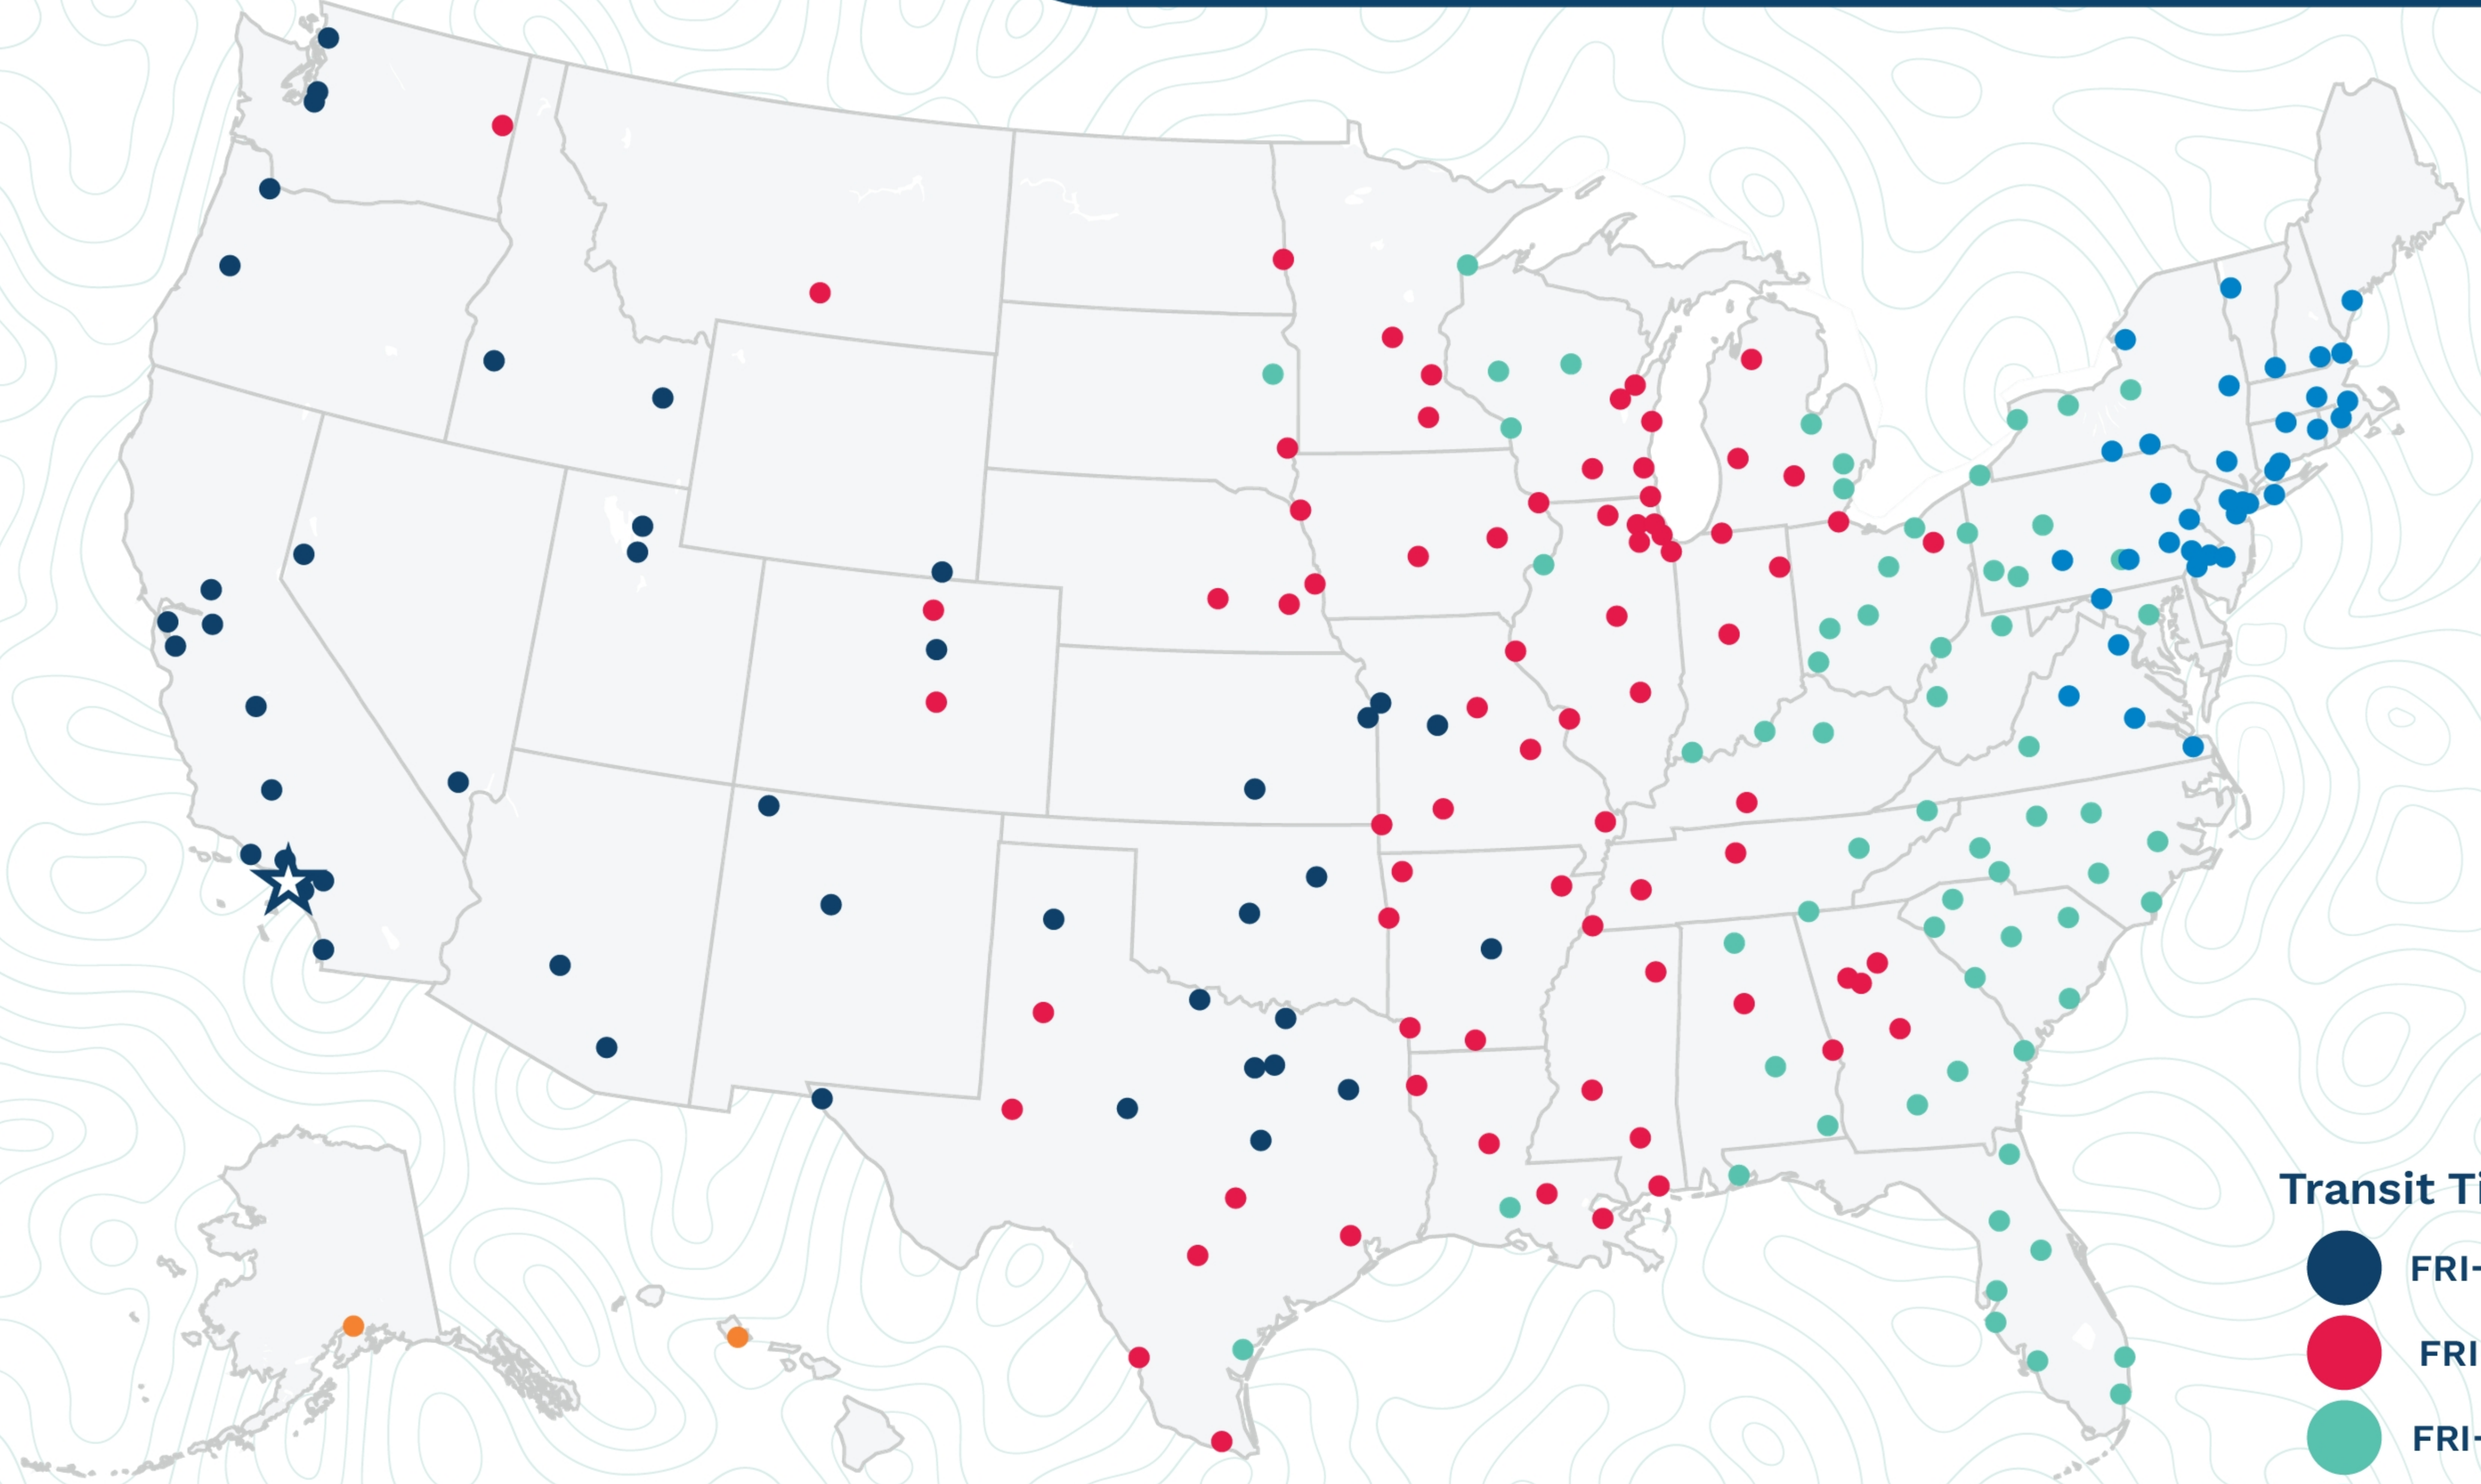

## Long Beach

405 E Alondra Blvd  
Compton, CA 90220  
(310) 223-0350

### Transit Times\*

- FRI-MON
- FRI-TUE
- FRI-WED
- FRI-THU
- FRI-FRI
- 1 WEEK +

\*Map graphically represents outbound transit times to service centers and is for illustrative purposes only.