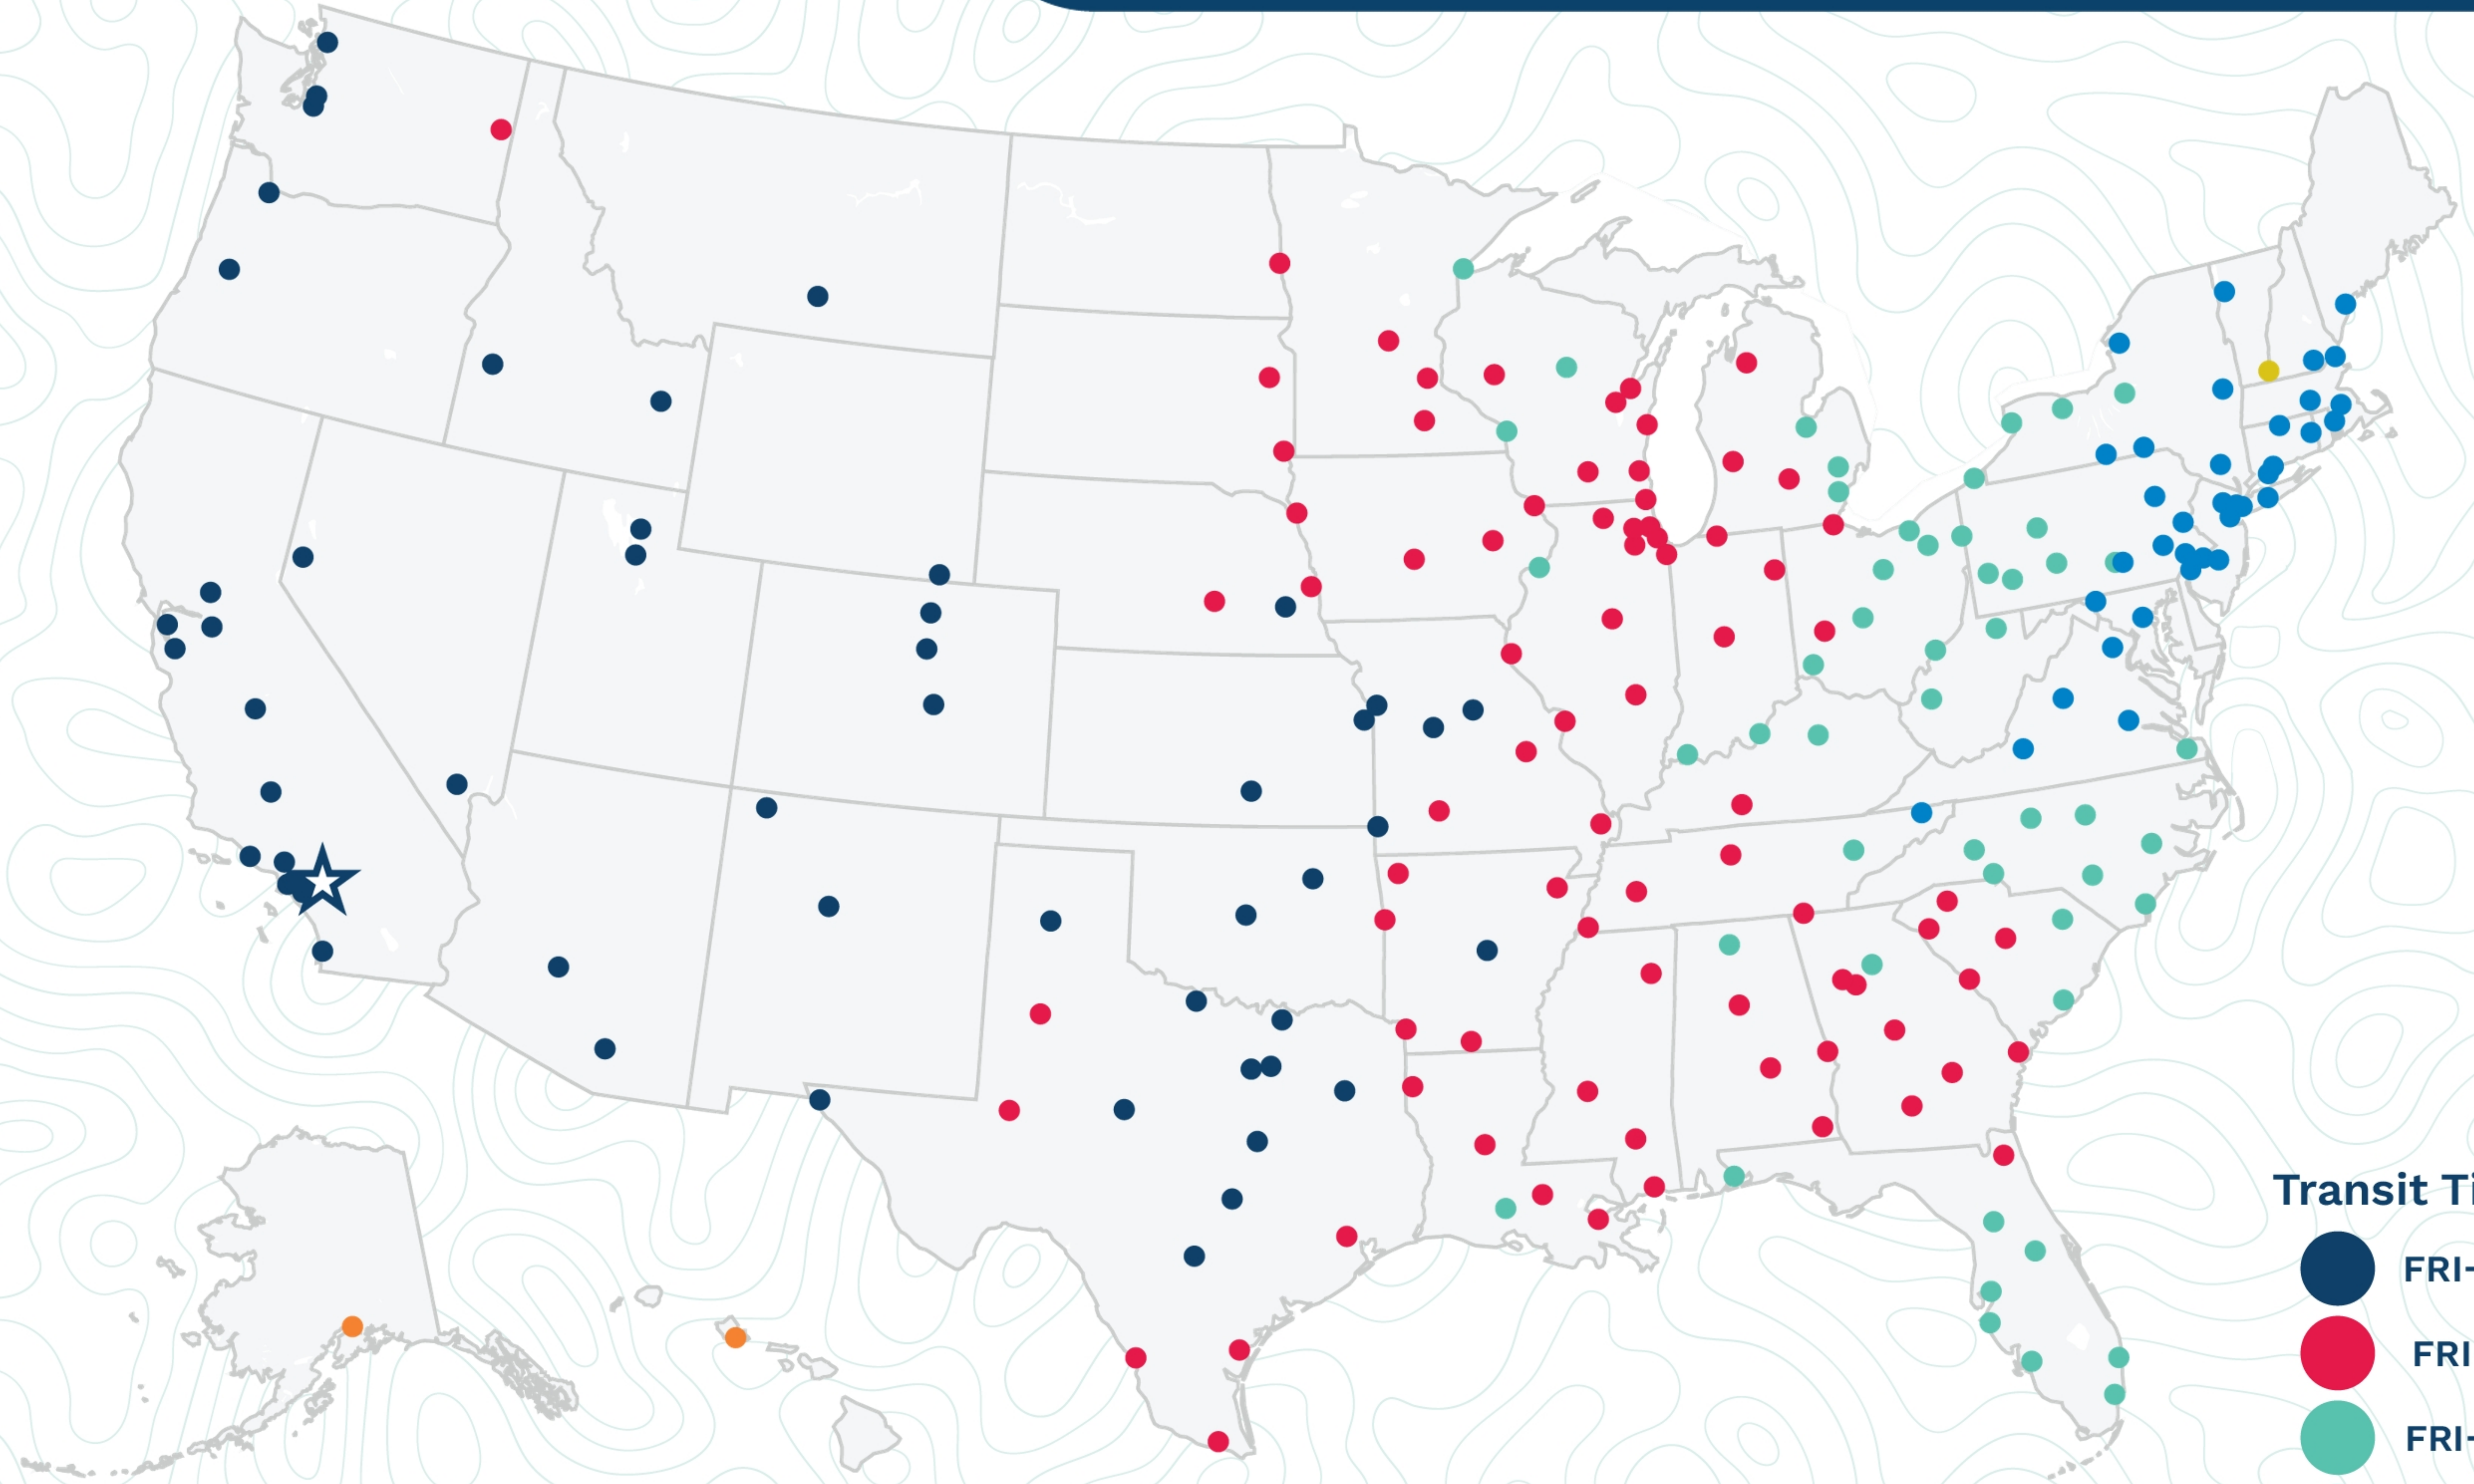

San Bernardino

10744 Almond Ave  
Fontana, CA 92337  
(909) 355-9805

Transit Times\*

- FRI-MON
- FRI-TUE
- FRI-WED
- FRI-THU
- FRI-FRI
- 1 WEEK +

\*Map graphically represents outbound transit times to service centers and is for illustrative purposes only.