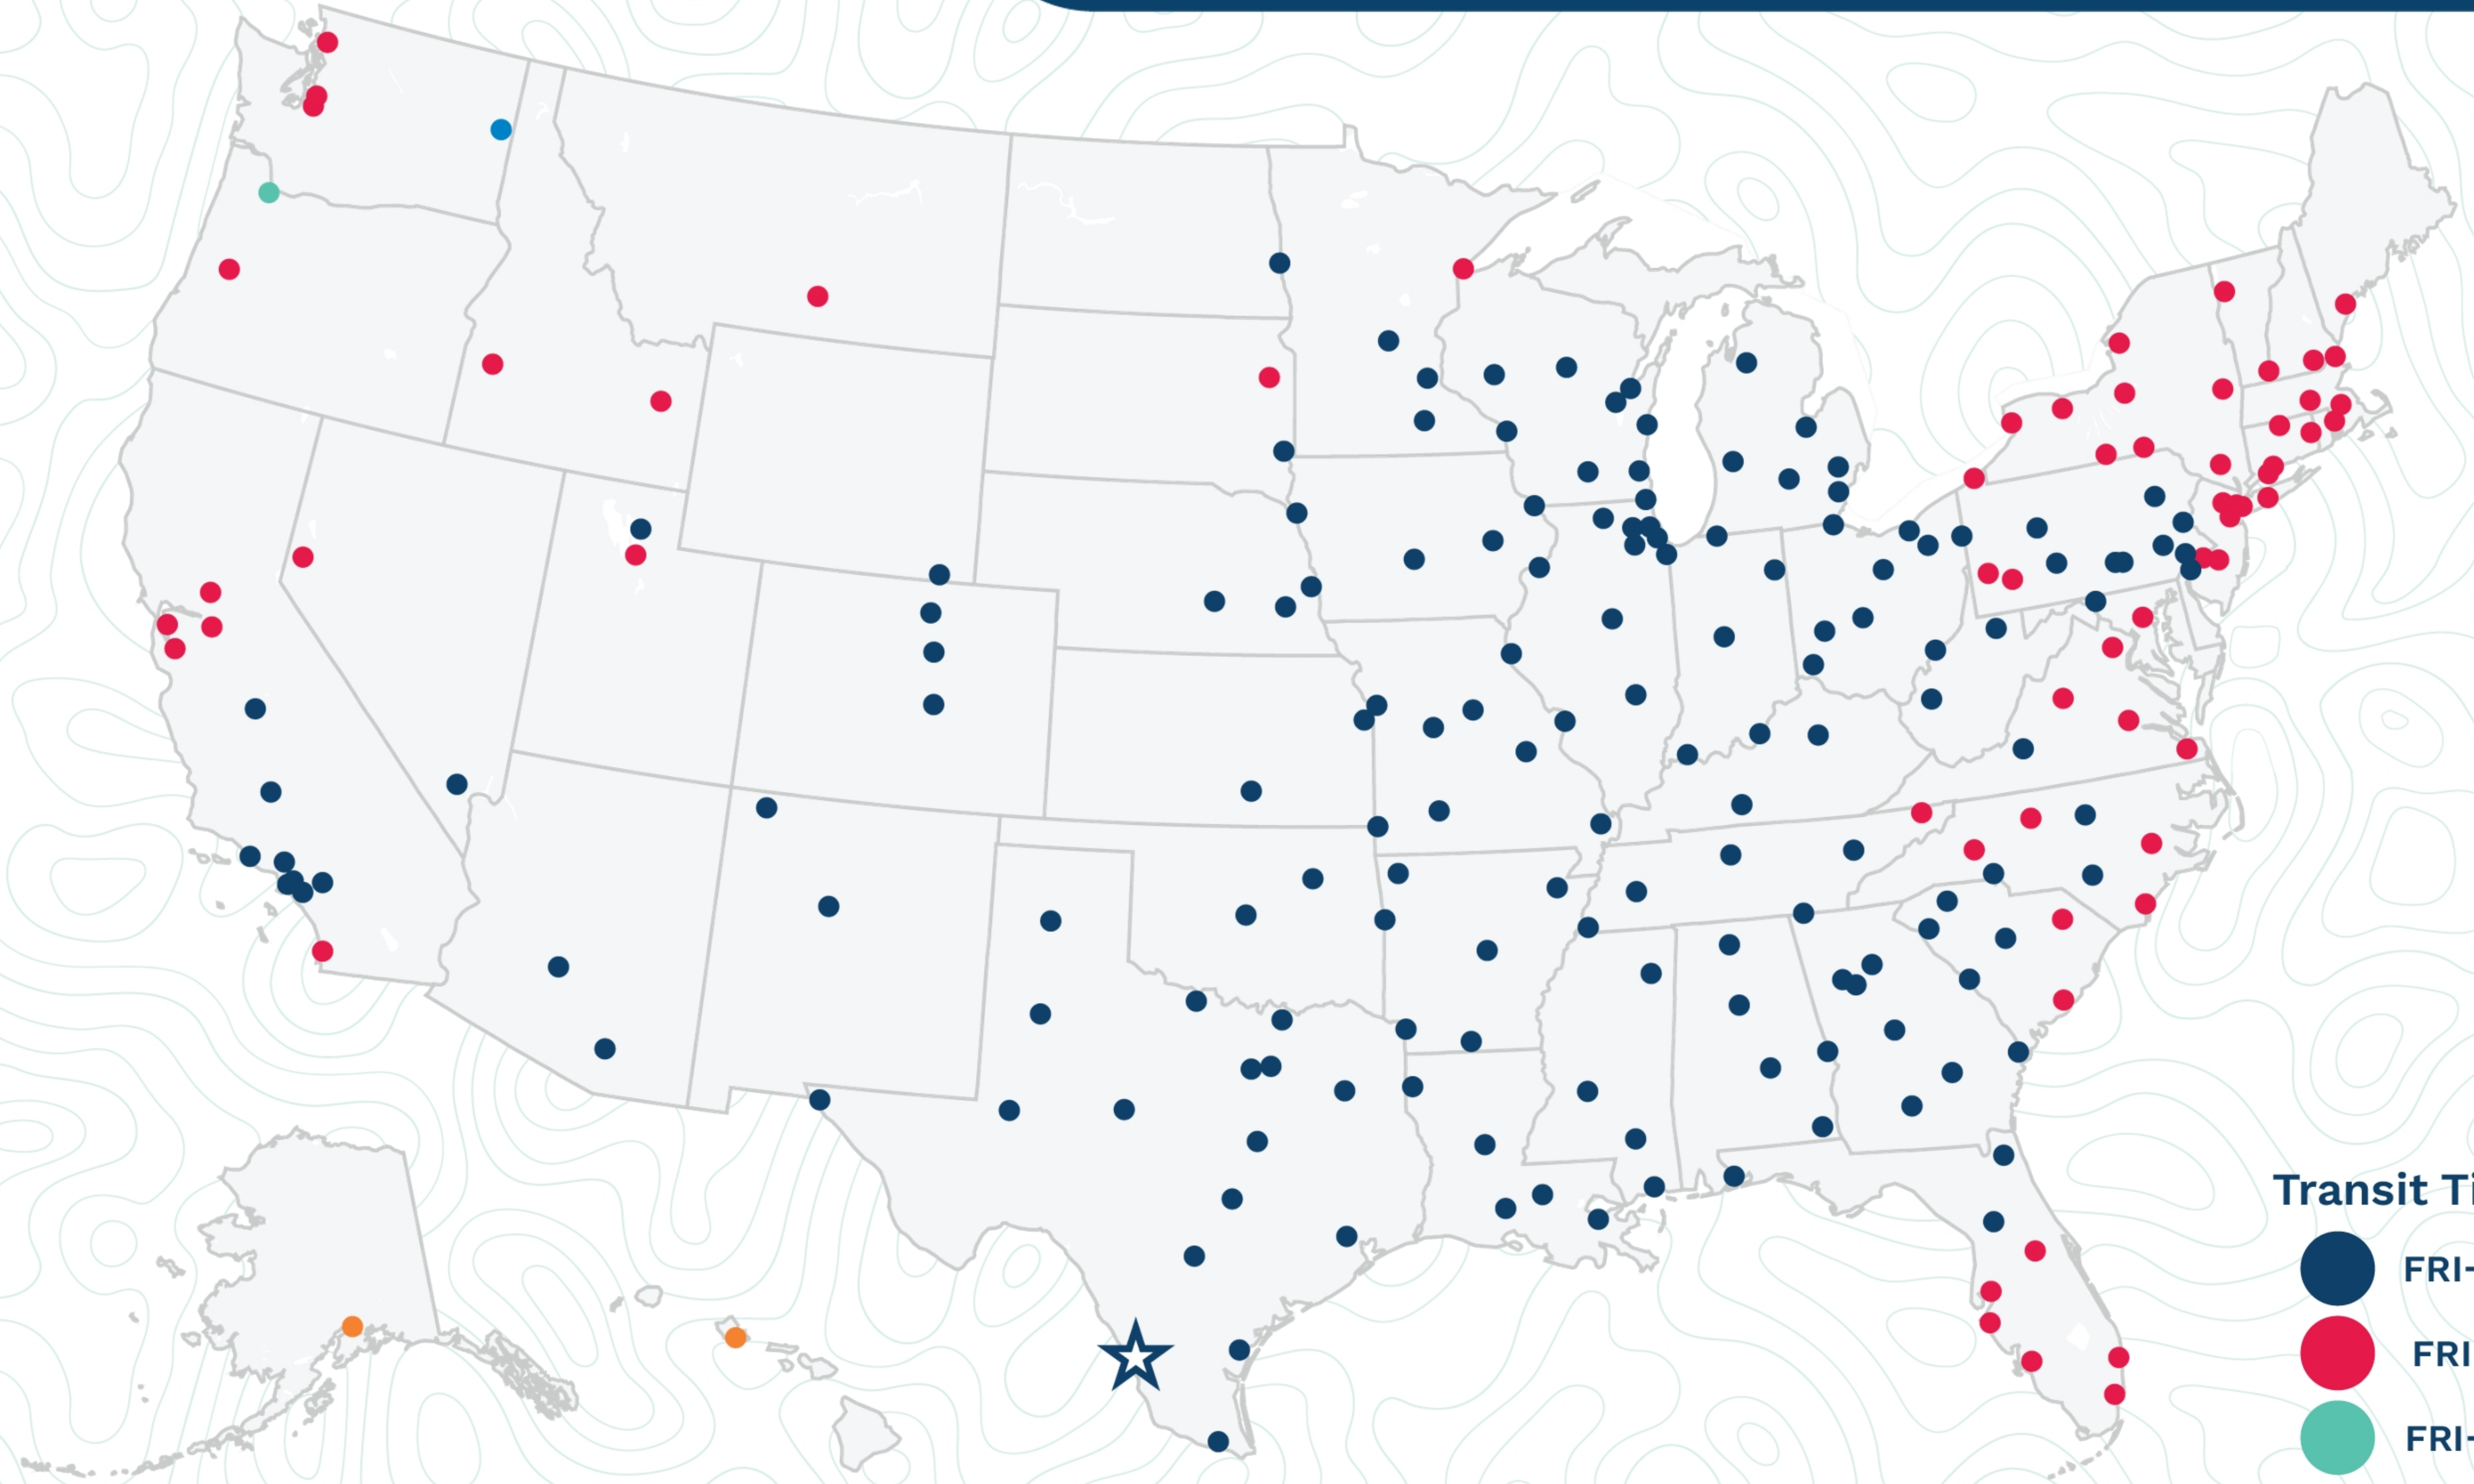

Laredo

11802 Mines Rd
Laredo, TX 78045
(956) 722-0723

- Transit Times***
- FRI-MON
 - FRI-TUE
 - FRI-WED
 - FRI-THU
 - FRI-FRI
 - 1 WEEK +

*Map graphically represents outbound transit times to service centers and is for illustrative purposes only.