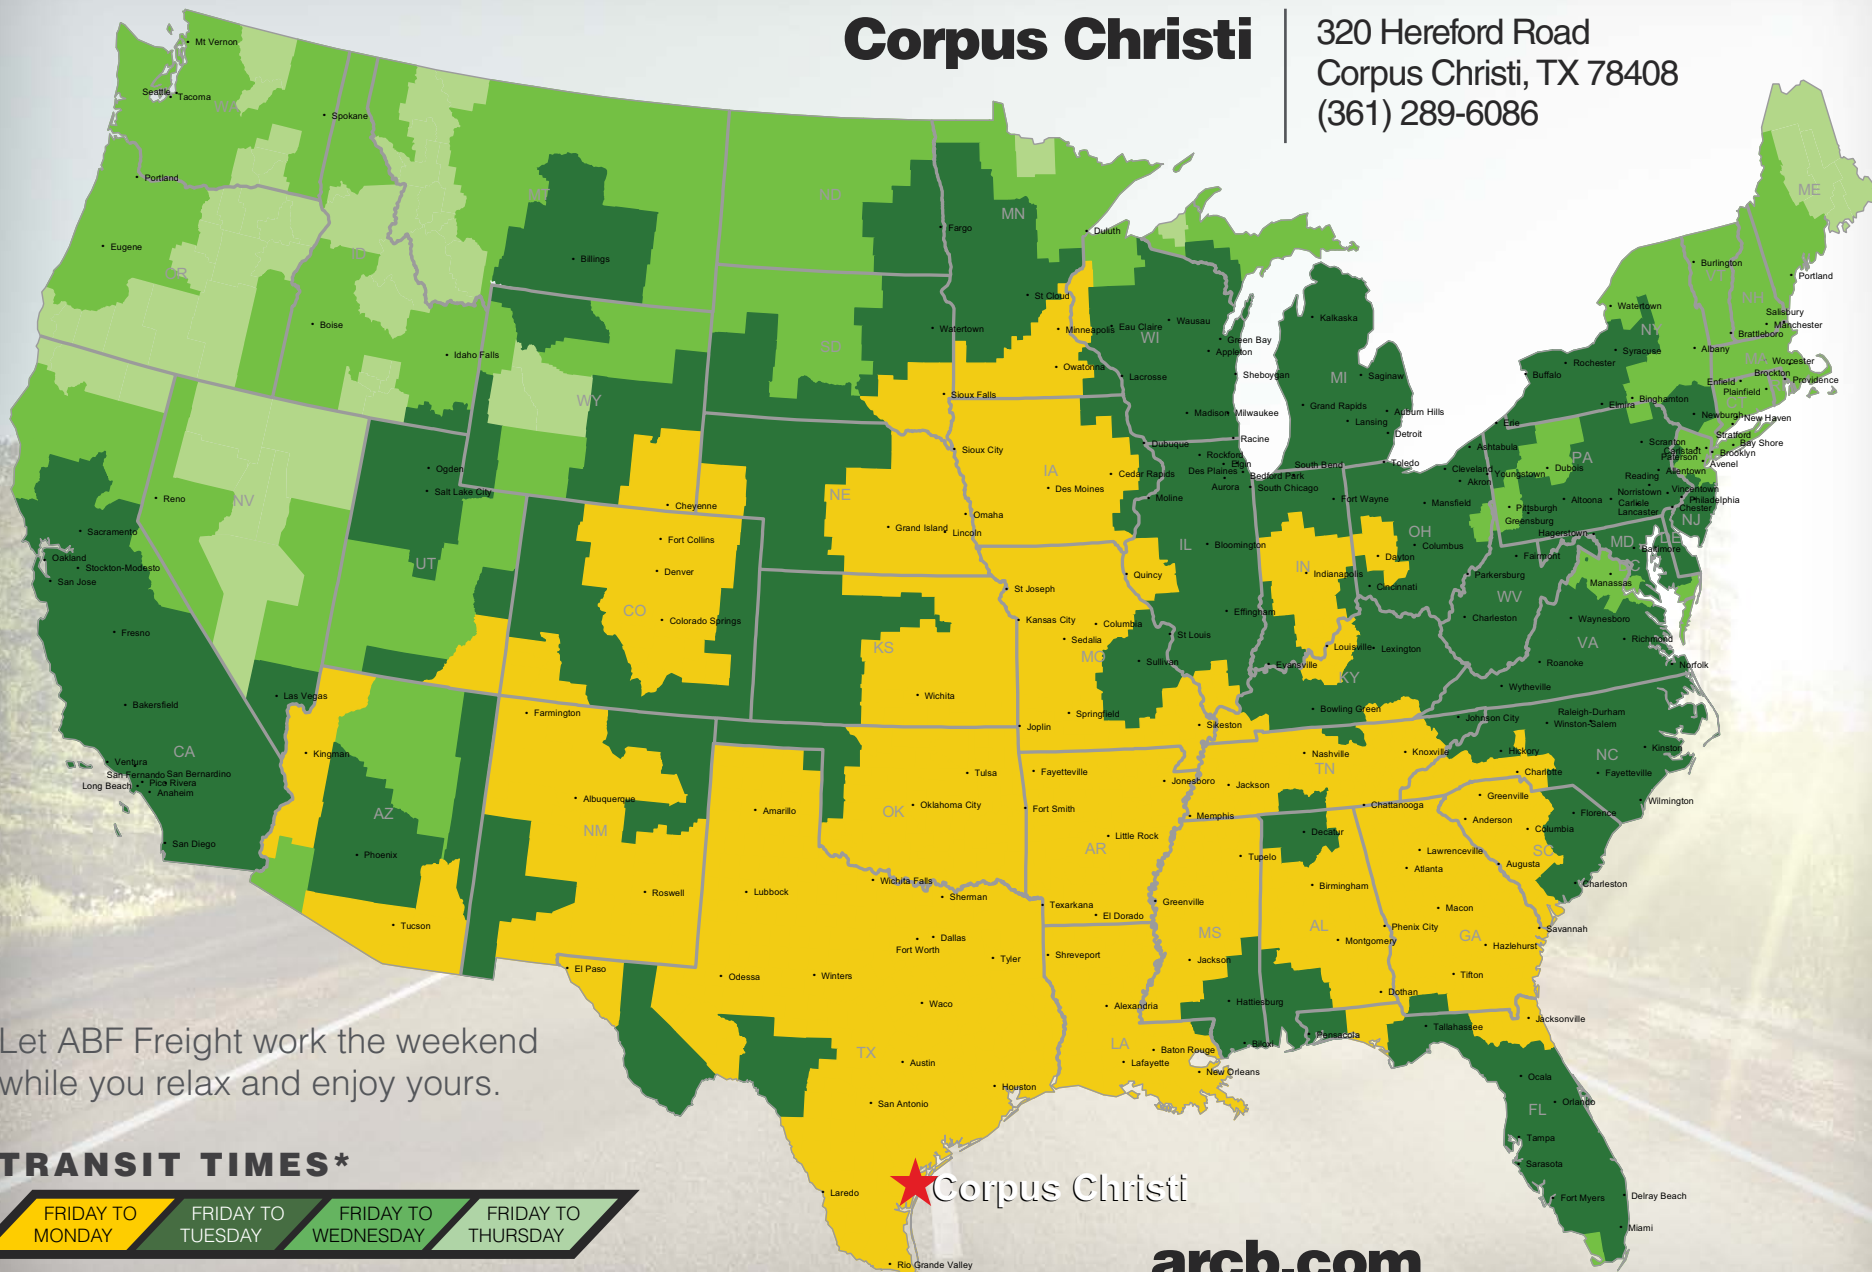

Corpus Christi

320 Hereford Road
Corpus Christi, TX 78408
(361) 289-6086

Let ABF Freight work the weekend while you relax and enjoy yours.

TRANSIT TIMES*

FRIDAY TO MONDAY	FRIDAY TO TUESDAY	FRIDAY TO WEDNESDAY	FRIDAY TO THURSDAY
------------------	-------------------	---------------------	--------------------

*Map graphically represents outbound transit times to service centers and is for illustrative purposes only. For a specific transit request, visit arcb.com or contact your account manager.

★ Corpus Christi