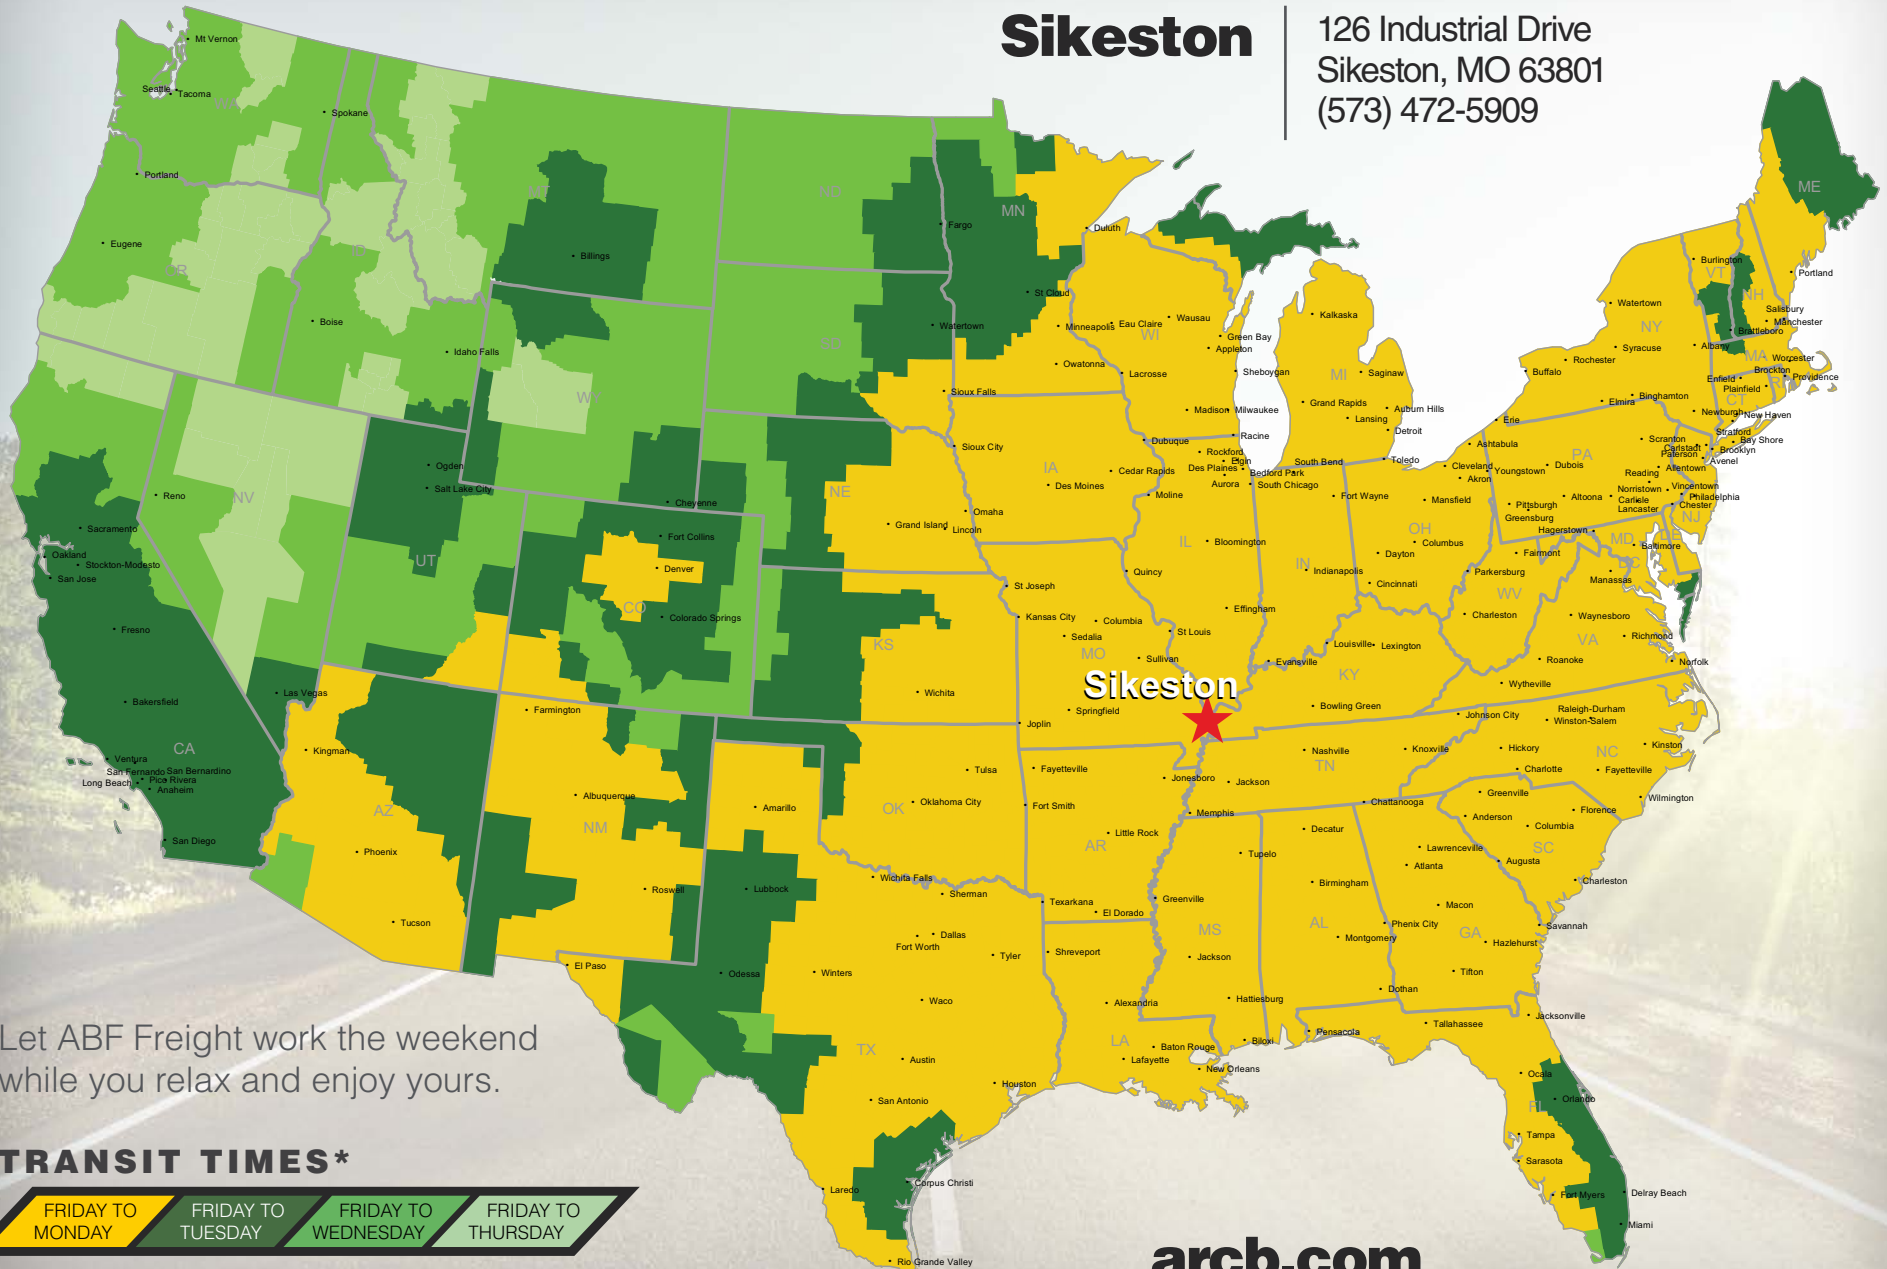

Sikeston

126 Industrial Drive
Sikeston, MO 63801
(573) 472-5909

Let ABF Freight work the weekend while you relax and enjoy yours.

TRANSIT TIMES*

FRIDAY TO MONDAY

FRIDAY TO TUESDAY

FRIDAY TO WEDNESDAY

FRIDAY TO THURSDAY

*Map graphically represents outbound transit times to service centers and is for illustrative purposes only. For a specific transit request, visit arcb.com or contact your account manager.

arcb.com

022018-181