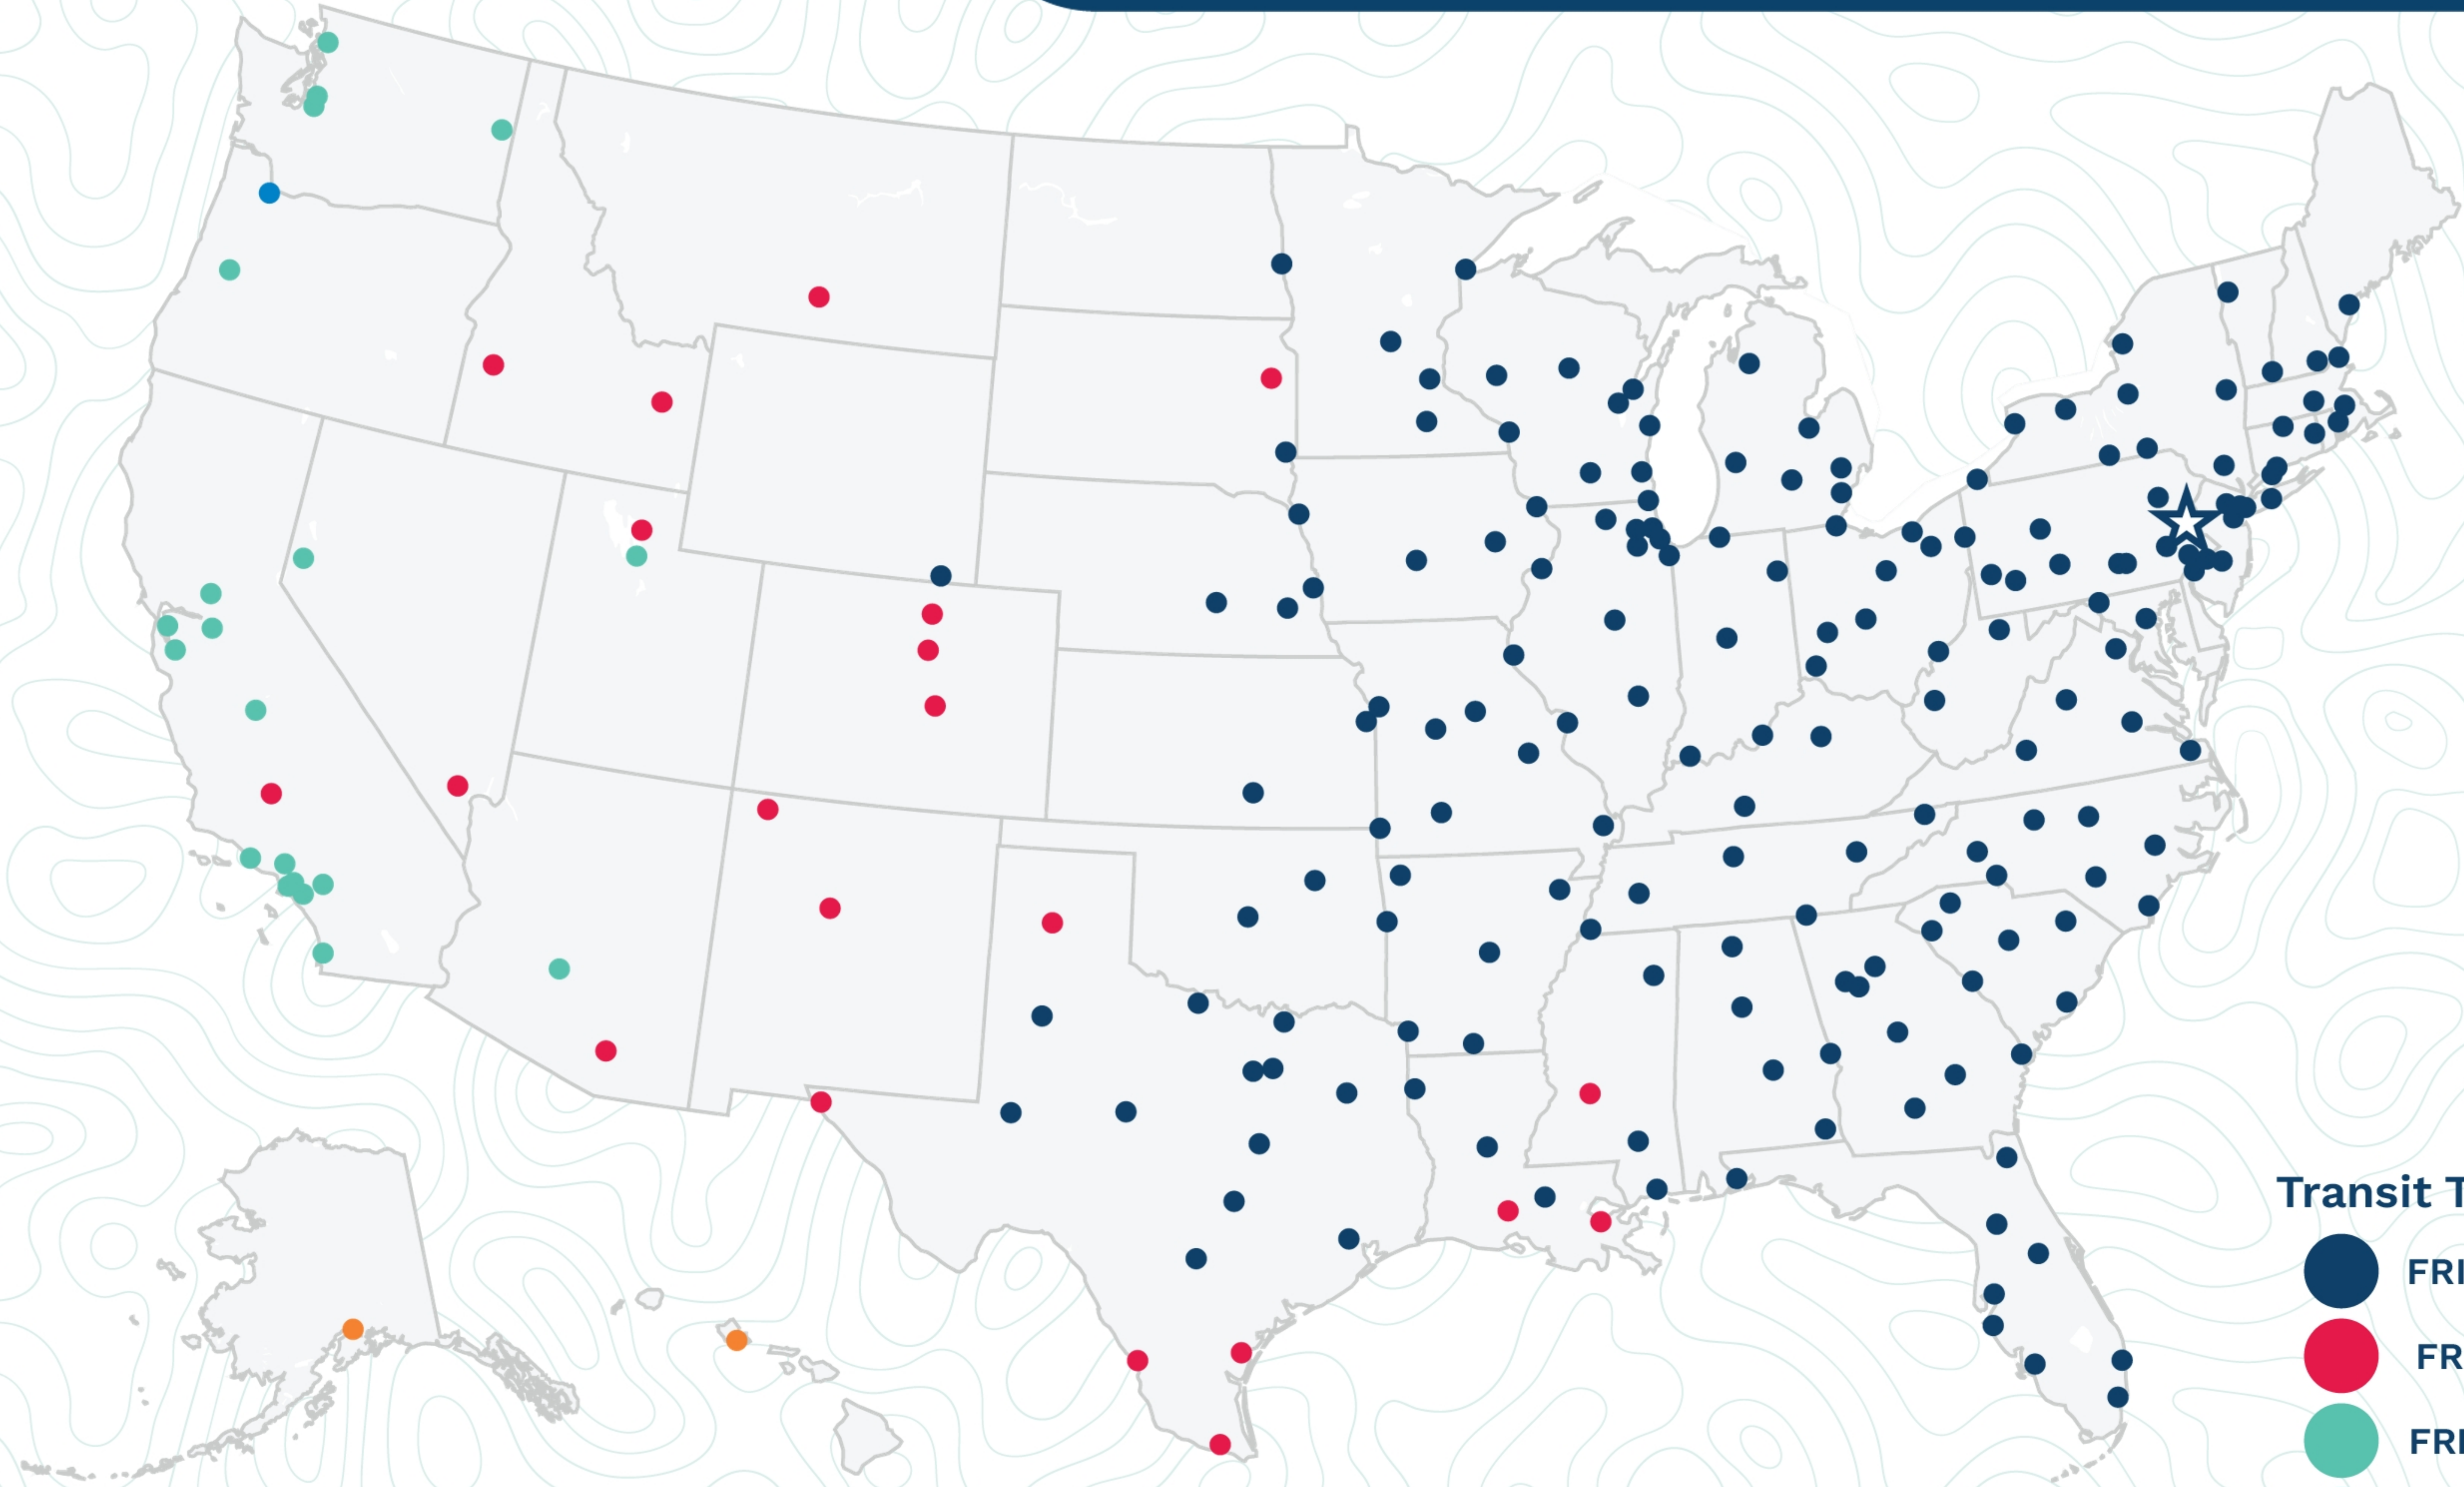

Allentown

2527 Brodhead Rd
Bethlehem, PA 18020
(610) 395-8300

Transit Times*

- FRI-MON
- FRI-TUE
- FRI-WED
- FRI-THU
- FRI-FRI
- 1 WEEK +

*Map graphically represents outbound transit times to service centers and is for illustrative purposes only.