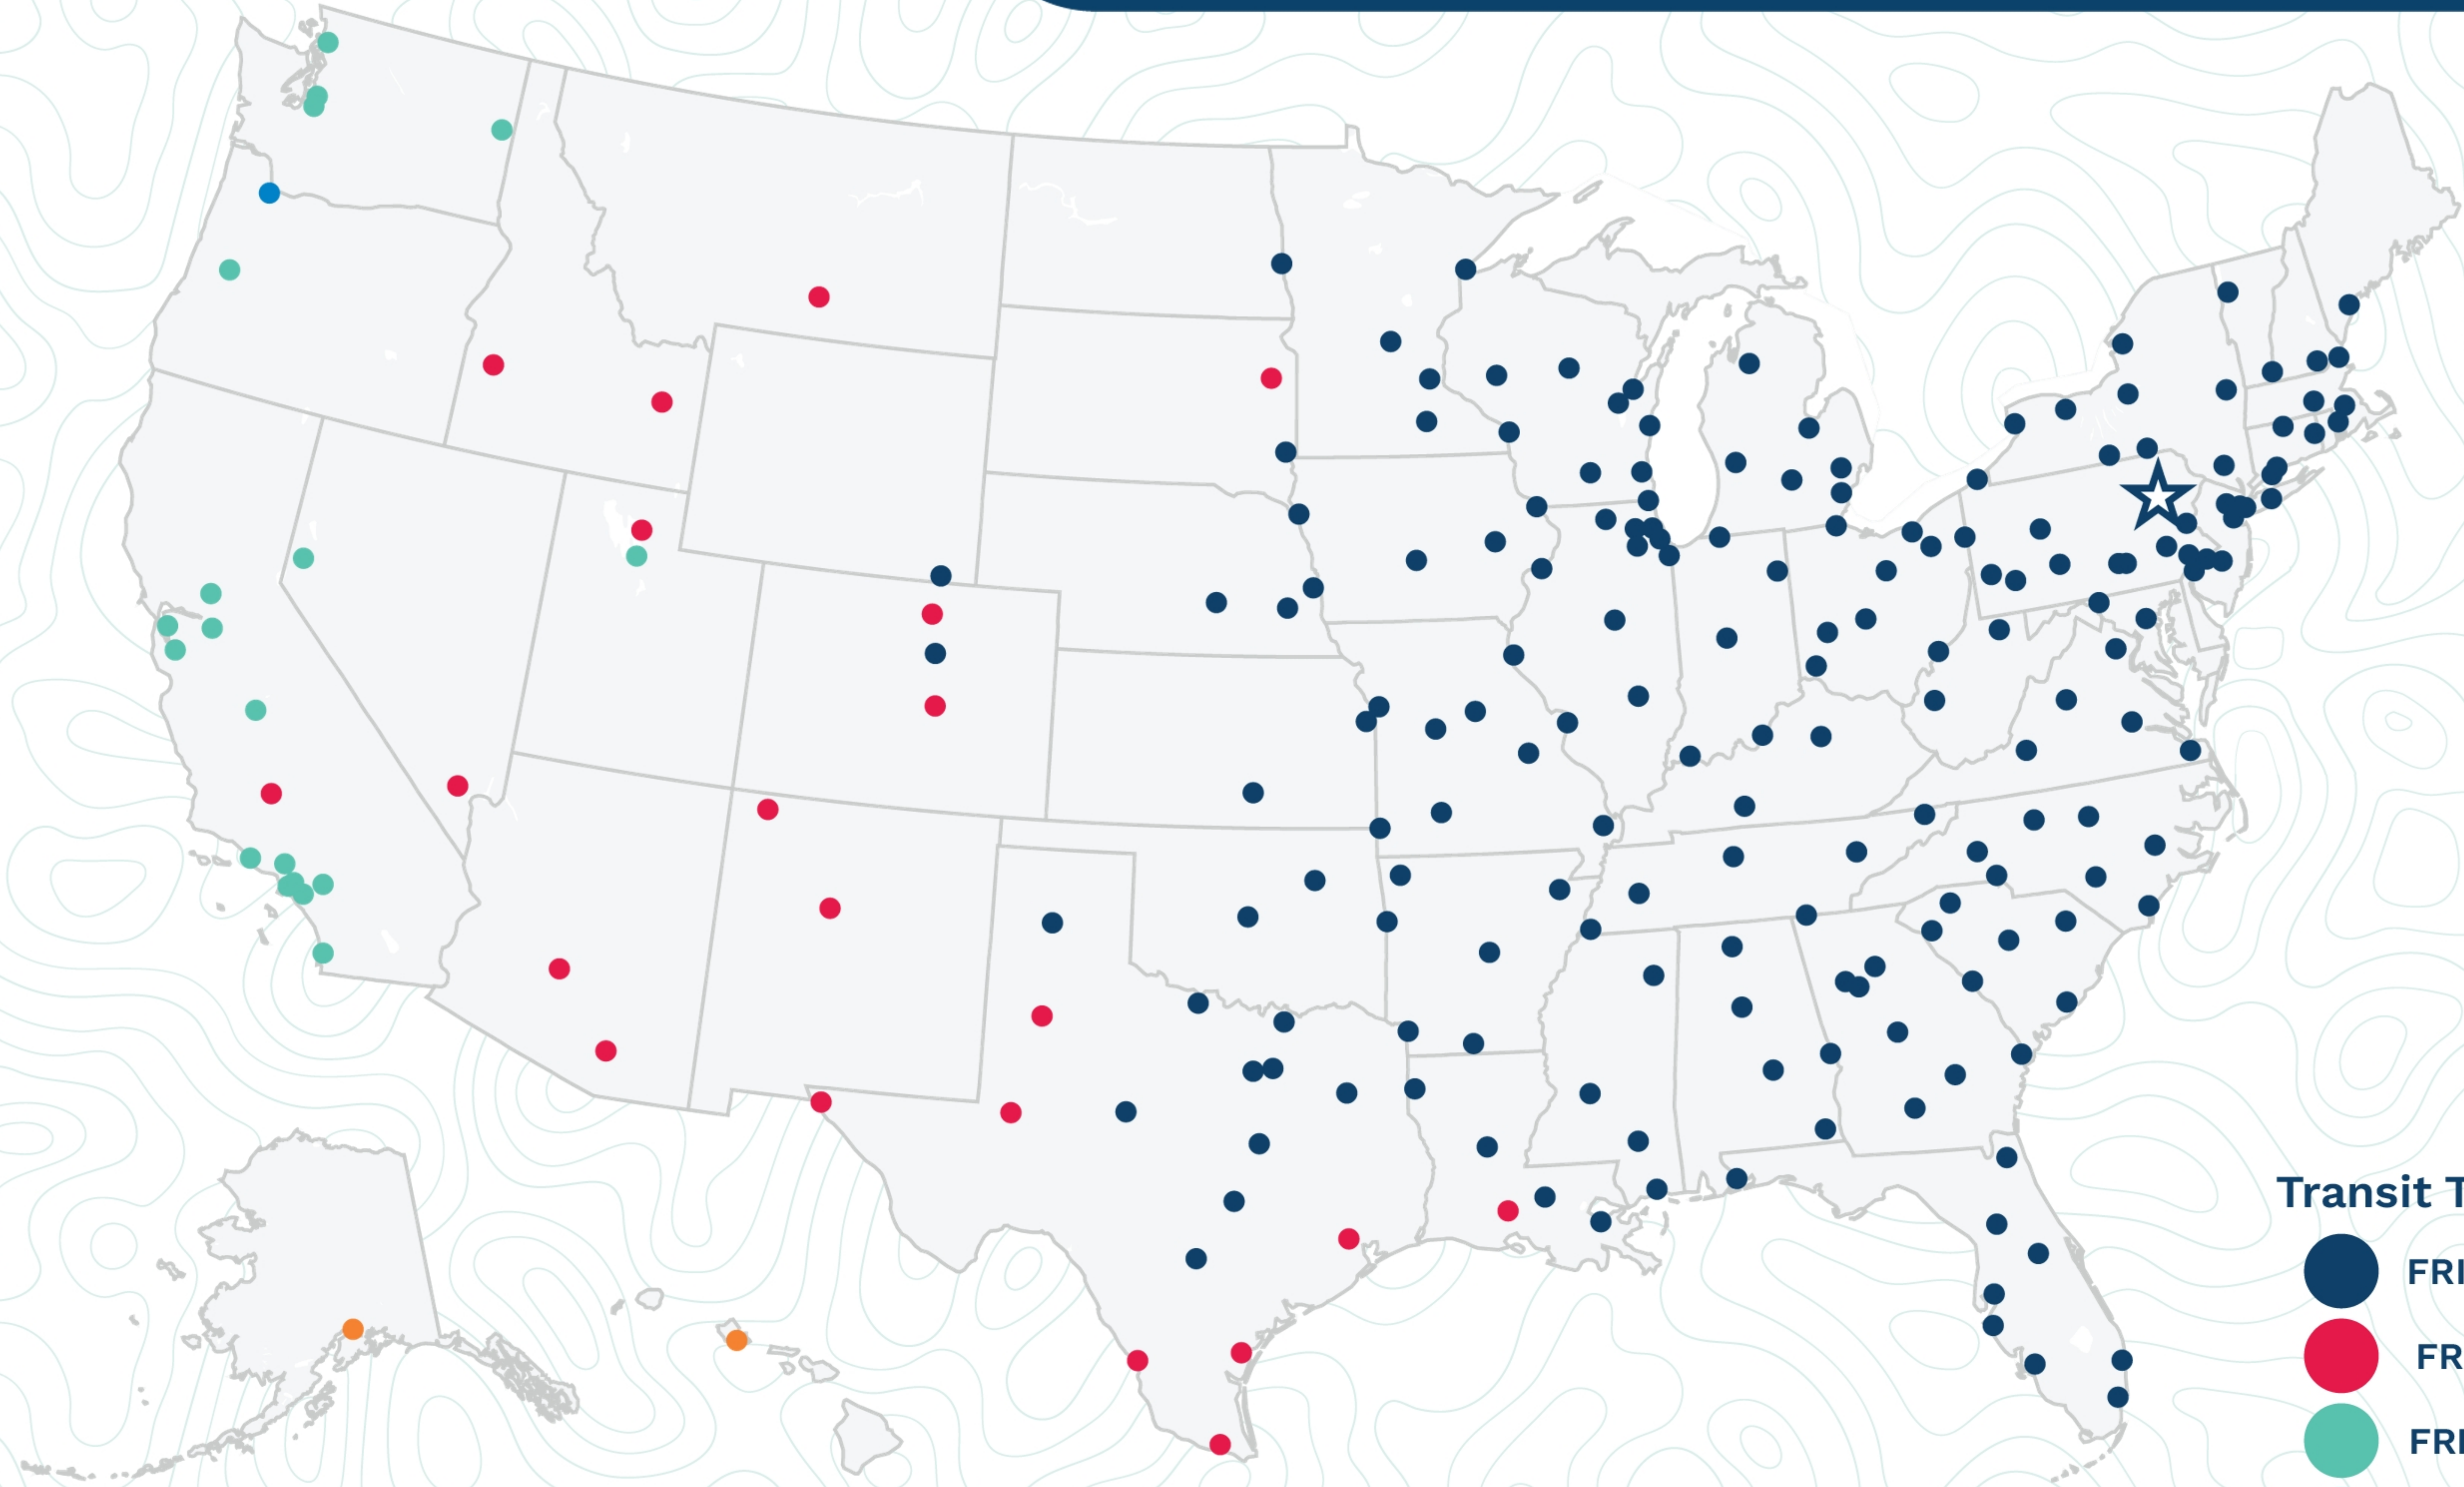

Scranton

40 New Frederick St  
Wilkes-barre, PA 18702  
(570) 822-6800

Transit Times\*

- FRI-MON
- FRI-TUE
- FRI-WED
- FRI-THU
- FRI-FRI
- 1 WEEK +

\*Map graphically represents outbound transit times to service centers and is for illustrative purposes only.