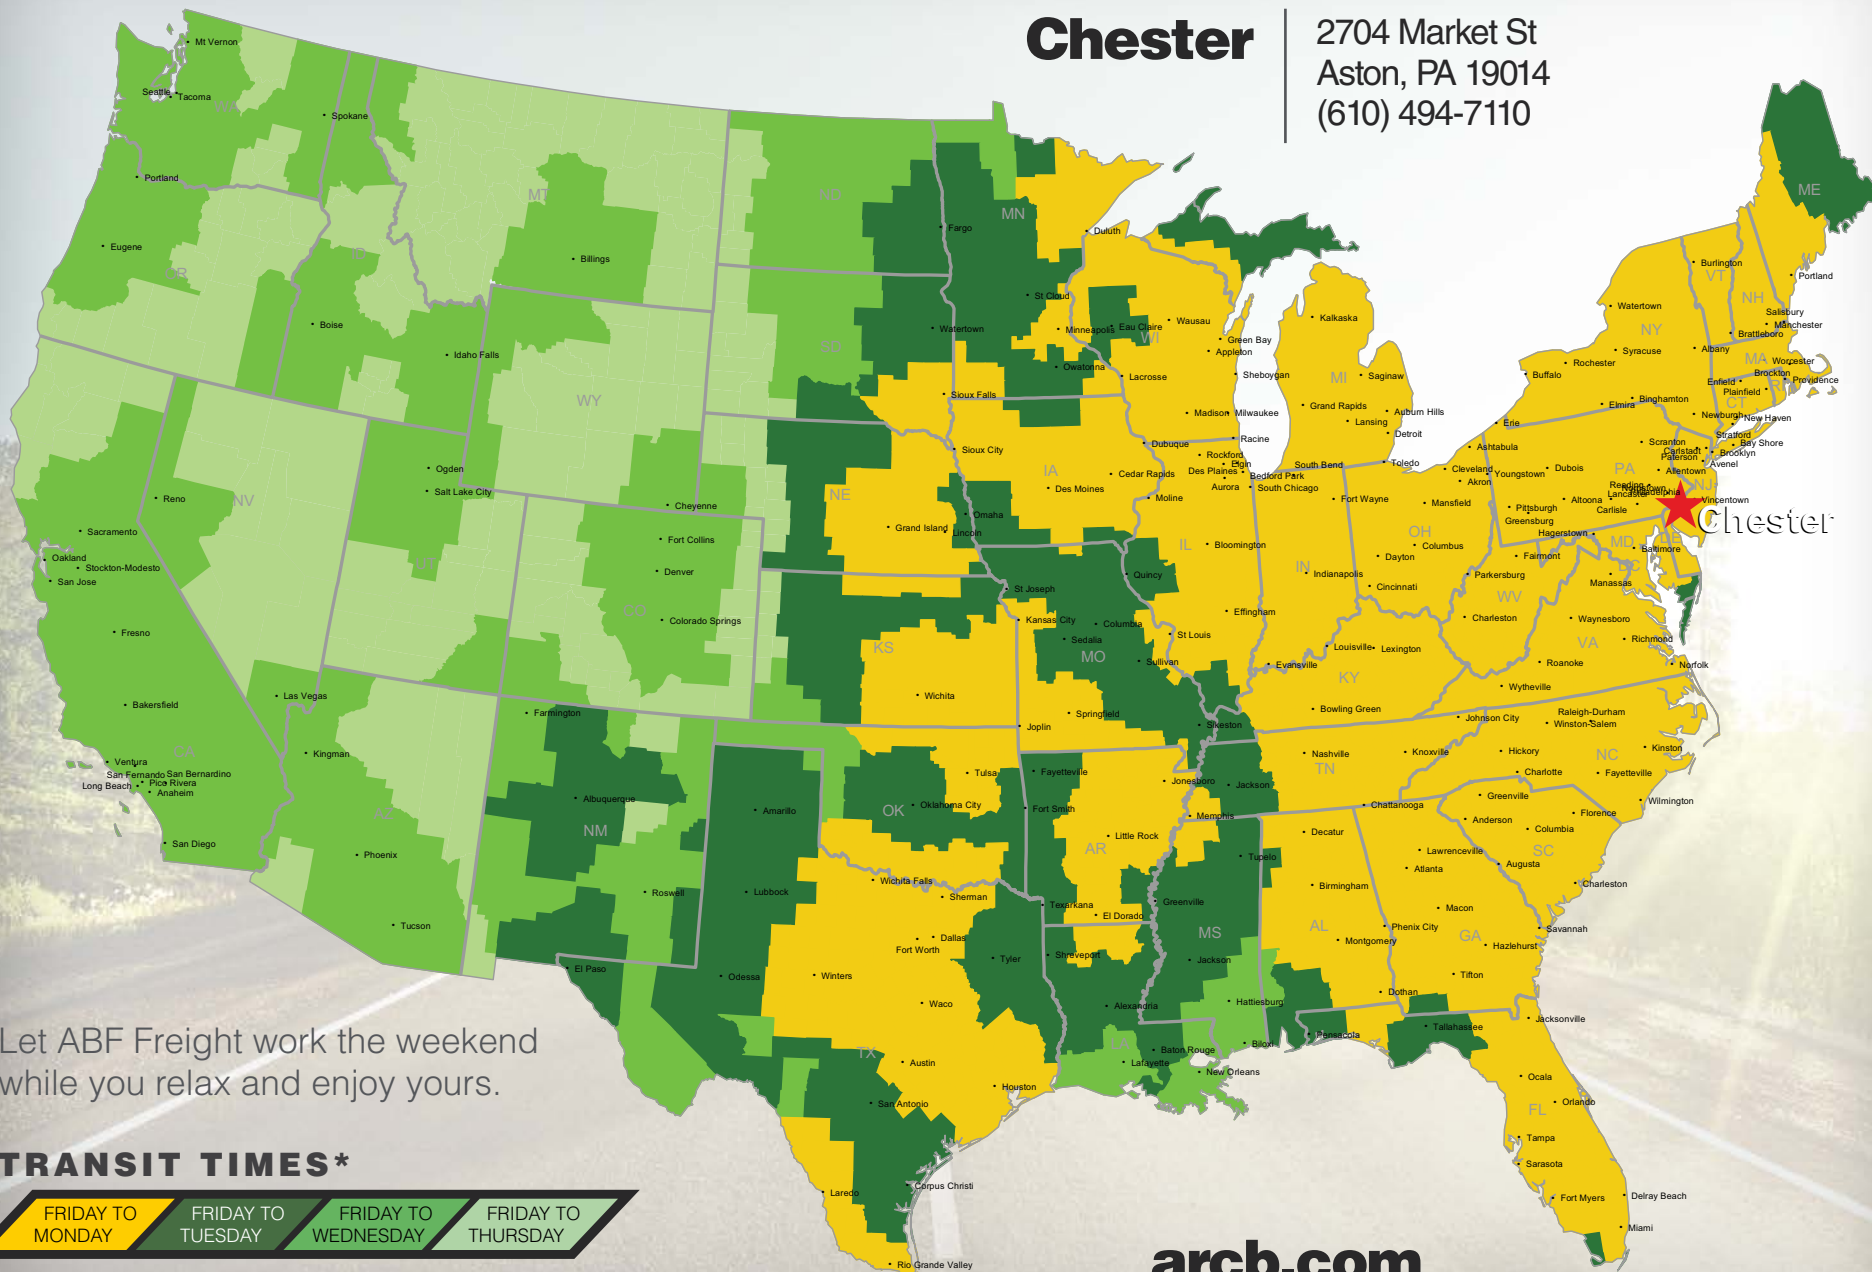

### Chester

2704 Market St  
Aston, PA 19014  
(610) 494-7110

Let ABF Freight work the weekend while you relax and enjoy yours.

#### TRANSIT TIMES\*

FRIDAY TO MONDAY

FRIDAY TO TUESDAY

FRIDAY TO WEDNESDAY

FRIDAY TO THURSDAY

\*Map graphically represents outbound transit times to service centers and is for illustrative purposes only. For a specific transit request, visit [arcb.com](http://arcb.com) or contact your account manager.