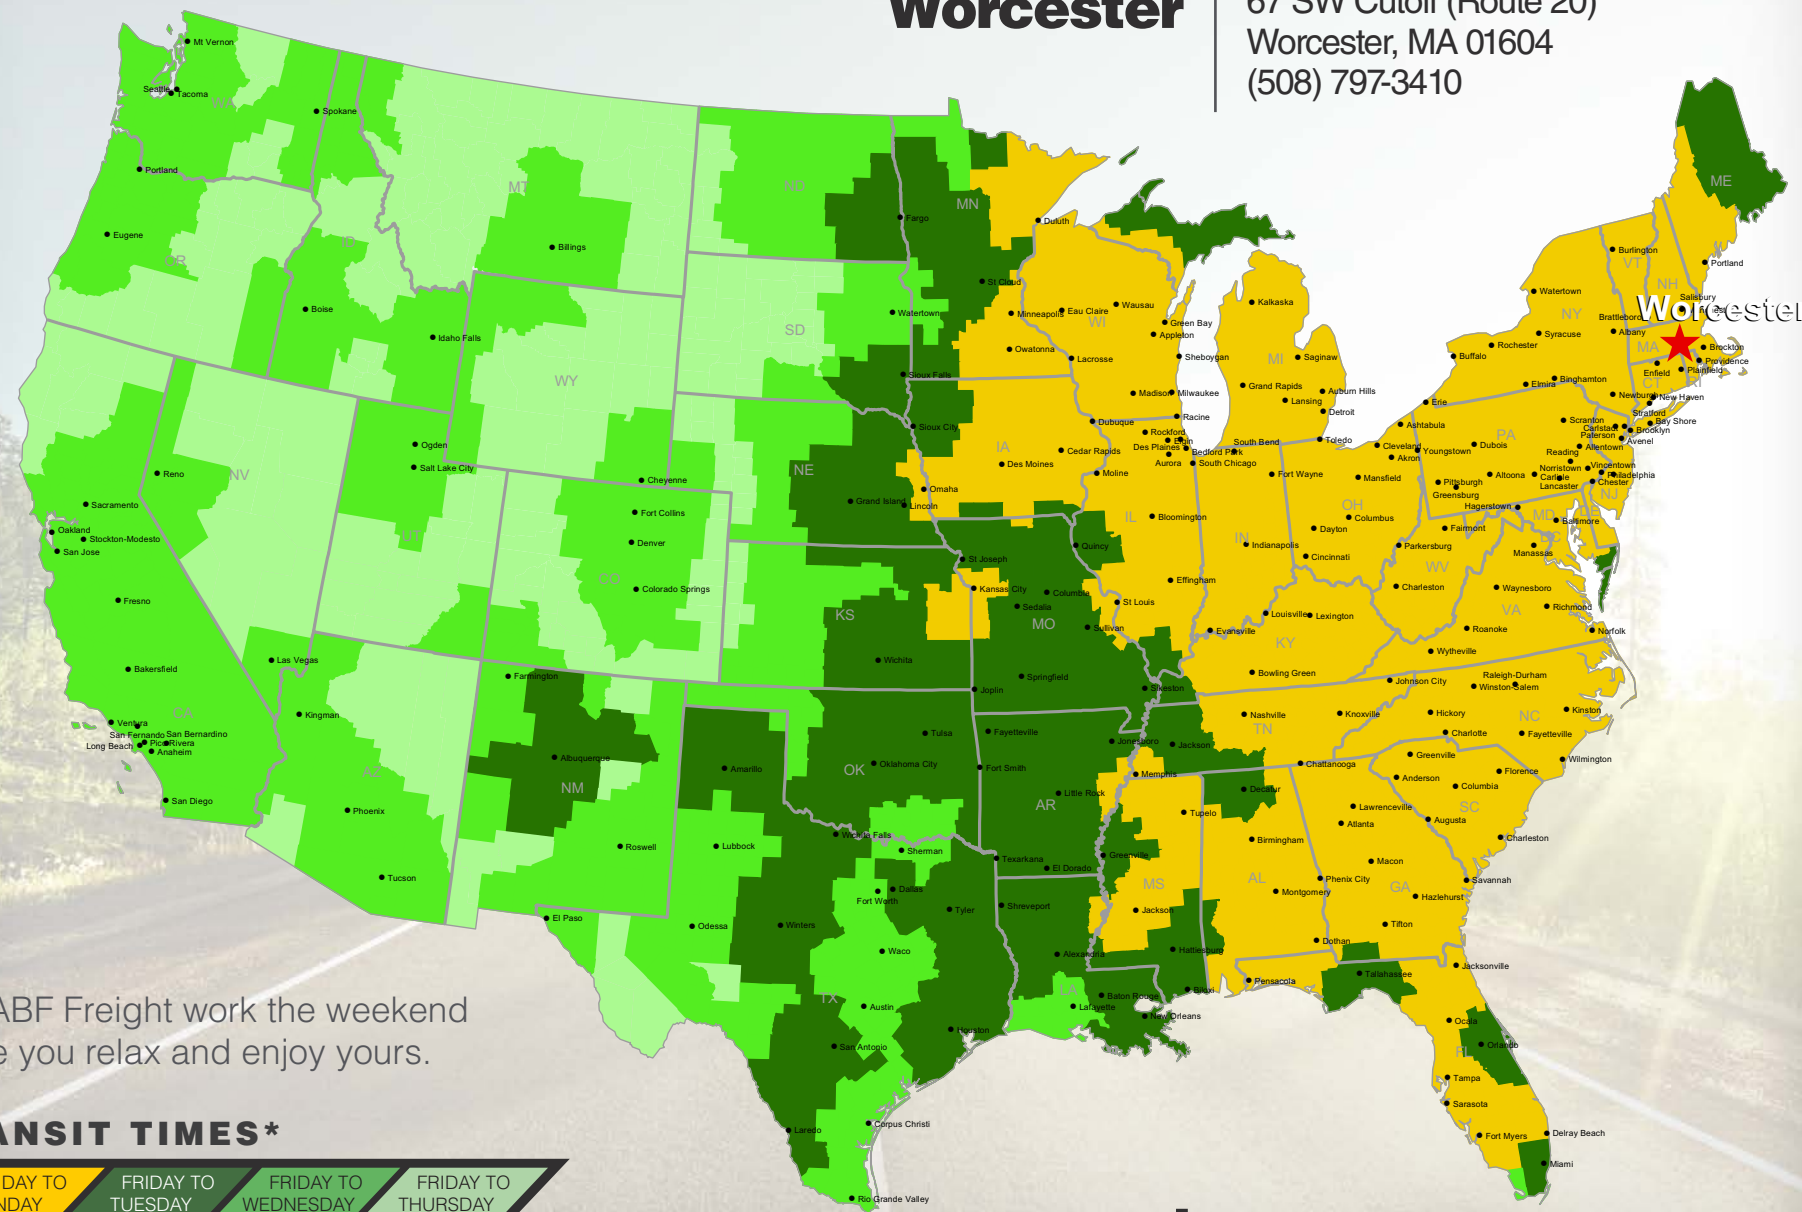

Worcester

67 SW Cutoff (Route 20)
 Worcester, MA 01604
 (508) 797-3410

Let ABF Freight work the weekend while you relax and enjoy yours.

TRANSIT TIMES*

FRIDAY TO MONDAY

FRIDAY TO TUESDAY

FRIDAY TO WEDNESDAY

FRIDAY TO THURSDAY

*Map graphically represents outbound transit times to service centers and is for illustrative purposes only. For a specific transit request, visit arcb.com or contact your account manager.