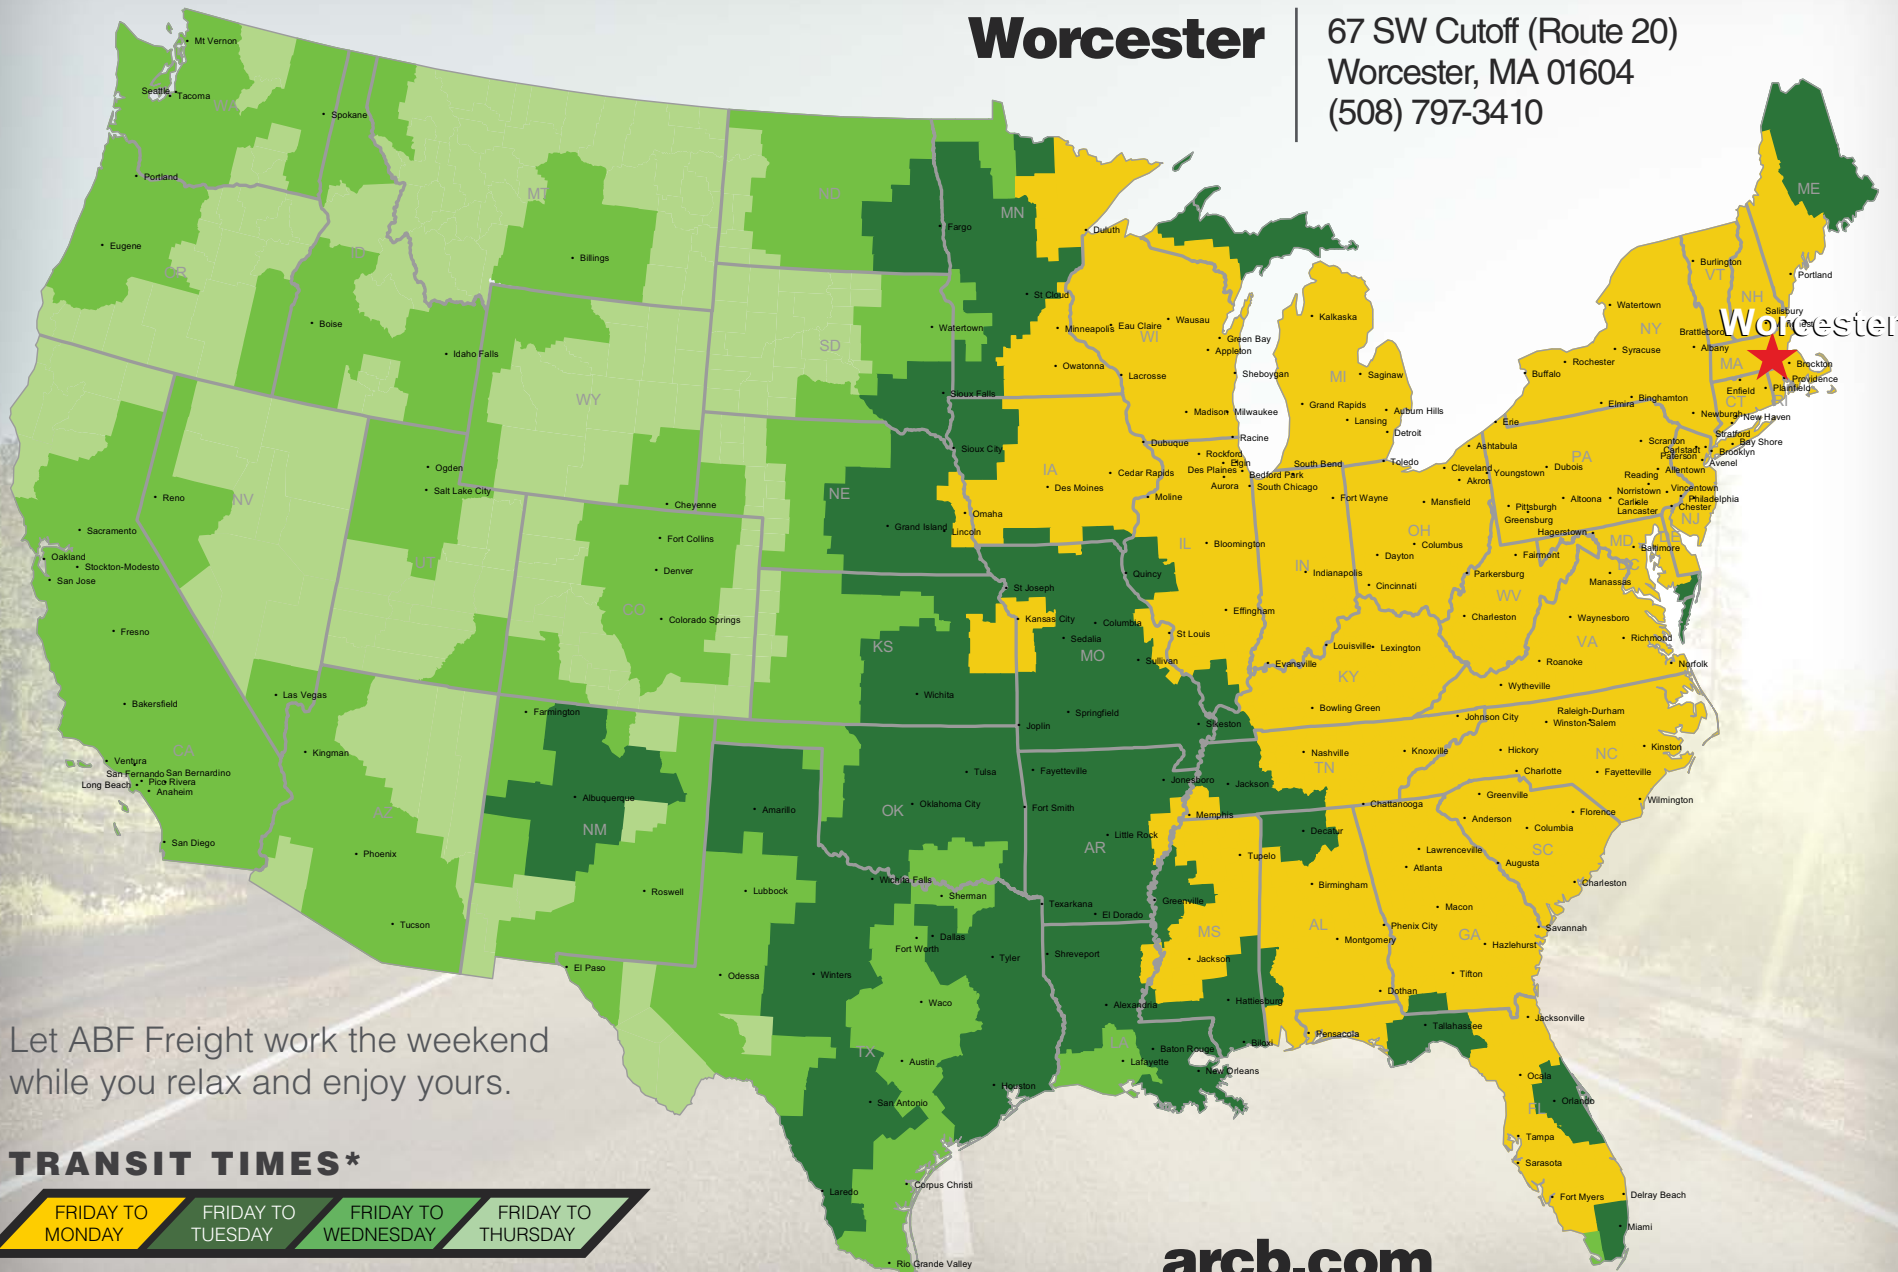

### Worcester

67 SW Cutoff (Route 20)  
Worcester, MA 01604  
(508) 797-3410

Let ABF Freight work the weekend while you relax and enjoy yours.

#### TRANSIT TIMES\*

FRIDAY TO MONDAY

FRIDAY TO TUESDAY

FRIDAY TO WEDNESDAY

FRIDAY TO THURSDAY

\*Map graphically represents outbound transit times to service centers and is for illustrative purposes only. For a specific transit request, visit [arcb.com](http://arcb.com) or contact your account manager.

[arcb.com](http://arcb.com)

022018-186