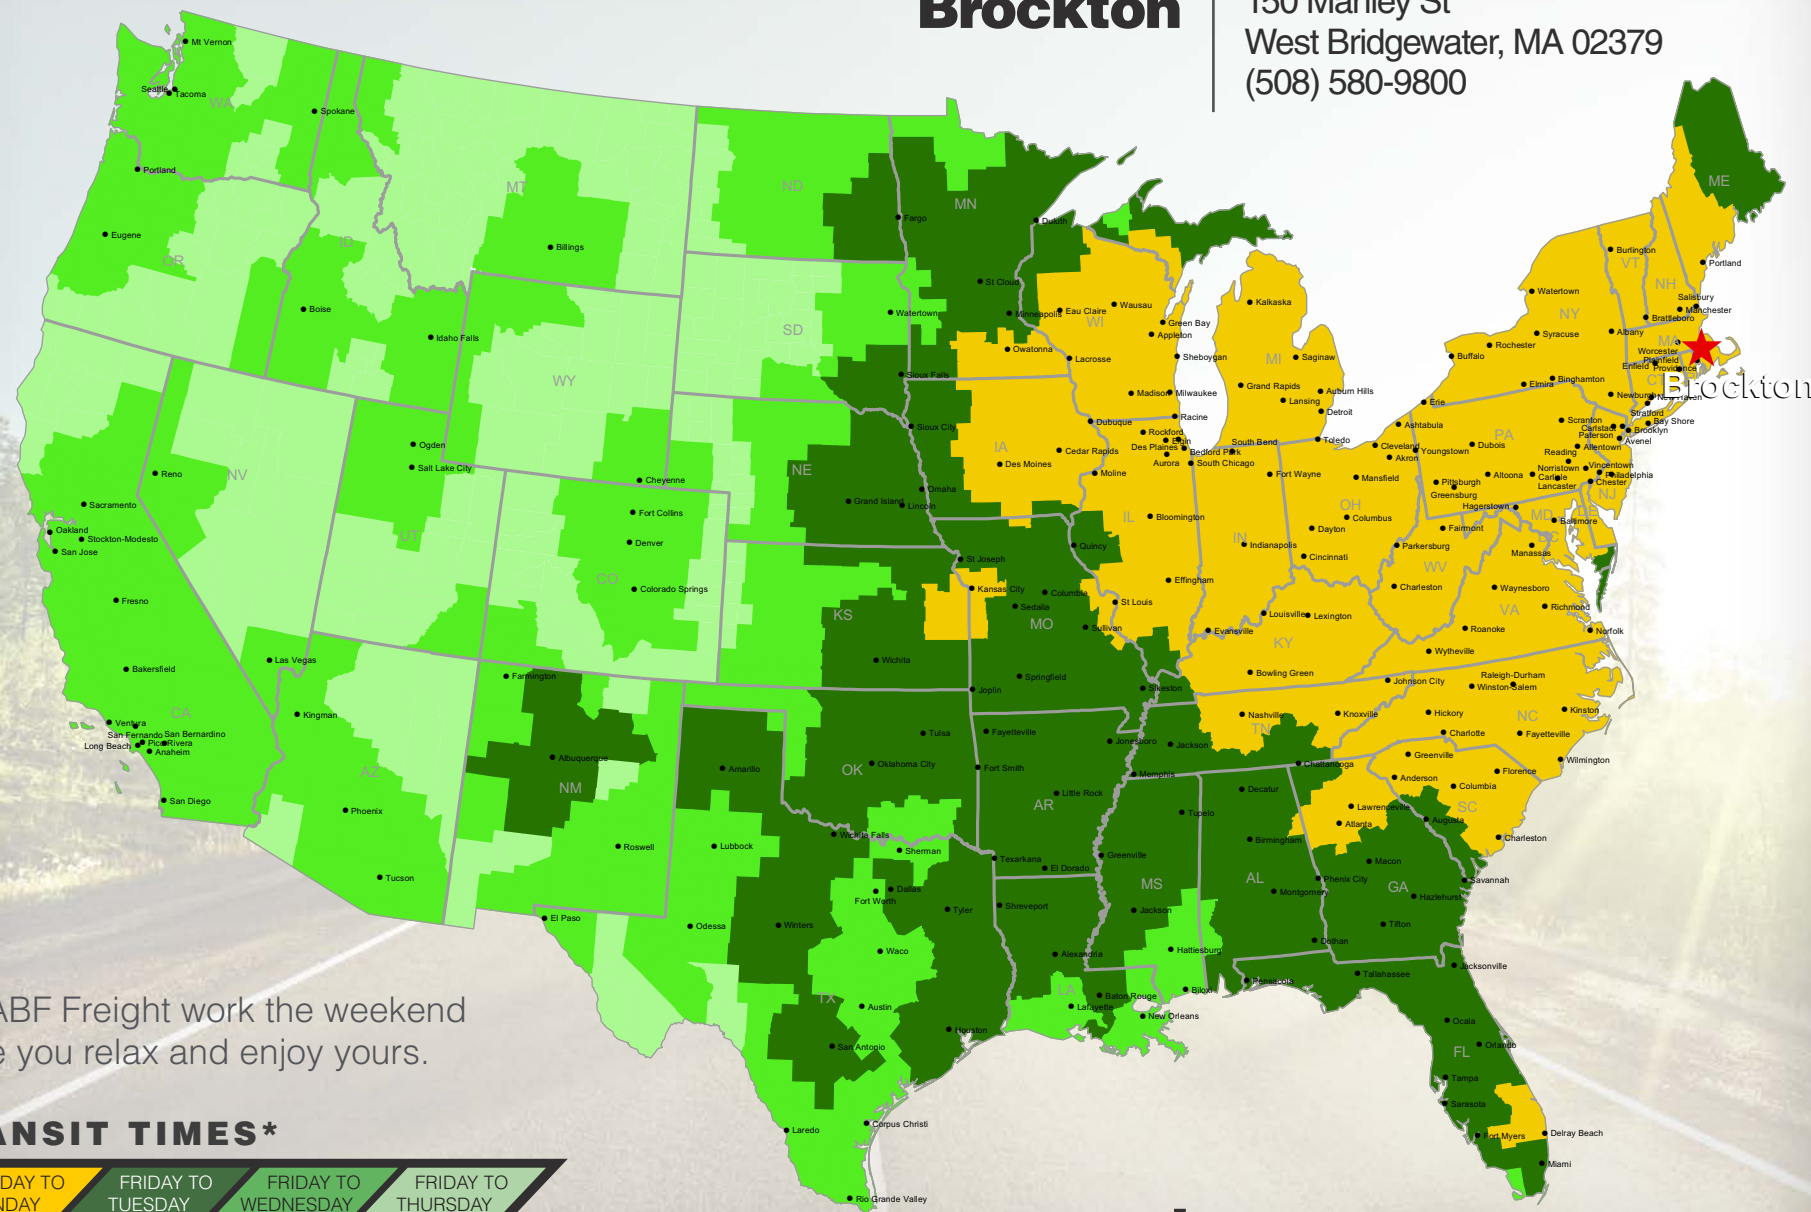

Brockton

150 Manley St
West Bridgewater, MA 02379
(508) 580-9800

Let ABF Freight work the weekend while you relax and enjoy yours.

TRANSIT TIMES*

FRIDAY TO MONDAY

FRIDAY TO TUESDAY

FRIDAY TO WEDNESDAY

FRIDAY TO THURSDAY

*Map graphically represents outbound transit times to service centers and is for illustrative purposes only. For a specific transit request, visit arcb.com or contact your account manager.

arcb.com

022018-189