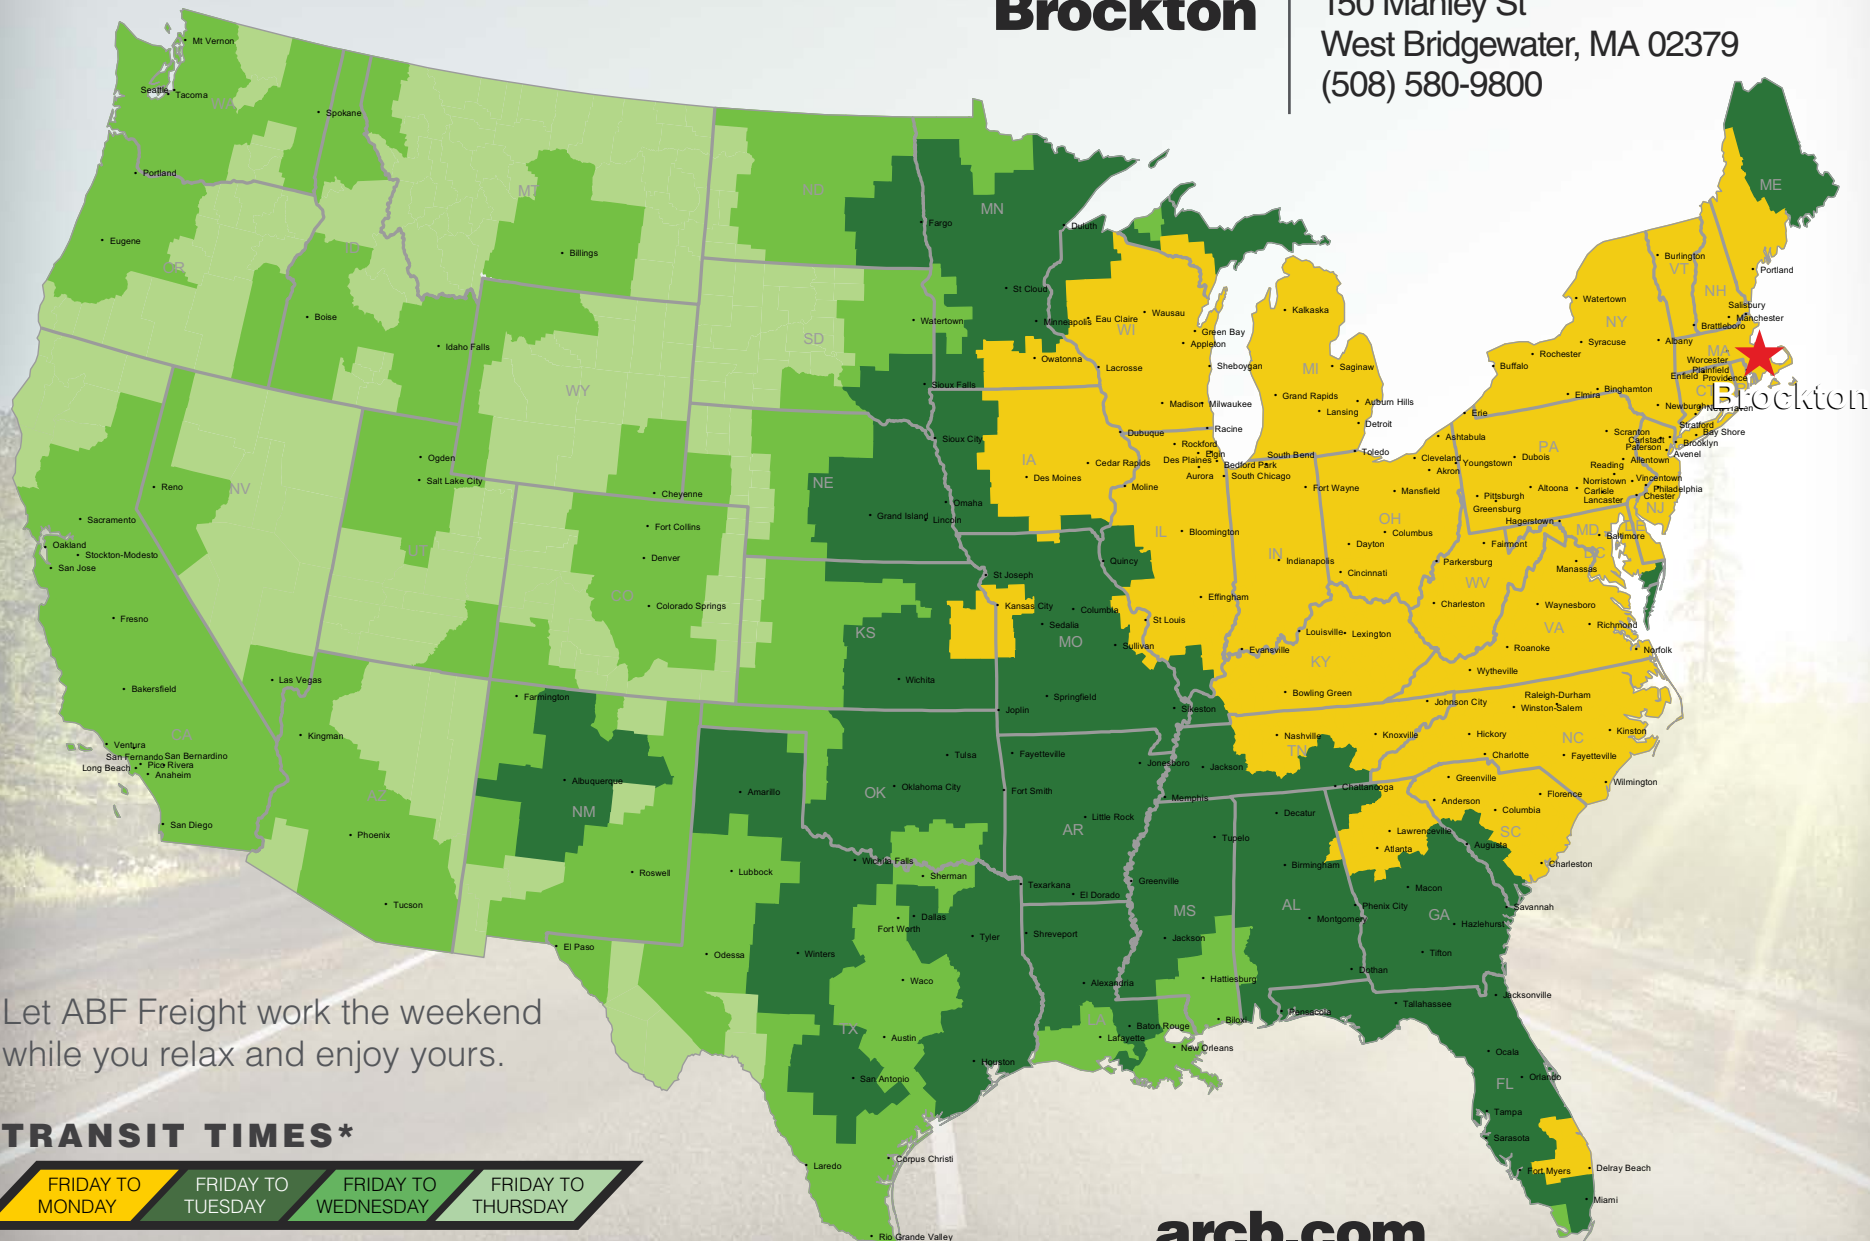

### Brockton

150 Manley St  
West Bridgewater, MA 02379  
(508) 580-9800

Let ABF Freight work the weekend while you relax and enjoy yours.

#### TRANSIT TIMES\*

FRIDAY TO MONDAY	FRIDAY TO TUESDAY	FRIDAY TO WEDNESDAY	FRIDAY TO THURSDAY
------------------	-------------------	---------------------	--------------------

\*Map graphically represents outbound transit times to service centers and is for illustrative purposes only. For a specific transit request, visit [arcb.com](http://arcb.com) or contact your account manager.