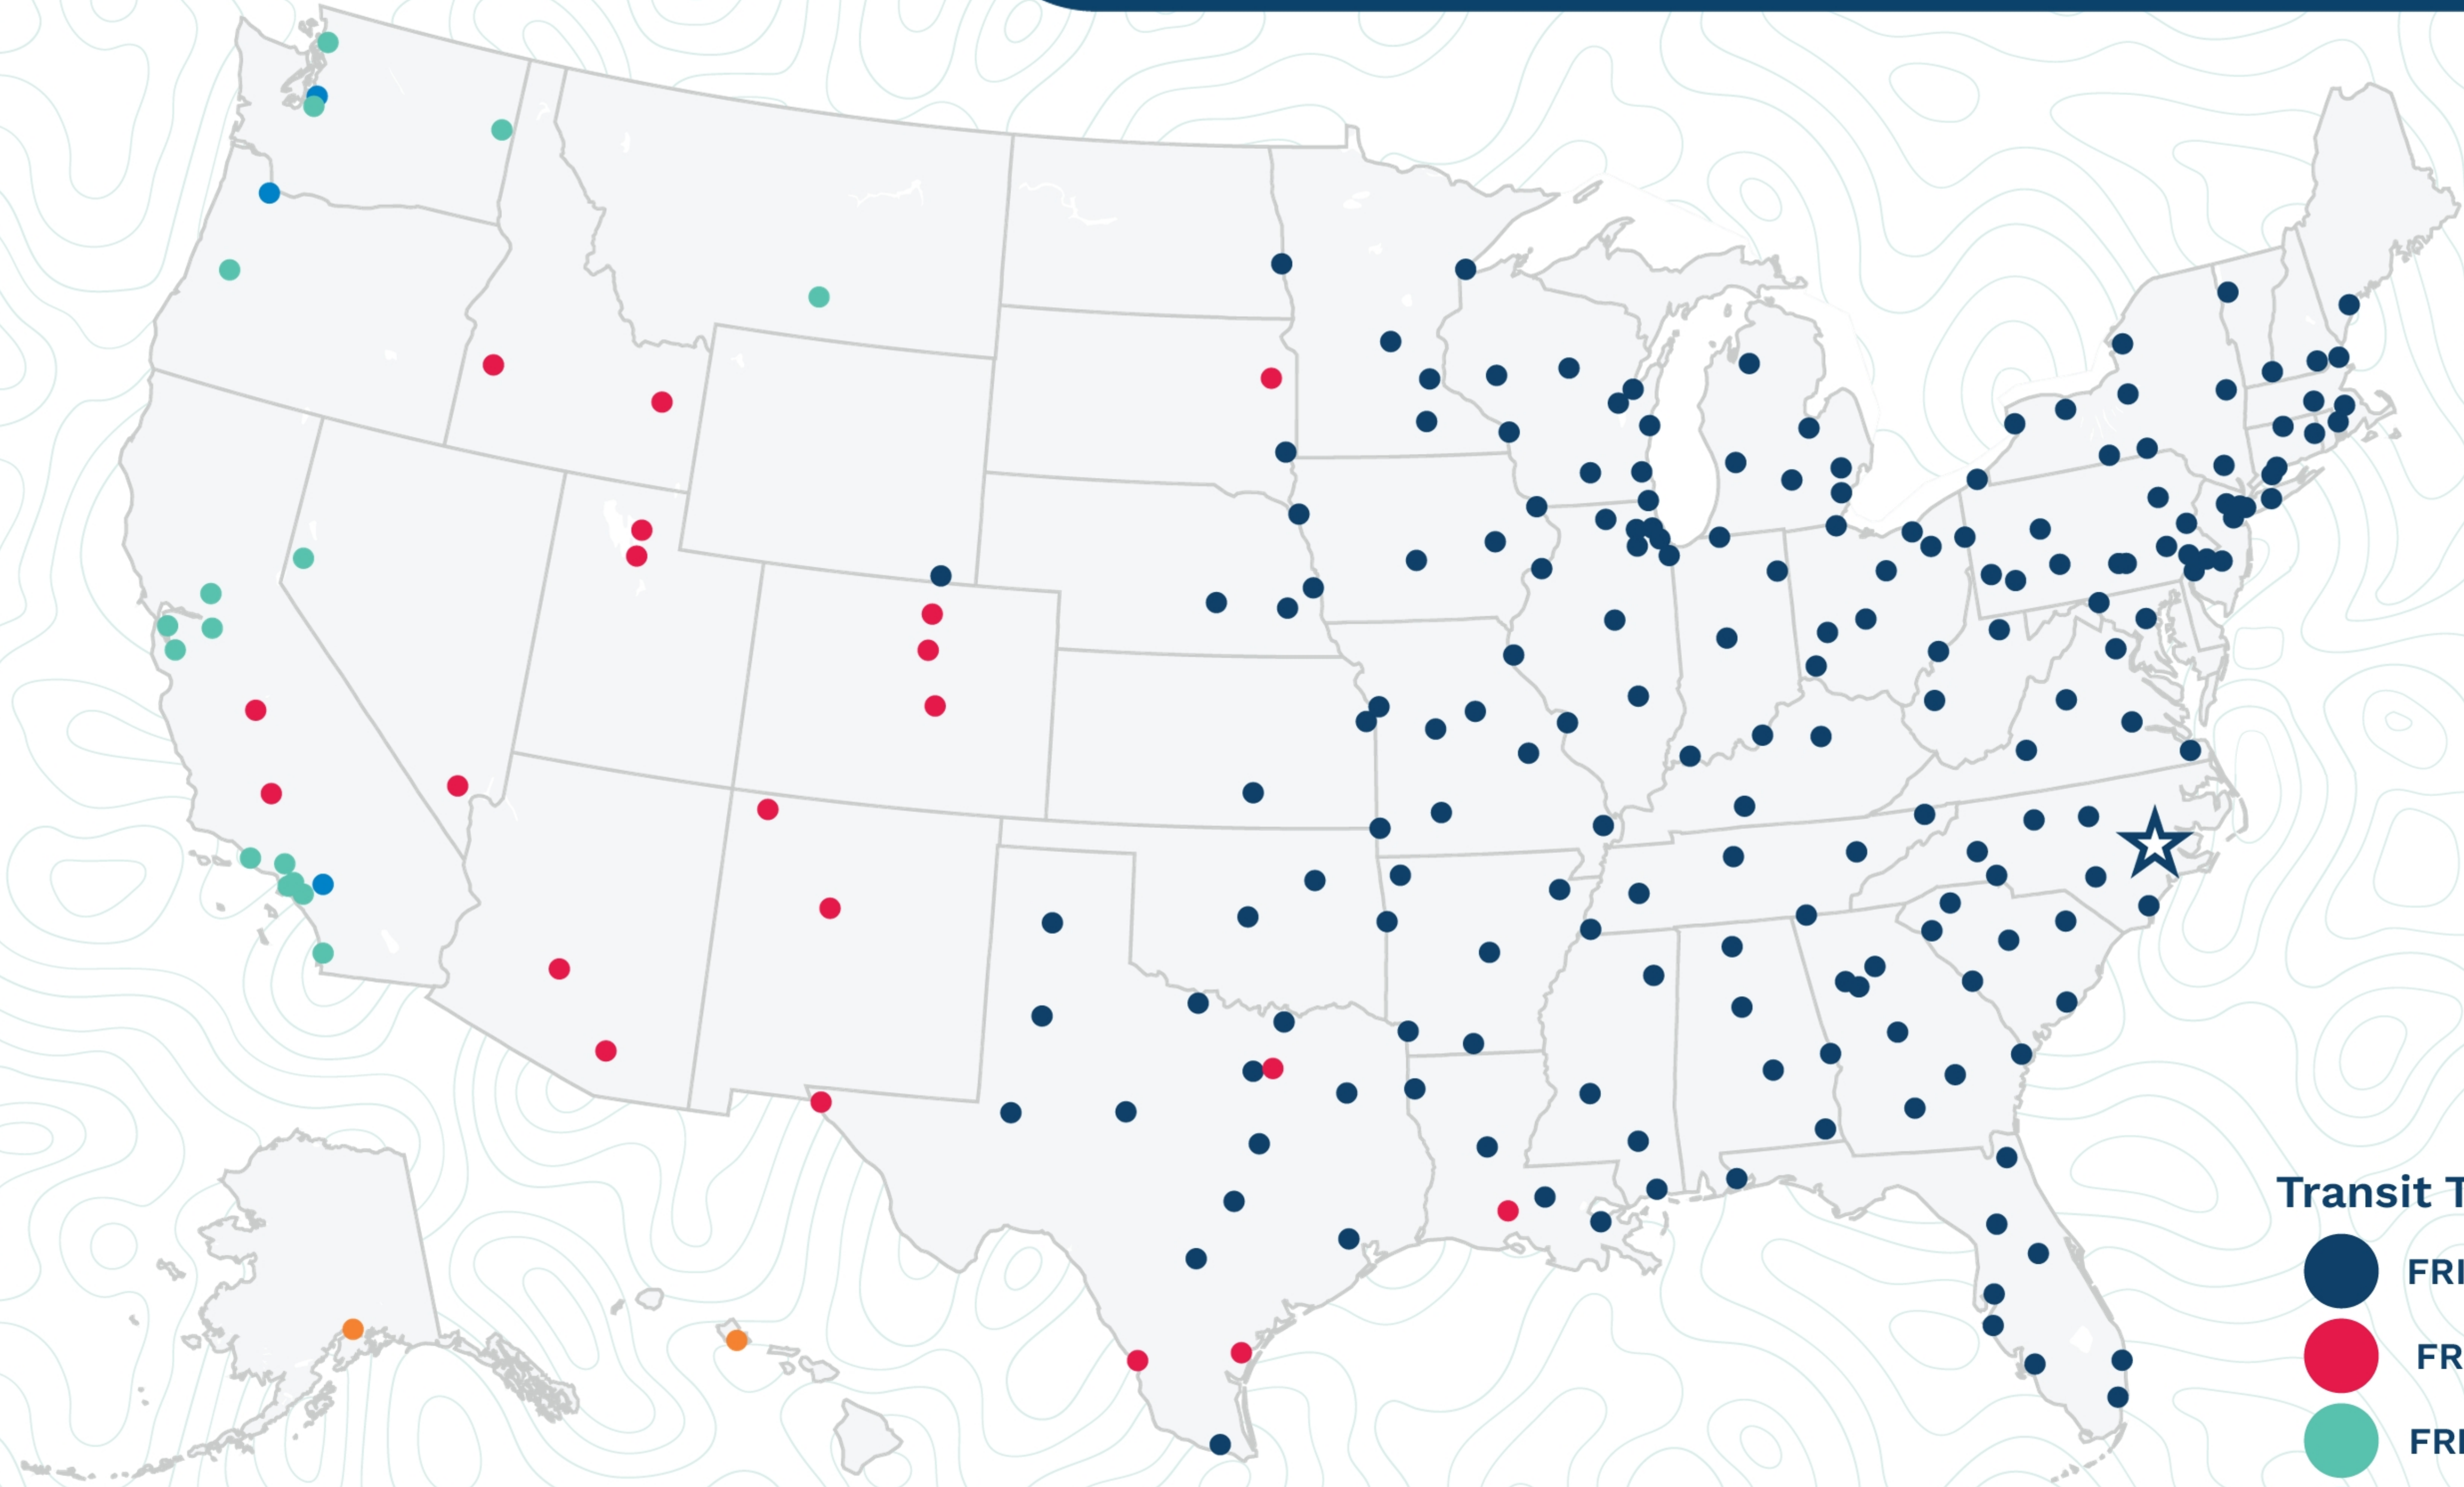

**Kinston**

1501 Cunningham Rd  
Kinston, NC 28501  
(252) 523-7625

**Transit Times\***

-  FRI-MON
-  FRI-TUE
-  FRI-WED
-  FRI-THU
-  FRI-FRI
-  1 WEEK +

\*Map graphically represents outbound transit times to service centers and is for illustrative purposes only.