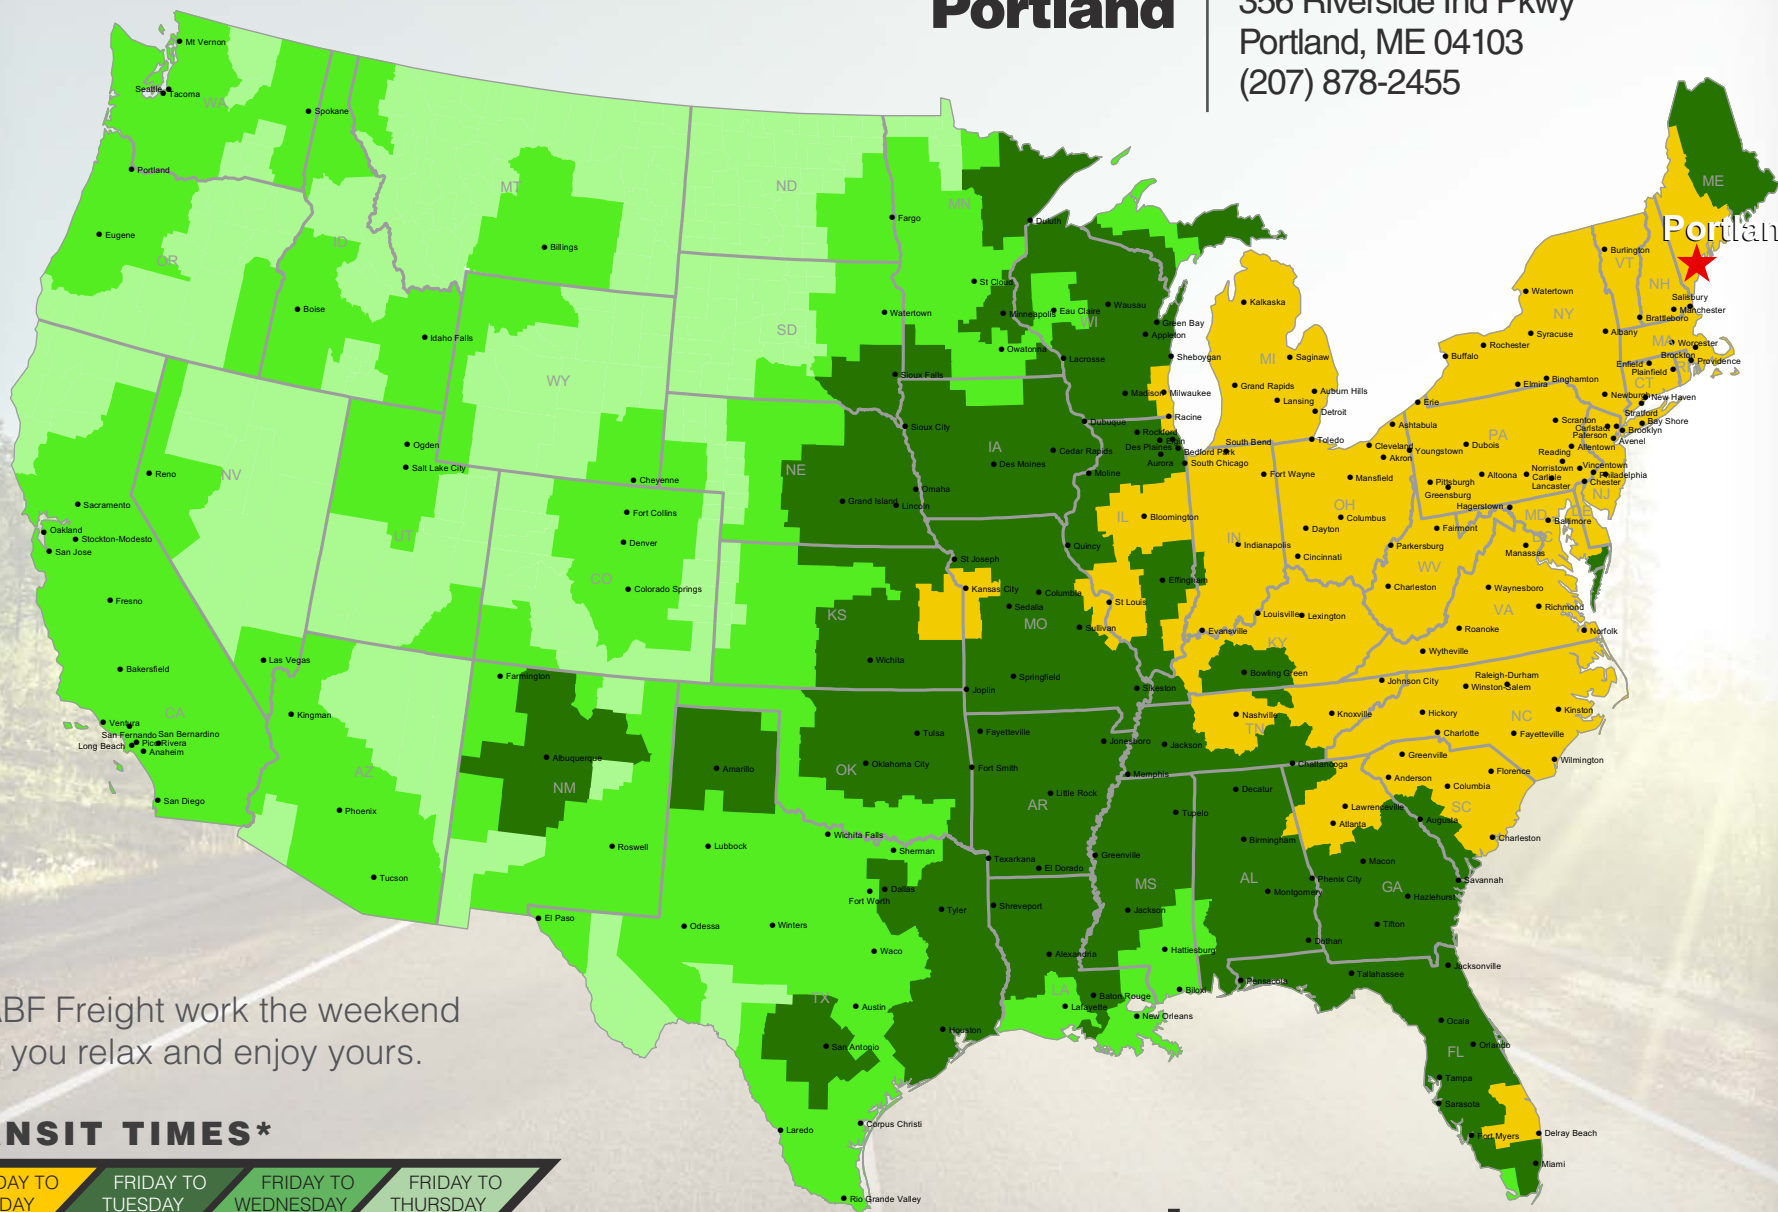

Portland

356 Riverside Ind Pkwy
Portland, ME 04103
(207) 878-2455

Portland

Let ABF Freight work the weekend while you relax and enjoy yours.

TRANSIT TIMES*

FRIDAY TO MONDAY

FRIDAY TO TUESDAY

FRIDAY TO WEDNESDAY

FRIDAY TO THURSDAY

*Map graphically represents outbound transit times to service centers and is for illustrative purposes only. For a specific transit request, visit arcb.com or contact your account manager.