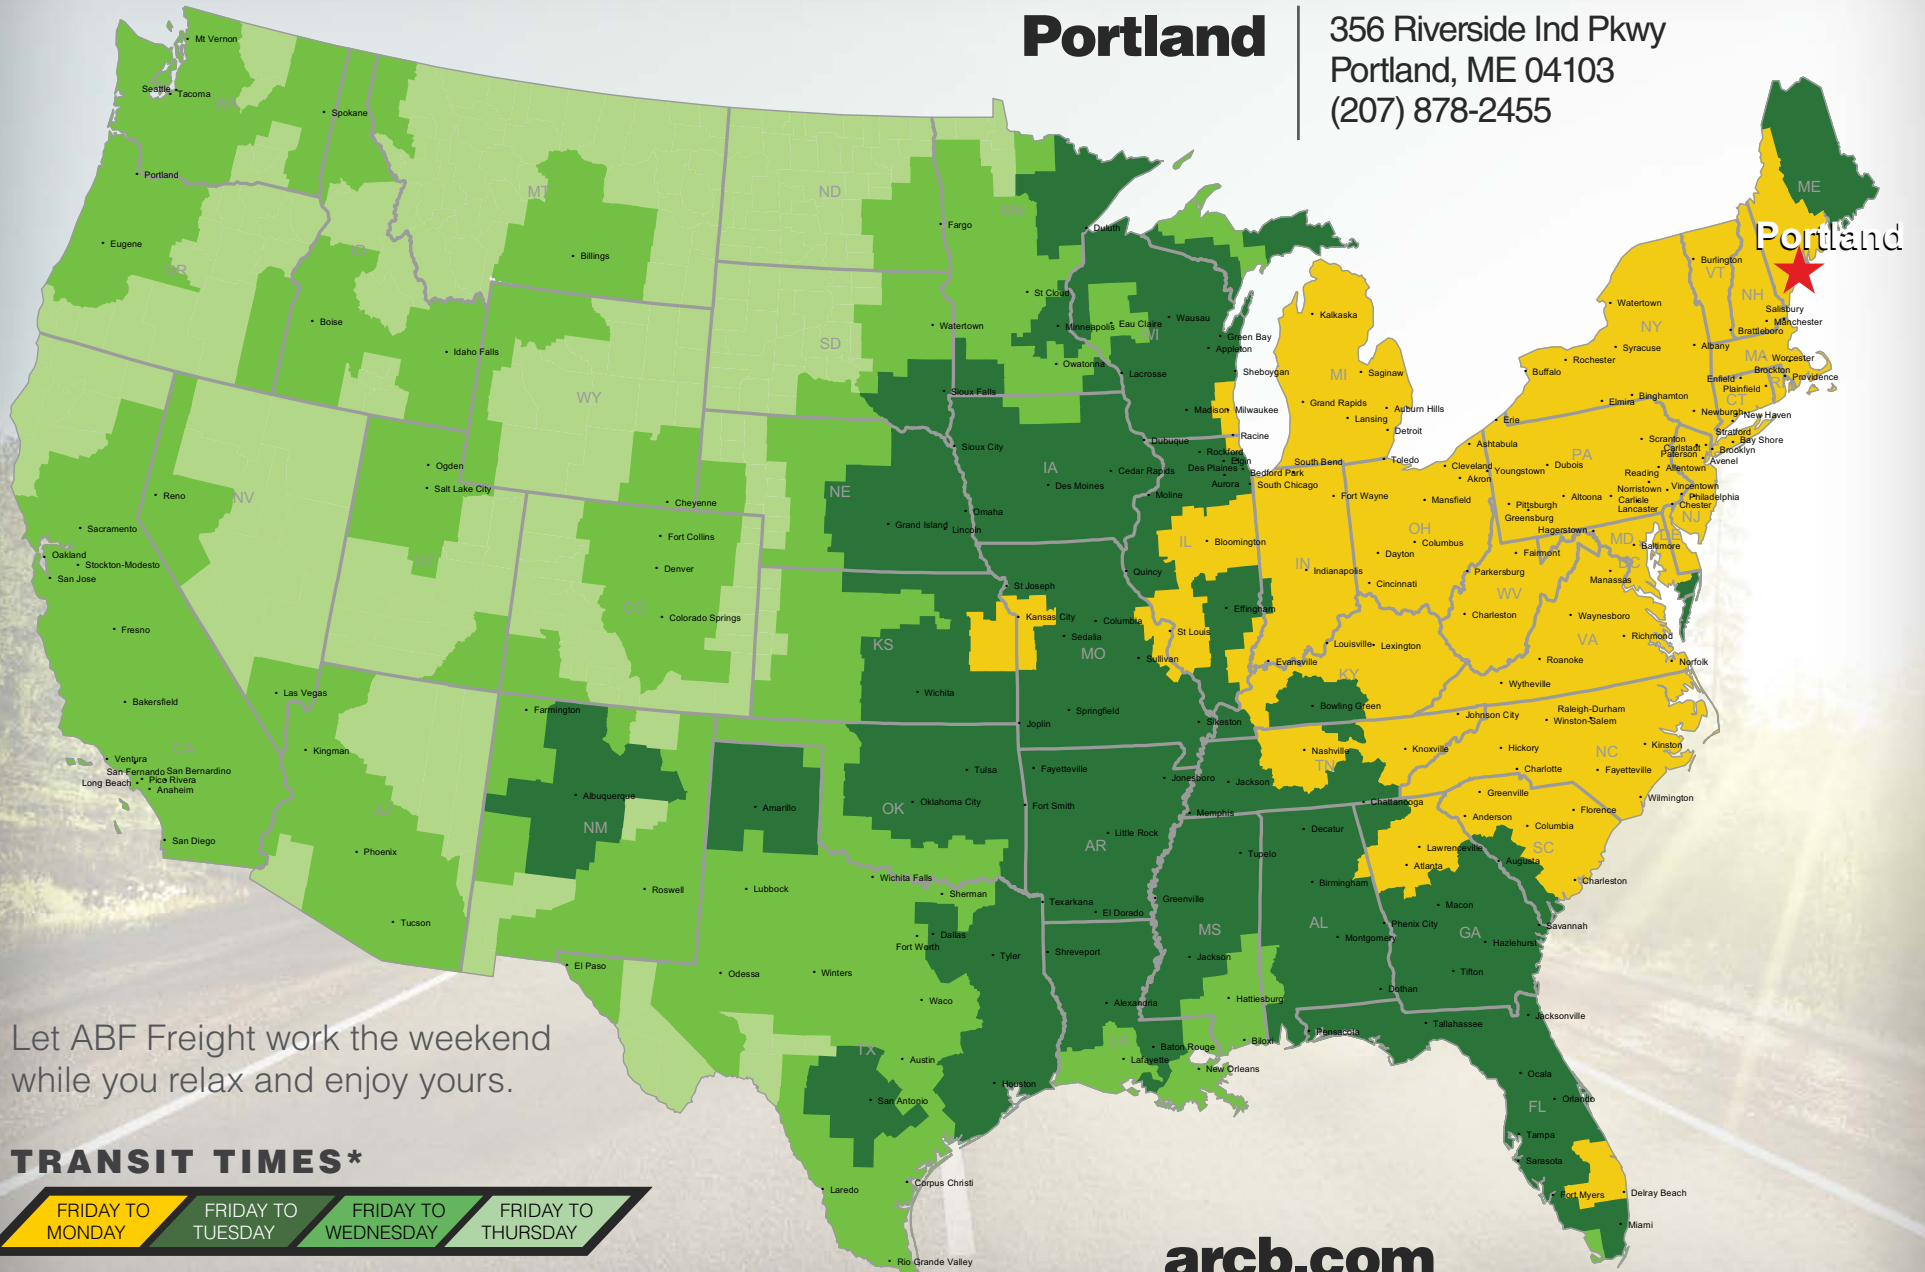

Portland

356 Riverside Ind Pkwy
Portland, ME 04103
(207) 878-2455

Portland

Let ABF Freight work the weekend while you relax and enjoy yours.

TRANSIT TIMES*

FRIDAY TO MONDAY

FRIDAY TO TUESDAY

FRIDAY TO WEDNESDAY

FRIDAY TO THURSDAY

arcb.com

*Map graphically represents outbound transit times to service centers and is for illustrative purposes only. For a specific transit request, visit arcb.com or contact your account manager.