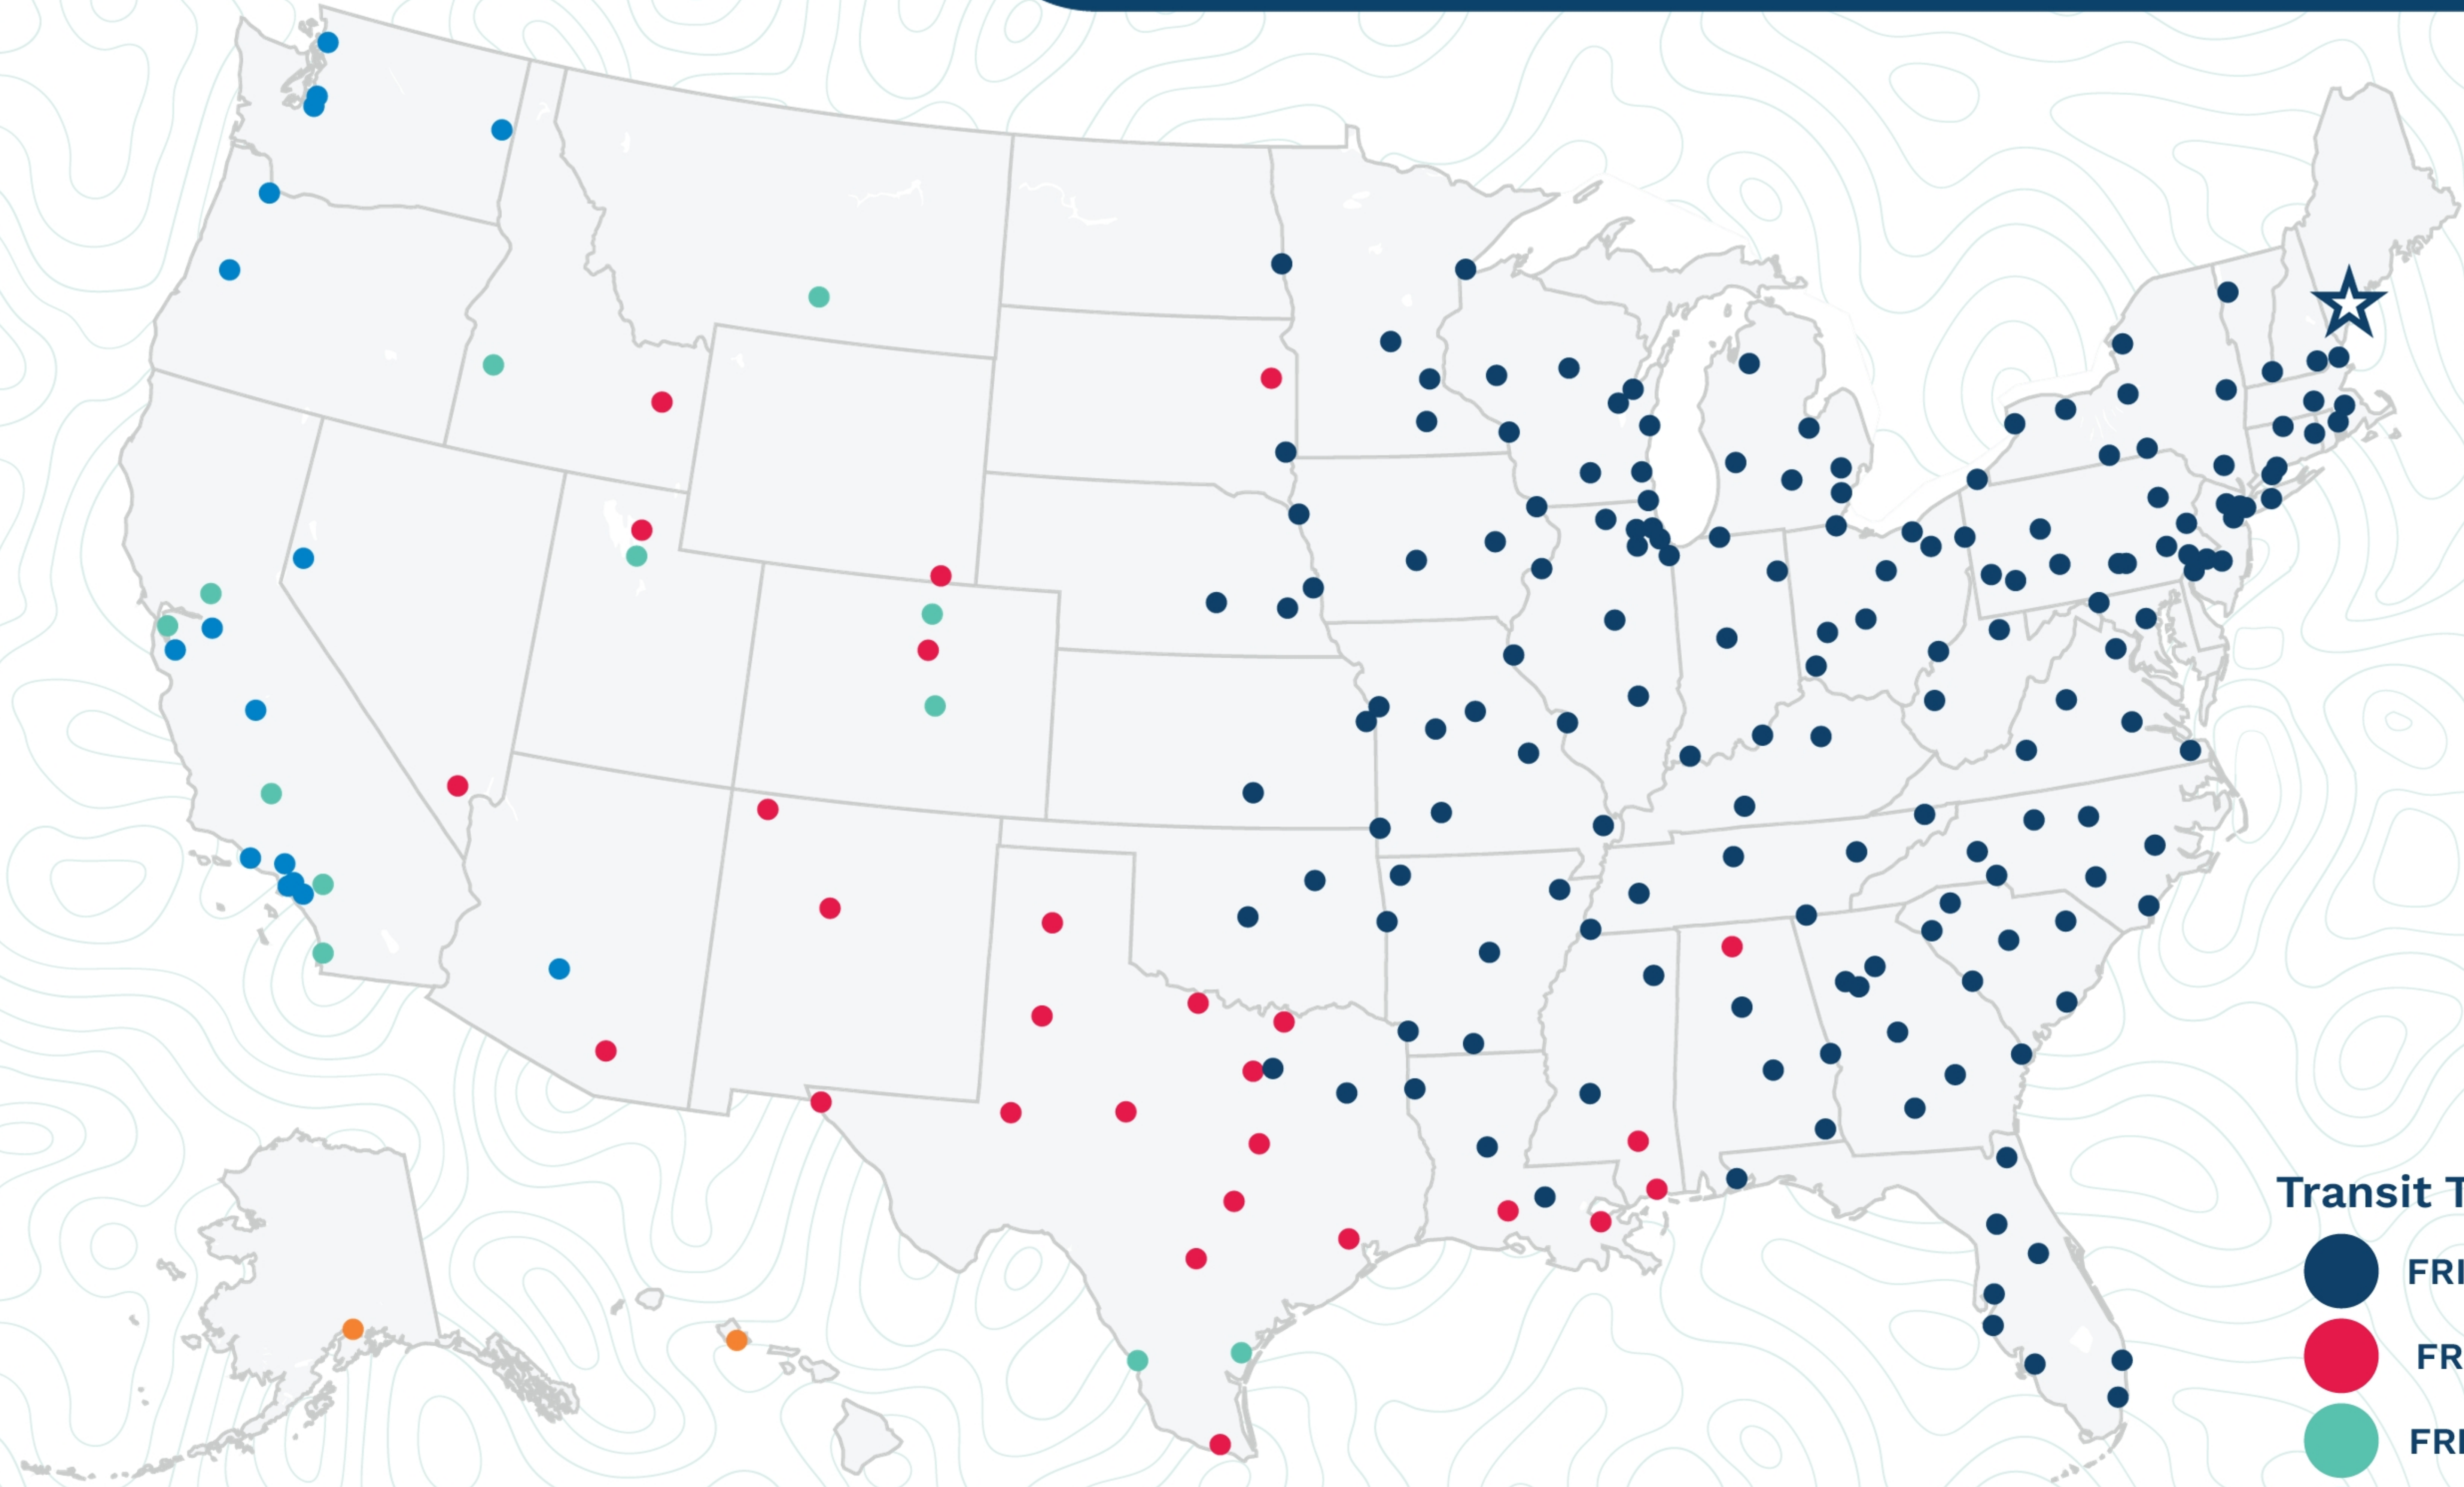

Portland

356 Riverside Indl Parkway  
Portland, ME 04103  
(207) 878-2455

Transit Times\*

- FRI-MON
- FRI-TUE
- FRI-WED
- FRI-THU
- FRI-FRI
- 1 WEEK +

\*Map graphically represents outbound transit times to service centers and is for illustrative purposes only.