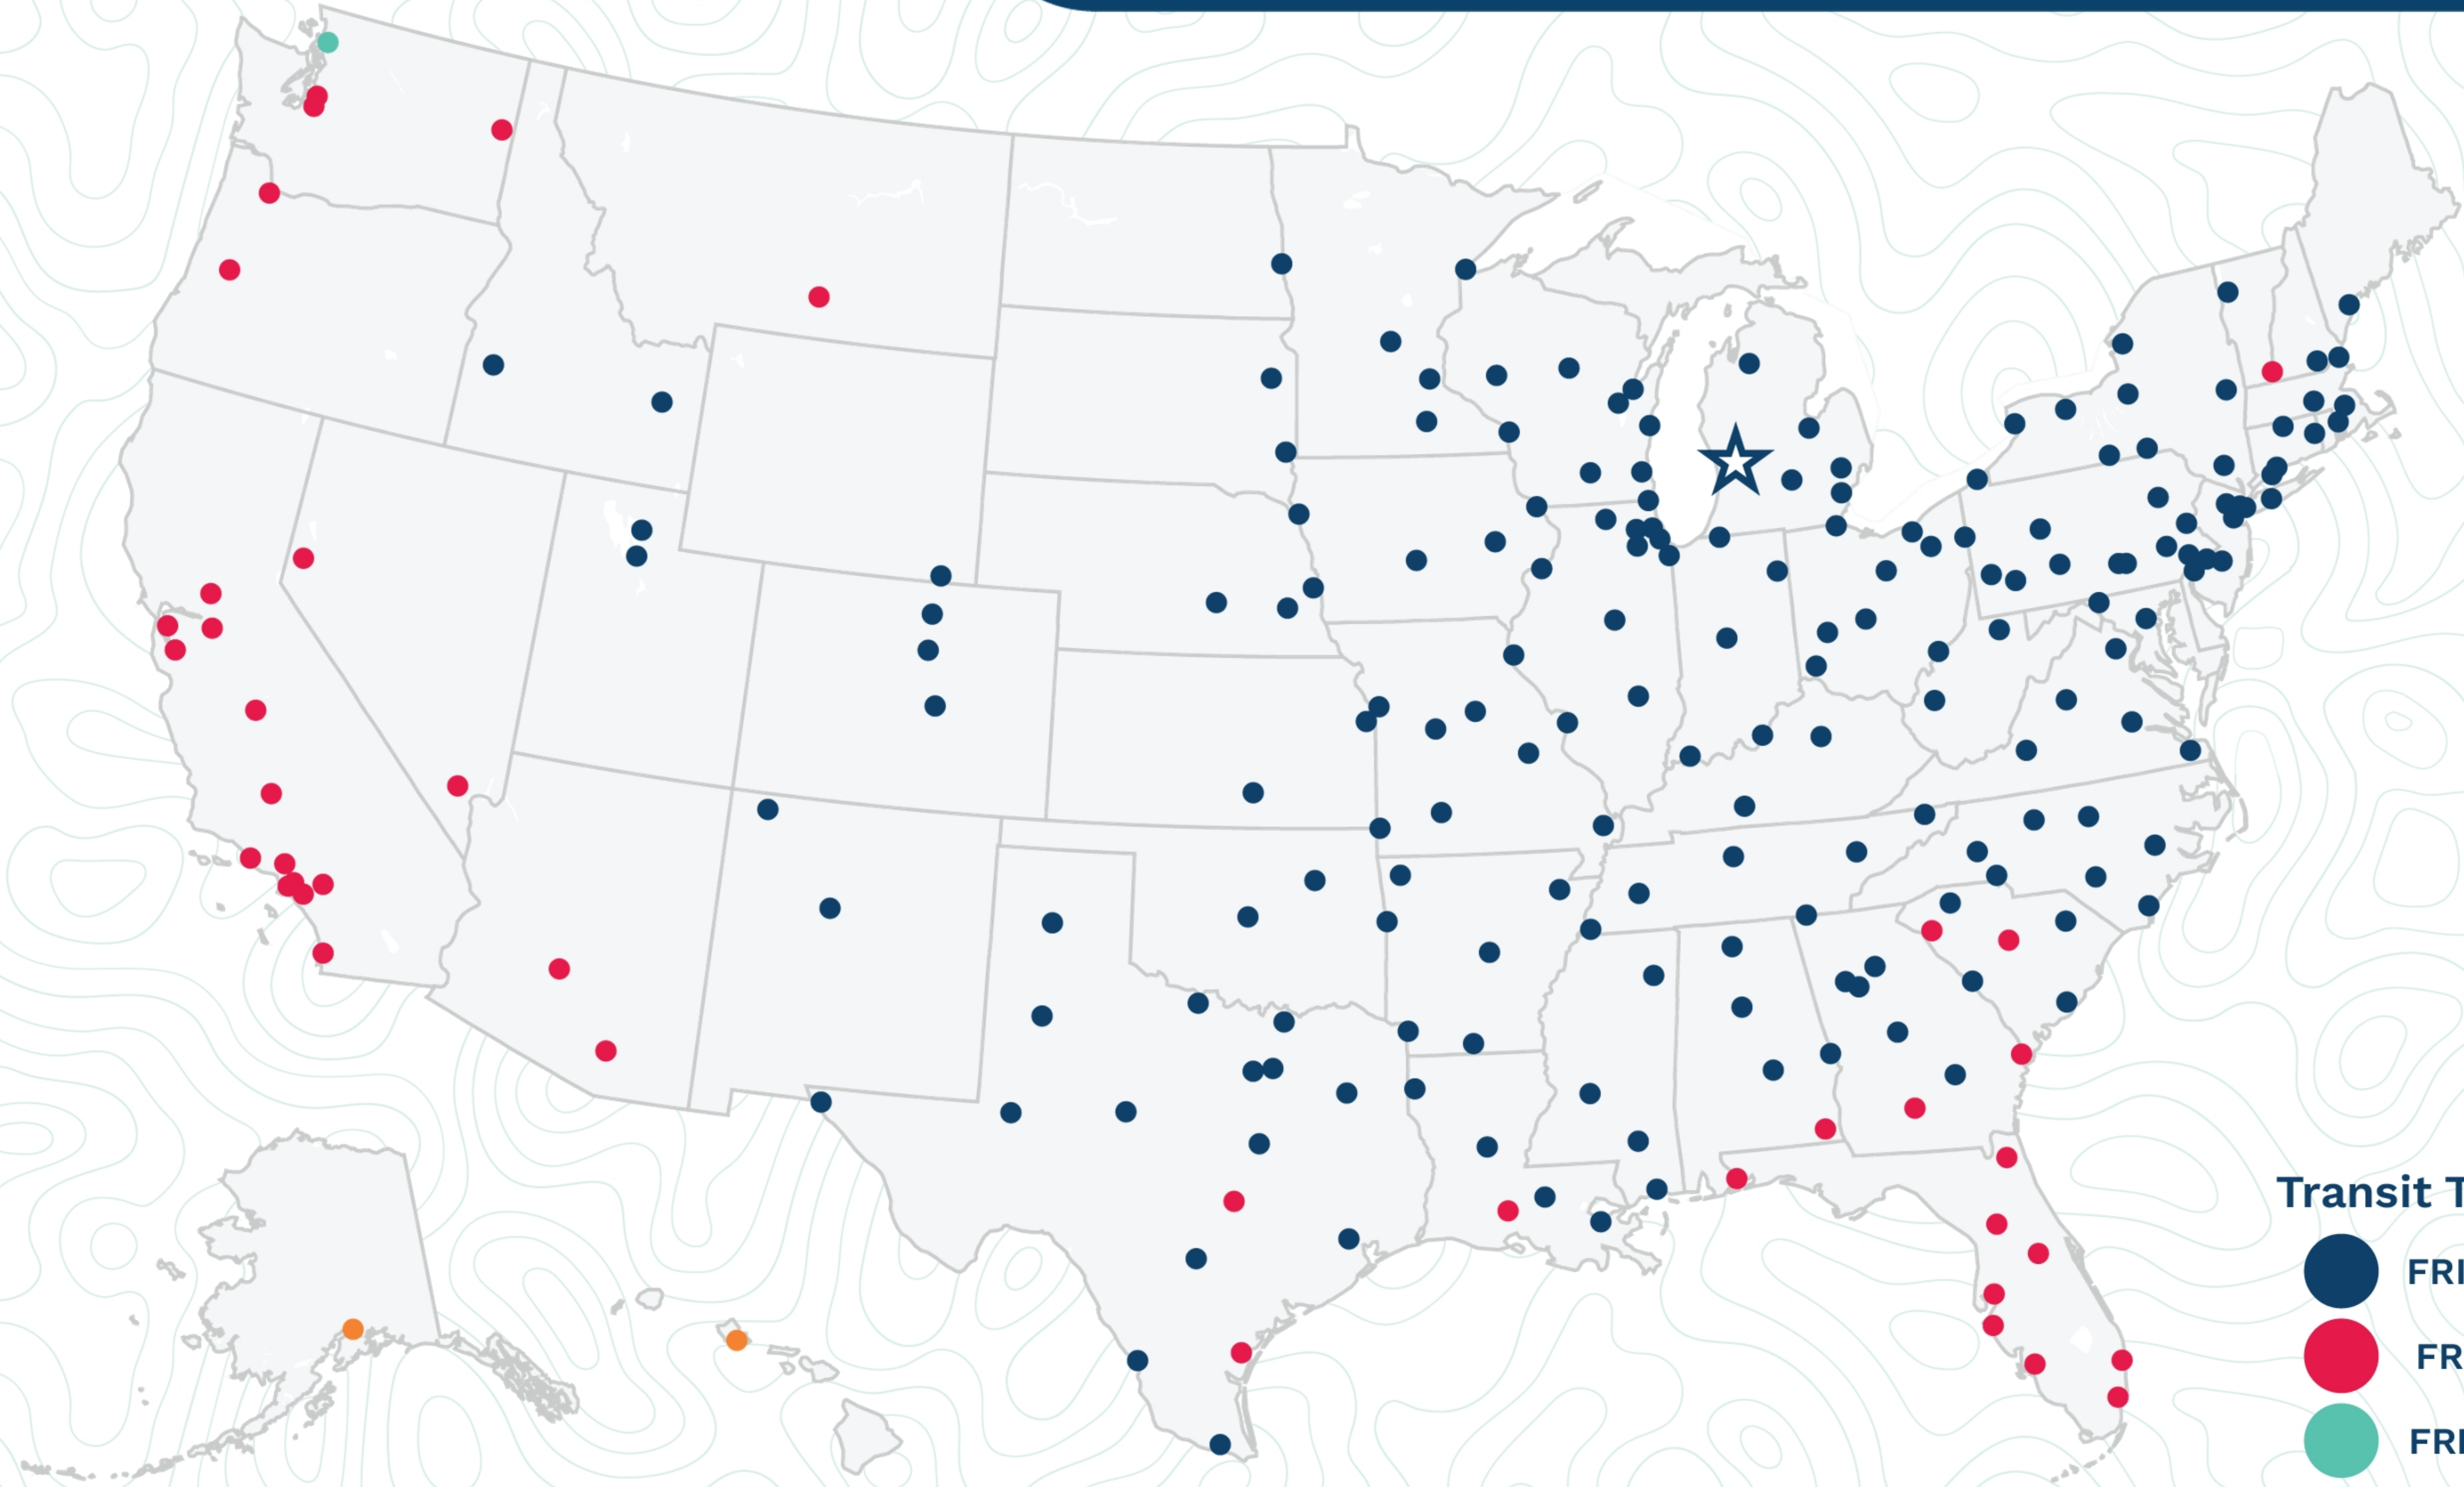

Grand Rapids

2690 Courier Dr Nw
Walker, MI 49534
(616) 791-9455

Transit Times*

- FRI-MON
- FRI-TUE
- FRI-WED
- FRI-THU
- FRI-FRI
- 1 WEEK +

*Map graphically represents outbound transit times to service centers and is for illustrative purposes only.