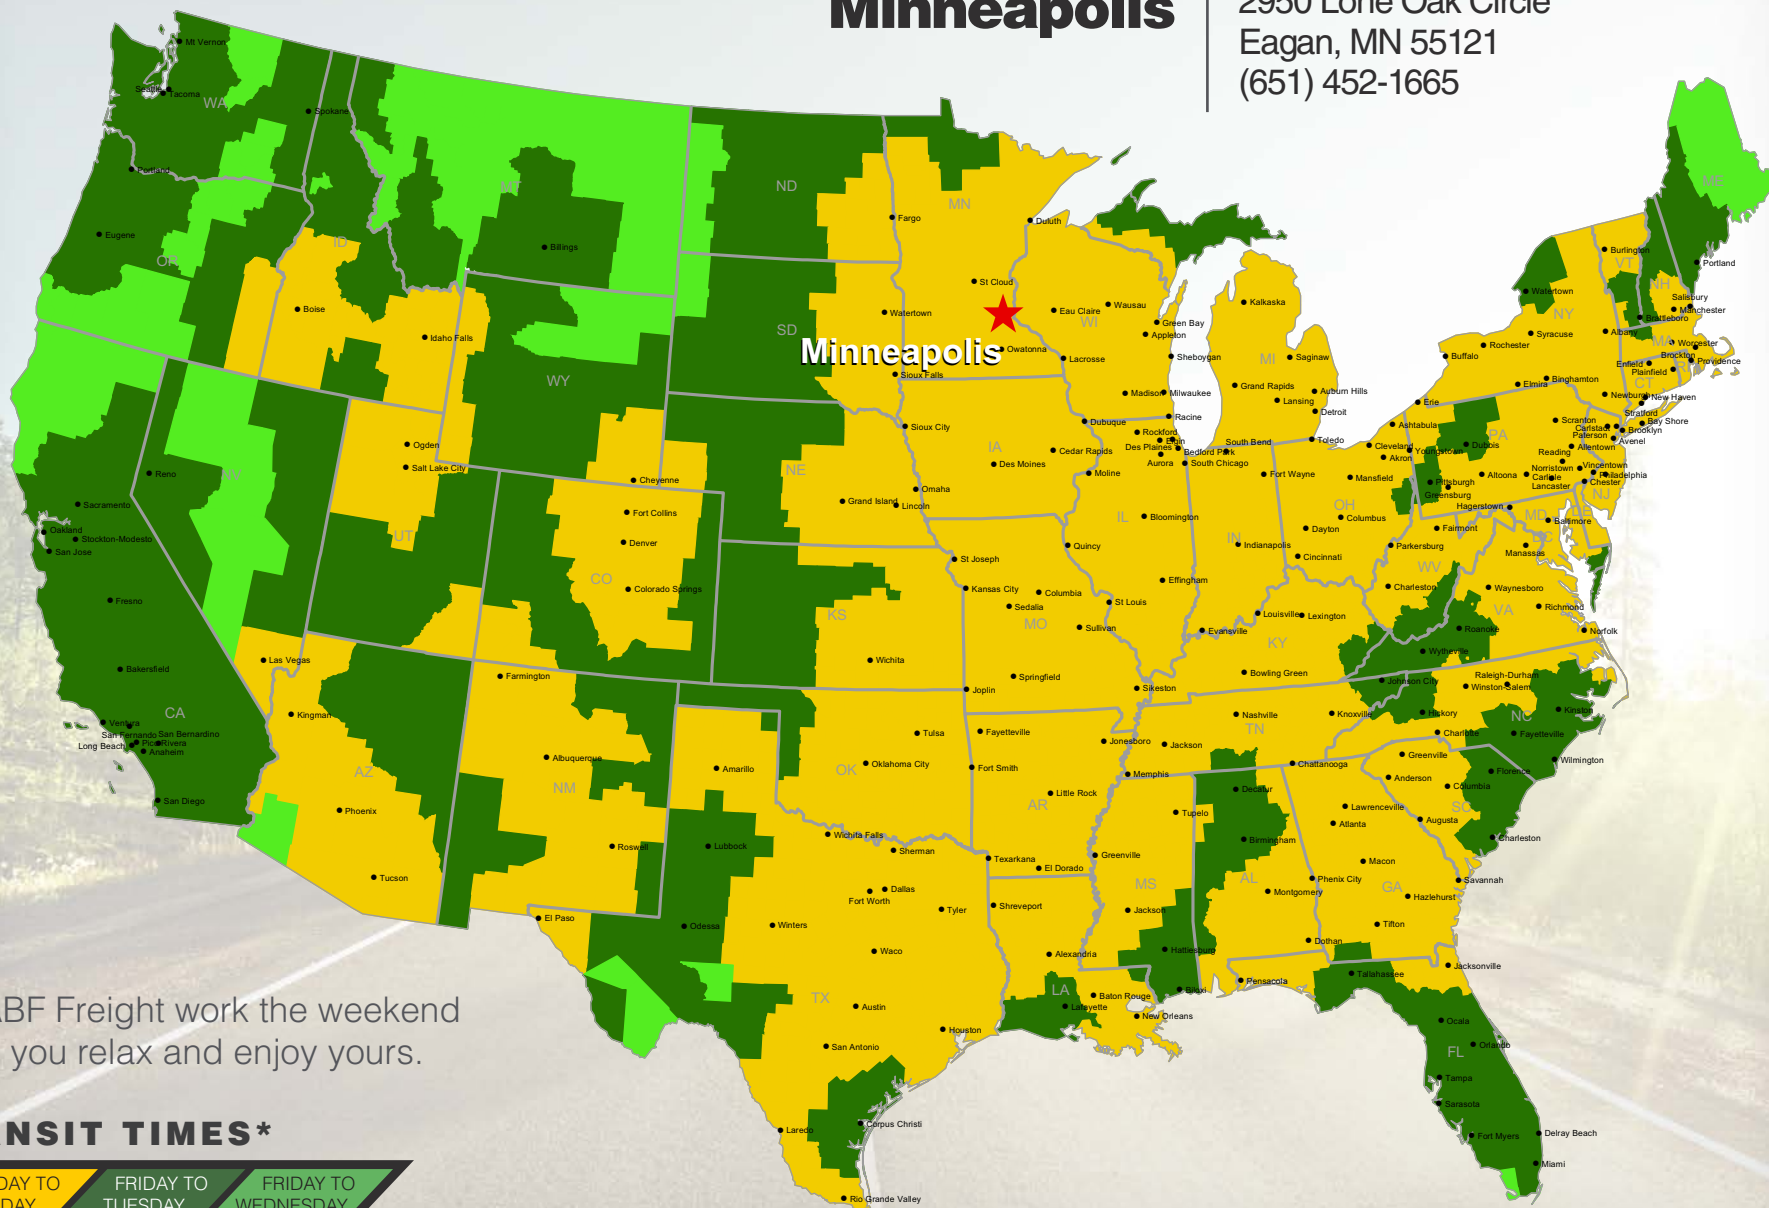

Minneapolis

2950 Lone Oak Circle
Eagan, MN 55121
(651) 452-1665

Let ABF Freight work the weekend while you relax and enjoy yours.

TRANSIT TIMES*

FRIDAY TO MONDAY

FRIDAY TO TUESDAY

FRIDAY TO WEDNESDAY

*Map graphically represents outbound transit times to service centers and is for illustrative purposes only. For a specific transit request, visit arcb.com or contact your account manager.