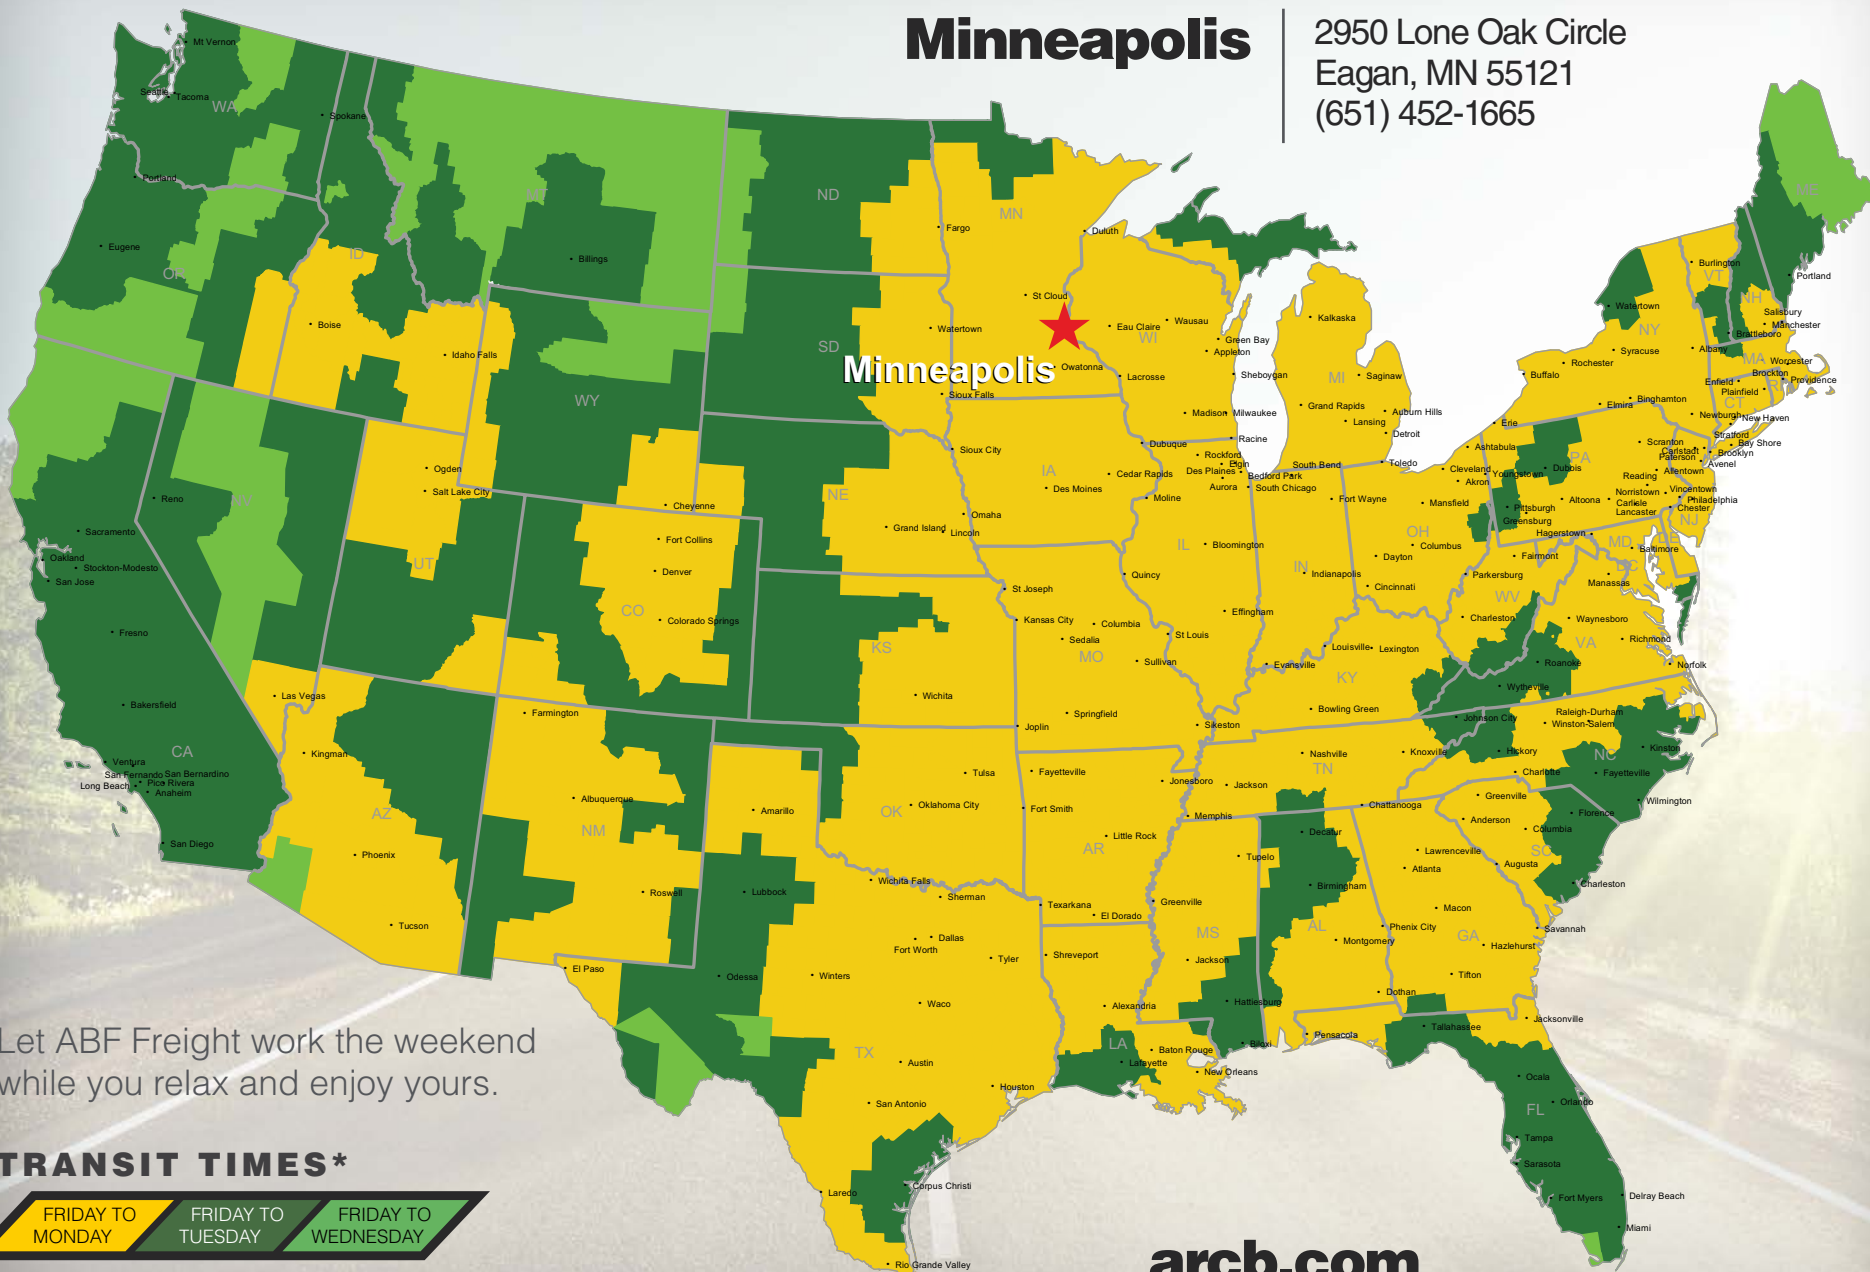

Minneapolis

2950 Lone Oak Circle
Eagan, MN 55121
(651) 452-1665

Minneapolis

Let ABF Freight work the weekend while you relax and enjoy yours.

TRANSIT TIMES*

FRIDAY TO MONDAY

FRIDAY TO TUESDAY

FRIDAY TO WEDNESDAY

*Map graphically represents outbound transit times to service centers and is for illustrative purposes only. For a specific transit request, visit arcb.com or contact your account manager.

arcb.com

022018-200