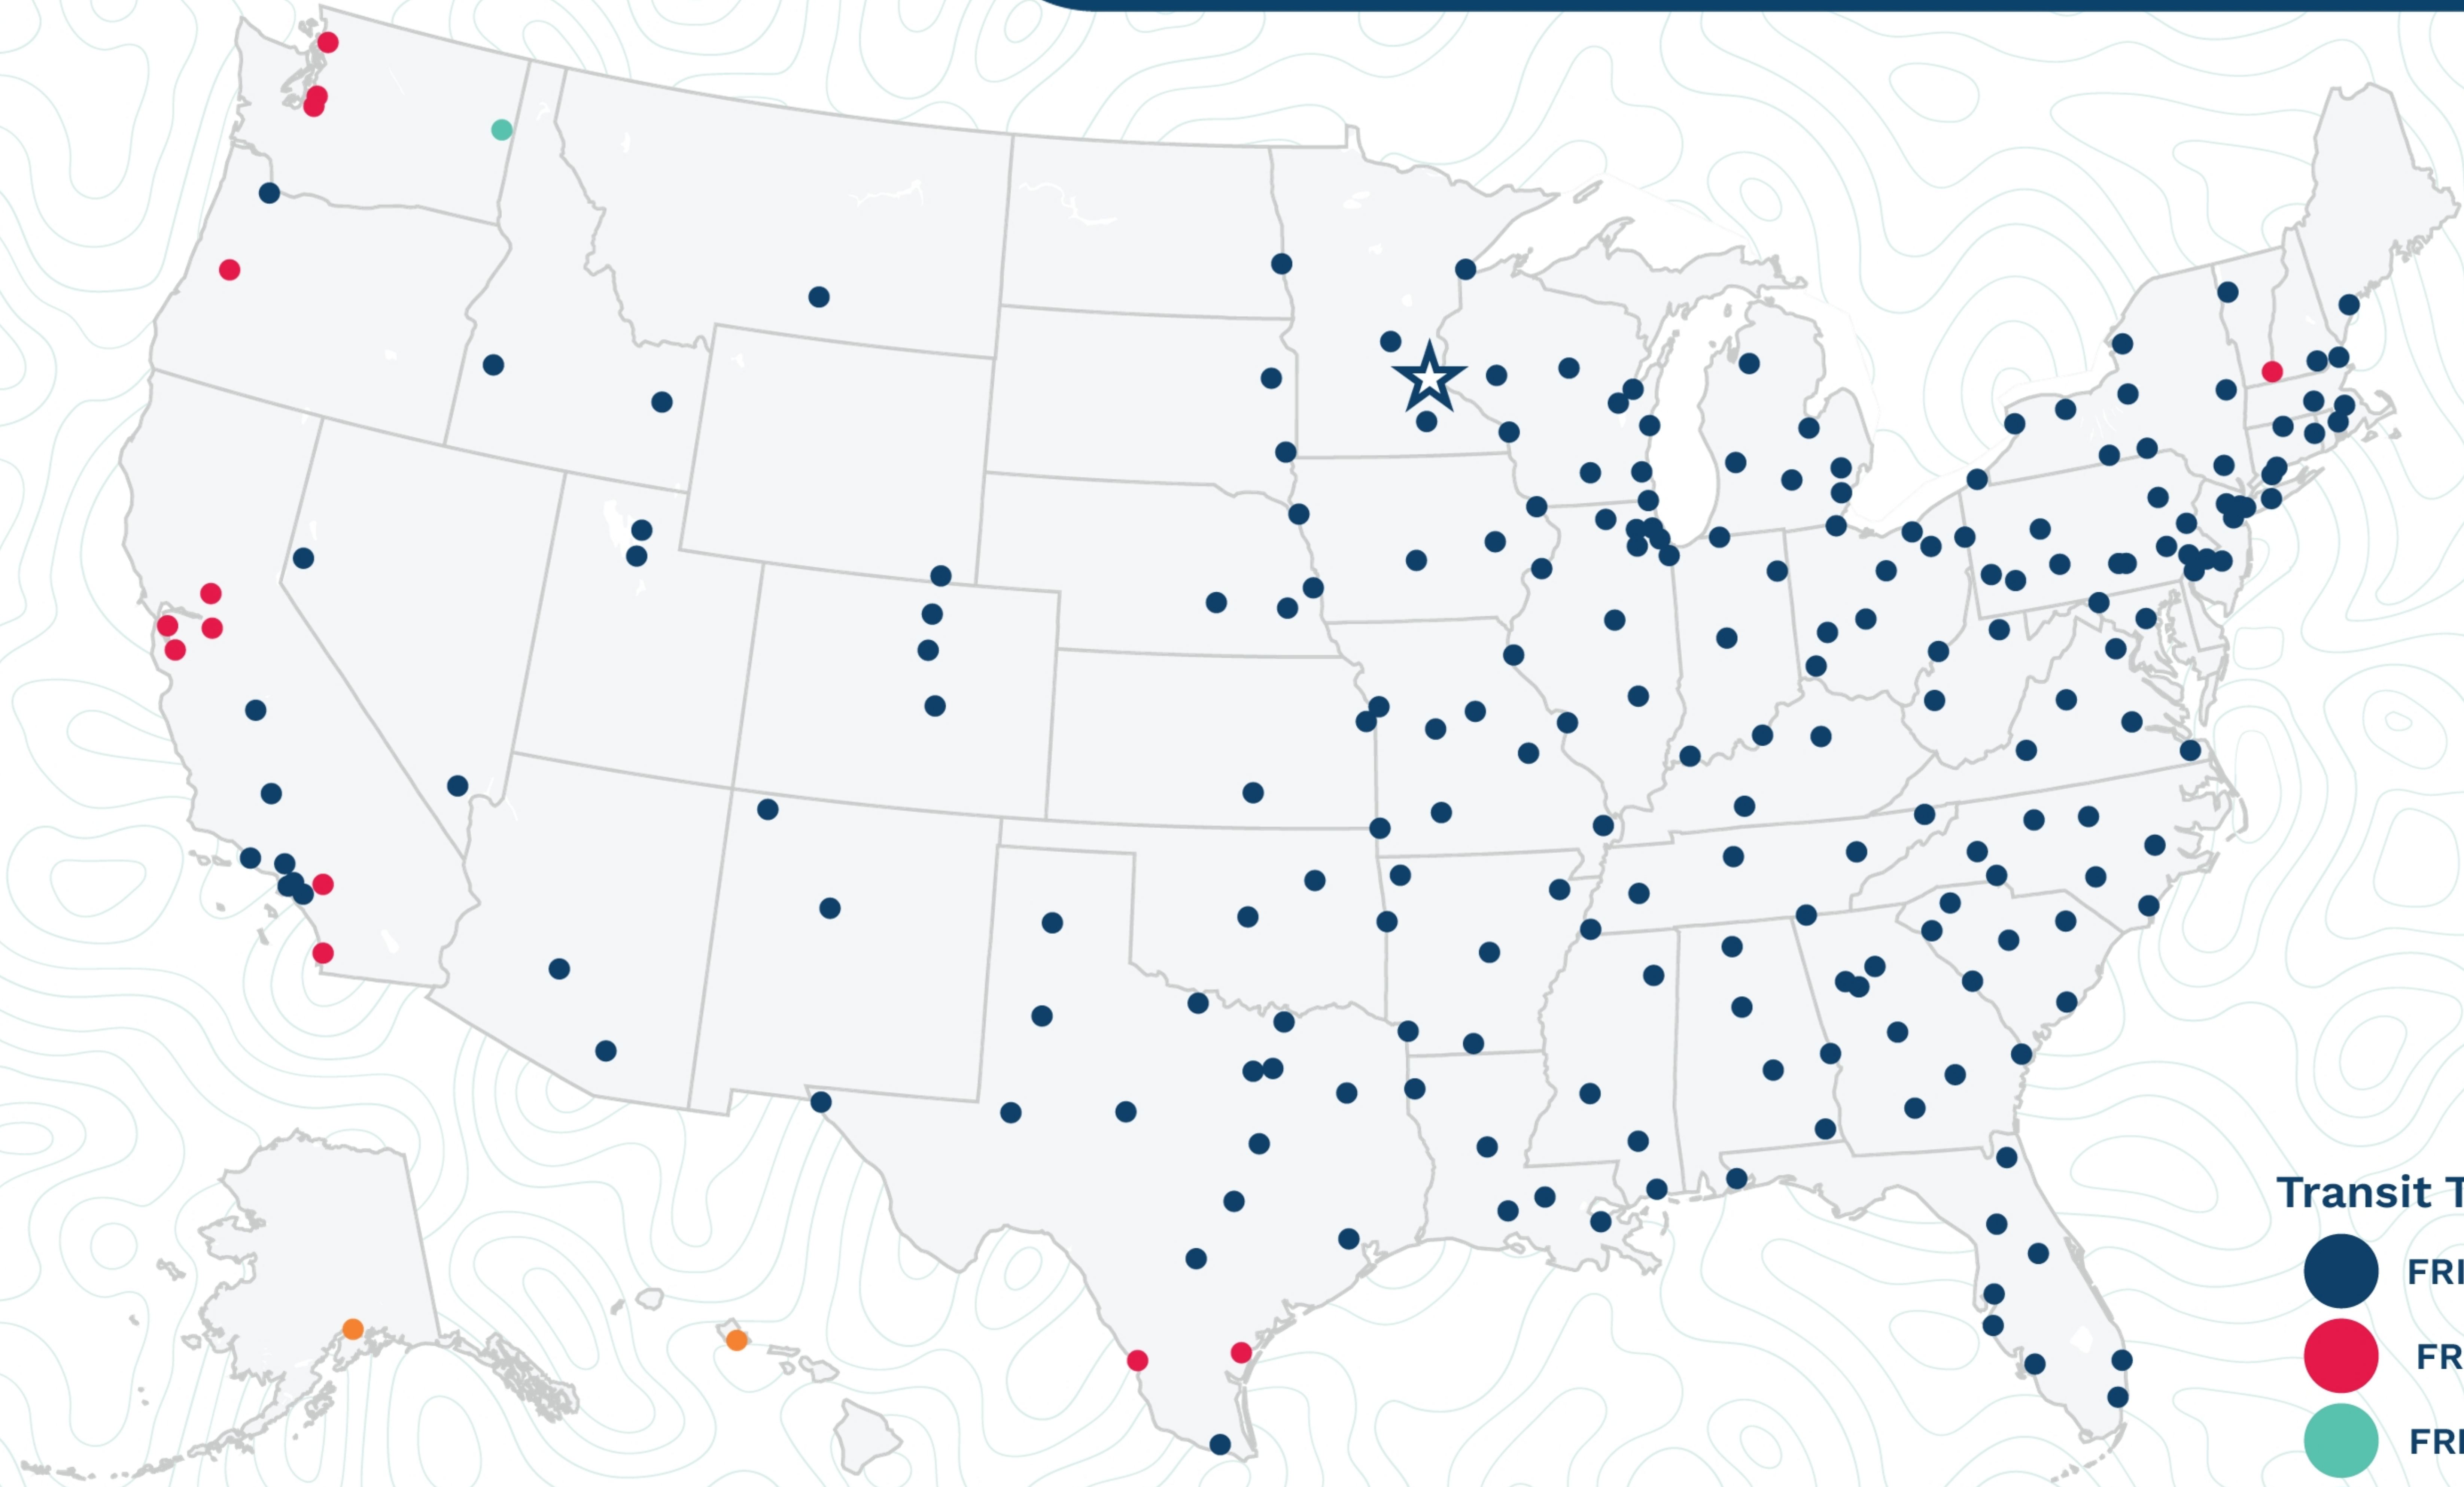

## Minneapolis

2950 Lone Oak Circle  
Eagan, MN 55121  
(651) 452-1665

### Transit Times\*

- FRI-MON
- FRI-TUE
- FRI-WED
- FRI-THU
- FRI-FRI
- 1 WEEK +

\*Map graphically represents outbound transit times to service centers and is for illustrative purposes only.