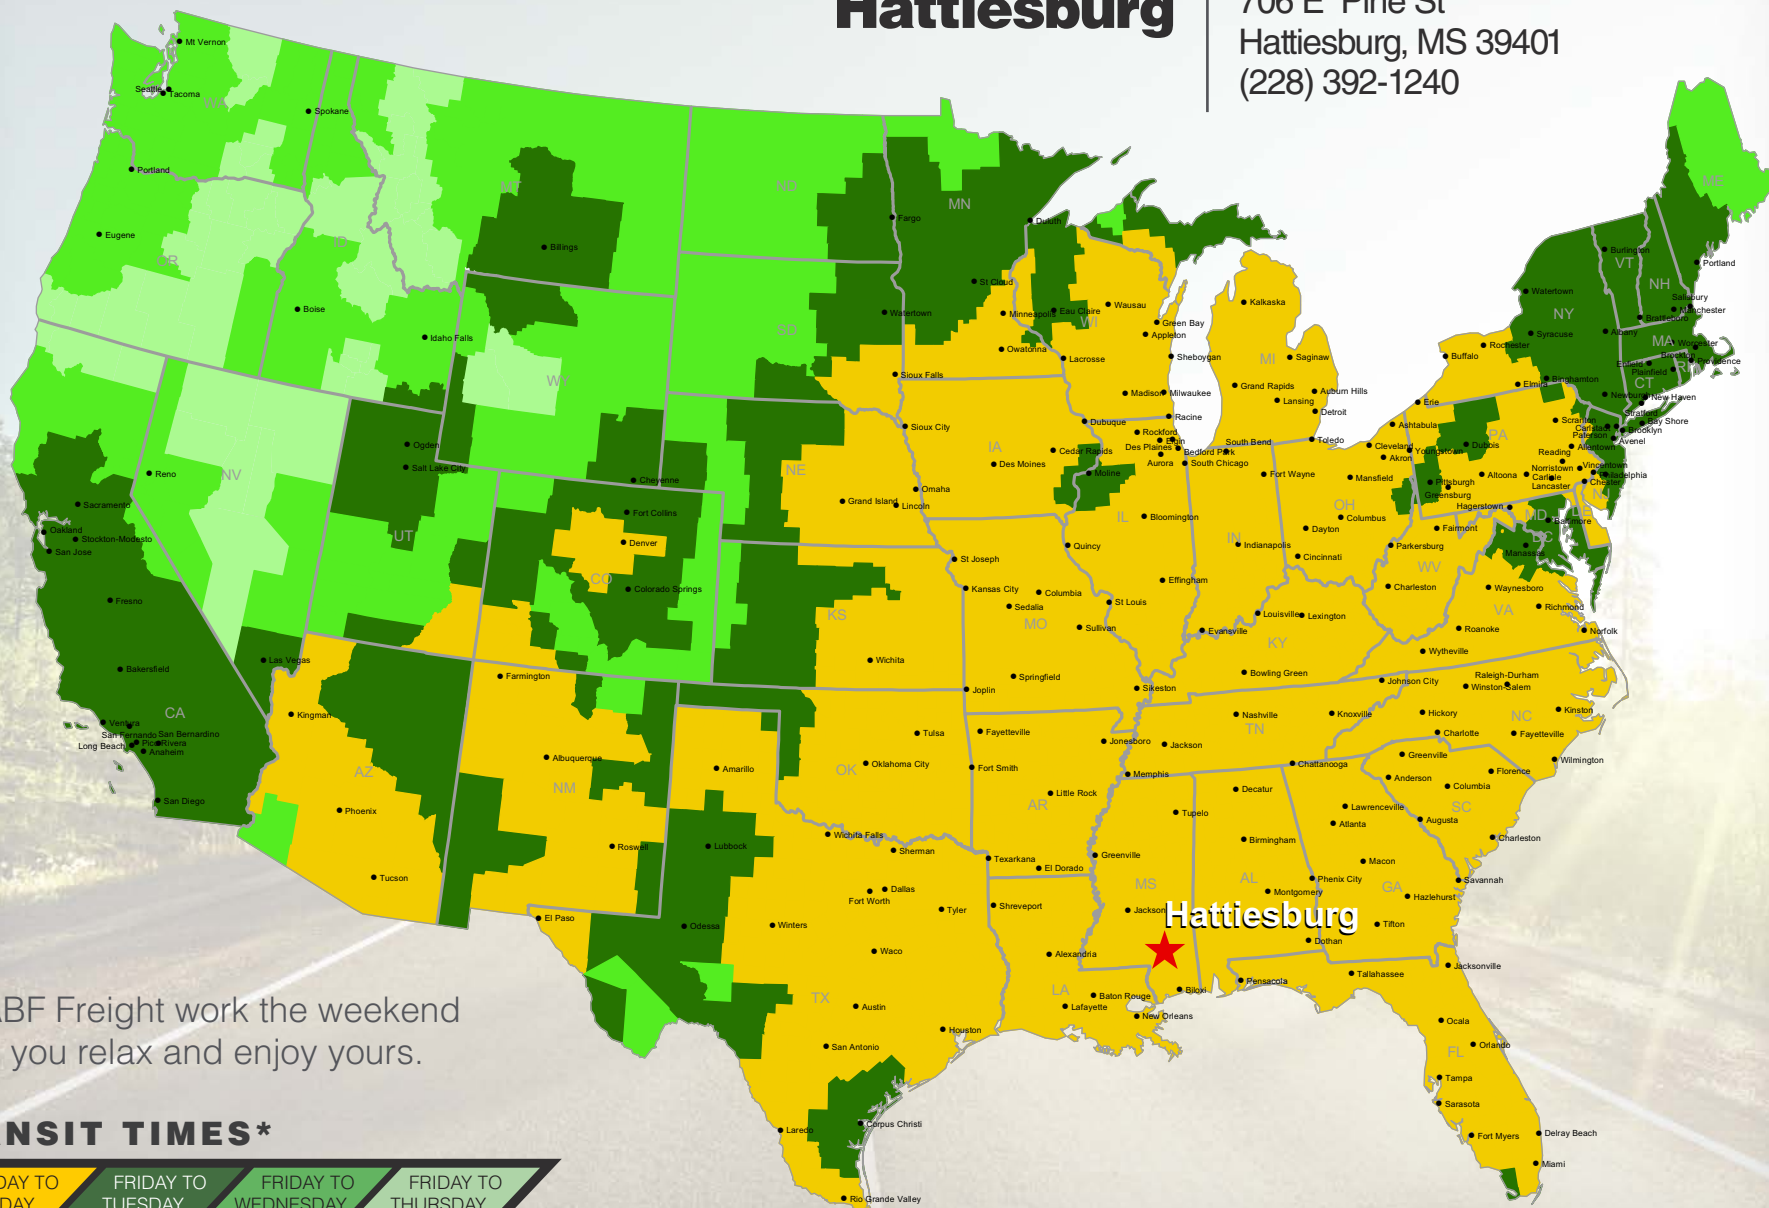

Hattiesburg

706 E Pine St
Hattiesburg, MS 39401
(228) 392-1240

Let ABF Freight work the weekend while you relax and enjoy yours.

TRANSIT TIMES*

FRIDAY TO MONDAY

FRIDAY TO TUESDAY

FRIDAY TO WEDNESDAY

FRIDAY TO THURSDAY

*Map graphically represents outbound transit times to service centers and is for illustrative purposes only. For a specific transit request, visit arcb.com or contact your account manager.

arcb.com

022018-206