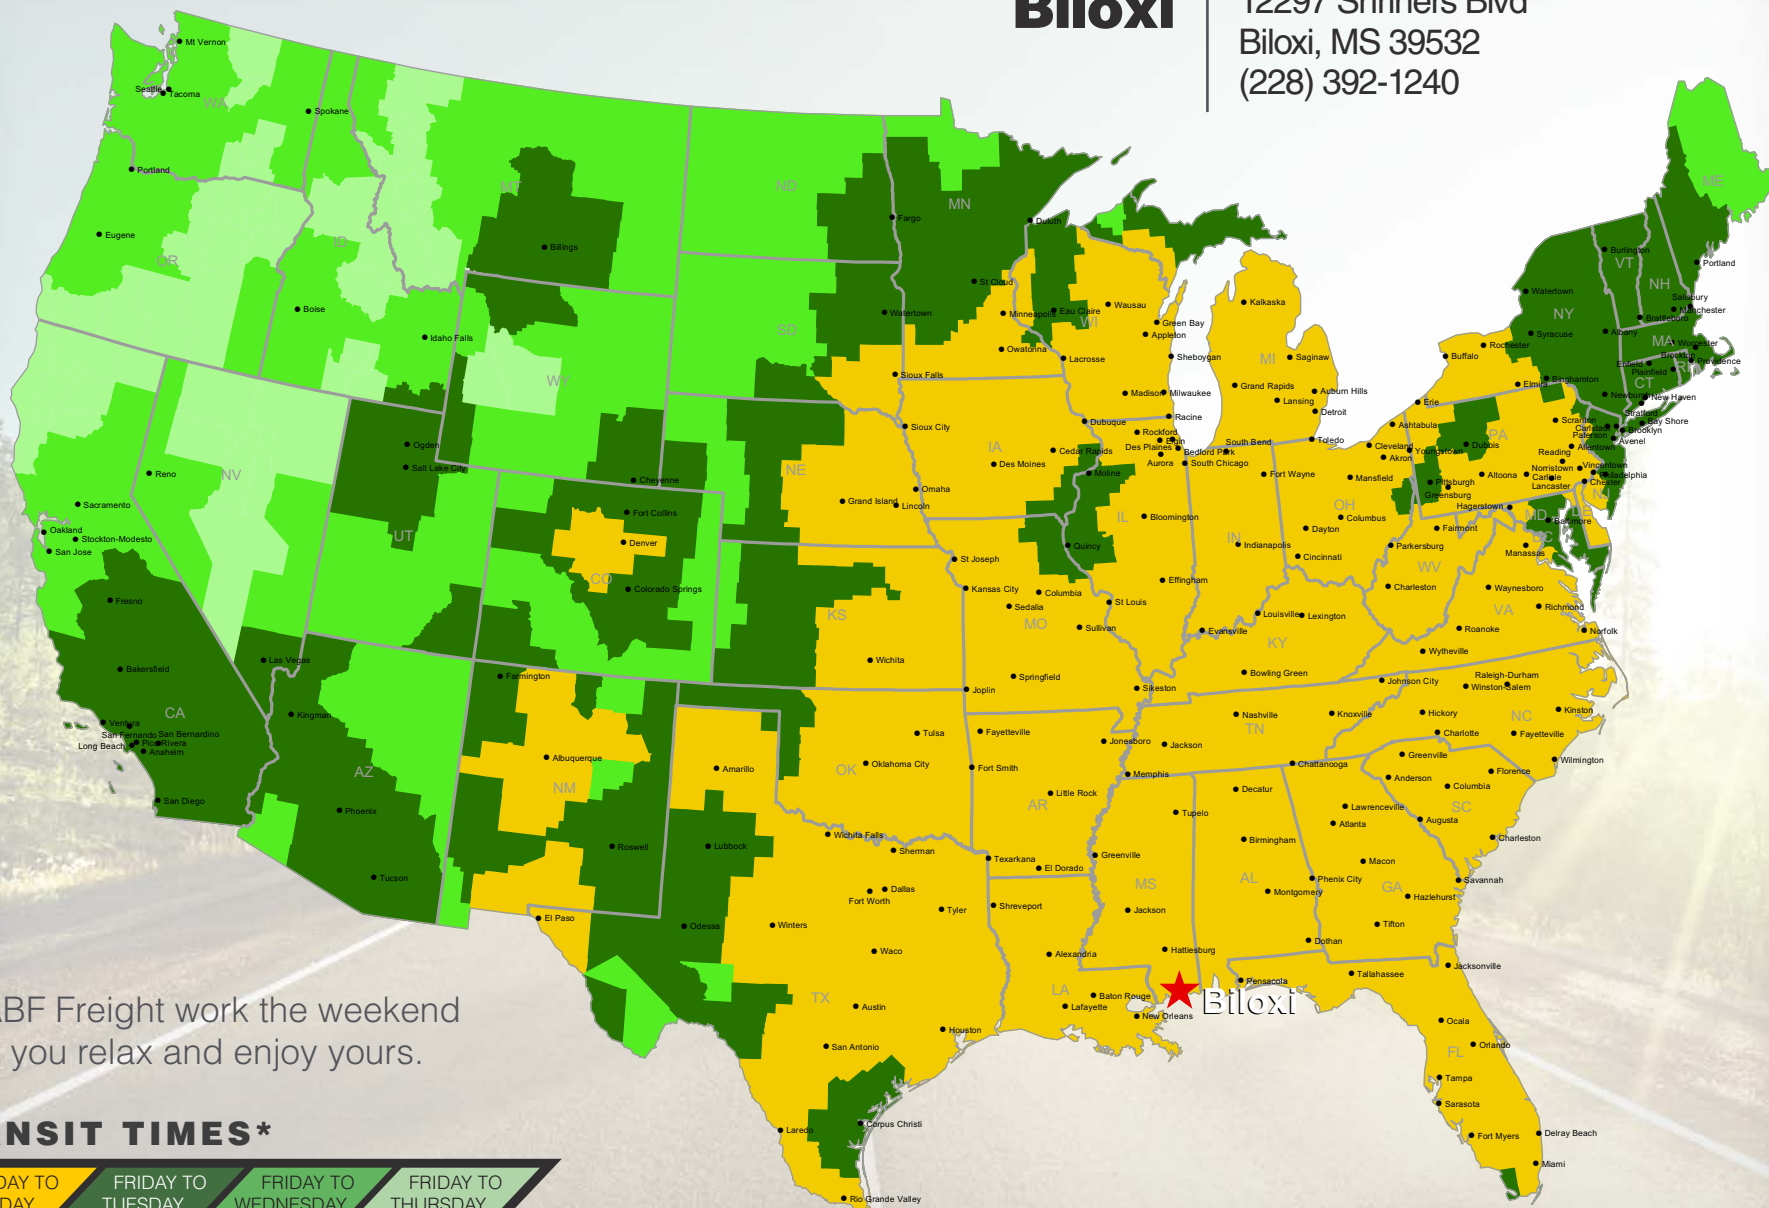

**Biloxi**

12297 Shriners Blvd  
 Biloxi, MS 39532  
 (228) 392-1240

Let ABF Freight work the weekend while you relax and enjoy yours.

**TRANSIT TIMES\***

FRIDAY TO MONDAY	FRIDAY TO TUESDAY	FRIDAY TO WEDNESDAY	FRIDAY TO THURSDAY
------------------	-------------------	---------------------	--------------------

\*Map graphically represents outbound transit times to service centers and is for illustrative purposes only. For a specific transit request, visit [arcb.com](http://arcb.com) or contact your account manager.