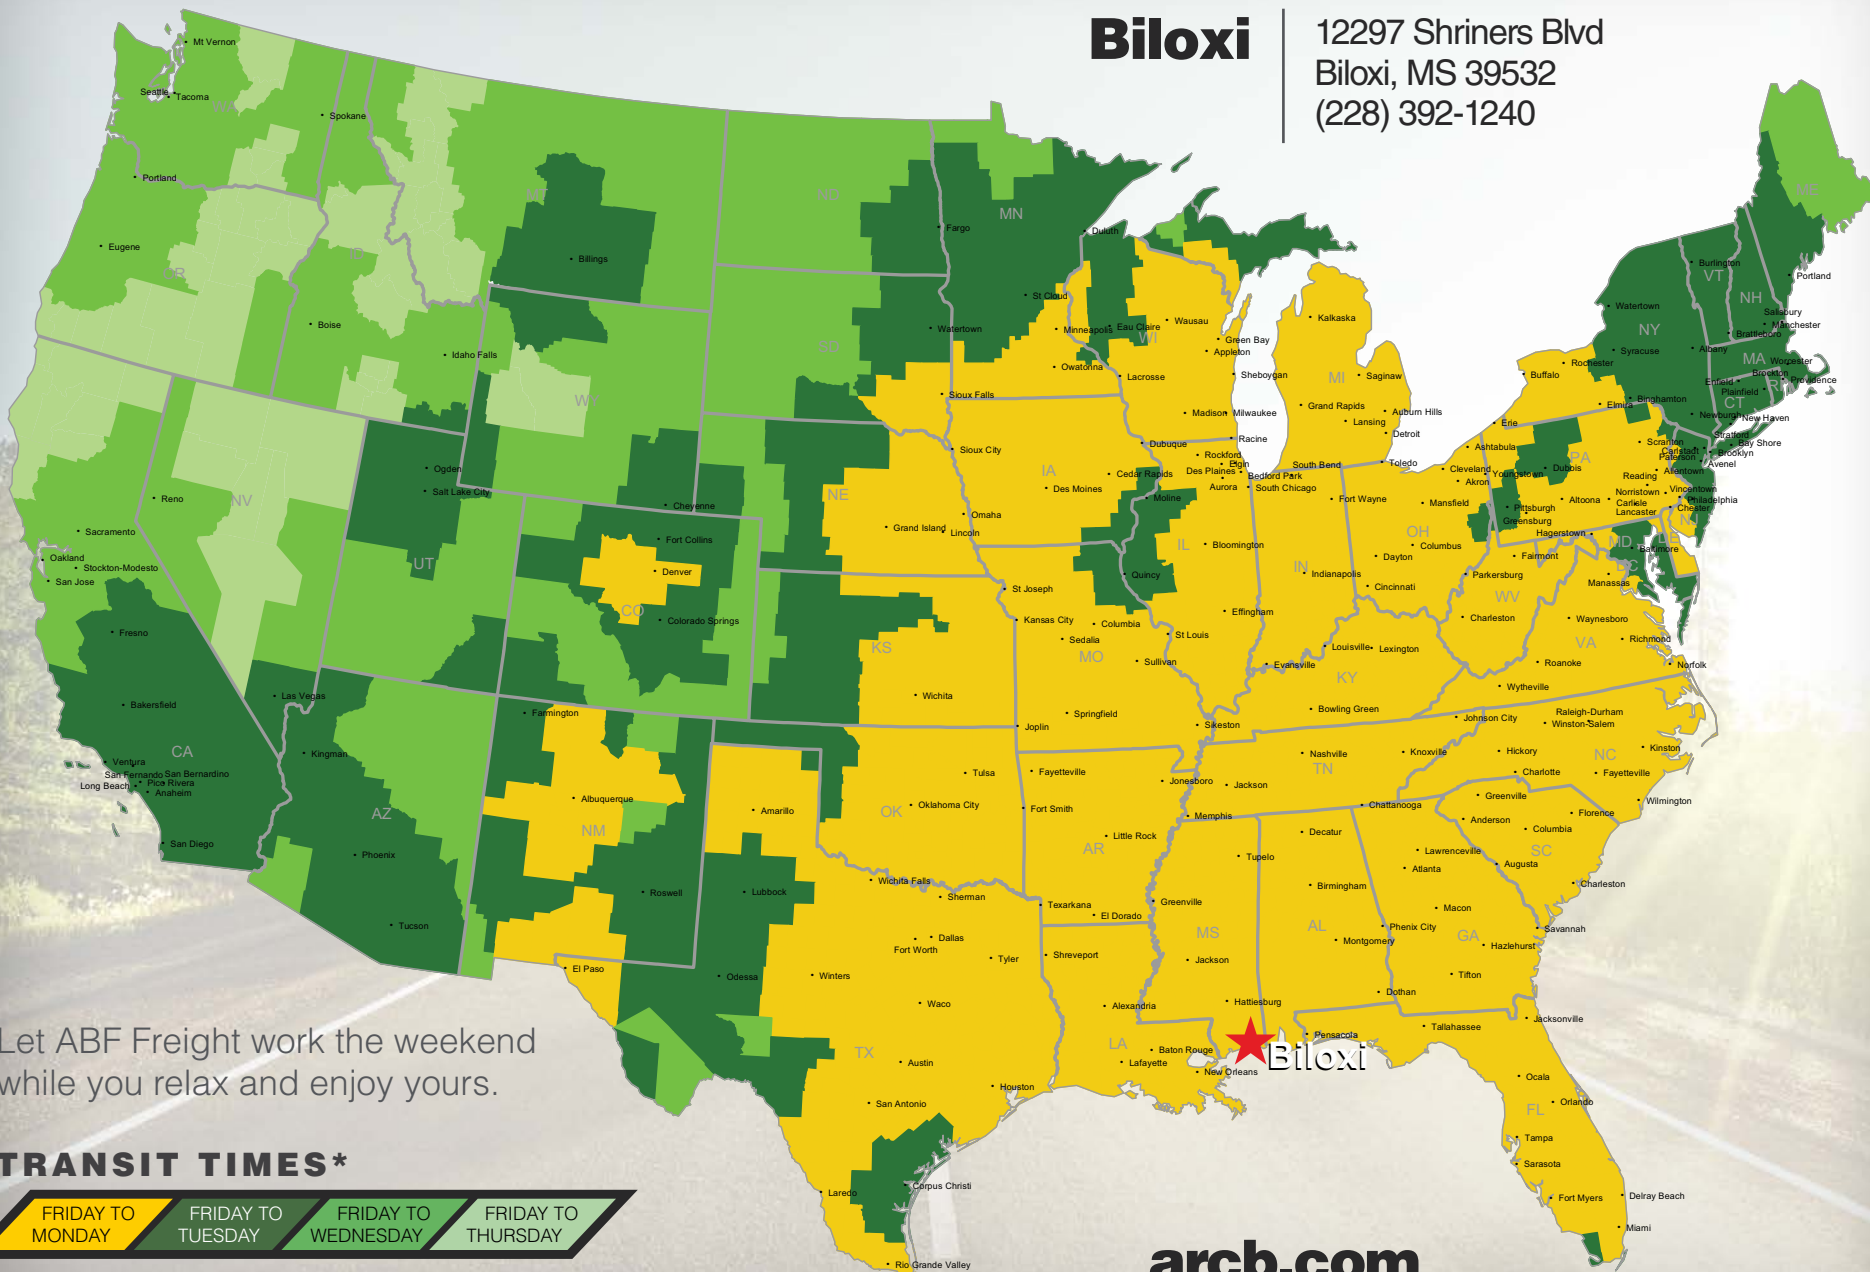

Biloxi

12297 Shriners Blvd
Biloxi, MS 39532
(228) 392-1240

Let ABF Freight work the weekend while you relax and enjoy yours.

TRANSIT TIMES*

FRIDAY TO MONDAY	FRIDAY TO TUESDAY	FRIDAY TO WEDNESDAY	FRIDAY TO THURSDAY
------------------	-------------------	---------------------	--------------------

*Map graphically represents outbound transit times to service centers and is for illustrative purposes only. For a specific transit request, visit arcb.com or contact your account manager.

arcb.com

022018-207