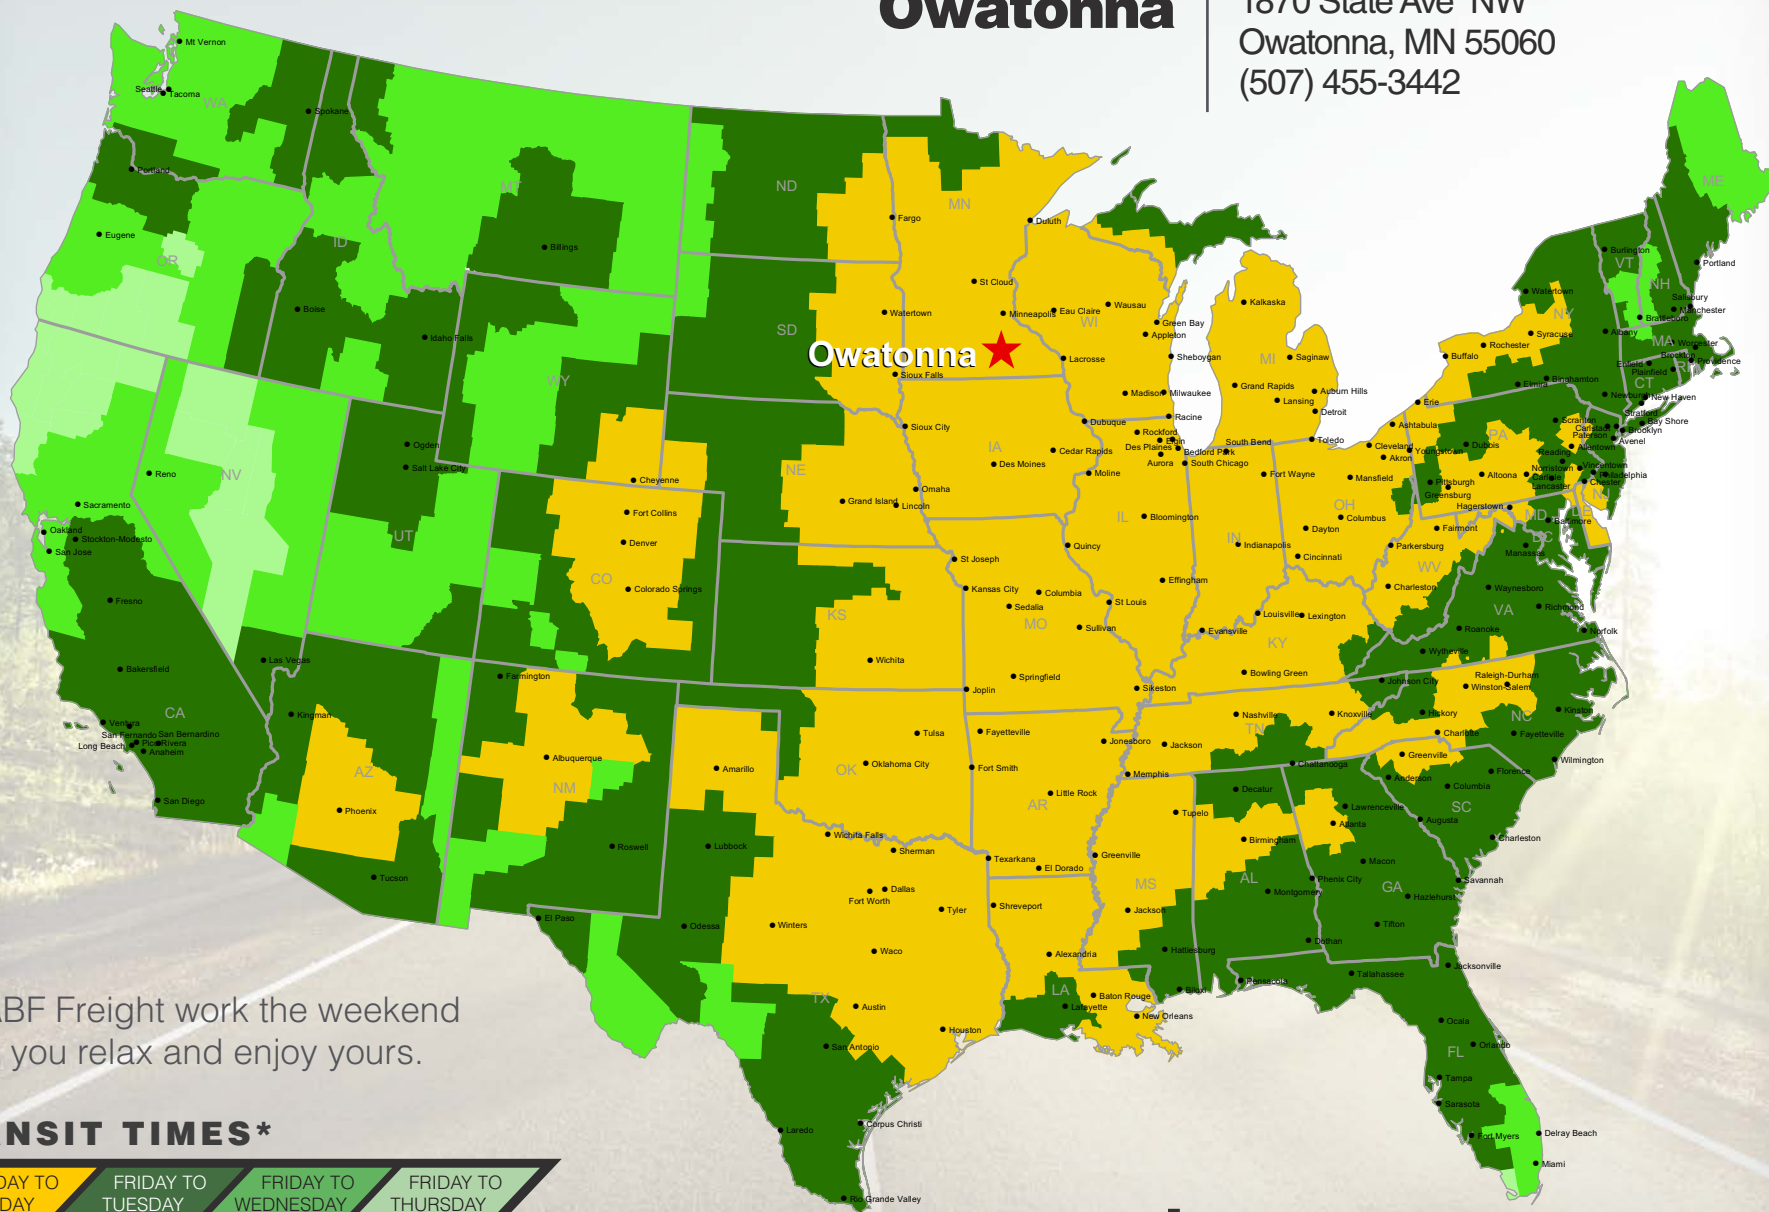

Owatonna

1870 State Ave NW
Owatonna, MN 55060
(507) 455-3442

Let ABF Freight work the weekend while you relax and enjoy yours.

TRANSIT TIMES*

FRIDAY TO MONDAY

FRIDAY TO TUESDAY

FRIDAY TO WEDNESDAY

FRIDAY TO THURSDAY

*Map graphically represents outbound transit times to service centers and is for illustrative purposes only. For a specific transit request, visit arcb.com or contact your account manager.

arcb.com

022018-210