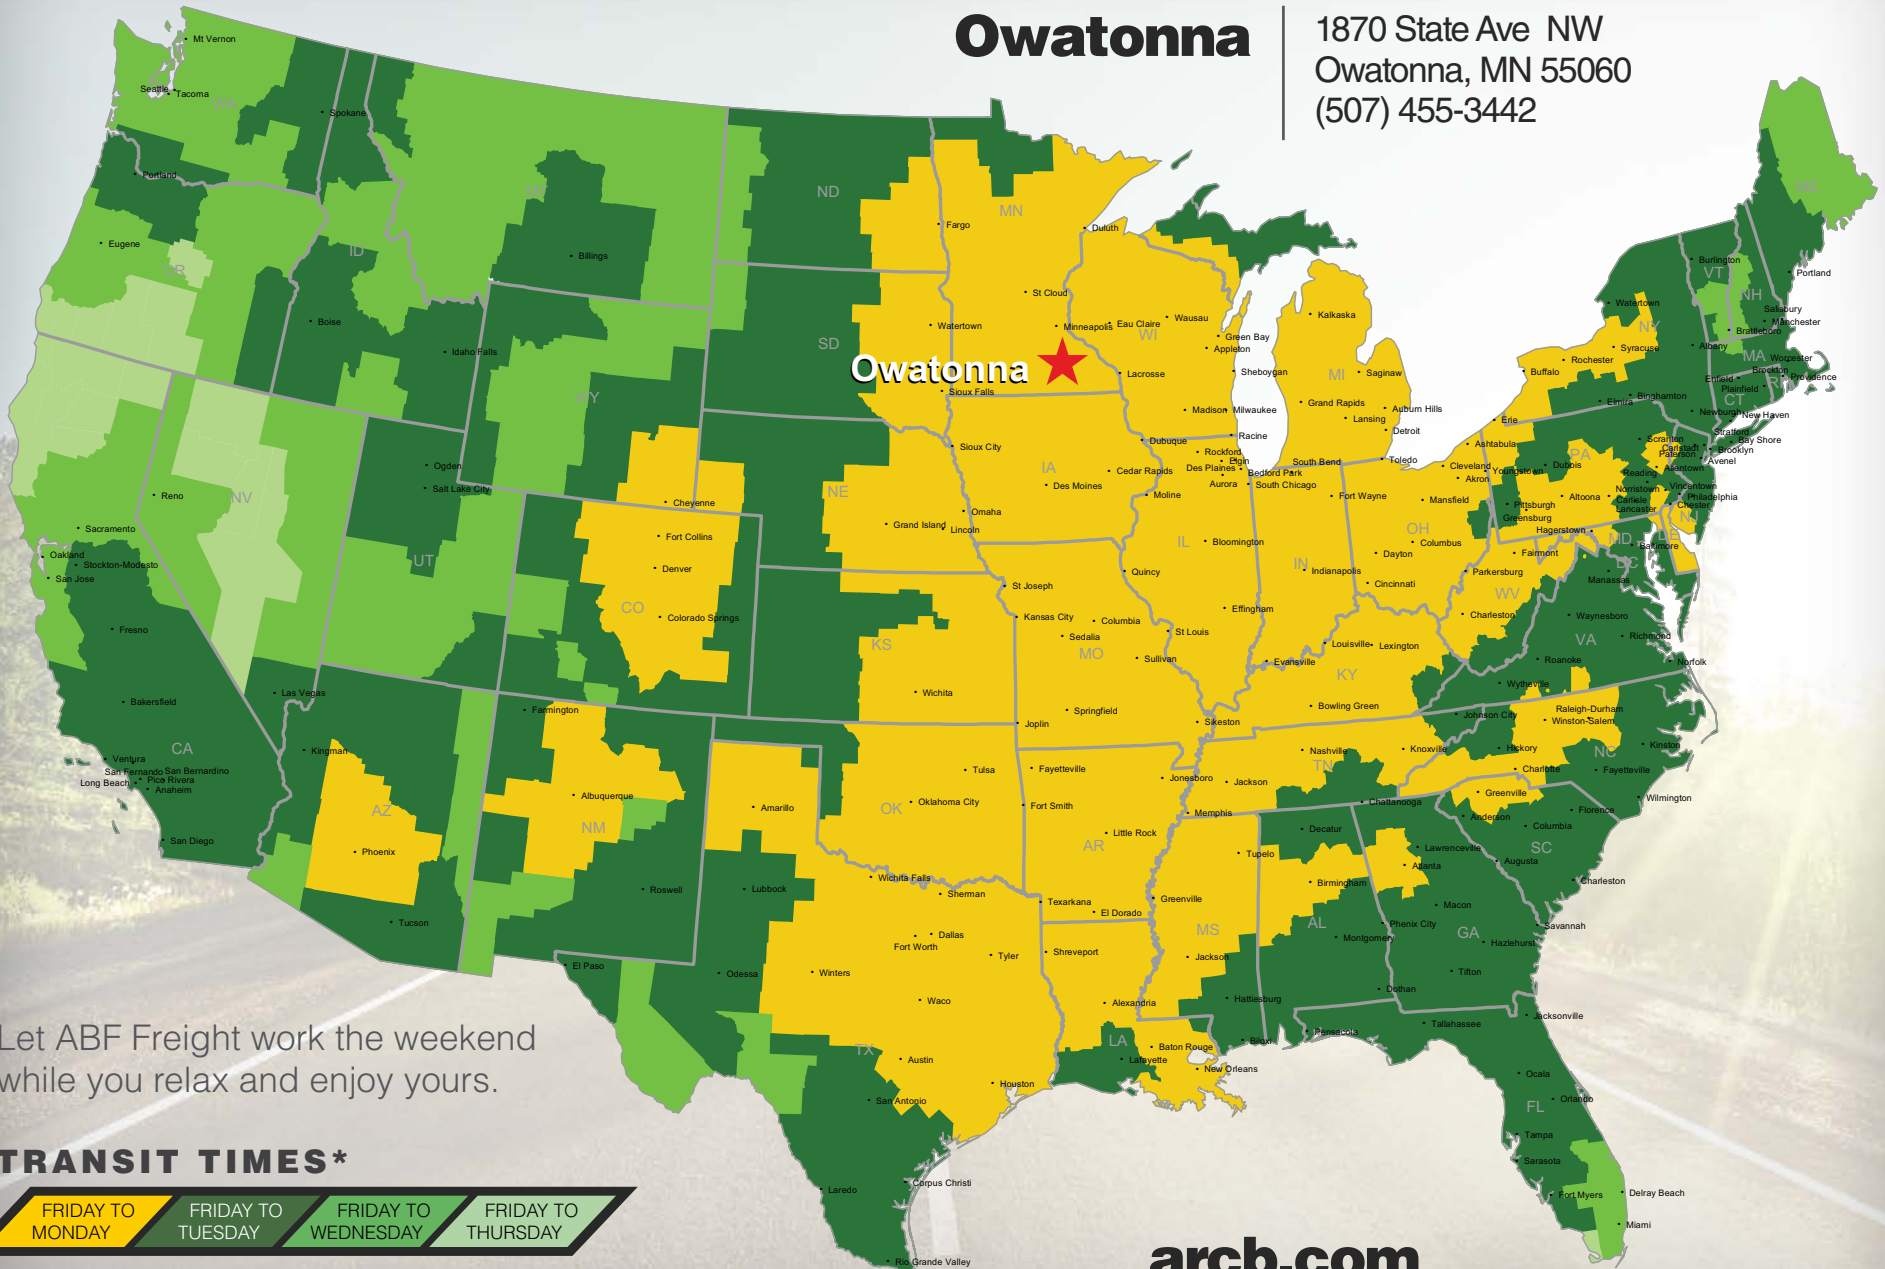

### Owatonna

1870 State Ave NW  
Owatonna, MN 55060  
(507) 455-3442

Let ABF Freight work the weekend while you relax and enjoy yours.

#### TRANSIT TIMES\*

FRIDAY TO MONDAY

FRIDAY TO TUESDAY

FRIDAY TO WEDNESDAY

FRIDAY TO THURSDAY

[arcb.com](http://arcb.com)

\*Map graphically represents outbound transit times to service centers and is for illustrative purposes only. For a specific transit request, visit [arcb.com](http://arcb.com) or contact your account manager.