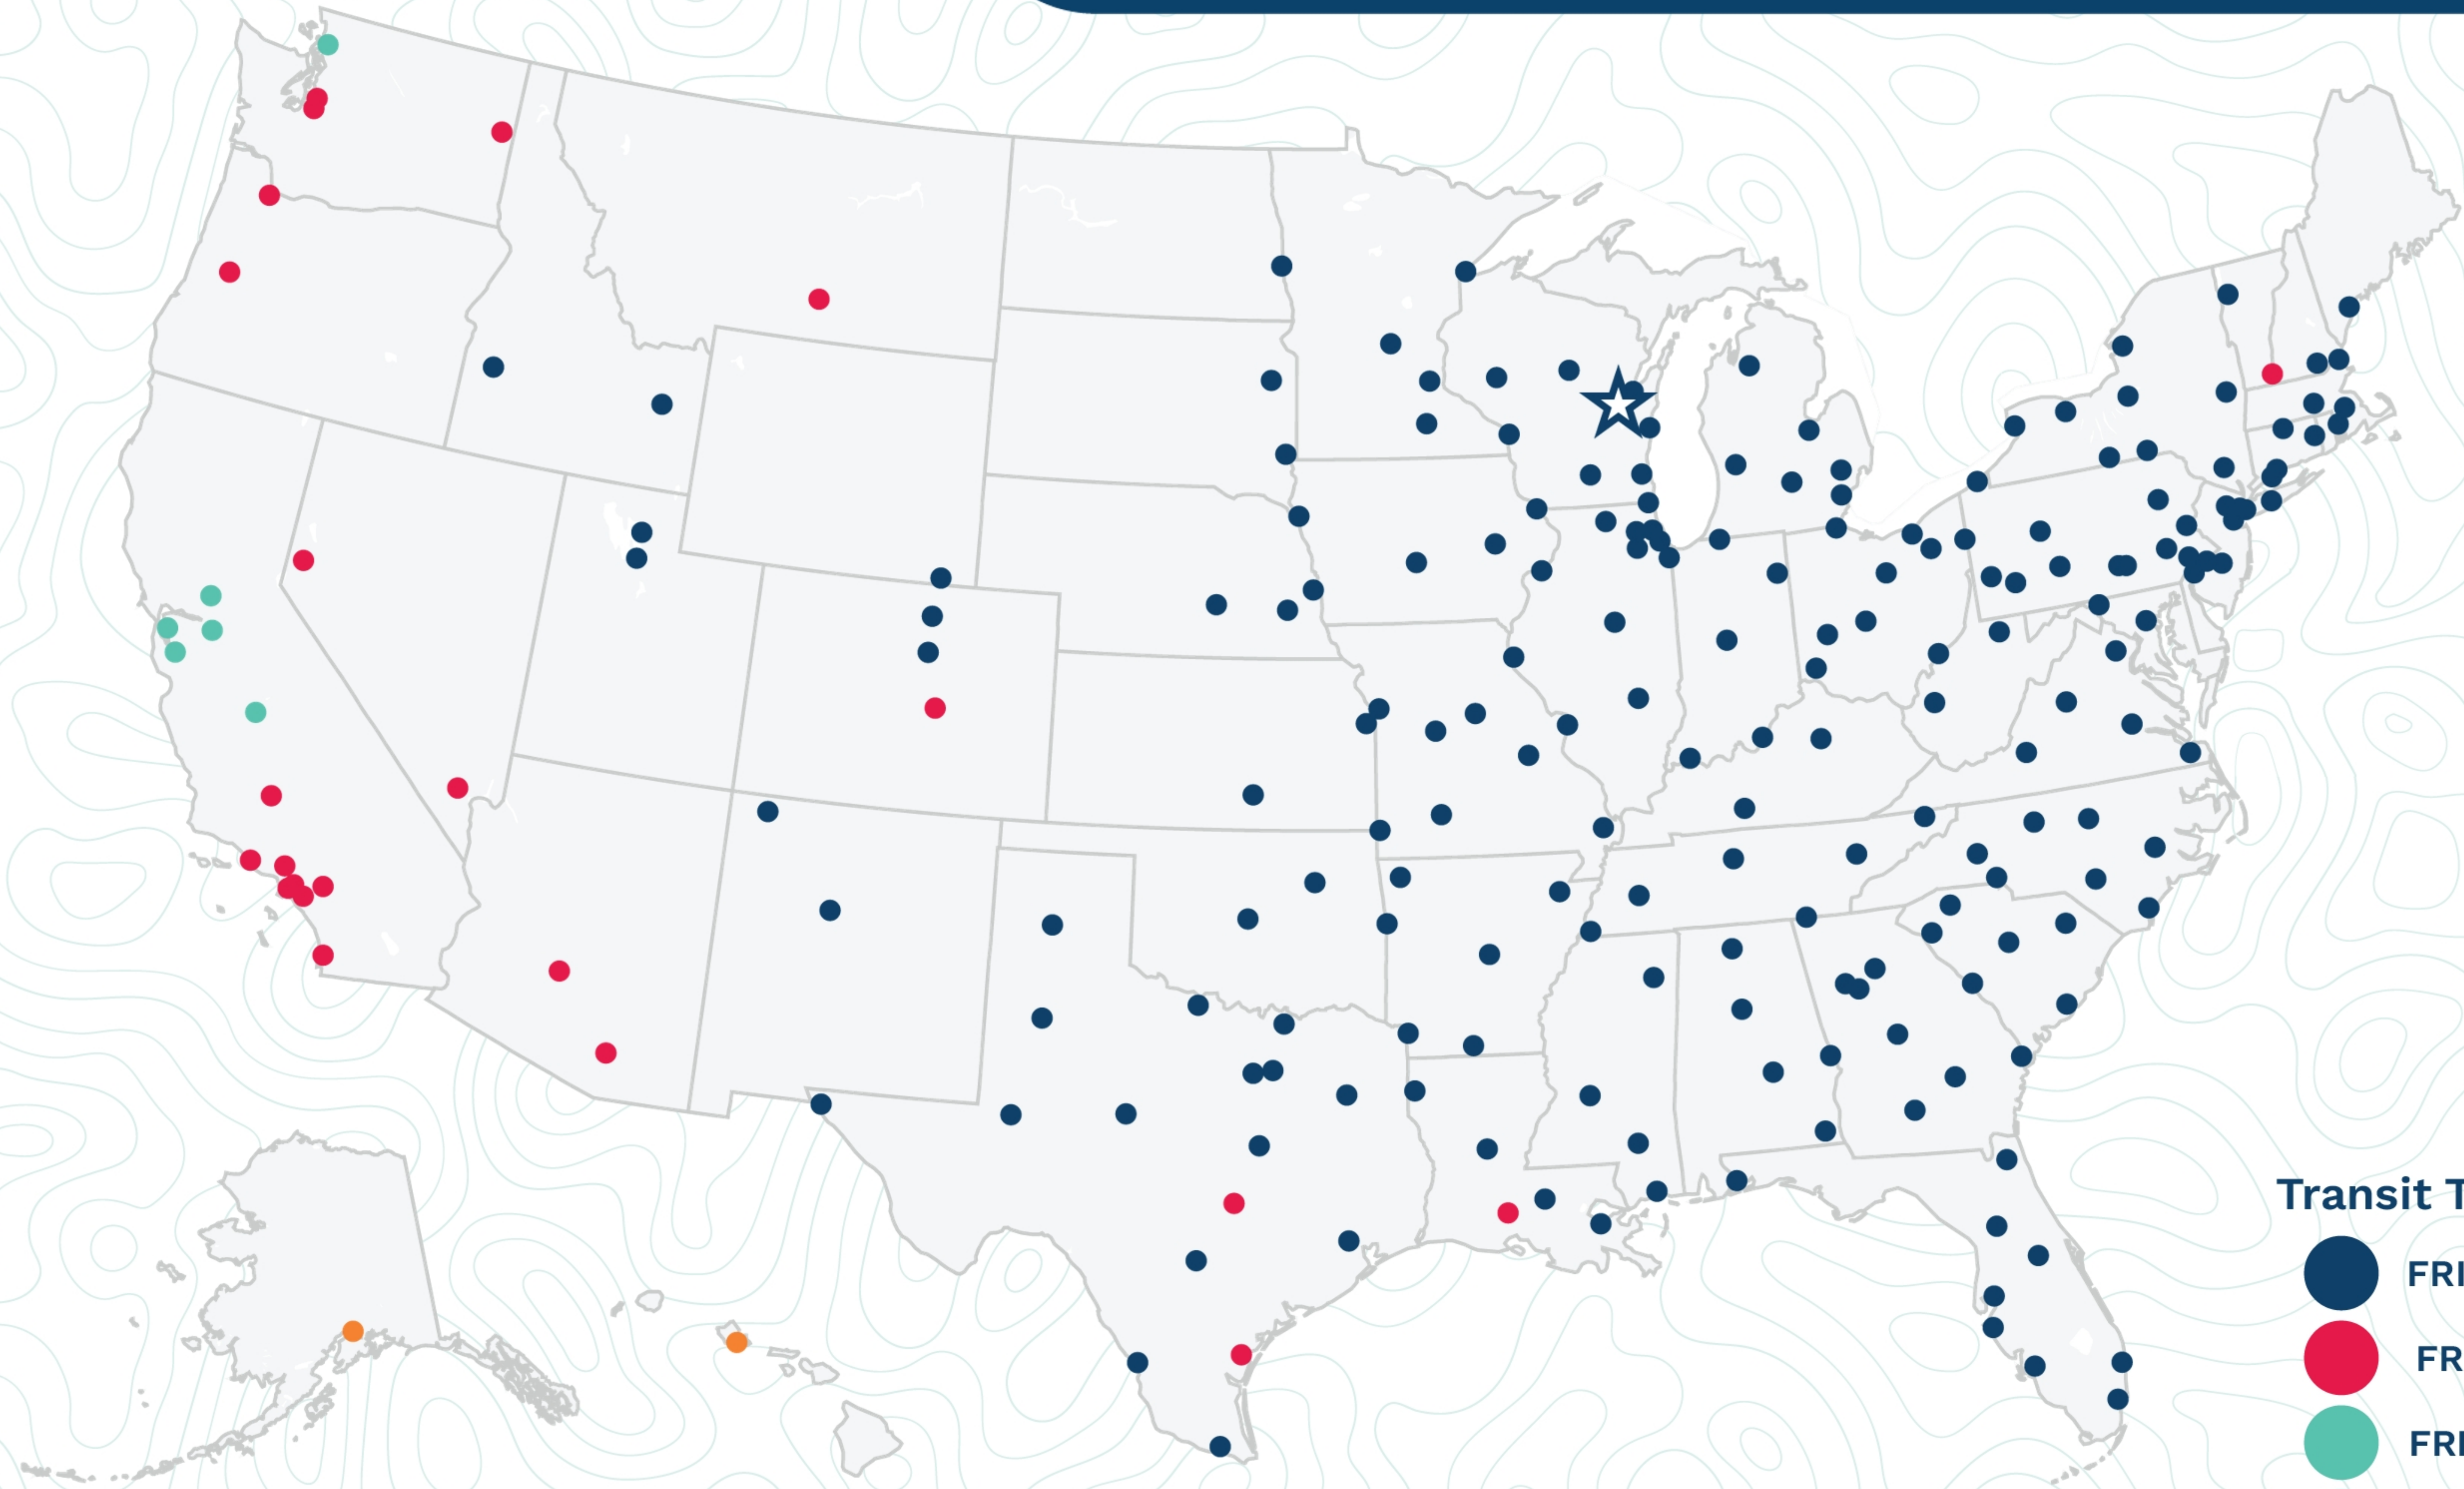

Appleton

5437 County Road Bb
Appleton, WI 54915
(920) 738-0257

Transit Times*

- FRI-MON
- FRI-TUE
- FRI-WED
- FRI-THU
- FRI-FRI
- 1 WEEK +

*Map graphically represents outbound transit times to service centers and is for illustrative purposes only.