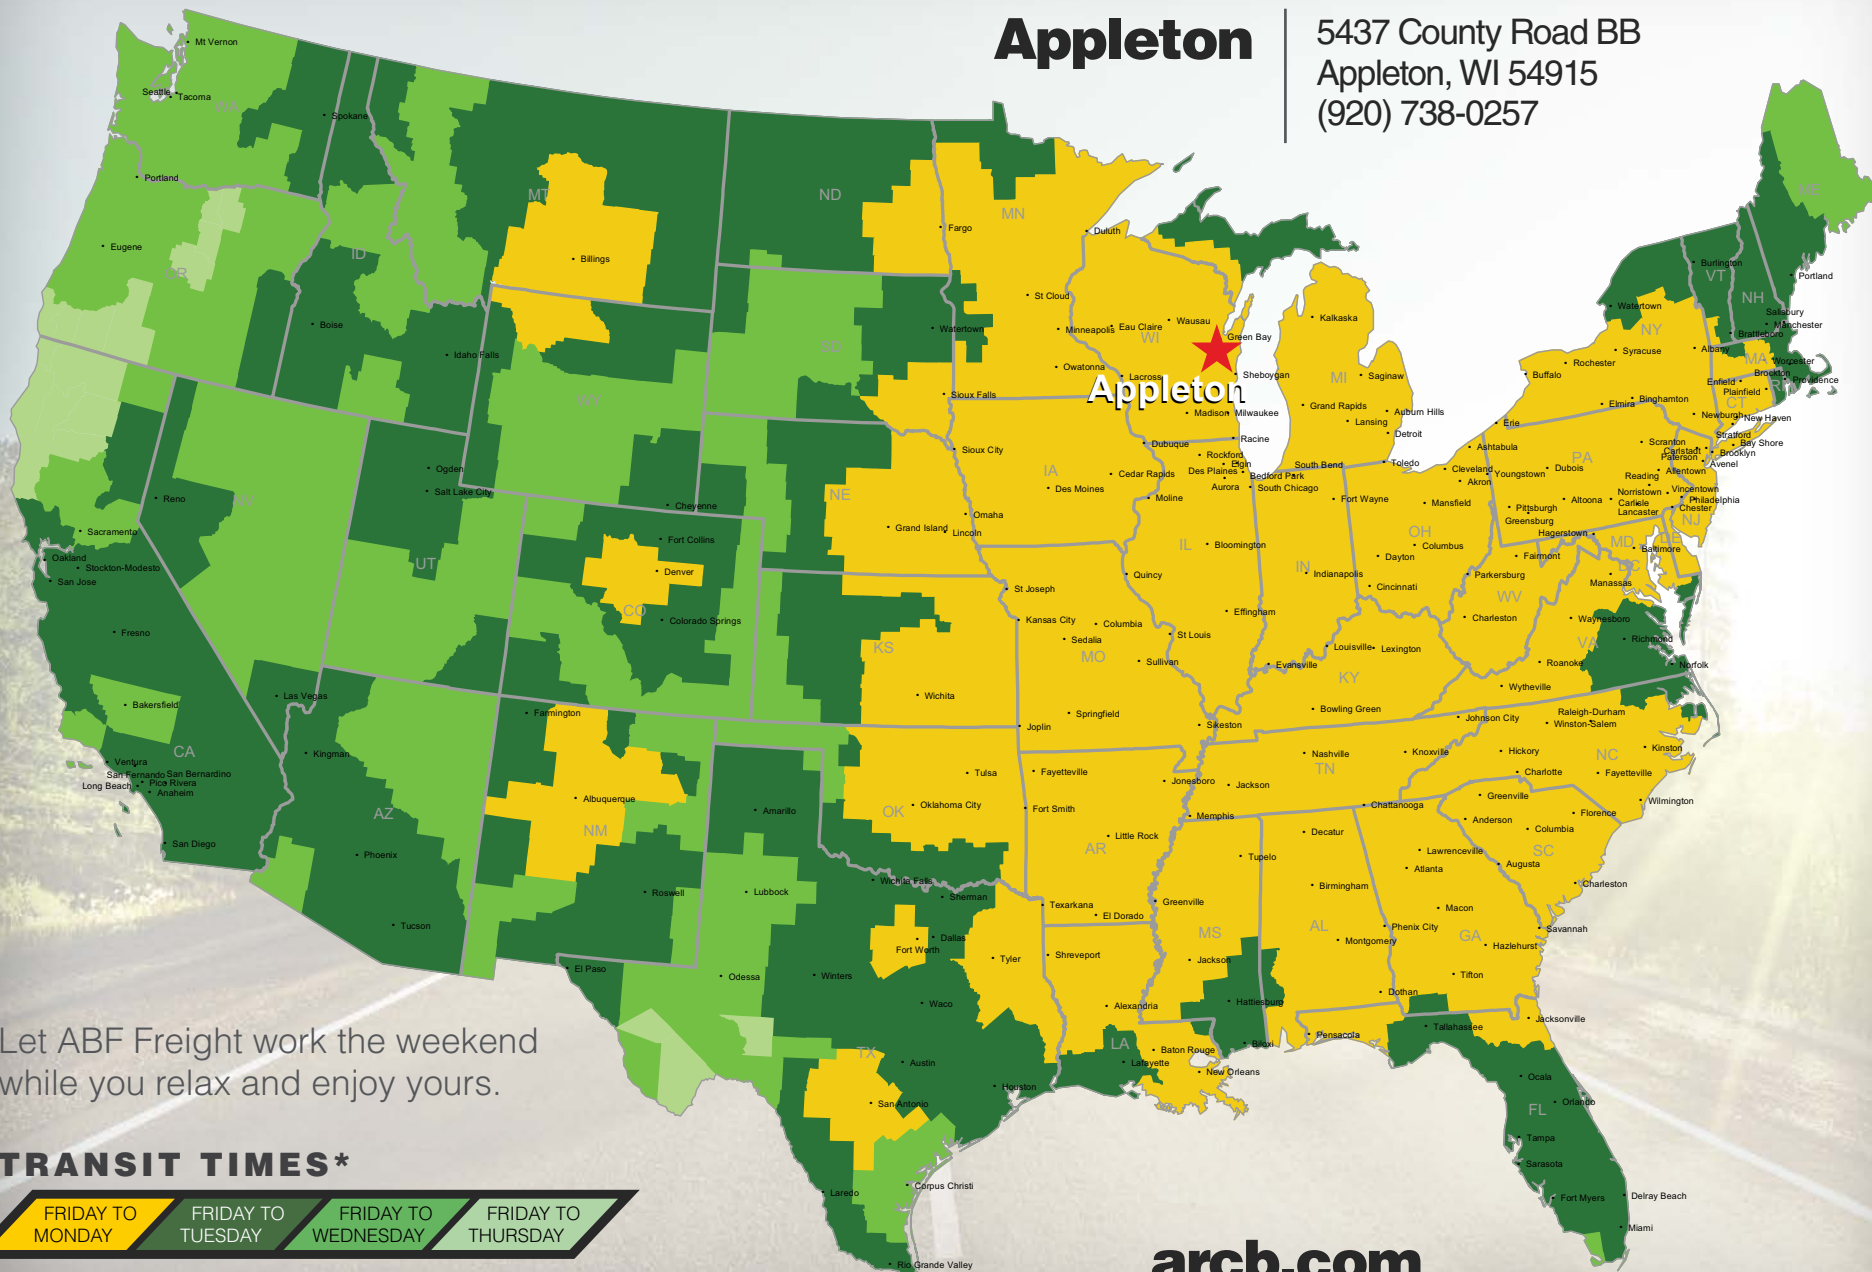

Appleton

5437 County Road BB
Appleton, WI 54915
(920) 738-0257

Let ABF Freight work the weekend while you relax and enjoy yours.

TRANSIT TIMES*

FRIDAY TO MONDAY

FRIDAY TO TUESDAY

FRIDAY TO WEDNESDAY

FRIDAY TO THURSDAY

arcb.com

*Map graphically represents outbound transit times to service centers and is for illustrative purposes only. For a specific transit request, visit arcb.com or contact your account manager.

022018-211