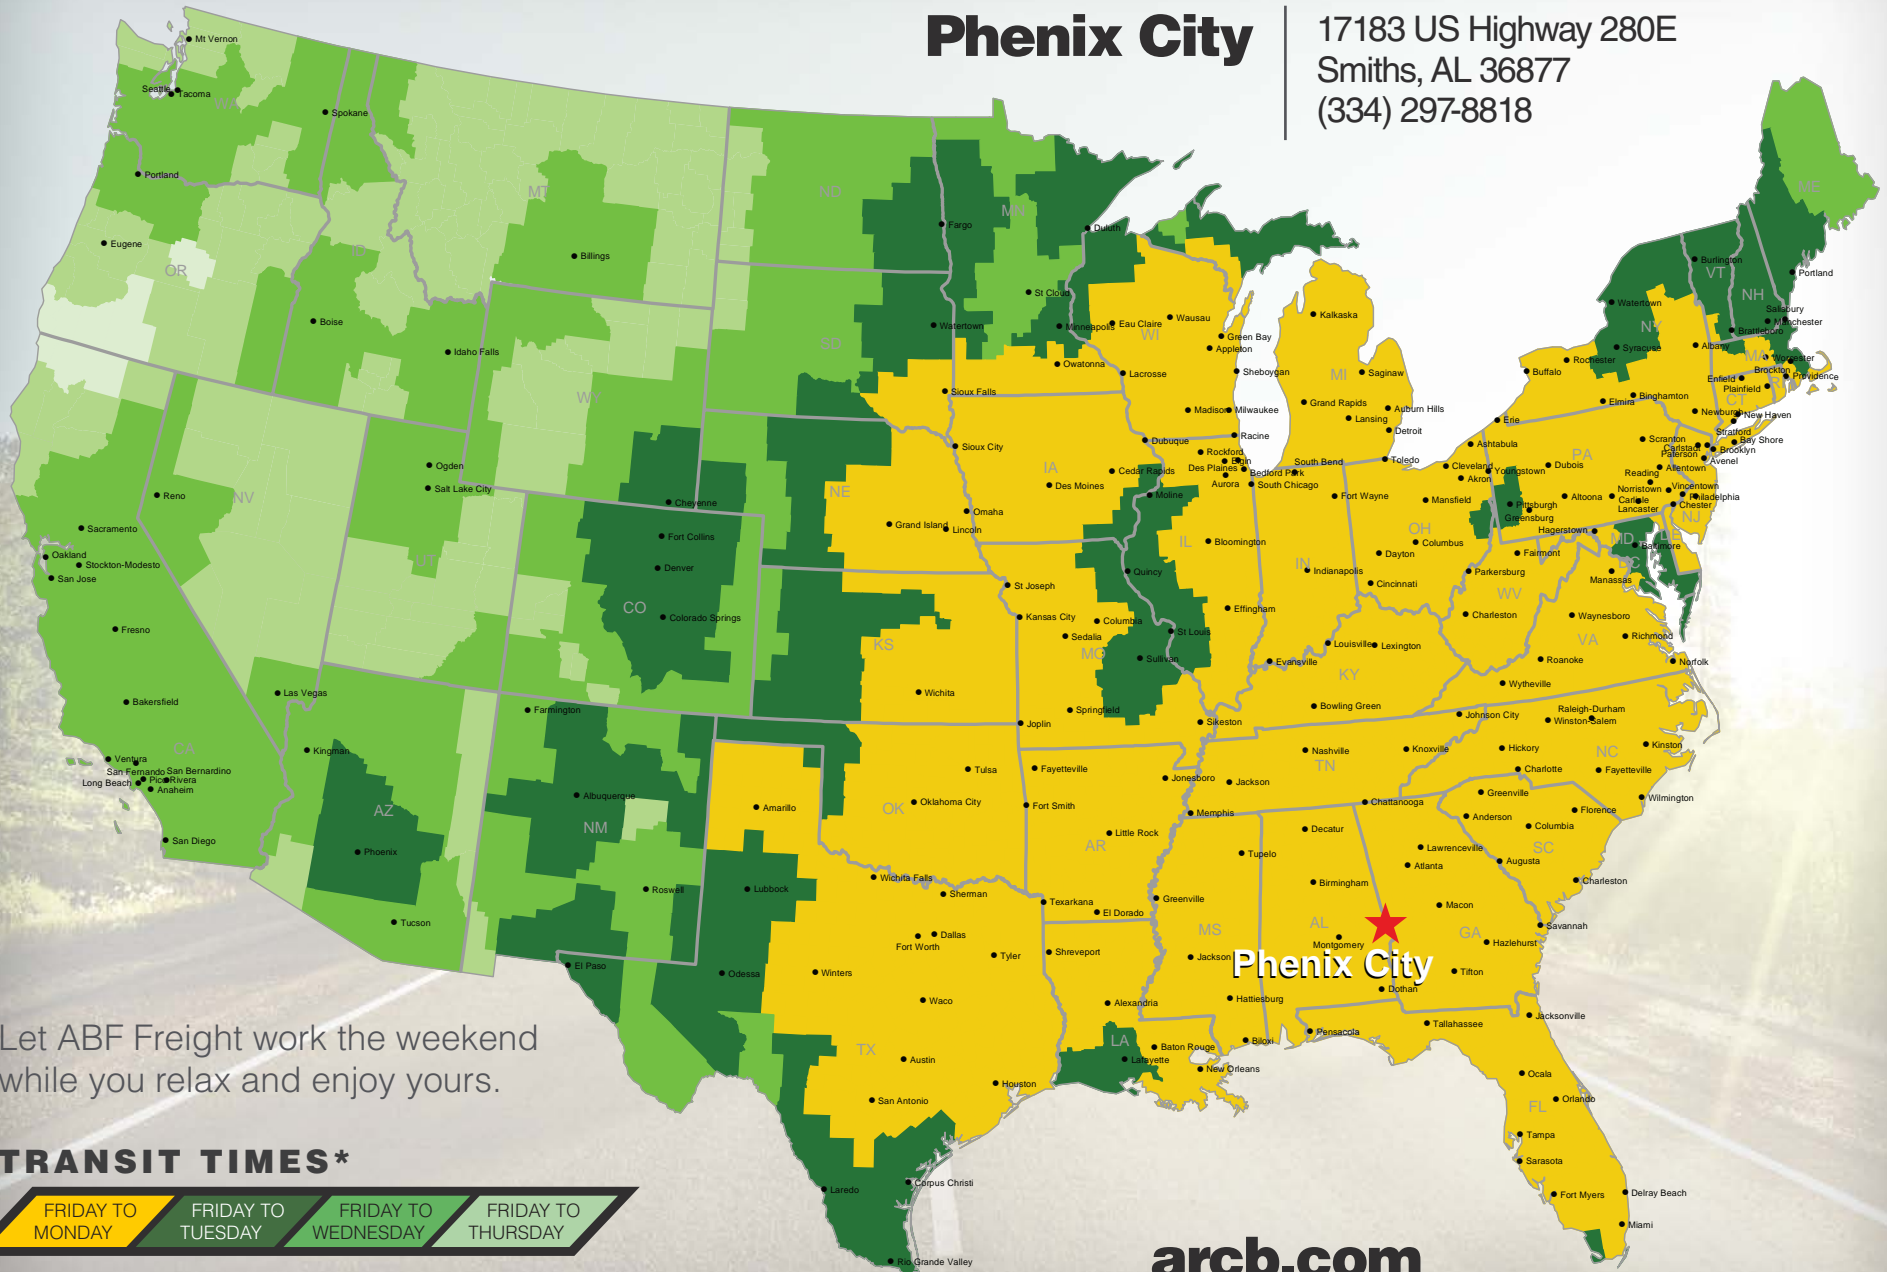

### Phenix City

17183 US Highway 280E  
 Smiths, AL 36877  
 (334) 297-8818

Let ABF Freight work the weekend while you relax and enjoy yours.

#### TRANSIT TIMES\*

\*Map graphically represents outbound transit times to service centers and is for illustrative purposes only. For a specific transit request, visit [arcb.com](http://arcb.com) or contact your account manager.