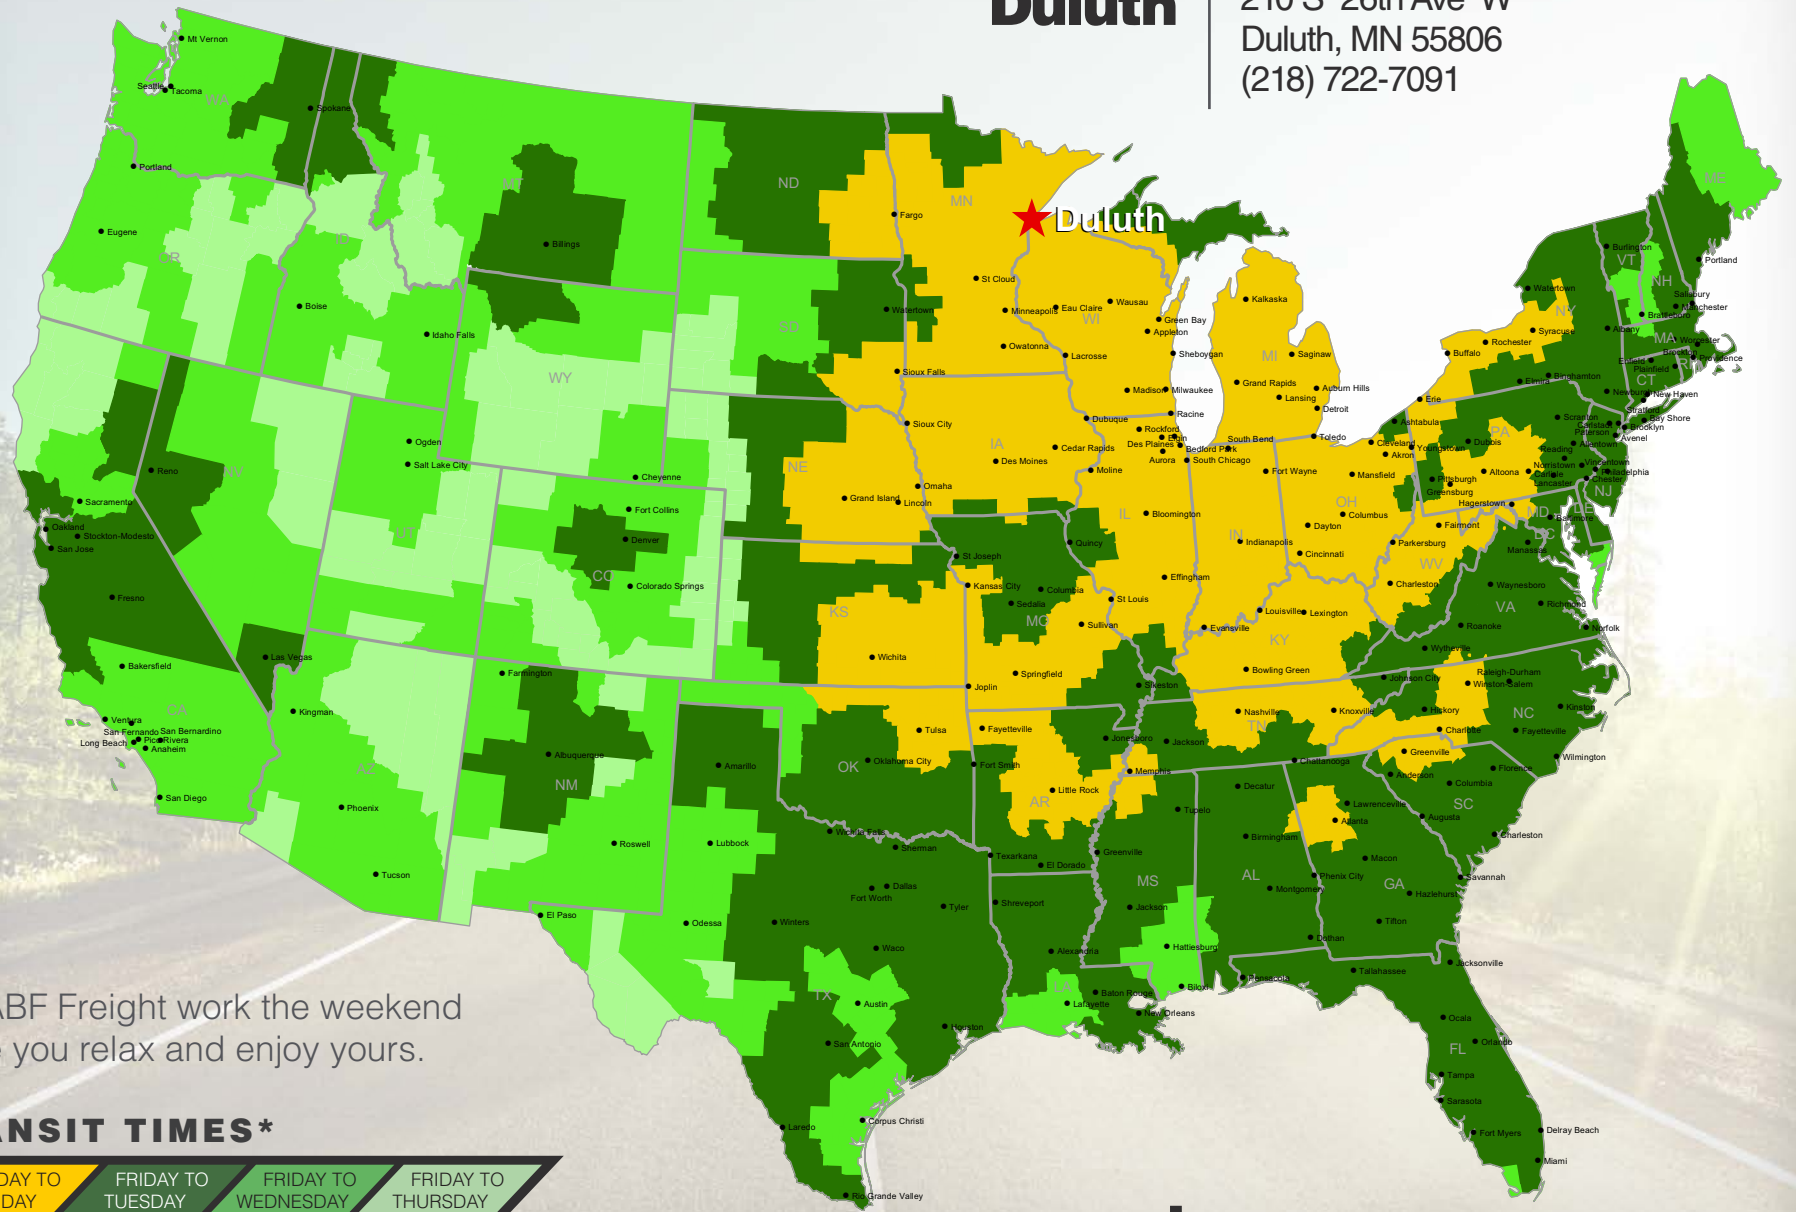

Duluth

210 S 26th Ave W
Duluth, MN 55806
(218) 722-7091

Let ABF Freight work the weekend while you relax and enjoy yours.

TRANSIT TIMES*

FRIDAY TO MONDAY

FRIDAY TO TUESDAY

FRIDAY TO WEDNESDAY

FRIDAY TO THURSDAY

*Map graphically represents outbound transit times to service centers and is for illustrative purposes only. For a specific transit request, visit arcb.com or contact your account manager.

arcb.com

022018-215