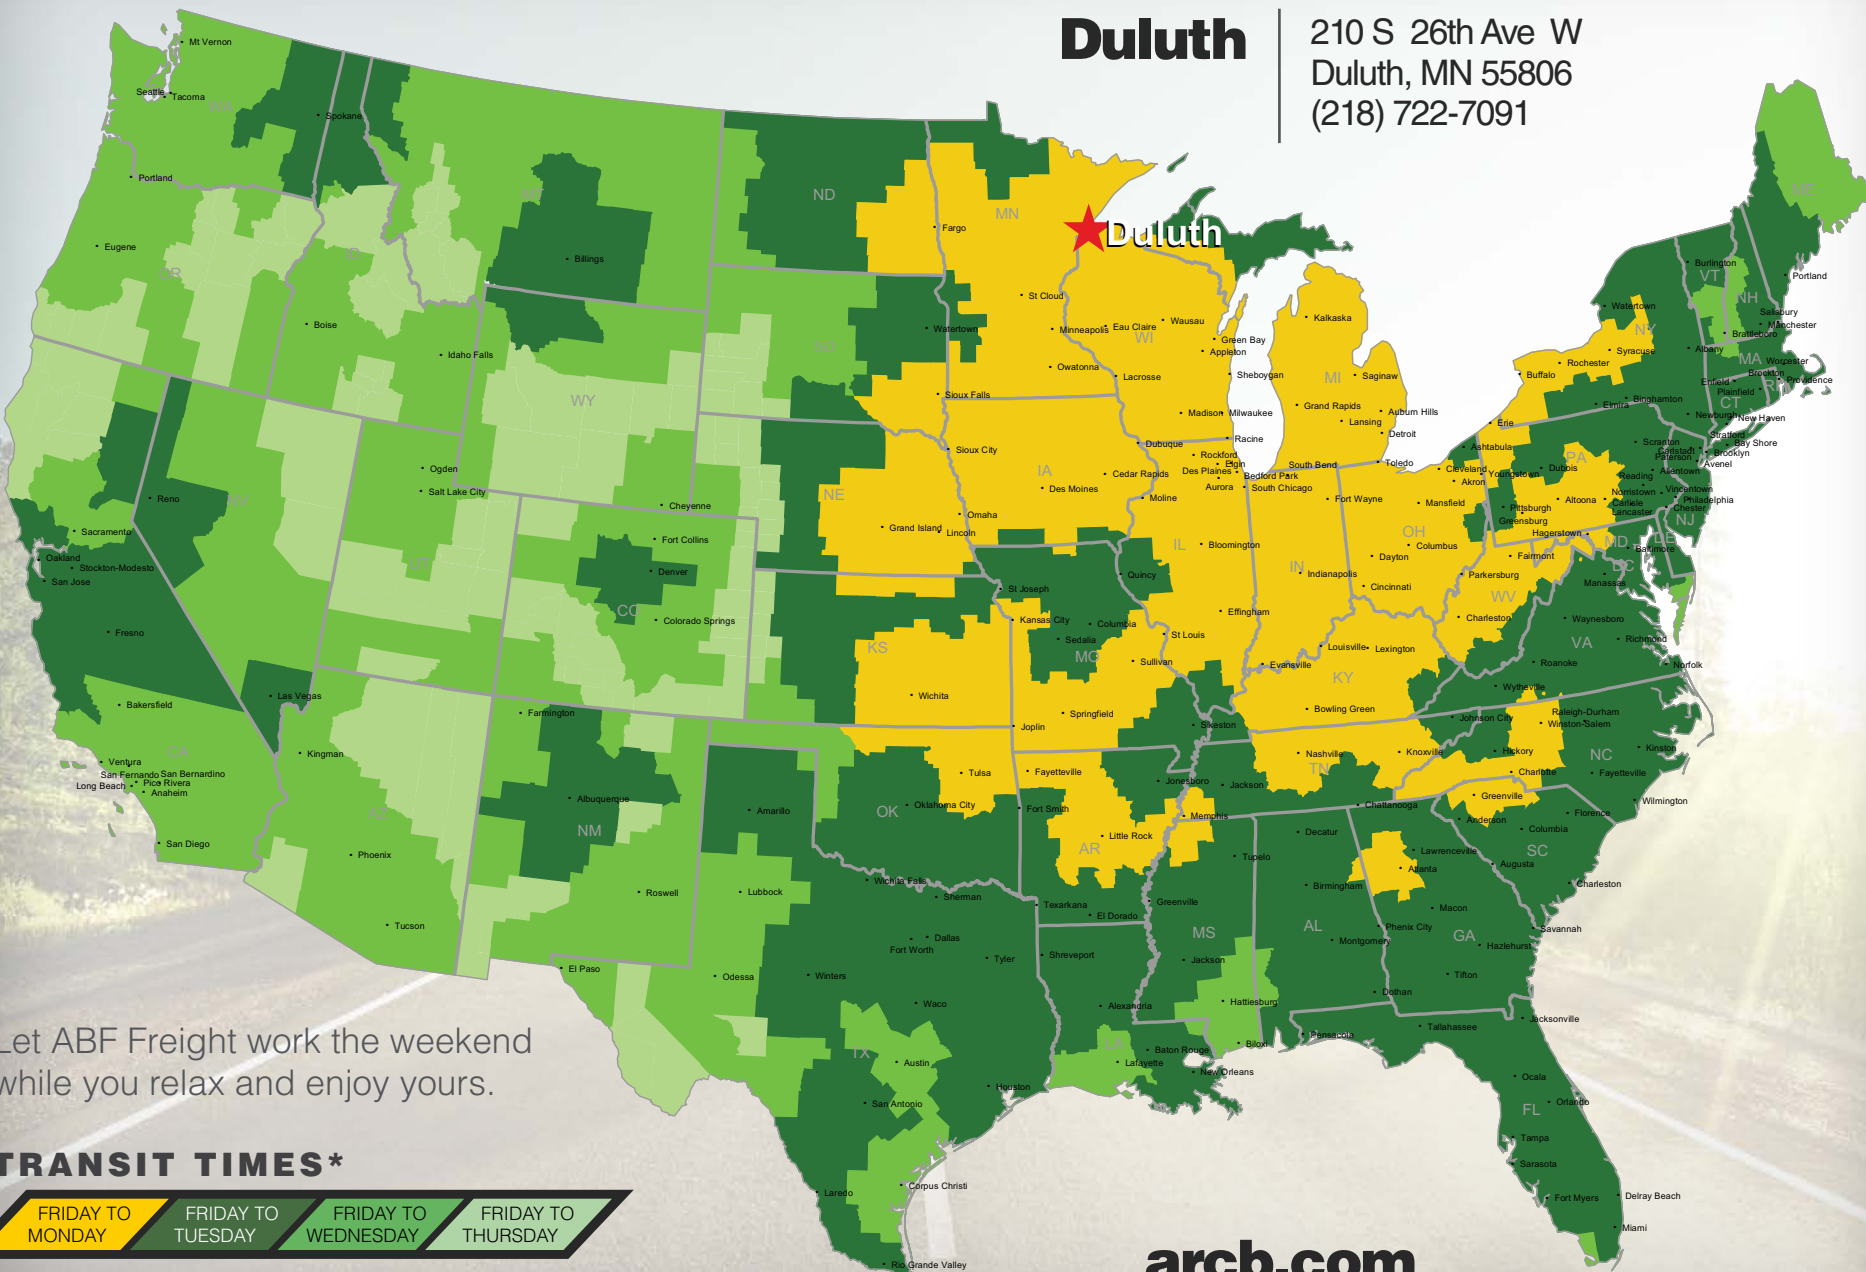

Duluth

210 S 26th Ave W
Duluth, MN 55806
(218) 722-7091

Let ABF Freight work the weekend while you relax and enjoy yours.

TRANSIT TIMES*

FRIDAY TO MONDAY

FRIDAY TO TUESDAY

FRIDAY TO WEDNESDAY

FRIDAY TO THURSDAY

*Map graphically represents outbound transit times to service centers and is for illustrative purposes only. For a specific transit request, visit arcb.com or contact your account manager.

arcb.com

022018-215