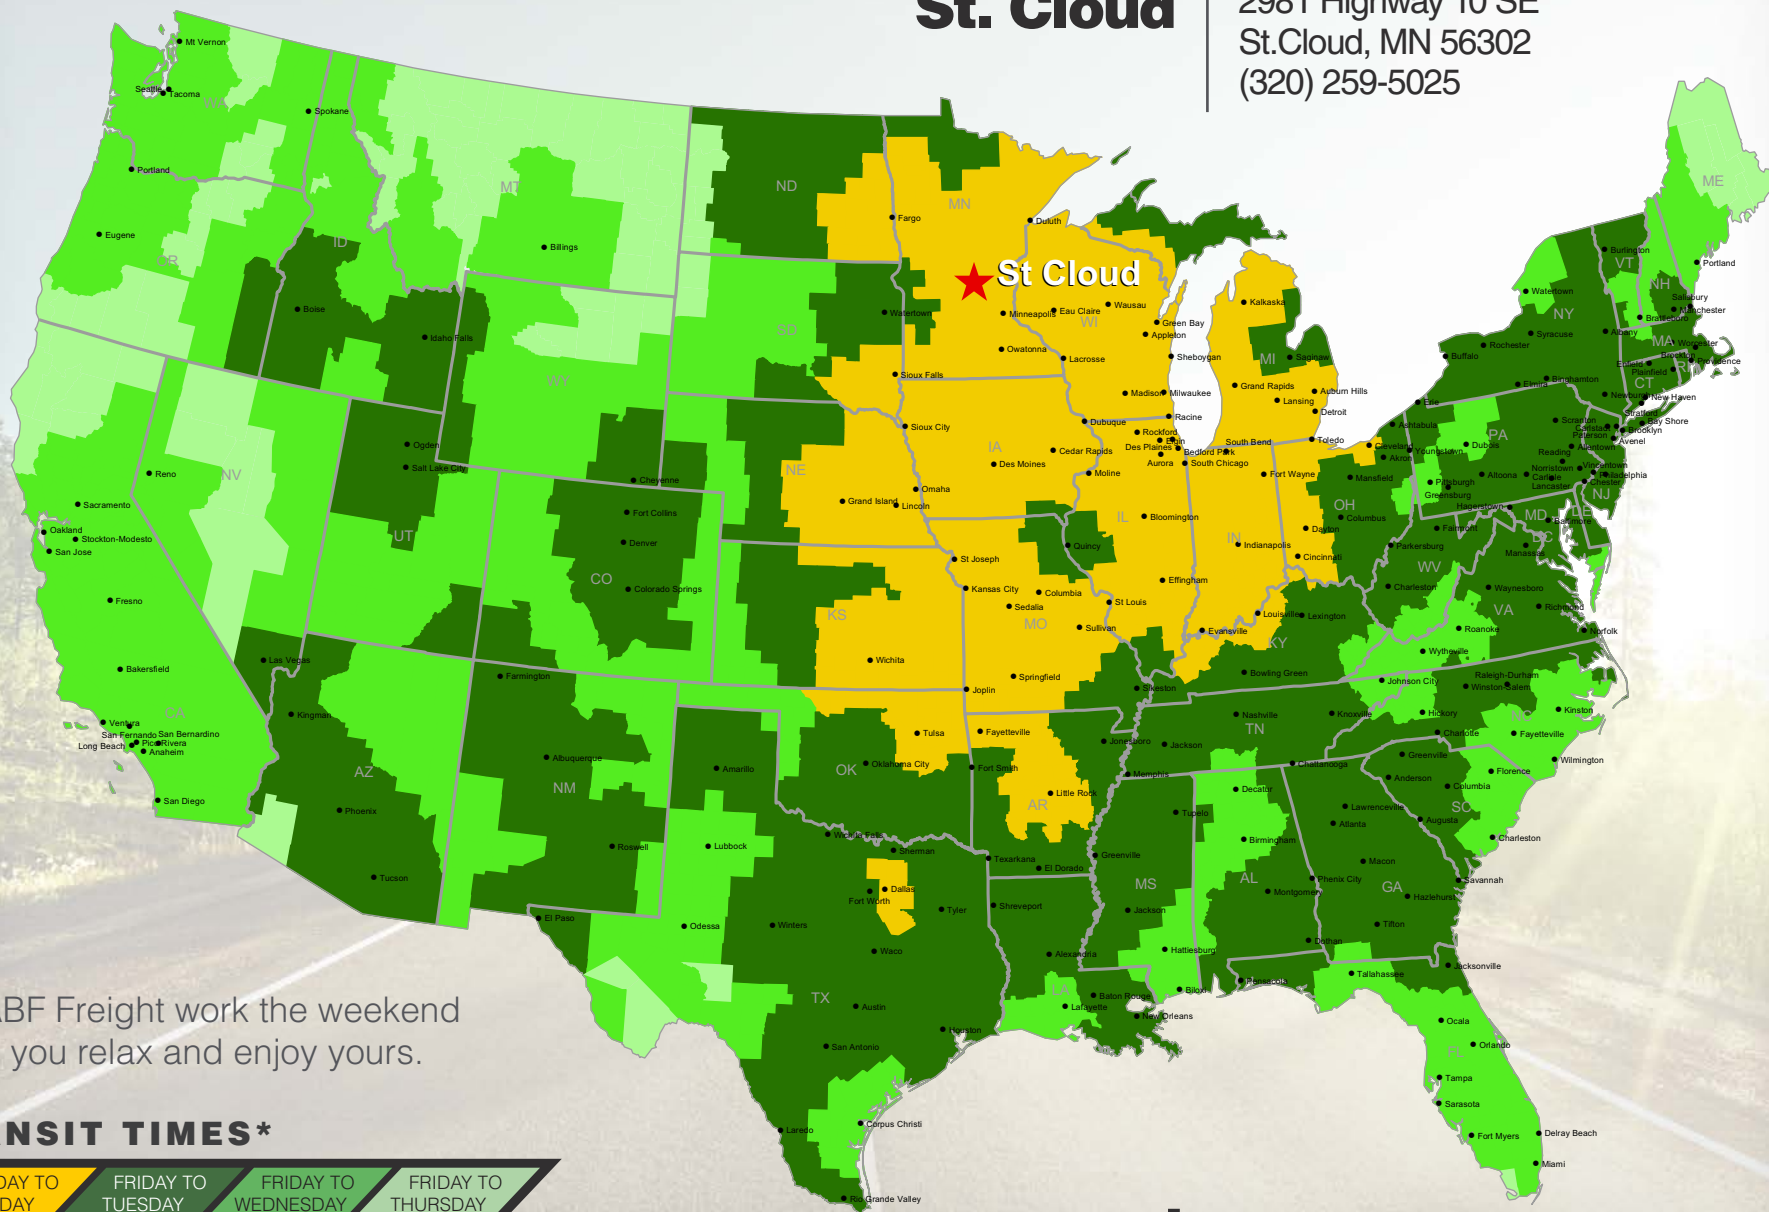

St. Cloud

2981 Highway 10 SE
St. Cloud, MN 56302
(320) 259-5025

Let ABF Freight work the weekend while you relax and enjoy yours.

TRANSIT TIMES*

FRIDAY TO MONDAY

FRIDAY TO TUESDAY

FRIDAY TO WEDNESDAY

FRIDAY TO THURSDAY

*Map graphically represents outbound transit times to service centers and is for illustrative purposes only. For a specific transit request, visit arcb.com or contact your account manager.

arcb.com

022018-217