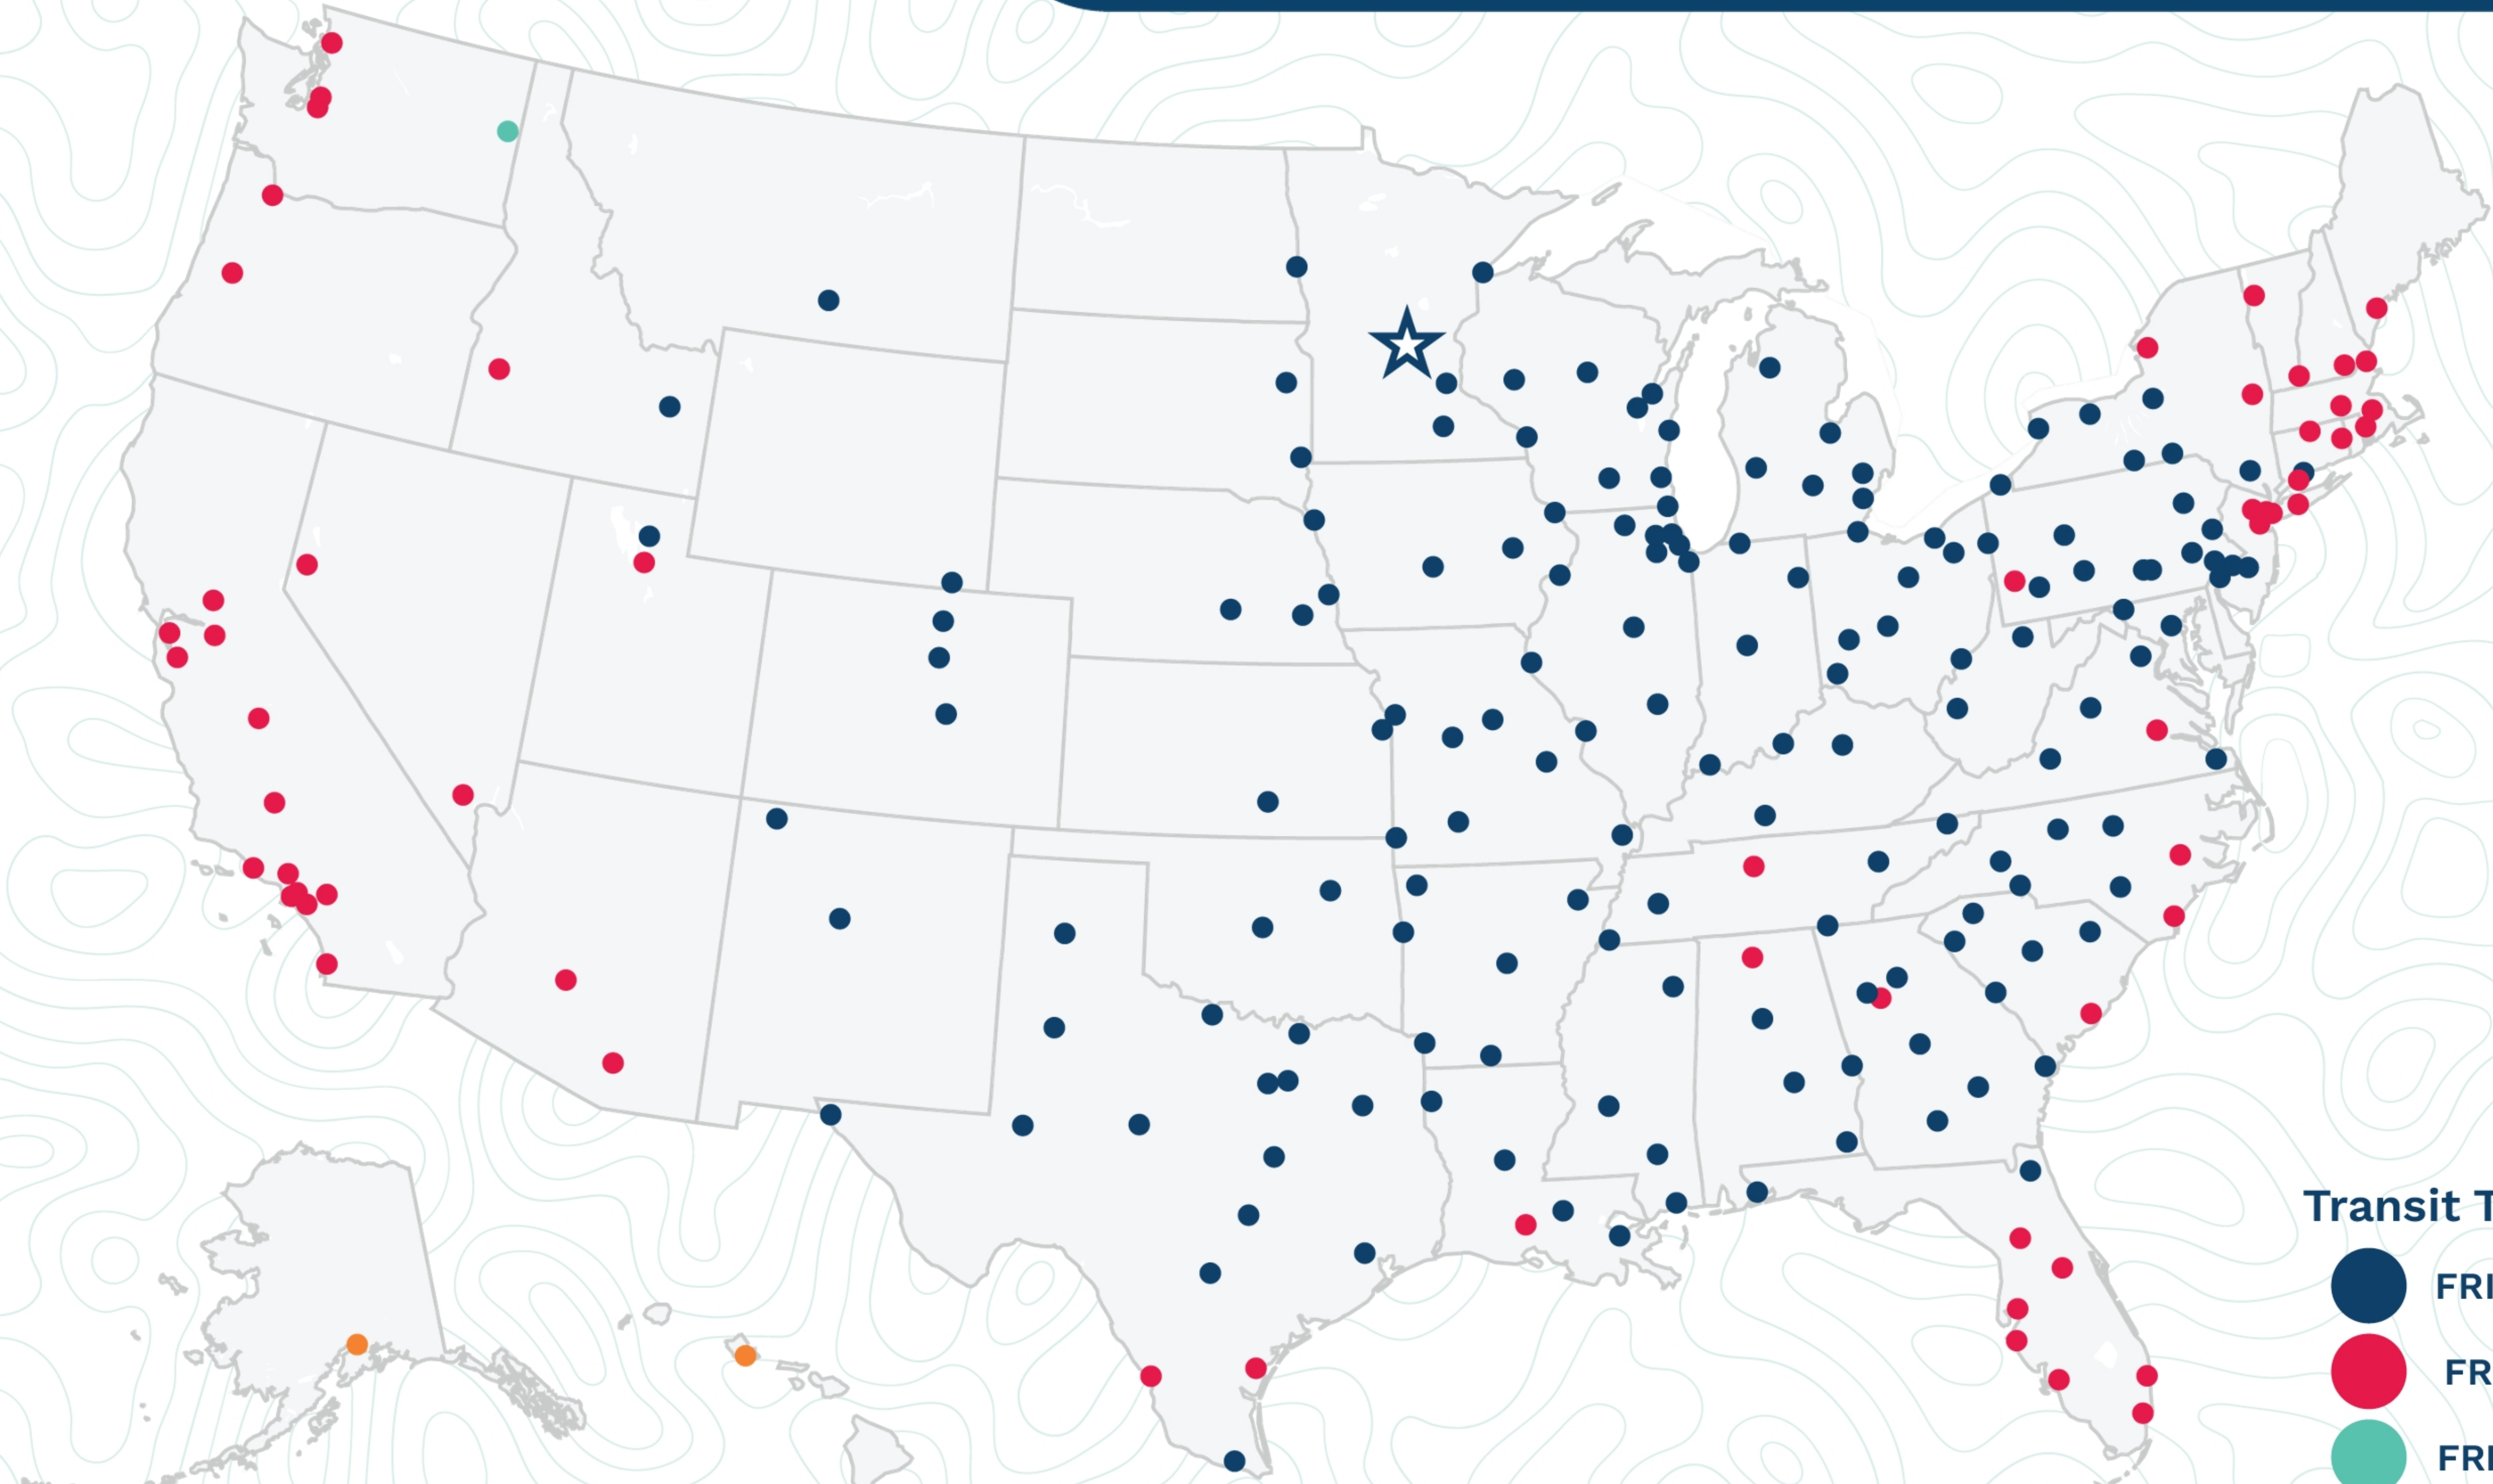

St Cloud

2981 Highway 10 Se
St Cloud, MN 56304
(320) 259-5025

Transit Times*

- FRI-MON
- FRI-TUE
- FRI-WED
- FRI-THU
- FRI-FRI
- 1 WEEK +

*Map graphically represents outbound transit times to service centers and is for illustrative purposes only.