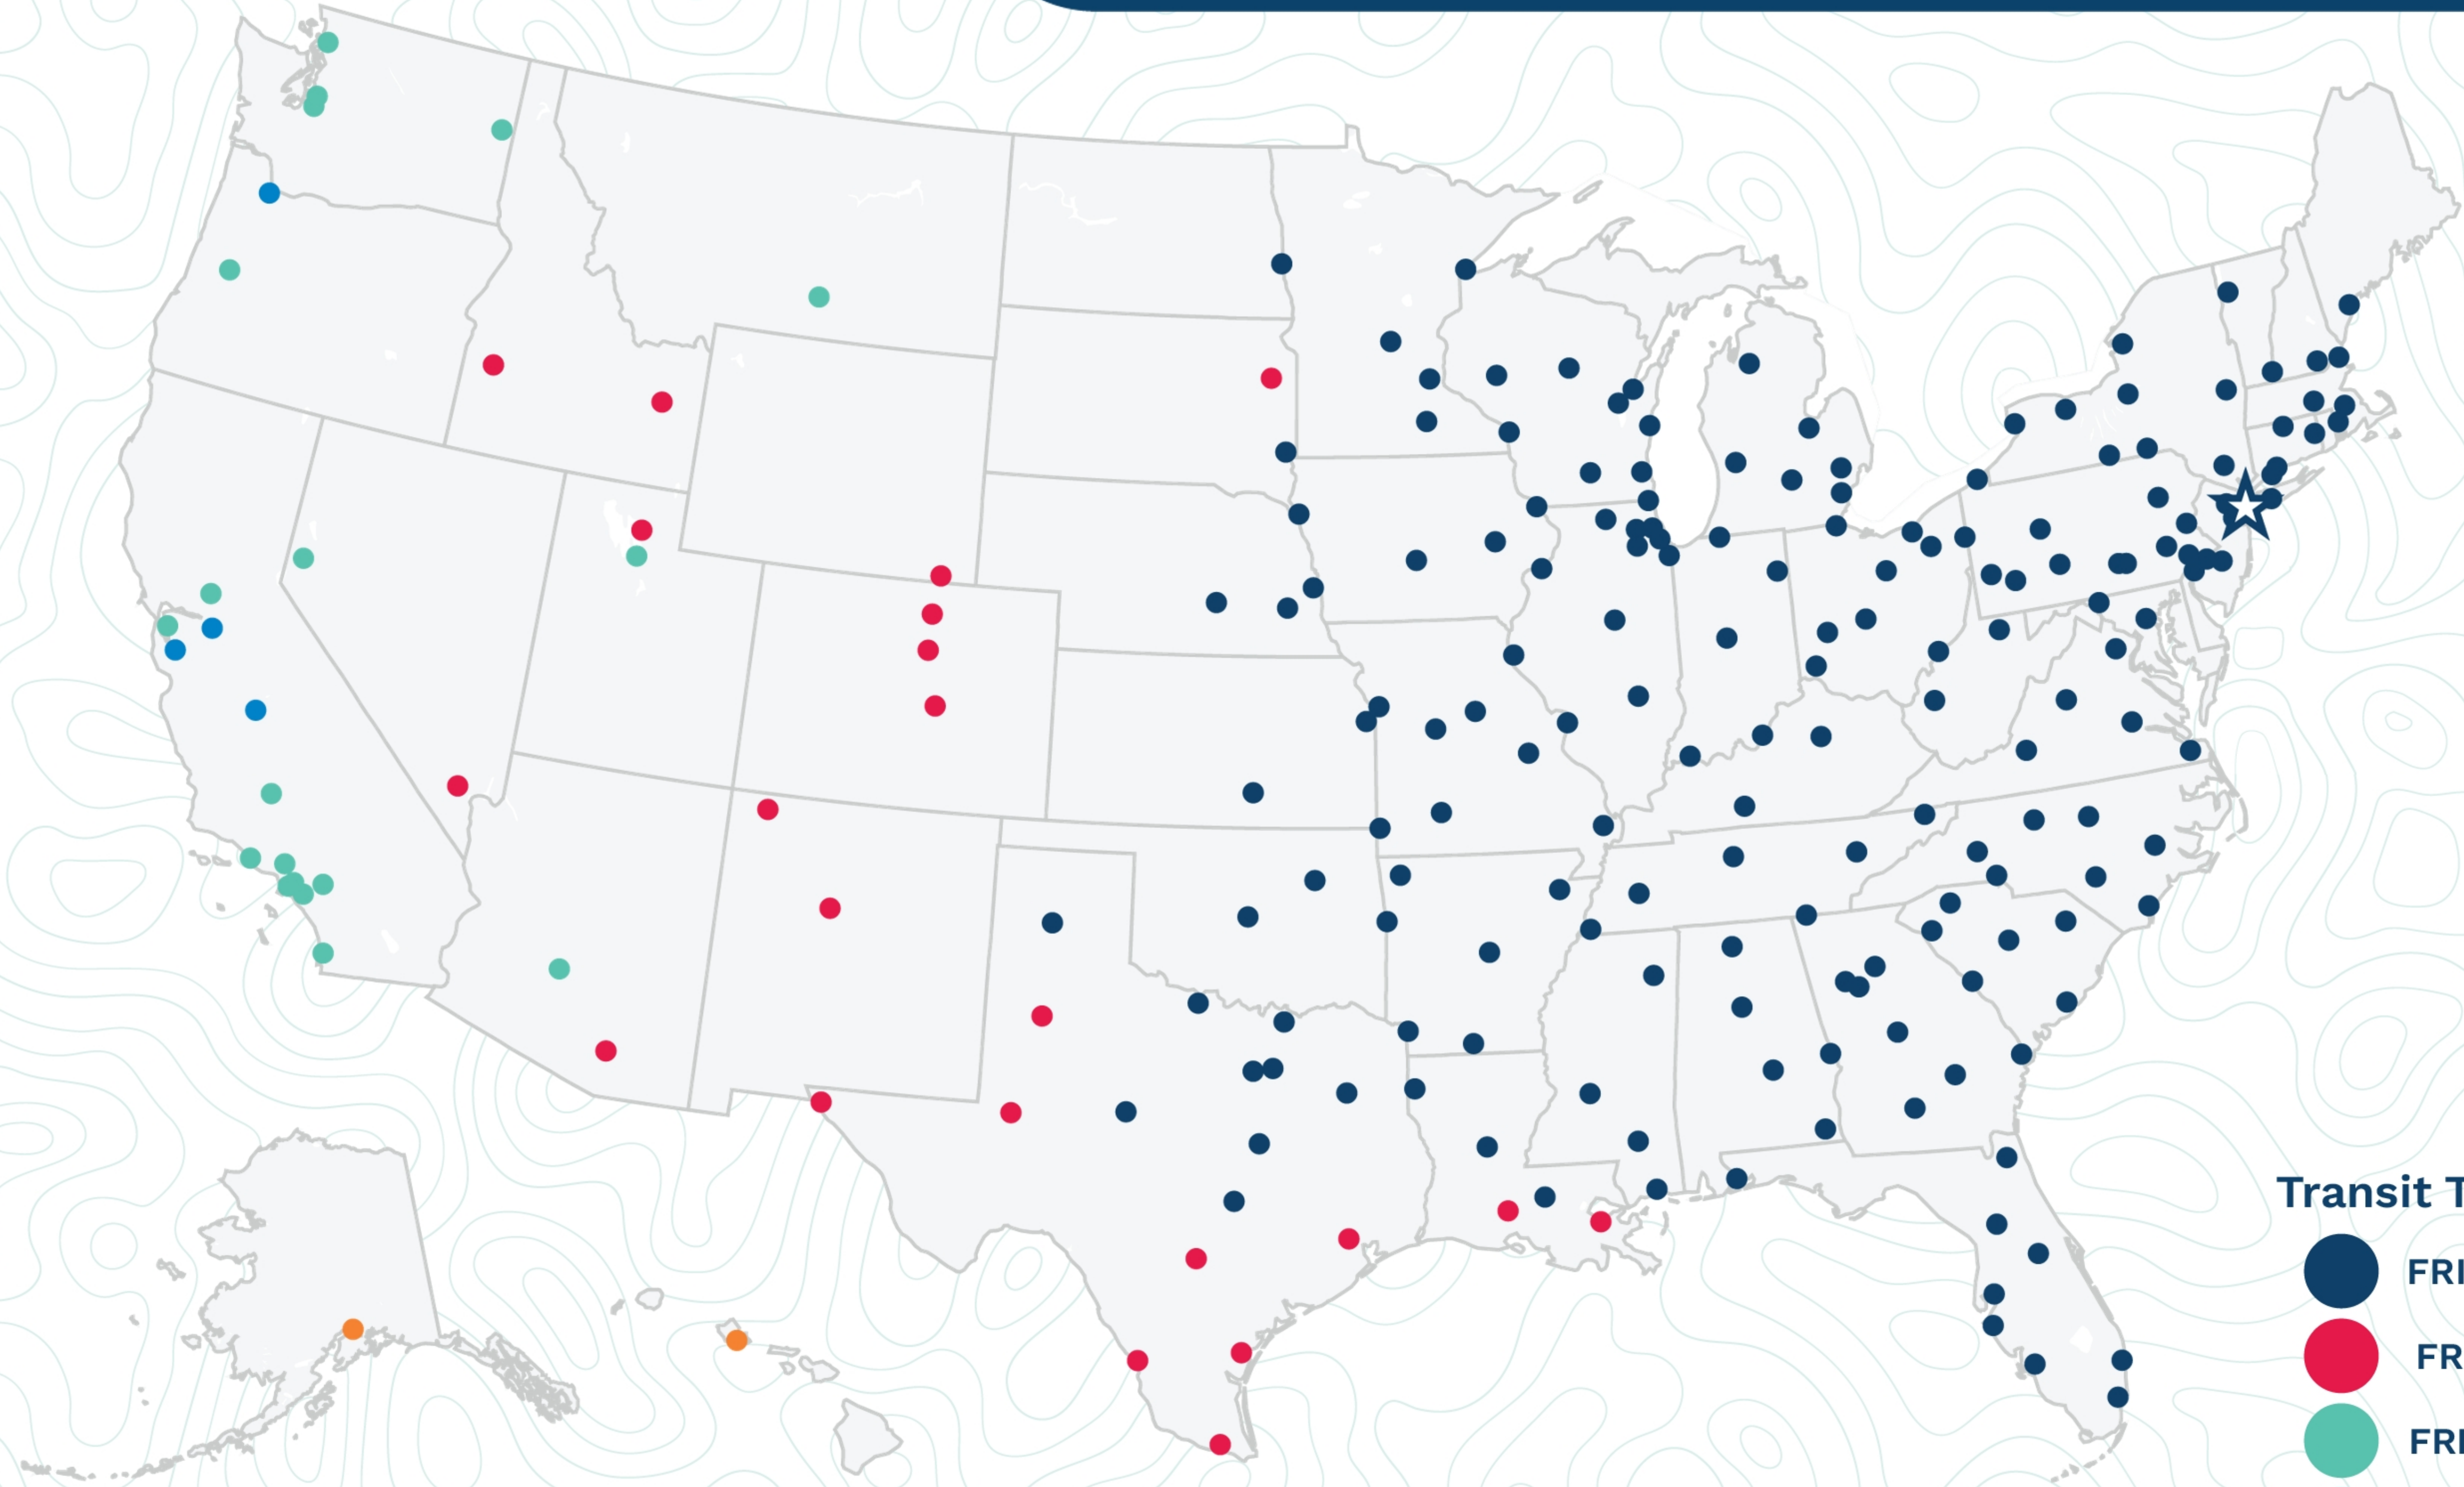

Brooklyn

414 Maspeth Ave  
Brooklyn, NY 11211  
(718) 599-9339

Transit Times\*

- FRI-MON
- FRI-TUE
- FRI-WED
- FRI-THU
- FRI-FRI
- 1 WEEK +

\*Map graphically represents outbound transit times to service centers and is for illustrative purposes only.