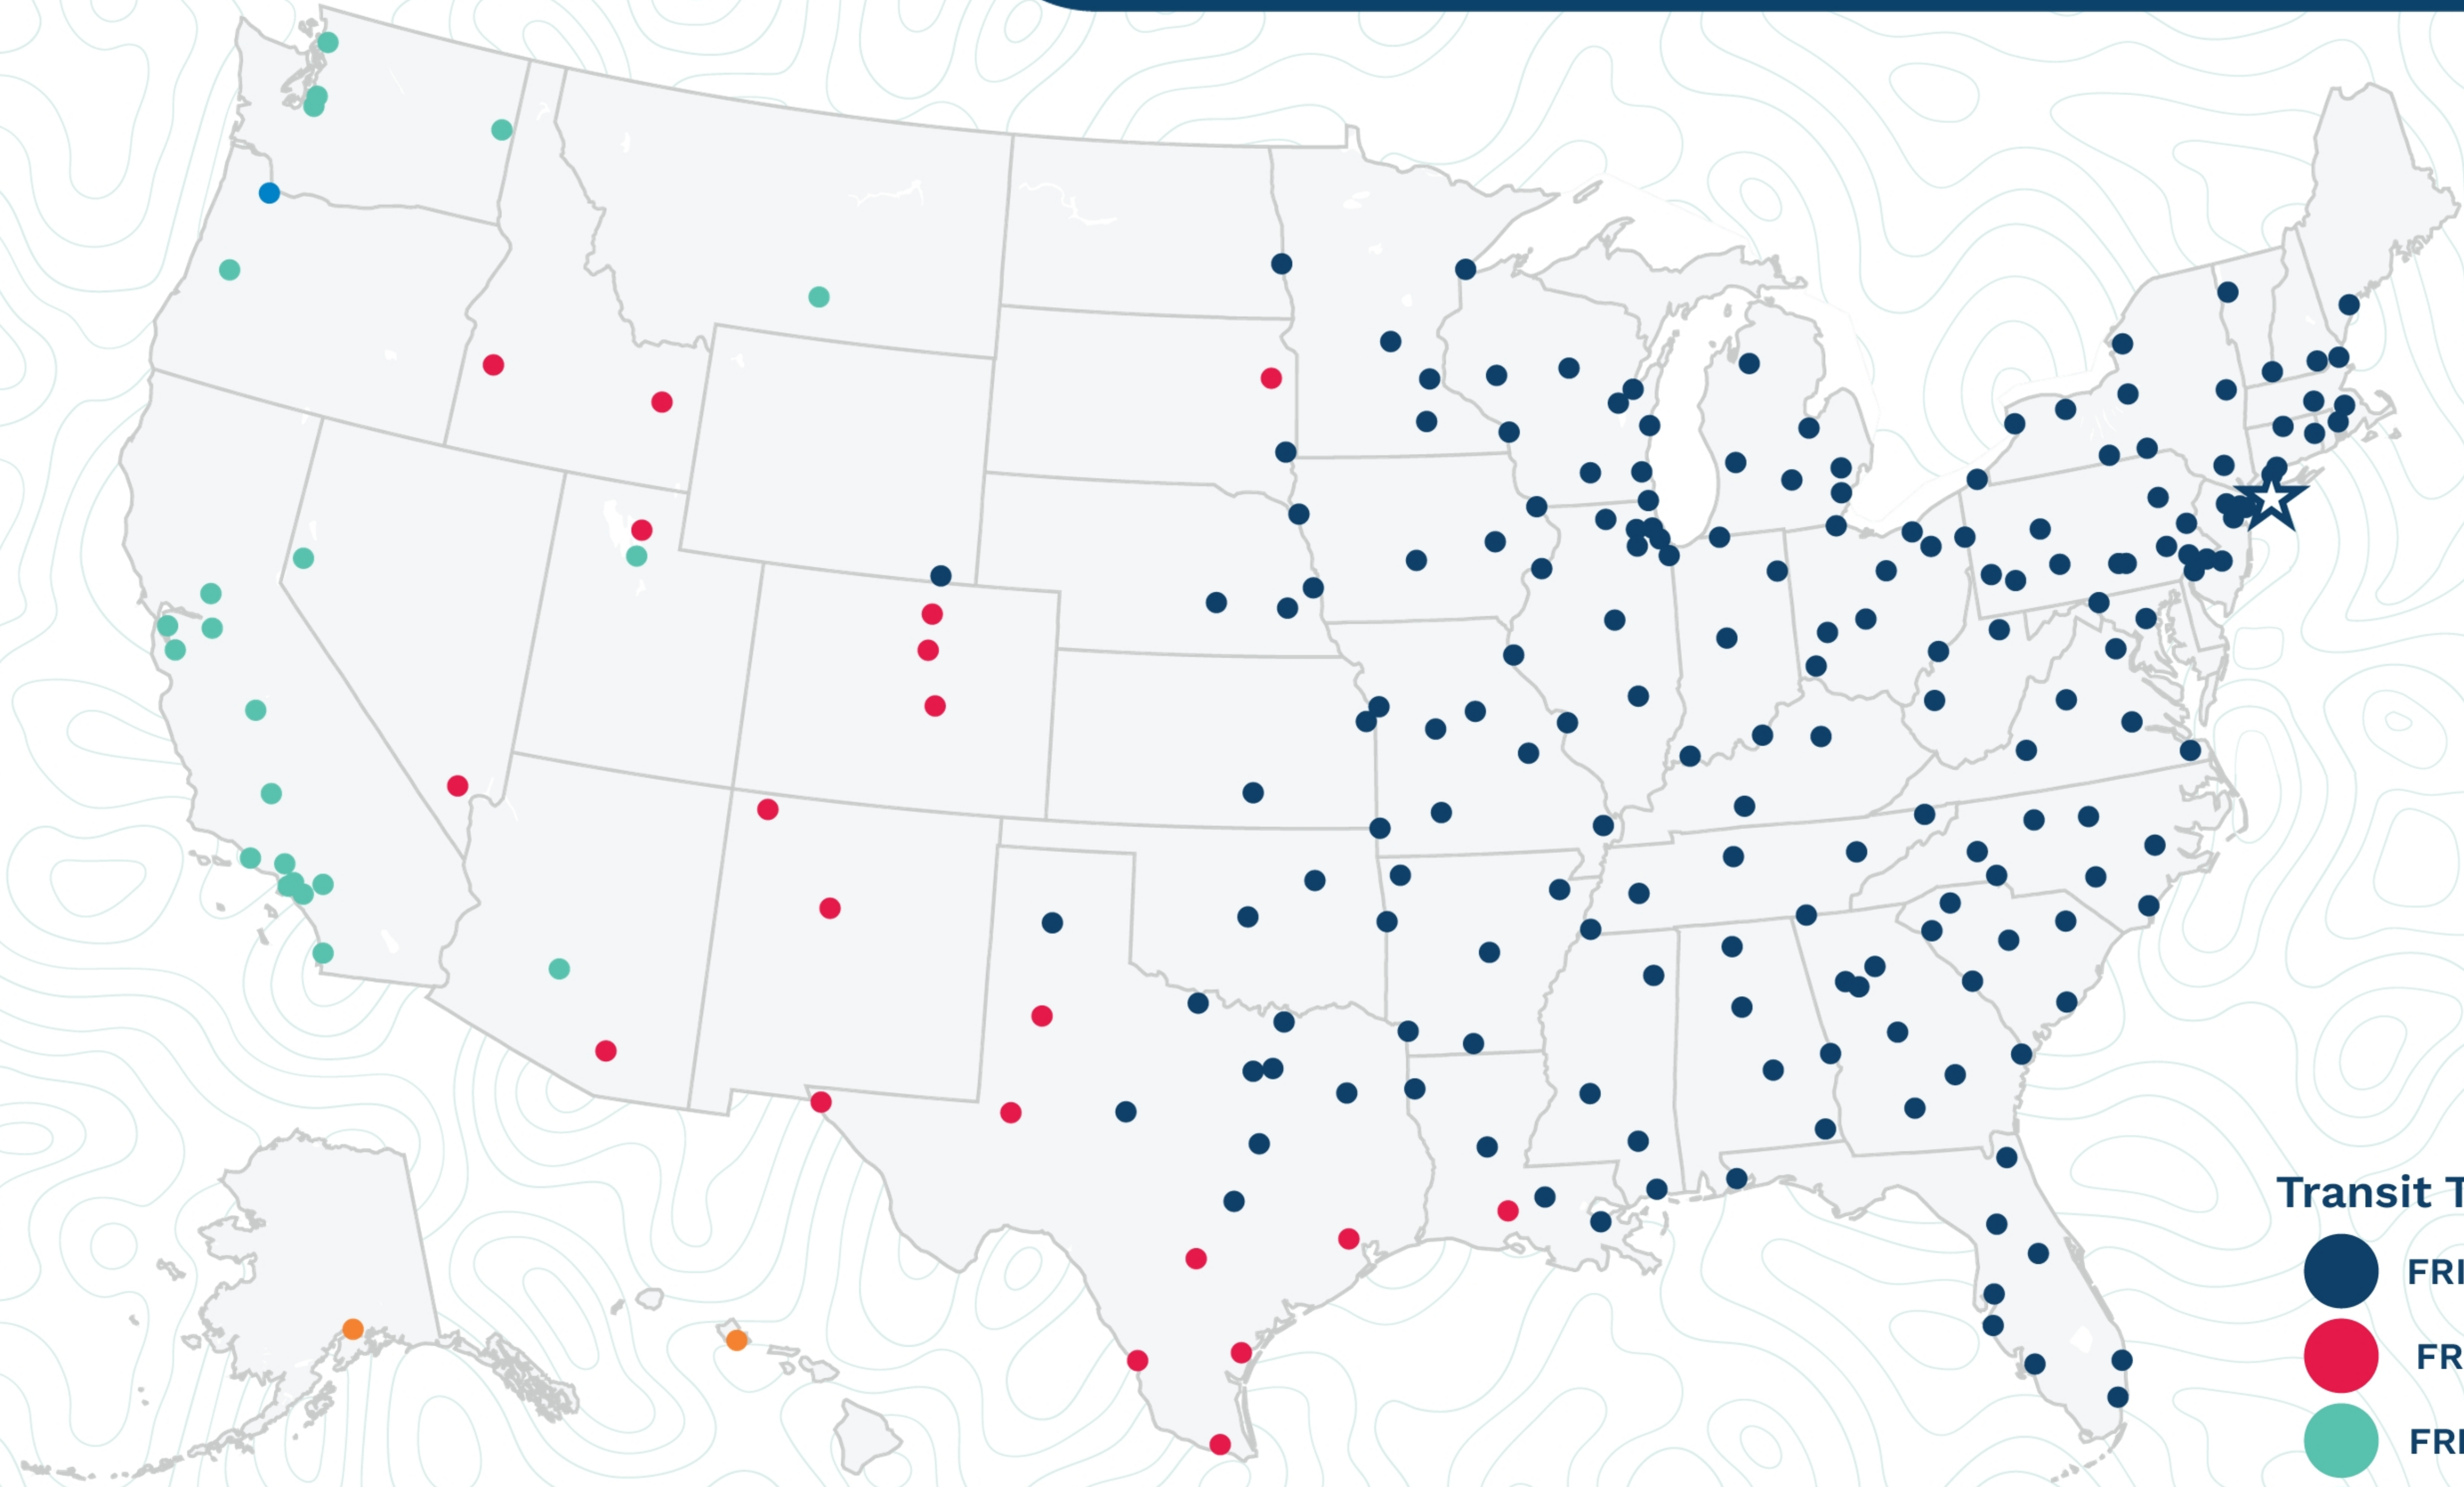

Bay Shore

270 Skip Lane
Bay Shore, NY 11706
(631) 243-0800

Transit Times*

- FRI-MON
- FRI-TUE
- FRI-WED
- FRI-THU
- FRI-FRI
- 1 WEEK +

*Map graphically represents outbound transit times to service centers and is for illustrative purposes only.