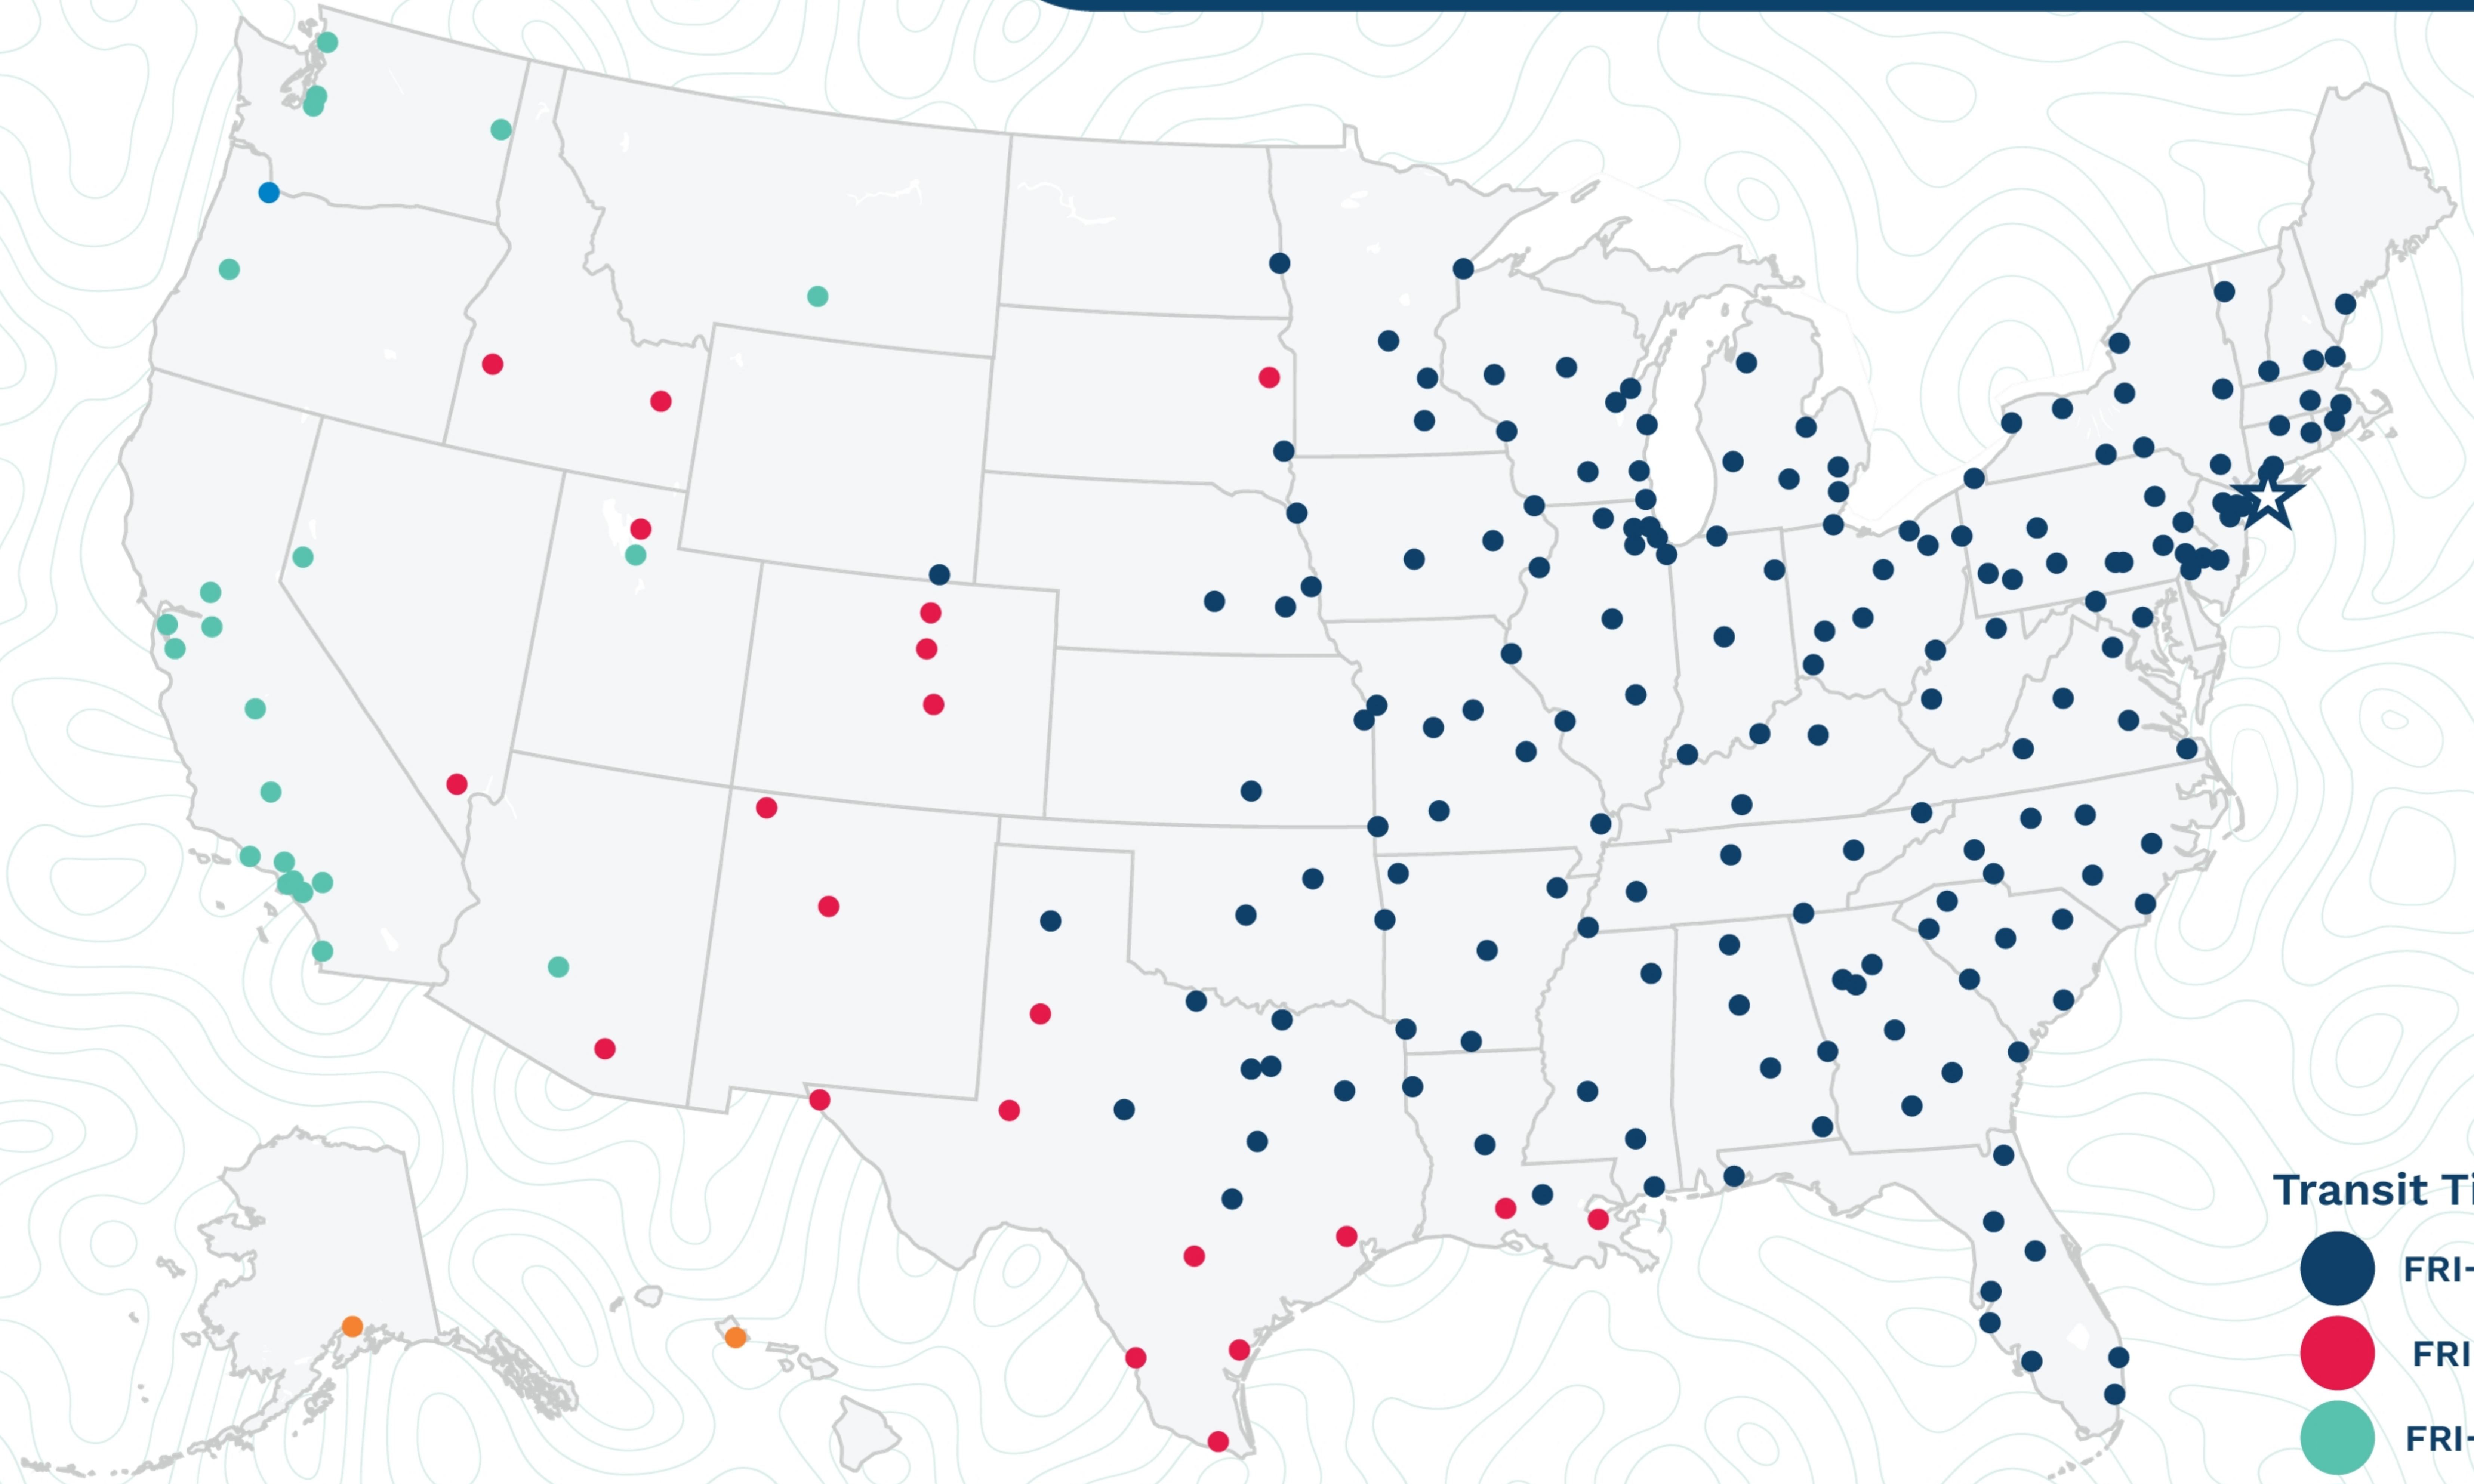

Bay Shore

270 Skip Lane  
Bay Shore, NY 11706  
(631) 243-0800

Transit Times\*

- FRI-MON
- FRI-TUE
- FRI-WED
- FRI-THU
- FRI-FRI
- 1 WEEK +

\*Map graphically represents outbound transit times to service centers and is for illustrative purposes only.