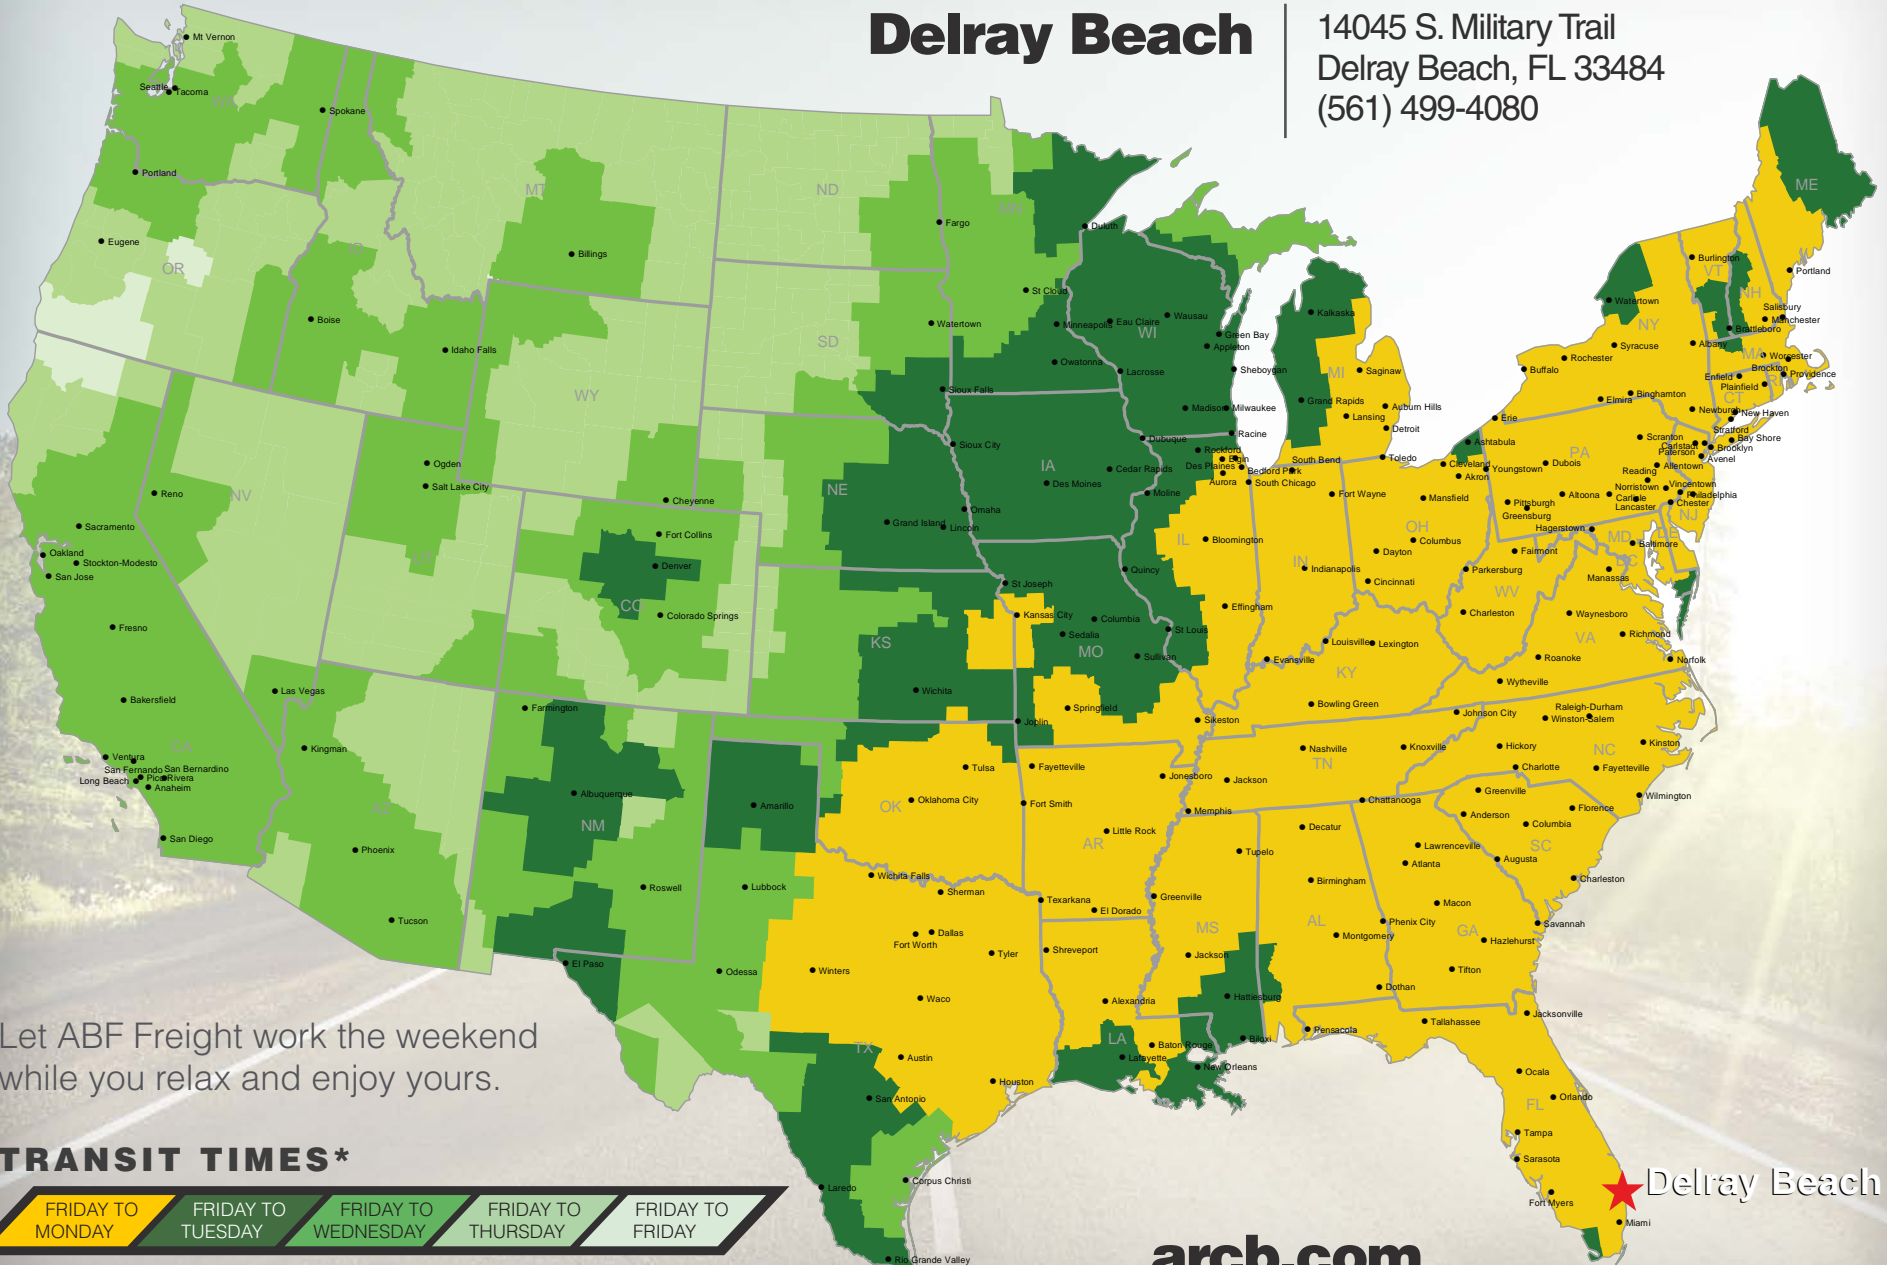

Delray Beach

14045 S. Military Trail
 Delray Beach, FL 33484
 (561) 499-4080

Let ABF Freight work the weekend while you relax and enjoy yours.

TRANSIT TIMES*

*Map graphically represents outbound transit times to service centers and is for illustrative purposes only. For a specific transit request, visit arcb.com or contact your account manager.