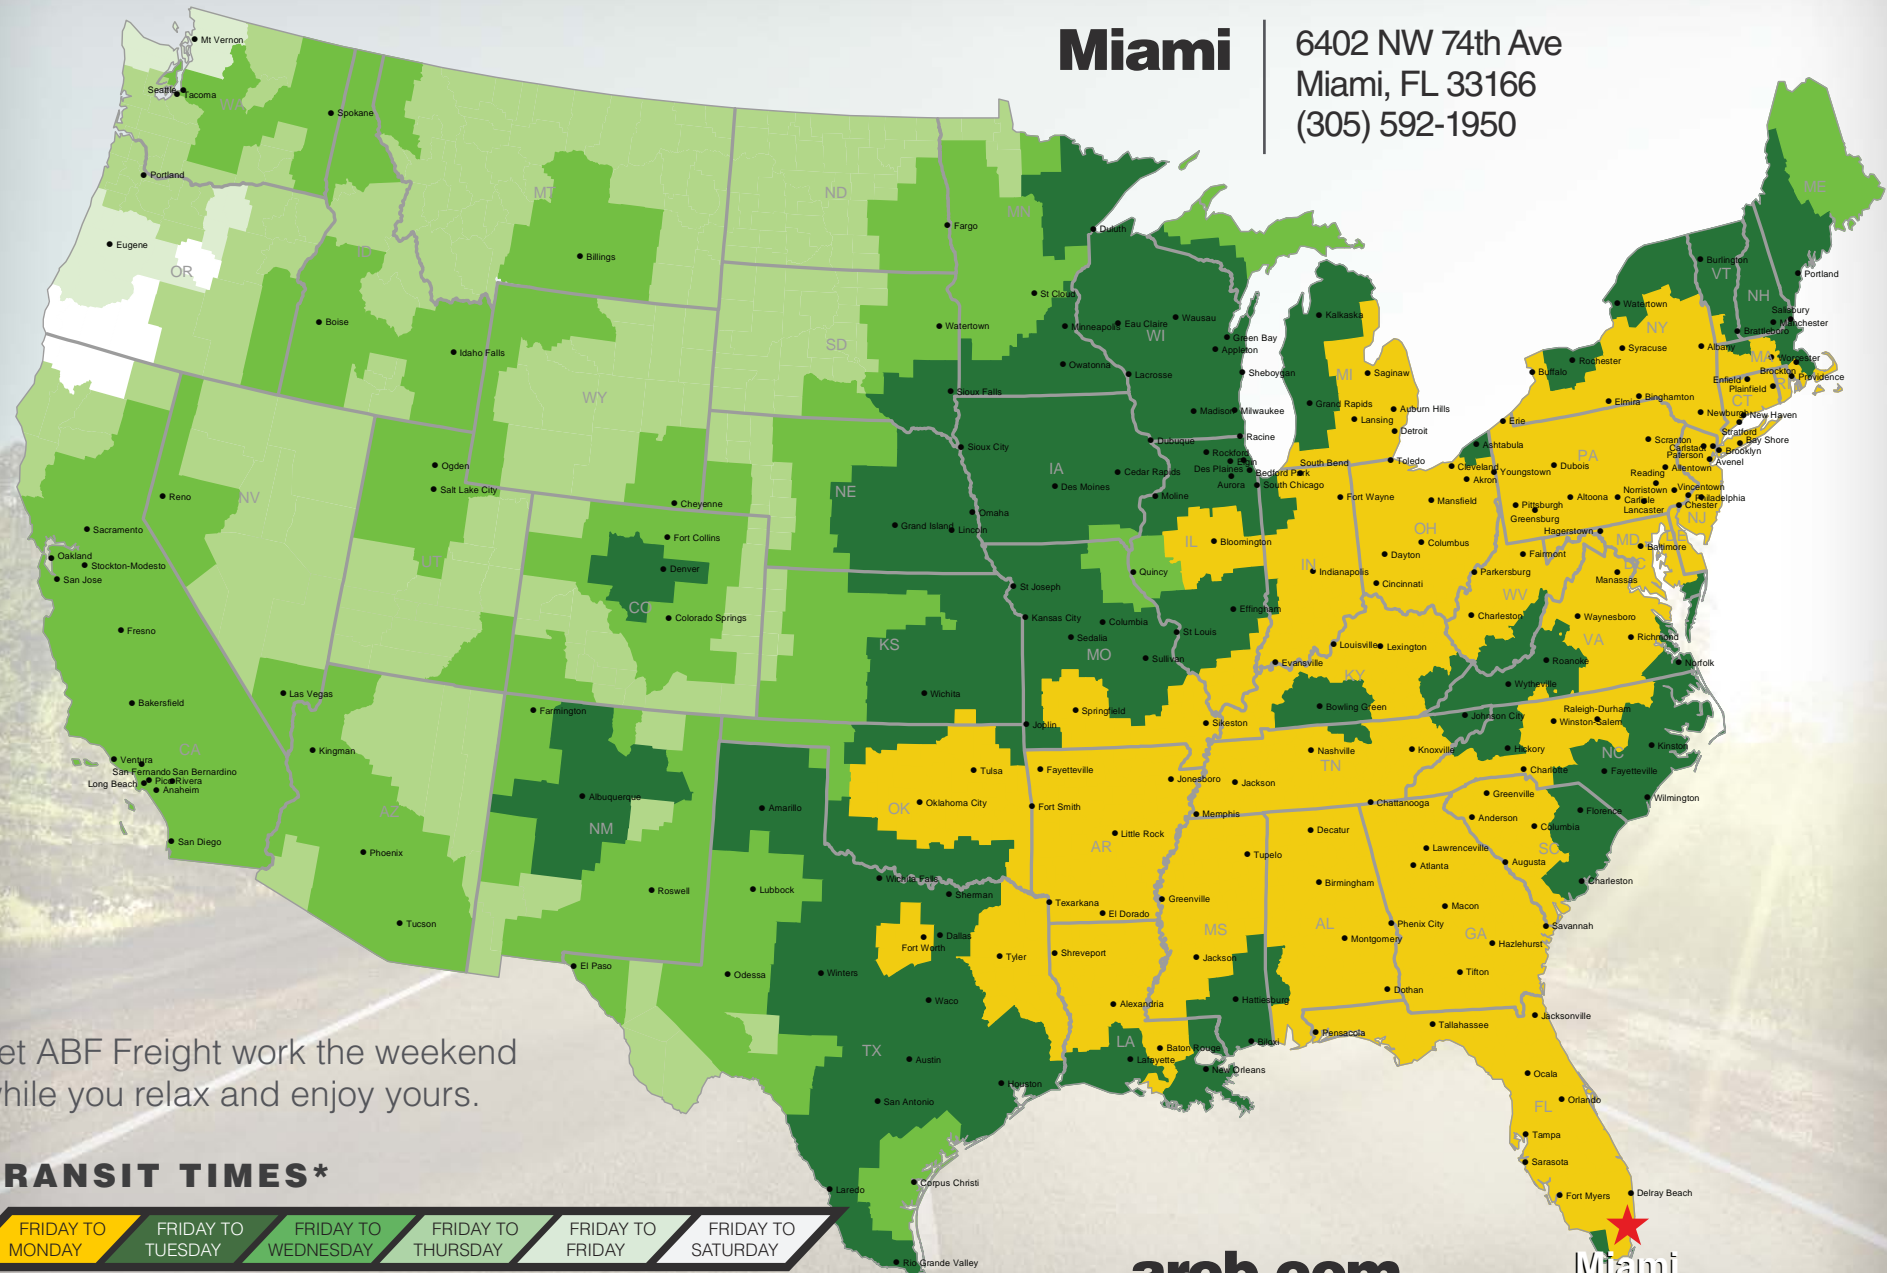

Miami

6402 NW 74th Ave
Miami, FL 33166
(305) 592-1950

Let ABF Freight work the weekend while you relax and enjoy yours.

TRANSIT TIMES*

*Map graphically represents outbound transit times to service centers and is for illustrative purposes only. For a specific transit request, visit arcb.com or contact your account manager.