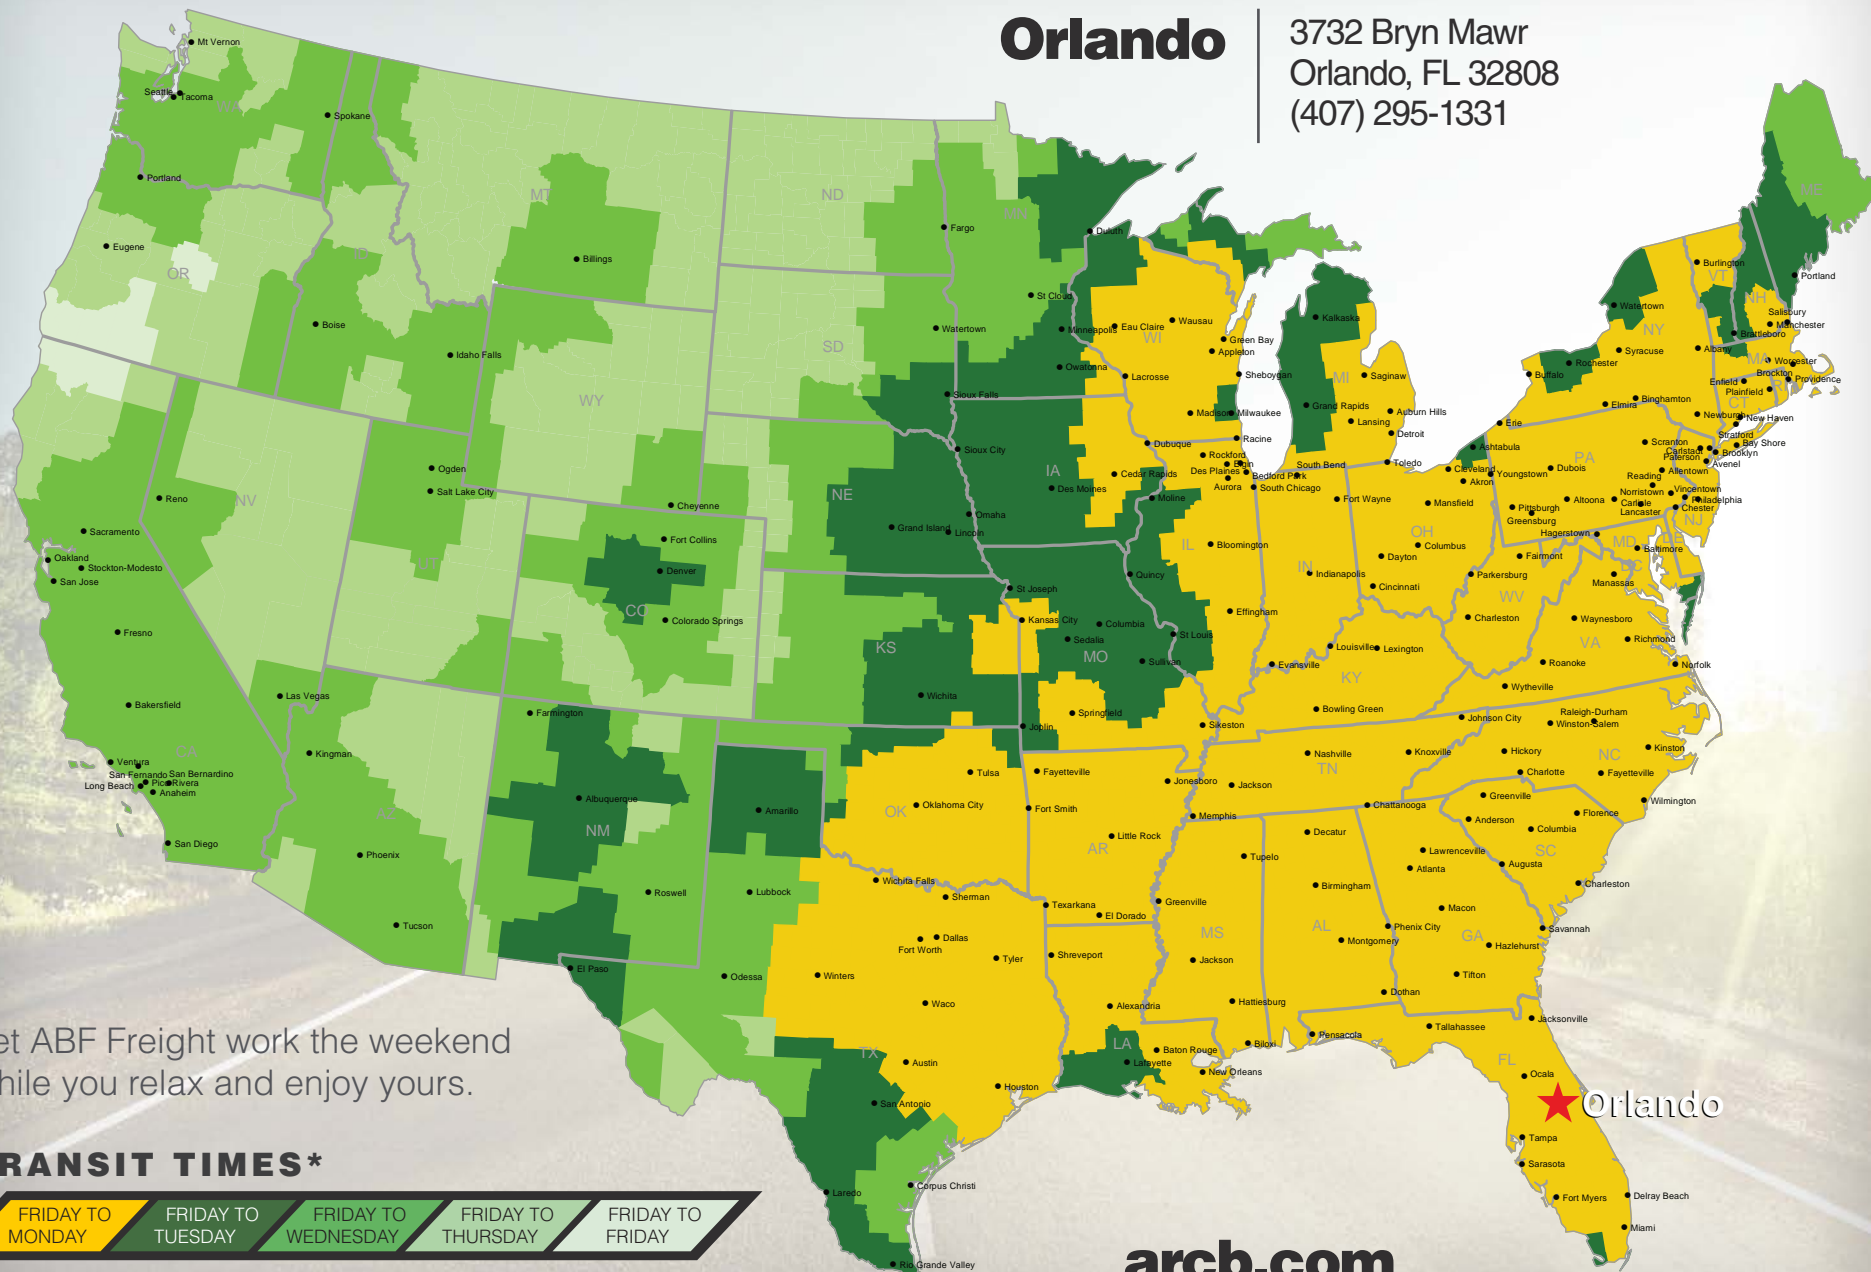

Orlando

3732 Bryn Mawr
Orlando, FL 32808
(407) 295-1331

Let ABF Freight work the weekend while you relax and enjoy yours.

TRANSIT TIMES*

*Map graphically represents outbound transit times to service centers and is for illustrative purposes only. For a specific transit request, visit arcb.com or contact your account manager.