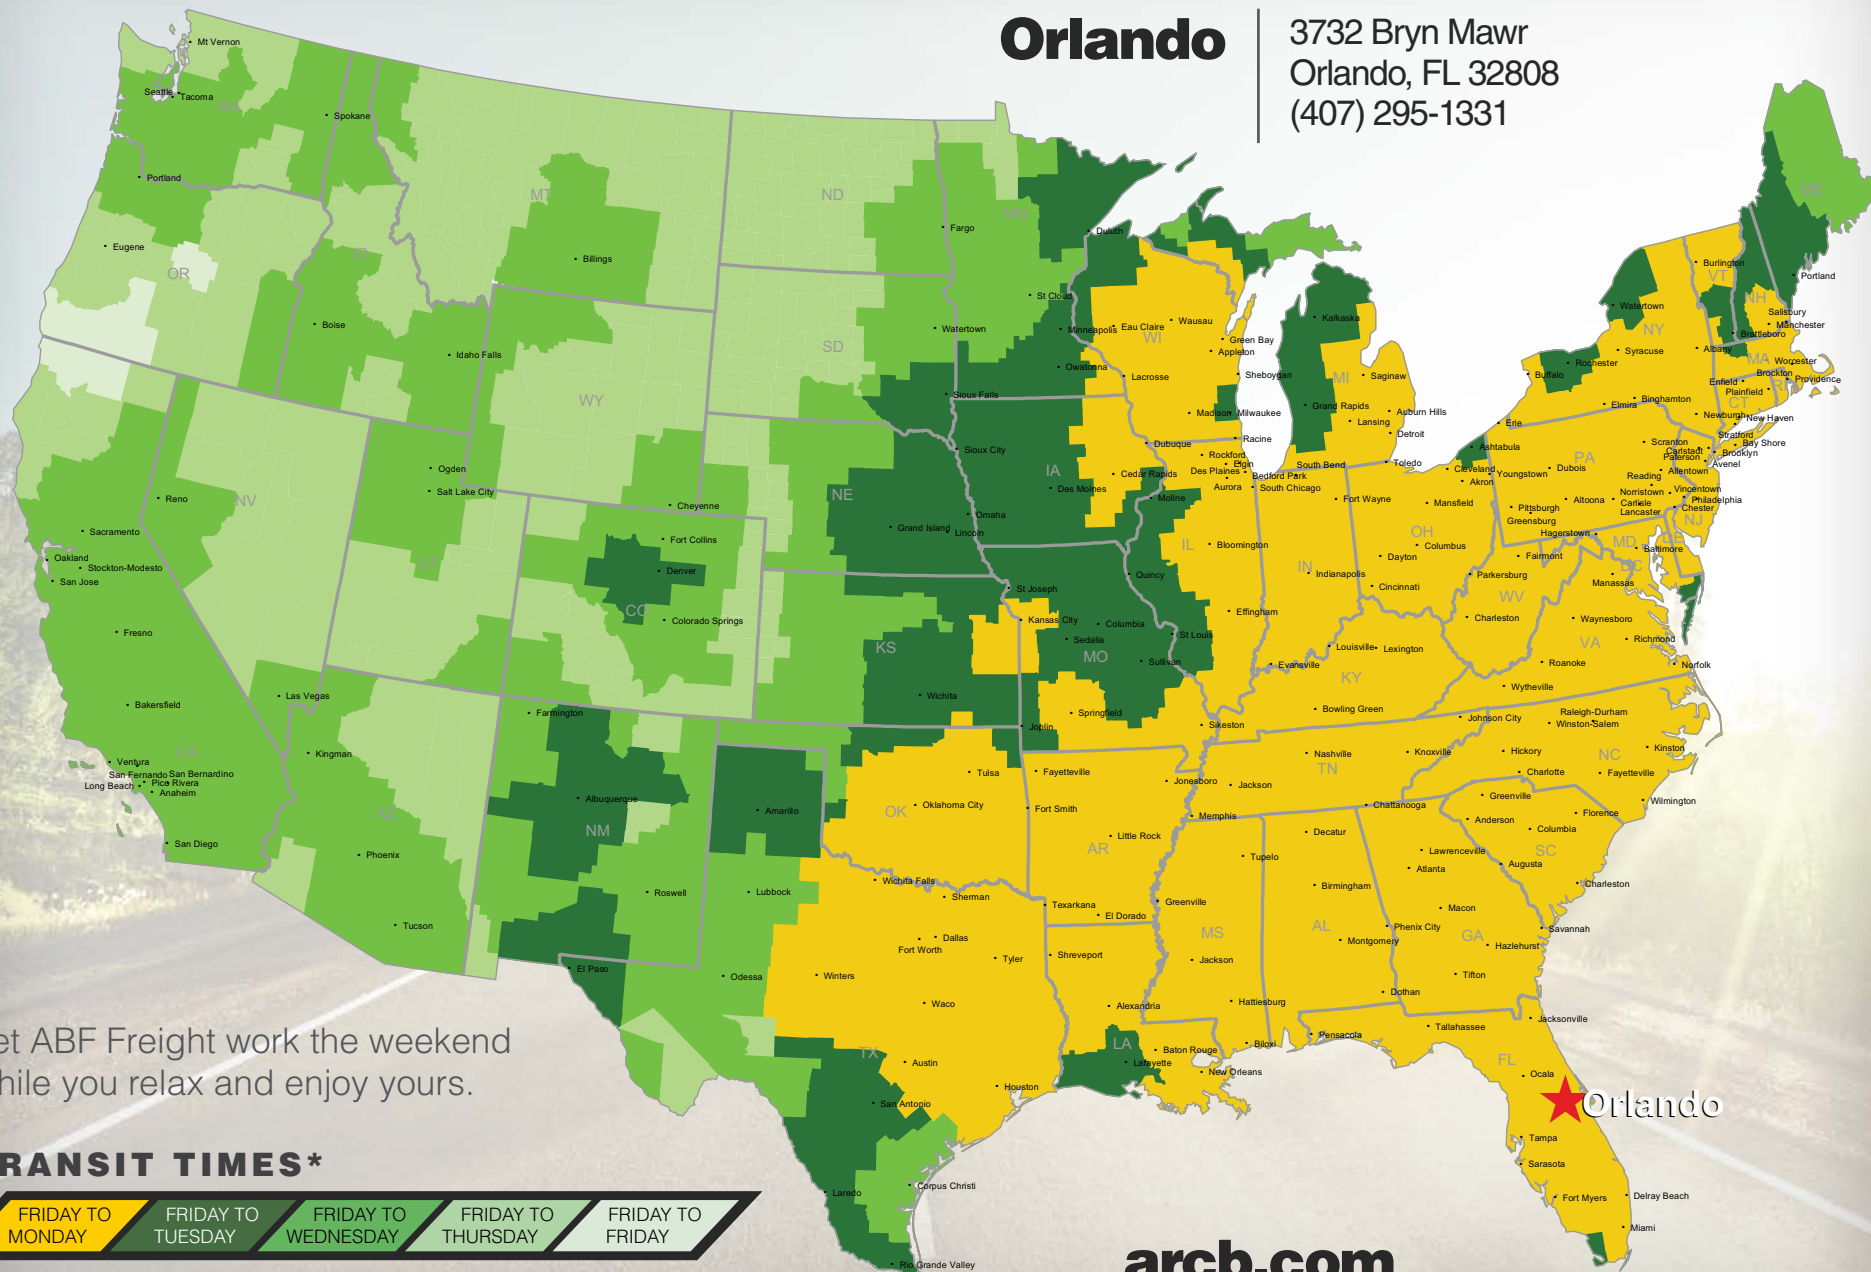

Orlando

3732 Bryn Mawr
Orlando, FL 32808
(407) 295-1331

Let ABF Freight work the weekend while you relax and enjoy yours.

TRANSIT TIMES*

*Map graphically represents outbound transit times to service centers and is for illustrative purposes only. For a specific transit request, visit arcb.com or contact your account manager.