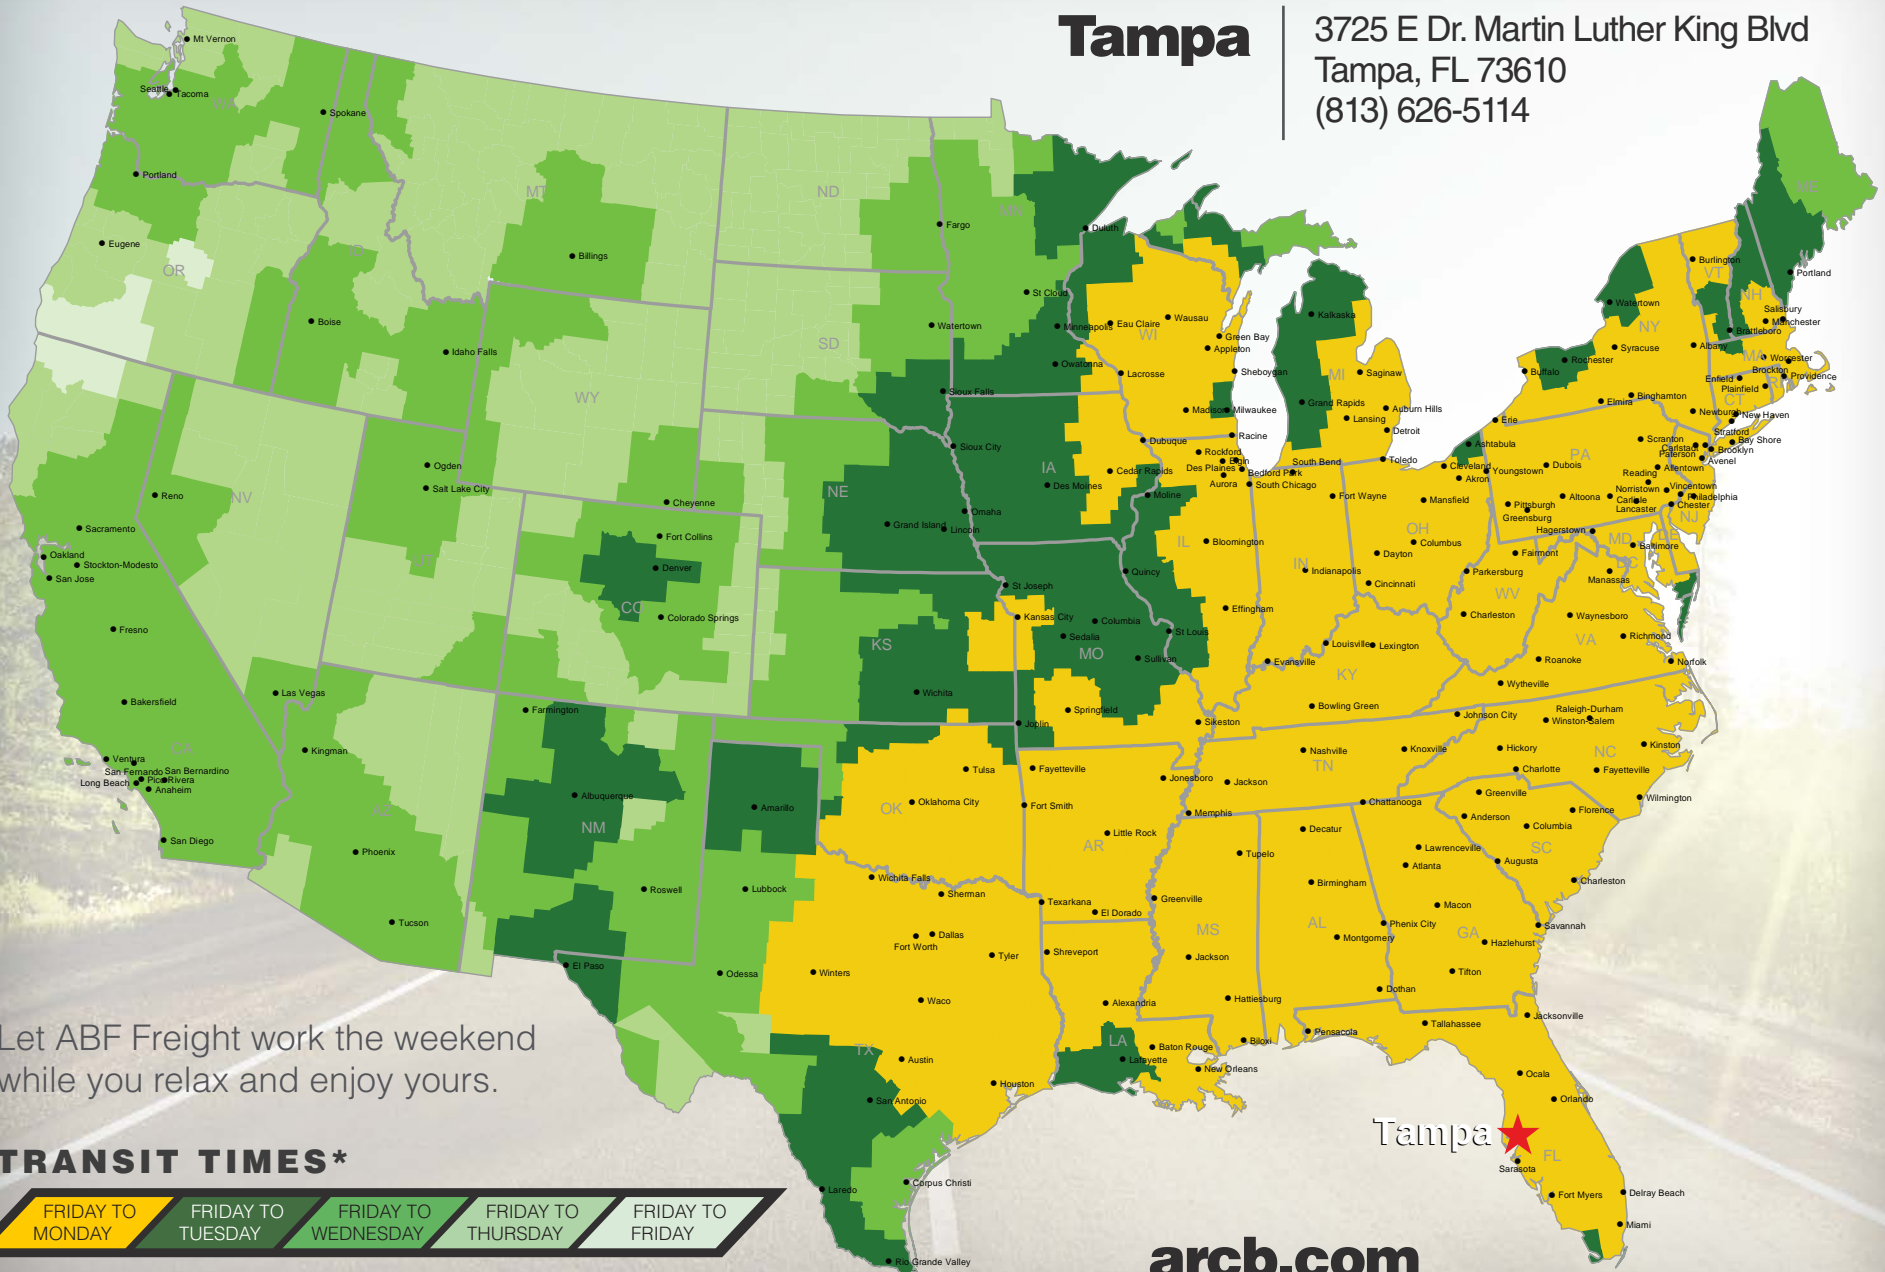

Tampa

3725 E Dr. Martin Luther King Blvd
Tampa, FL 73610
(813) 626-5114

Let ABF Freight work the weekend while you relax and enjoy yours.

TRANSIT TIMES*

*Map graphically represents outbound transit times to service centers and is for illustrative purposes only. For a specific transit request, visit arcb.com or contact your account manager.