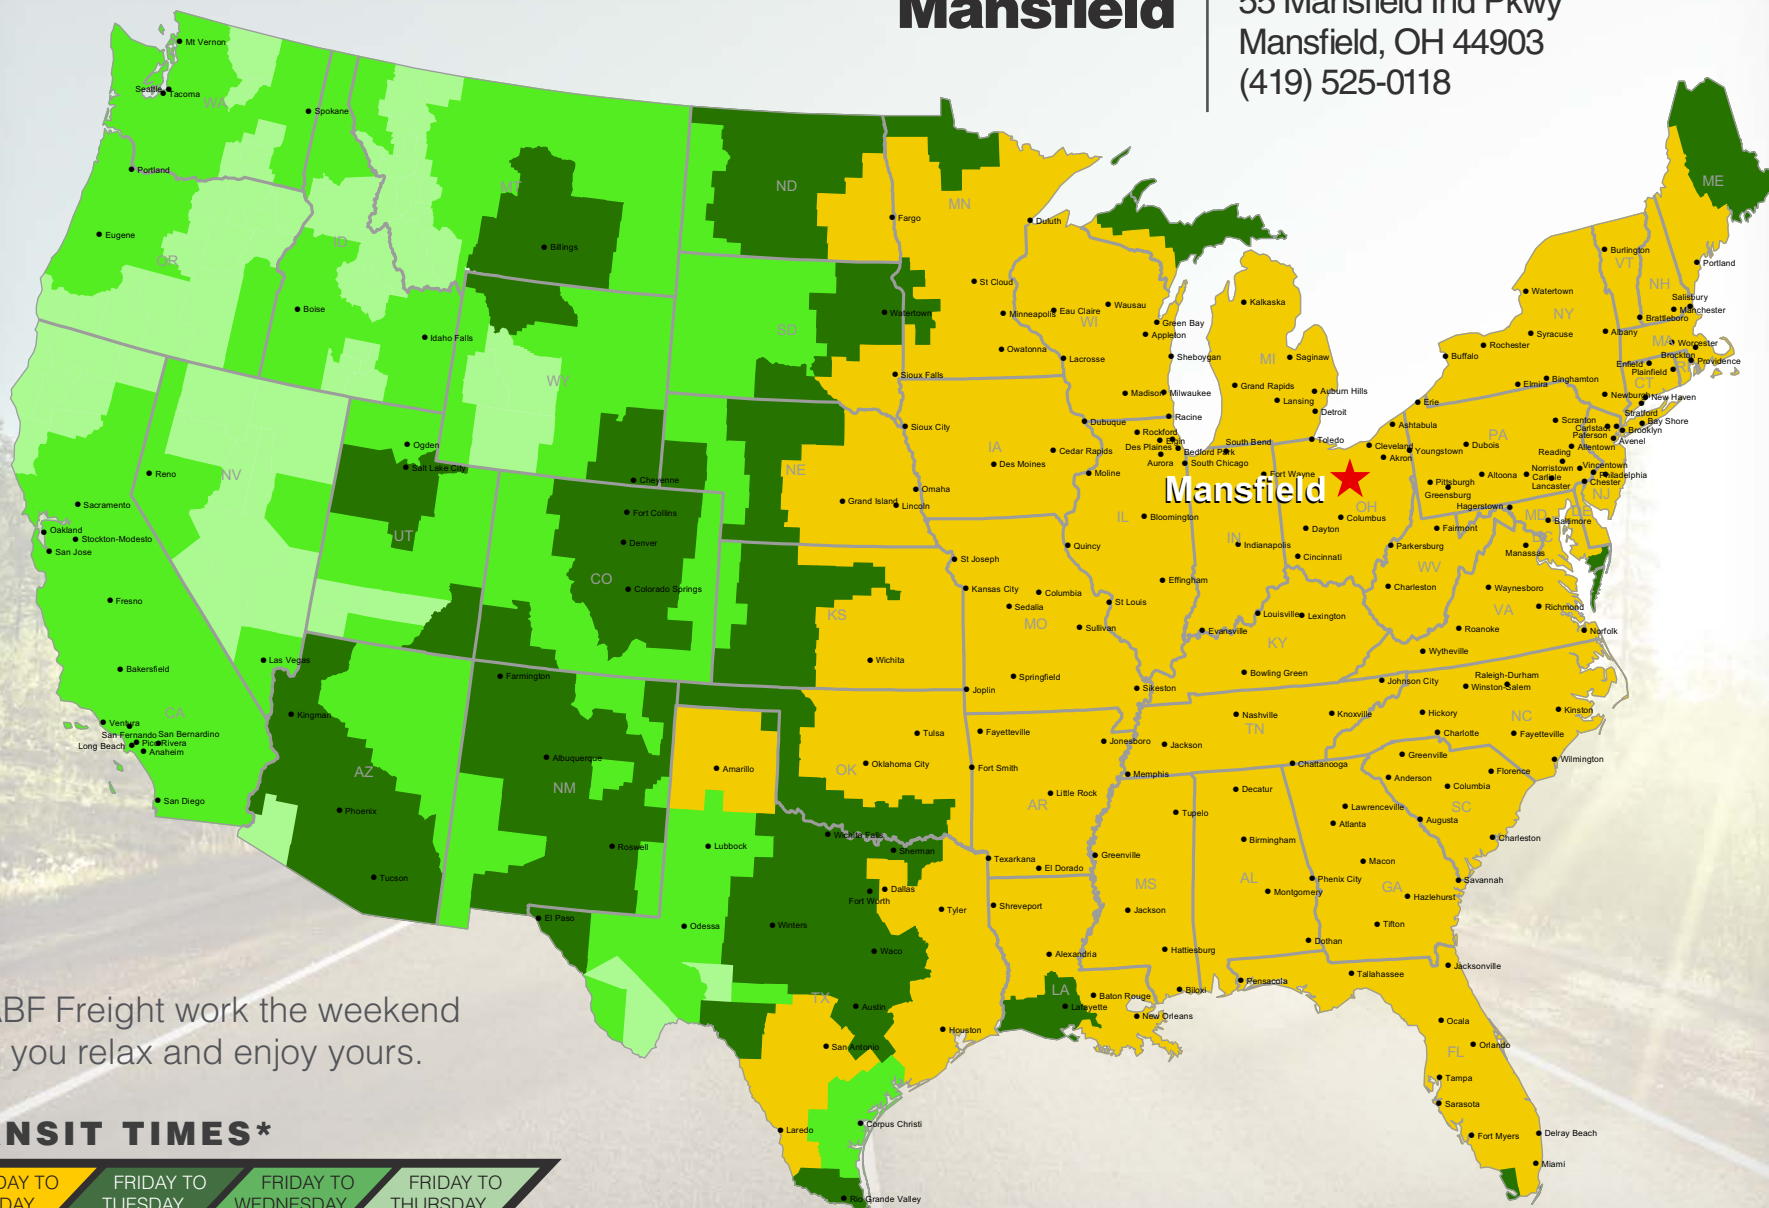

Mansfield

55 Mansfield Ind Pkwy
Mansfield, OH 44903
(419) 525-0118

Let ABF Freight work the weekend while you relax and enjoy yours.

TRANSIT TIMES*

FRIDAY TO MONDAY

FRIDAY TO TUESDAY

FRIDAY TO WEDNESDAY

FRIDAY TO THURSDAY

*Map graphically represents outbound transit times to service centers and is for illustrative purposes only. For a specific transit request, visit arcb.com or contact your account manager.

arcb.com

022018-230