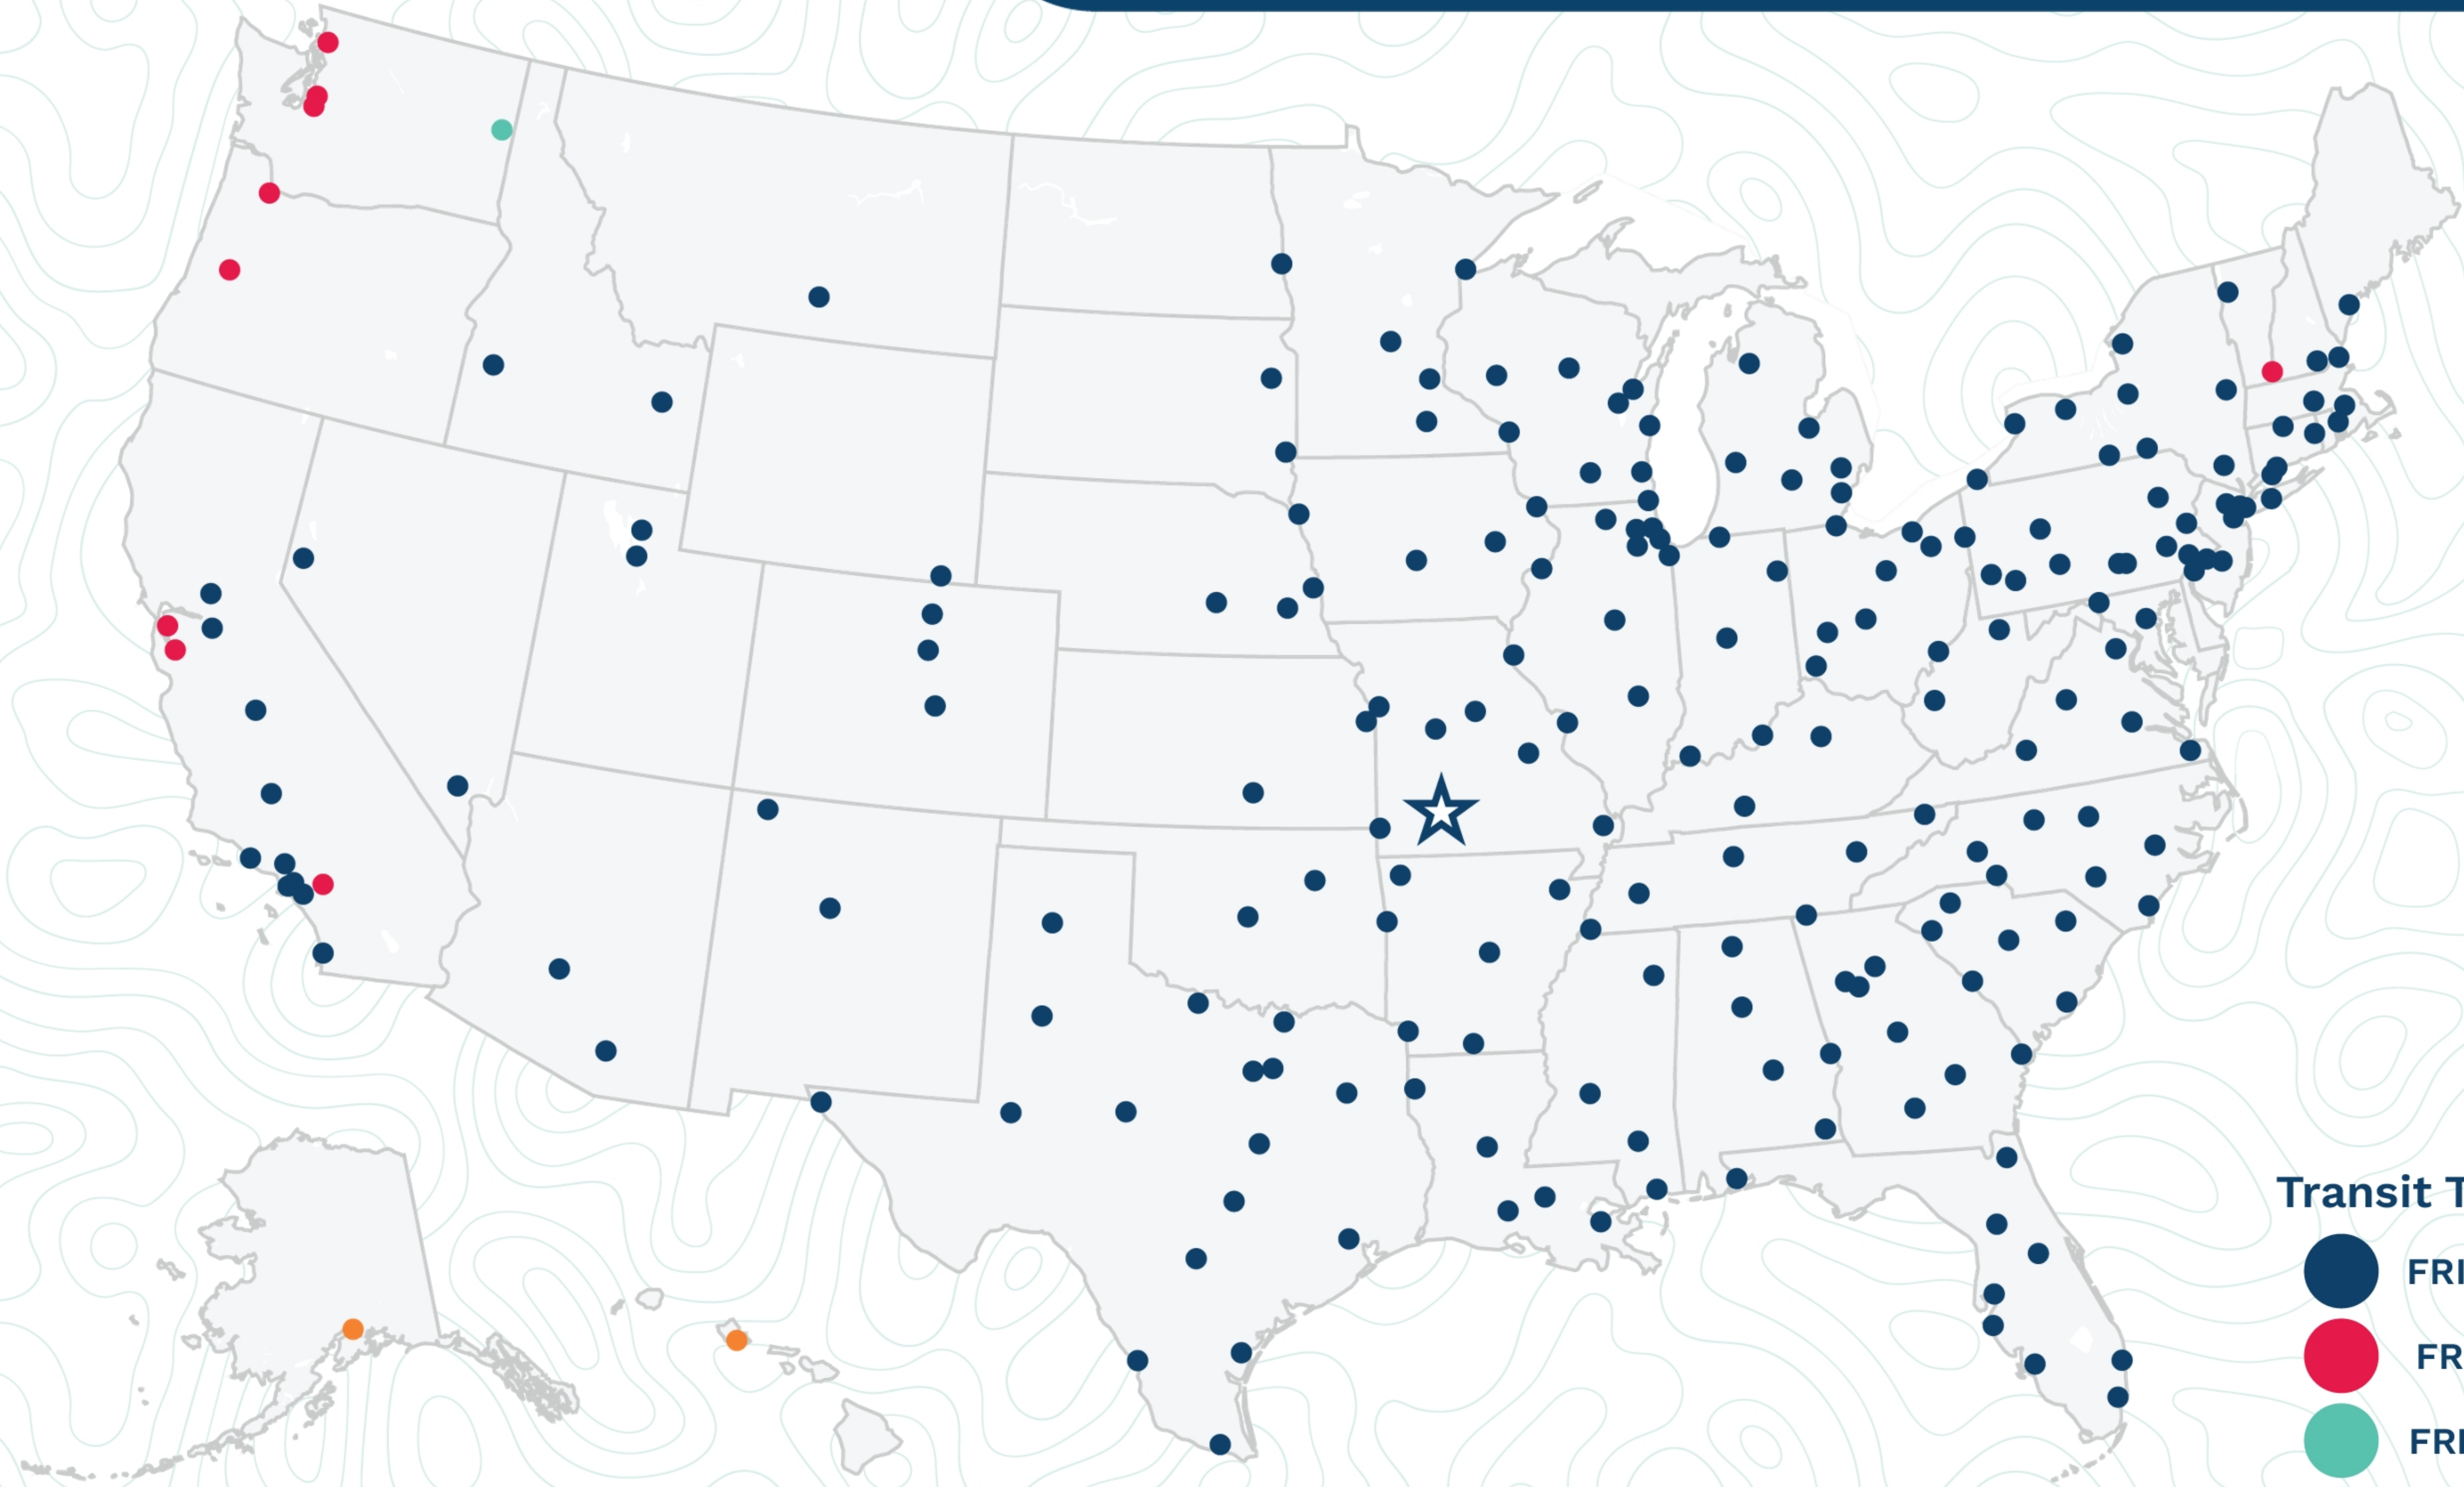

Springfield

100 S. Cartage Road
Strafford, MO 65757
(417) 866-0484

Transit Times*

- FRI-MON
- FRI-TUE
- FRI-WED
- FRI-THU
- FRI-FRI
- 1 WEEK +

*Map graphically represents outbound transit times to service centers and is for illustrative purposes only.